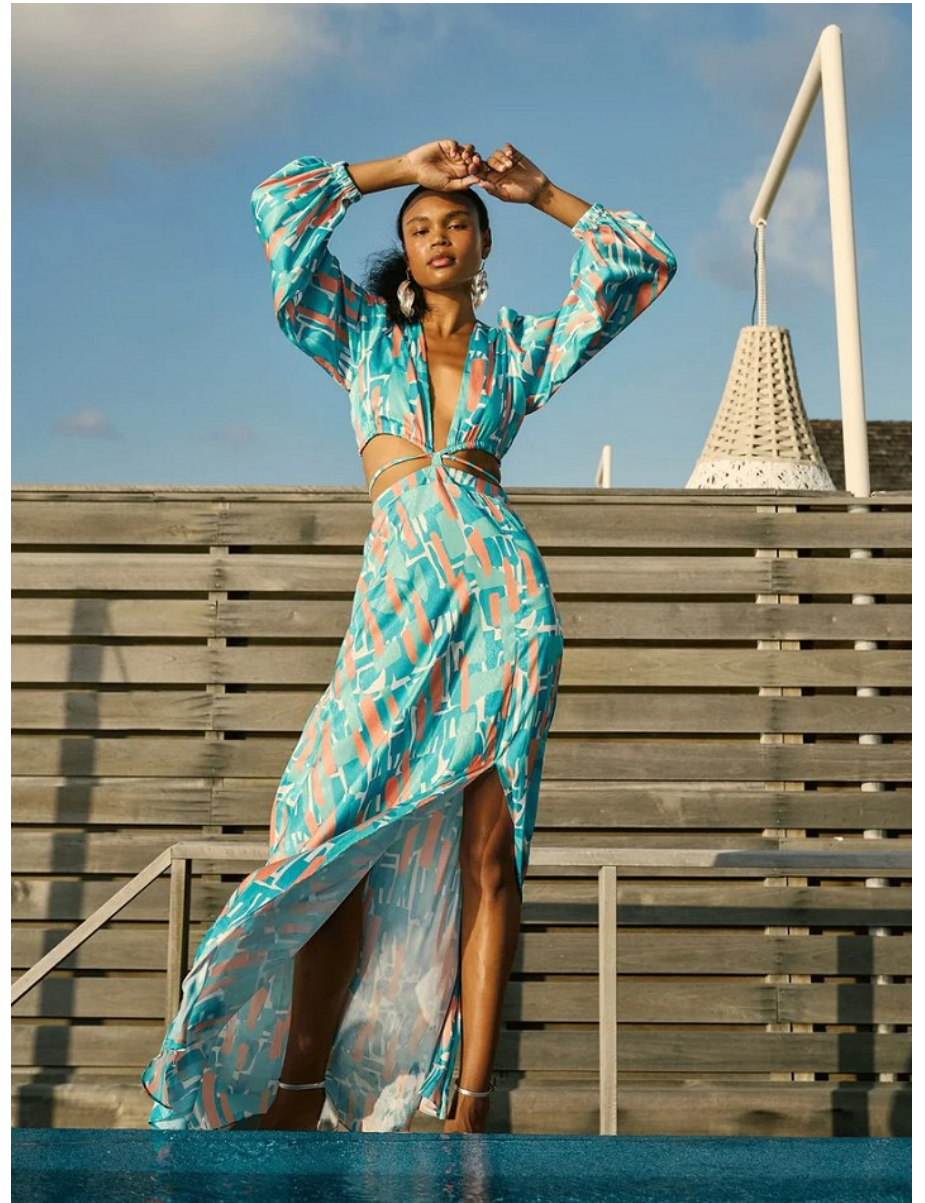

BOSS MODELS

JOHANNESBURG

ANDREA VAN DER WESTHUIZEN

Height: 182cm Bust: 80cm Waist: 64cm Hips: 87cm Shoe: 7 UK Hair: Brown Eyes: Brown

BOSS MODELS

JOHANNESBURG

ANDREA VAN DER WESTHUIZEN

Height: 182cm Bust: 80cm Waist: 64cm Hips: 87cm Shoe: 7 UK Hair: Brown Eyes: Brown