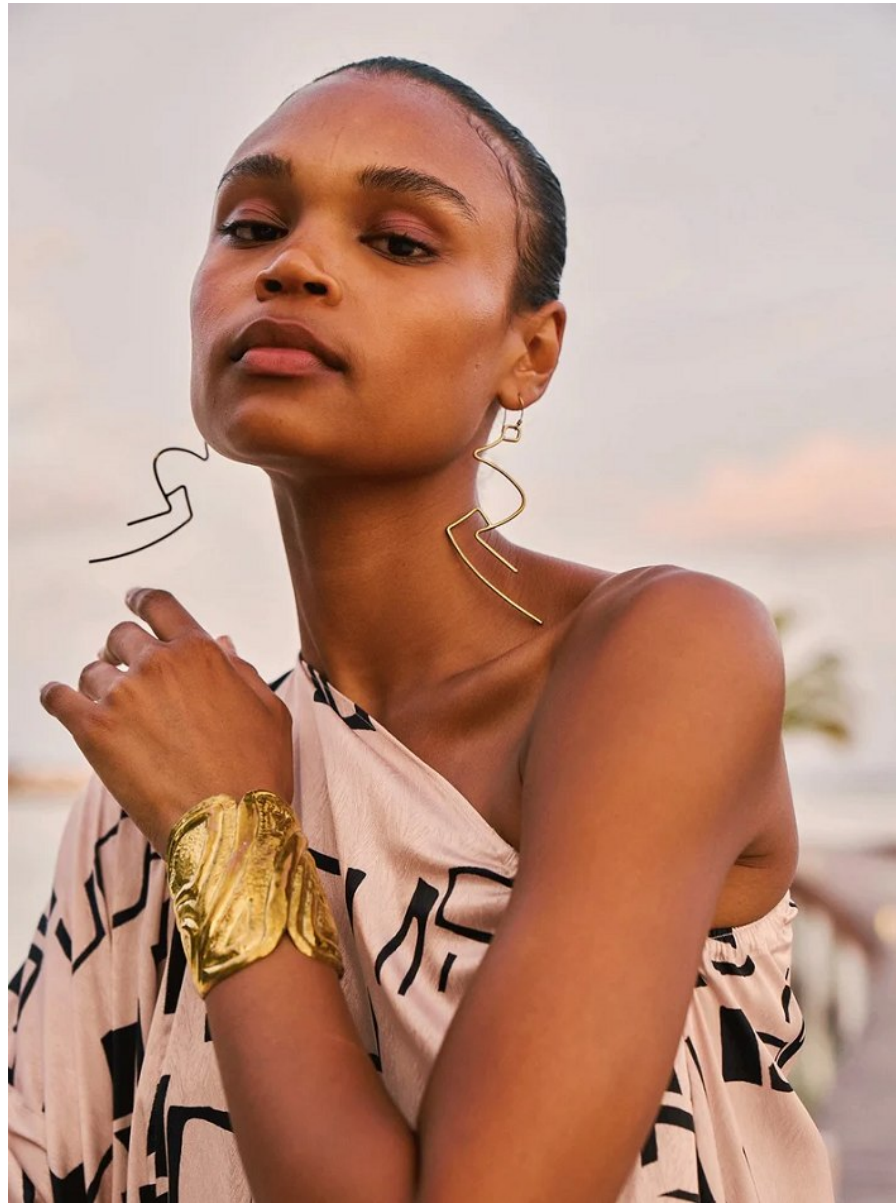

BOSS MODELS

JOHANNESBURG

ANDREA VAN DER WESTHUIZEN

Height: 182cm Bust: 80cm Waist: 64cm Hips: 87cm Shoe: 7 UK Hair: Brown Eyes: Brown

BOSS MODELS

JOHANNESBURG

ANDREA VAN DER WESTHUIZEN

Height: 182cm Bust: 80cm Waist: 64cm Hips: 87cm Shoe: 7 UK Hair: Brown Eyes: Brown