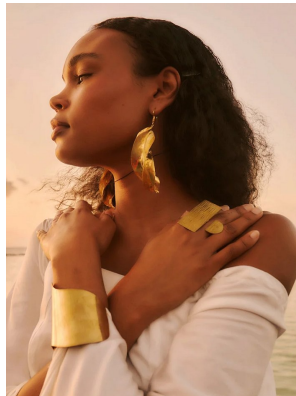

# BOSS MODELS

JOHANNESBURG

## ANDREA VAN DER WESTHUIZEN

Height: 182cm Bust: 80cm Waist: 64cm Hips: 87cm Shoe: 7 UK Hair: Brown Eyes: Brown