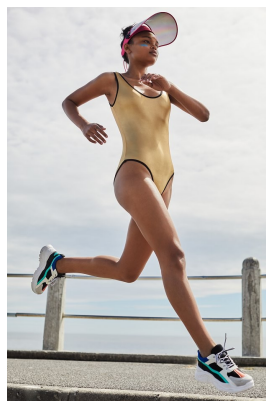

## ANDREA VAN DER WESTHUIZEN

Height: 182cm Bust: 80cm Waist: 64cm Hips: 87cm Shoe: 7 UK Hair: Brown Eyes: Brown