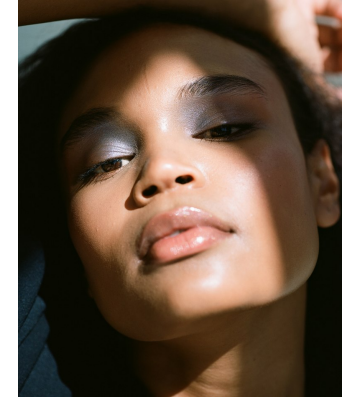

BOSS MODELS

JOHANNESBURG

ANDREA VAN DER WESTHUIZEN

Height: 182cm Bust: 80cm Waist: 64cm Hips: 87cm Shoe: 7 UK Hair: Brown Eyes: Brown