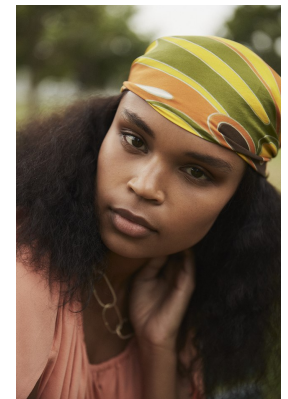

## ANDREA VAN DER WESTHUIZEN

Height: 182cm Bust: 80cm Waist: 64cm Hips: 87cm Shoe: 7 UK Hair: Brown Eyes: Brown