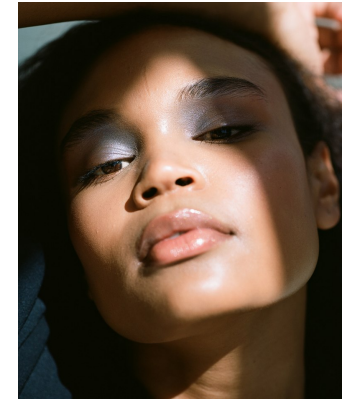

BOSS MODELS

JOHANNESBURG

ANDREA VAN DER WESTHUIZEN

Height: 182cm Bust: 80cm Waist: 64cm Hips: 87cm Shoe: 7 UK Hair: Brown Eyes: Brown