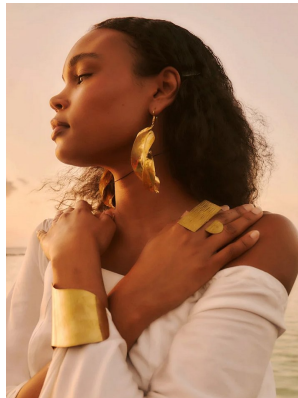

# BOSS MODELS

JOHANNESBURG

## ANDREA VAN DER WESTHUIZEN

Height: 182cm Bust: 80cm Waist: 64cm Hips: 87cm Shoe: 7 UK Hair: Brown Eyes: Brown