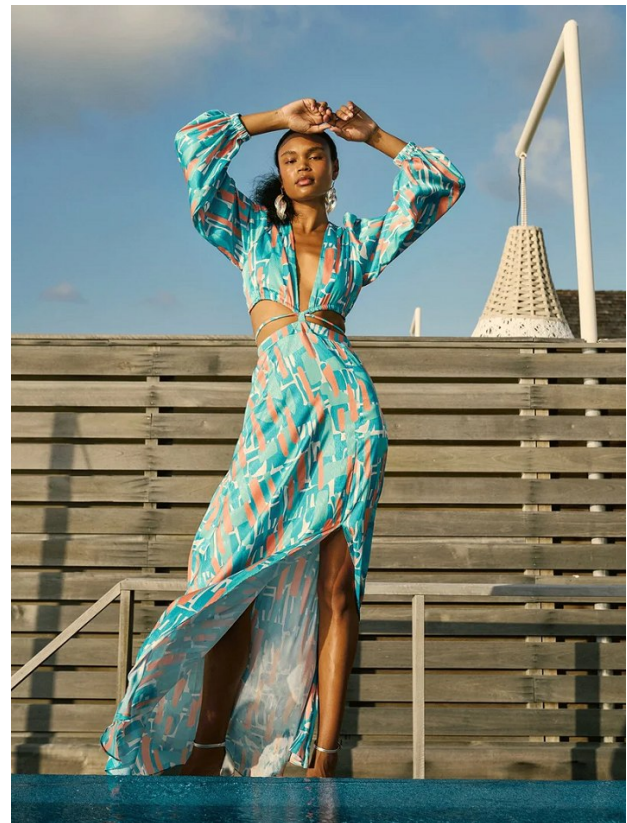

BOSS MODELS

JOHANNESBURG

ANDREA VAN DER WESTHUIZEN

Height: 182cm Bust: 80cm Waist: 64cm Hips: 87cm Shoe: 7 UK Hair: Brown Eyes: Brown

BOSS MODELS

JOHANNESBURG

ANDREA VAN DER WESTHUIZEN

Height: 182cm Bust: 80cm Waist: 64cm Hips: 87cm Shoe: 7 UK Hair: Brown Eyes: Brown