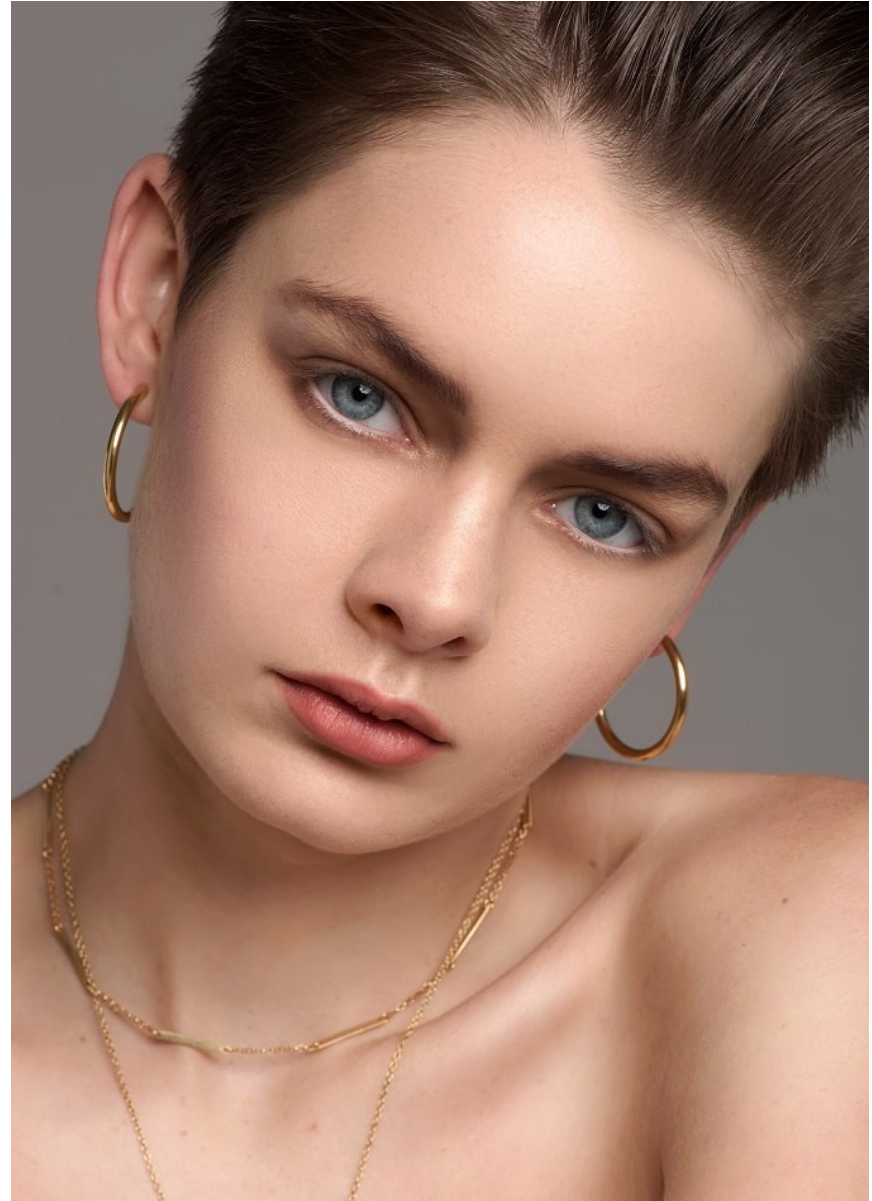

BOSS MODELS

JOHANNESBURG

ASHLEY WAGNER

Height: 167cm Bust: 81cm Waist: 58cm Hips: 85cm Shoe: 5.5 UK Hair: Brown Eyes: Blue

BOSS MODELS

JOHANNESBURG

ASHLEY WAGNER

Height: 167cm Bust: 81cm Waist: 58cm Hips: 85cm Shoe: 5.5 UK Hair: Brown Eyes: Blue

BOSS MODELS

JOHANNESBURG

Blouse, R100, skirt,
R90, both Mr Price;
bra, R799, La Senza;
belt, R499, Guess;
heels, R1 200, Aldo

ASHLEY WAGNER

Height: 167cm Bust: 81cm Waist: 58cm Hips: 85cm Shoe: 5.5 UK Hair: Brown Eyes: Blue