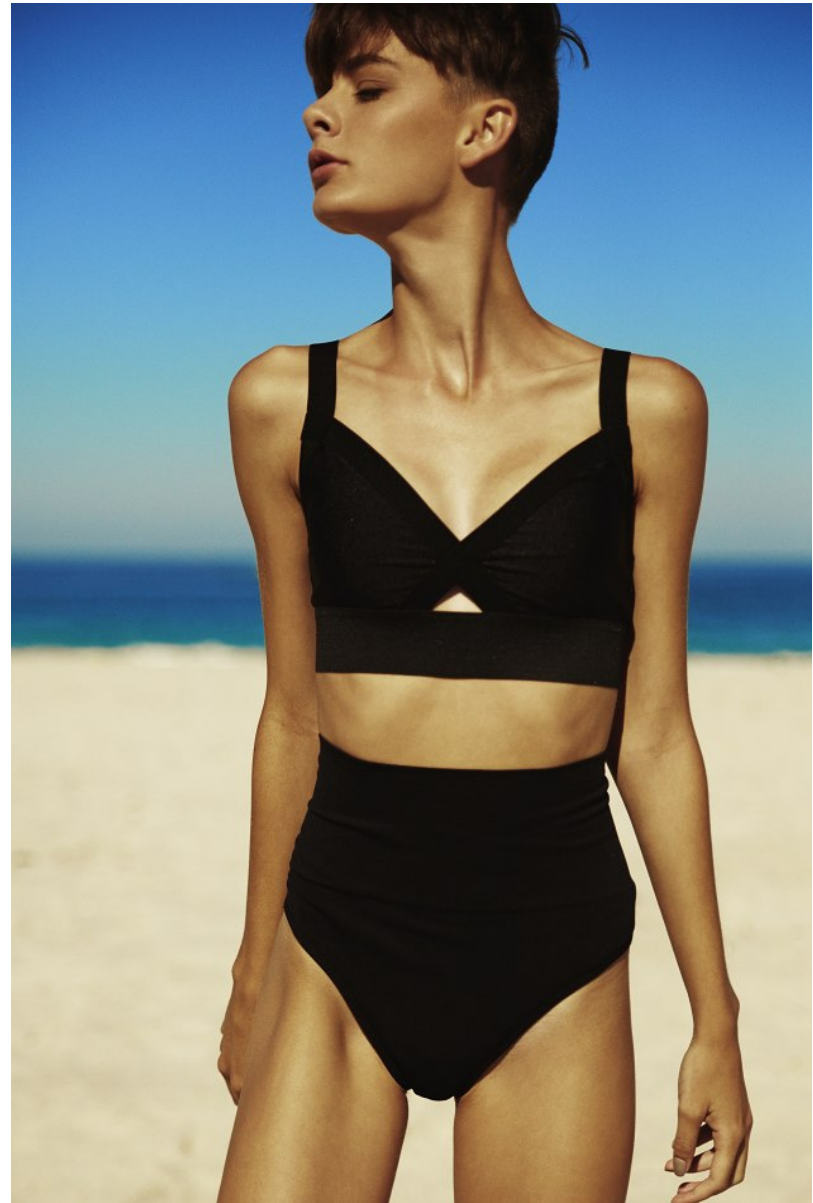

BOSS MODELS

JOHANNESBURG

Height: 167cm Bust: 81cm Waist: 58cm Hips: 85cm Shoe: 5.5 UK Hair: Brown Eyes: Blue