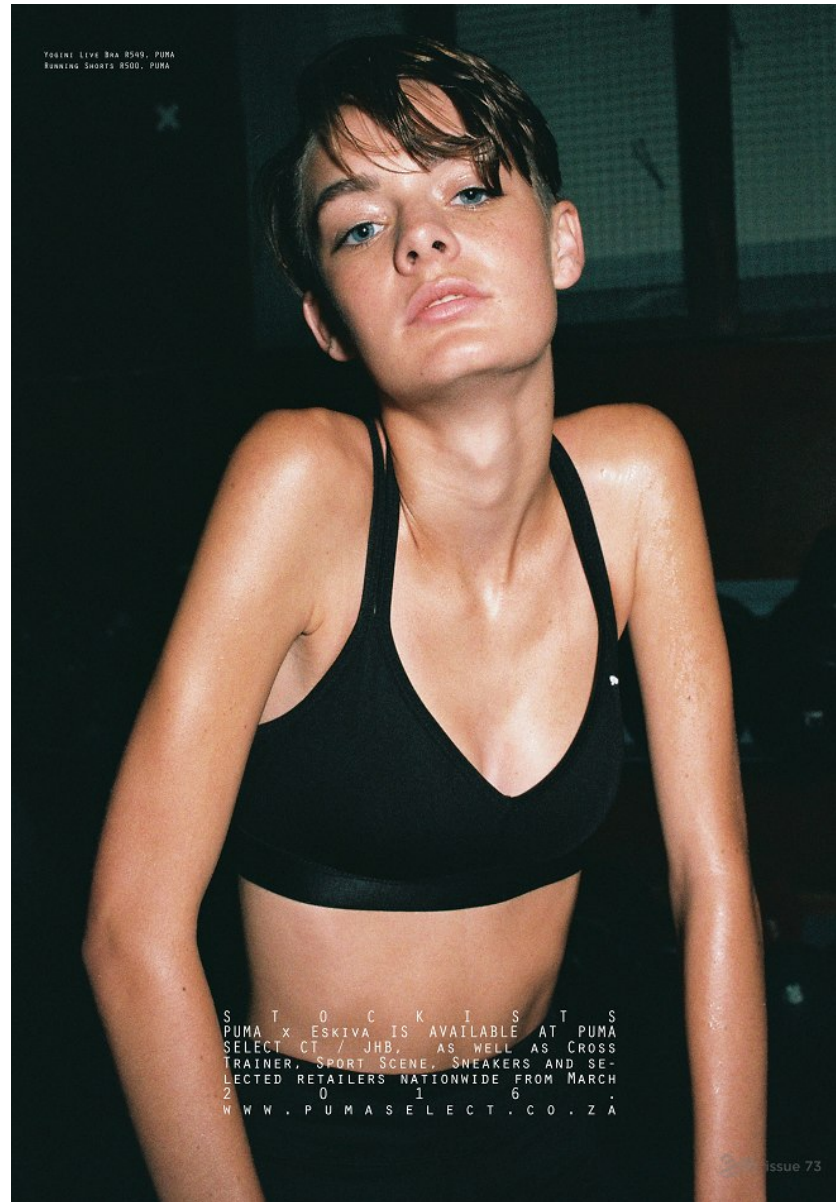

ASHLEY WAGNER

BOSS MODELS

JOHANNESBURG

Height: 167cm Bust: 81cm Waist: 58cm Hips: 85cm Shoe: 5.5 UK Hair: Brown Eyes: Blue