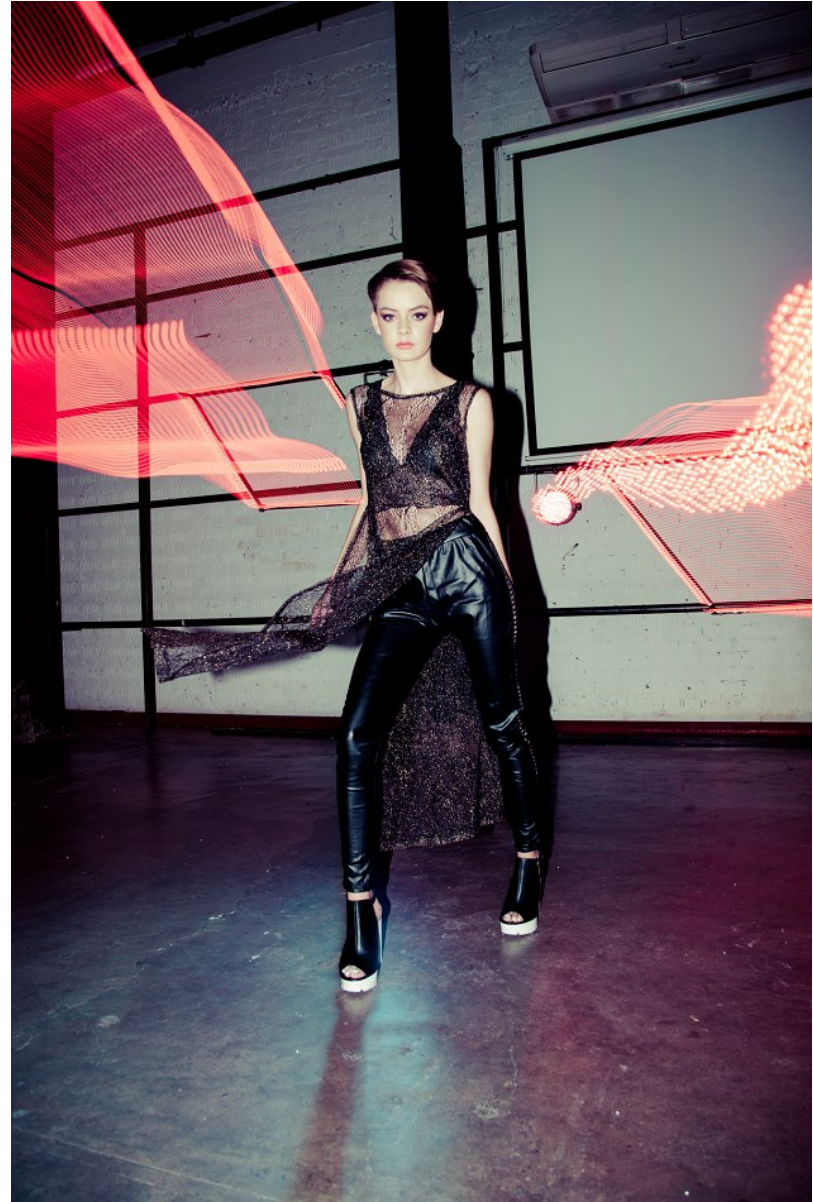

BOSS MODELS

JOHANNESBURG

Height: 167cm Bust: 81cm Waist: 58cm Hips: 85cm Shoe: 5.5 UK Hair: Brown Eyes: Blue