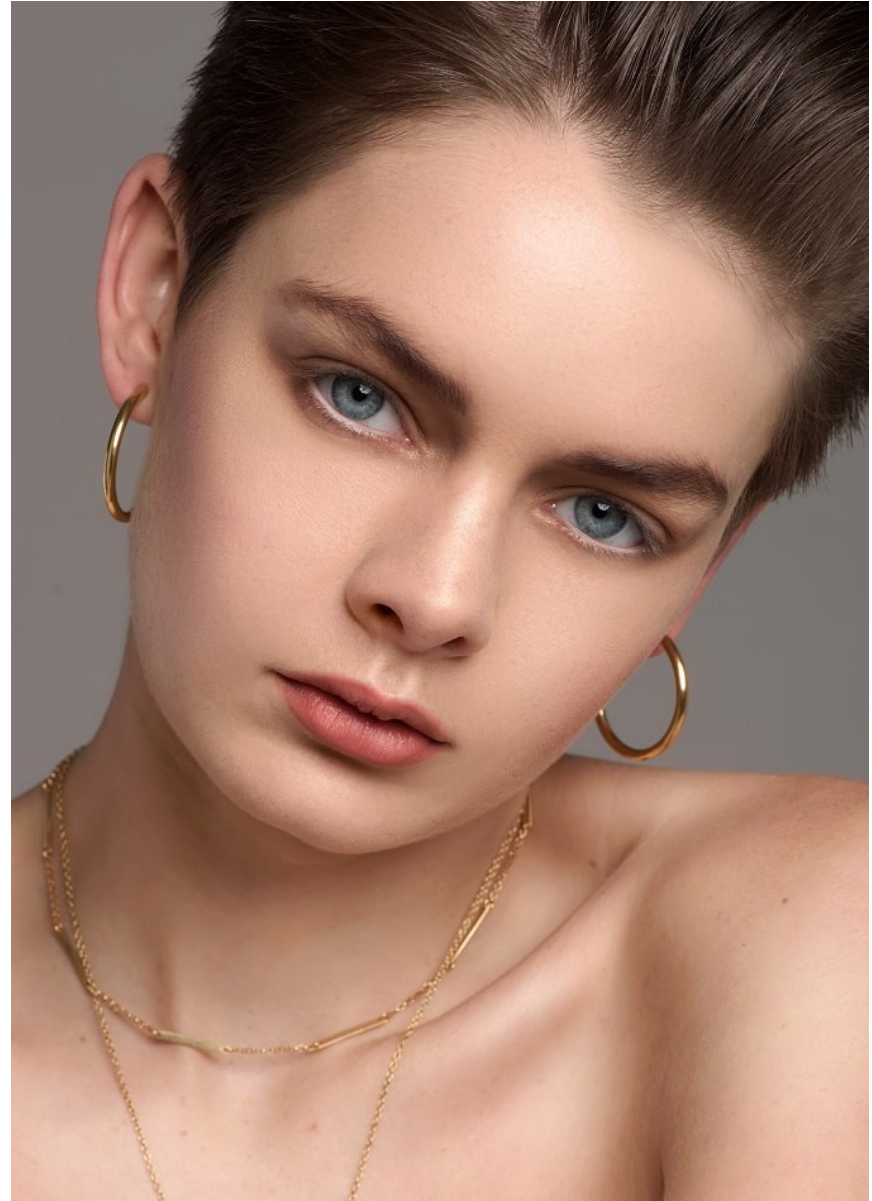

BOSS MODELS

JOHANNESBURG

Height: 167cm Bust: 81cm Waist: 58cm Hips: 85cm Shoe: 5.5 UK Hair: Brown Eyes: Blue