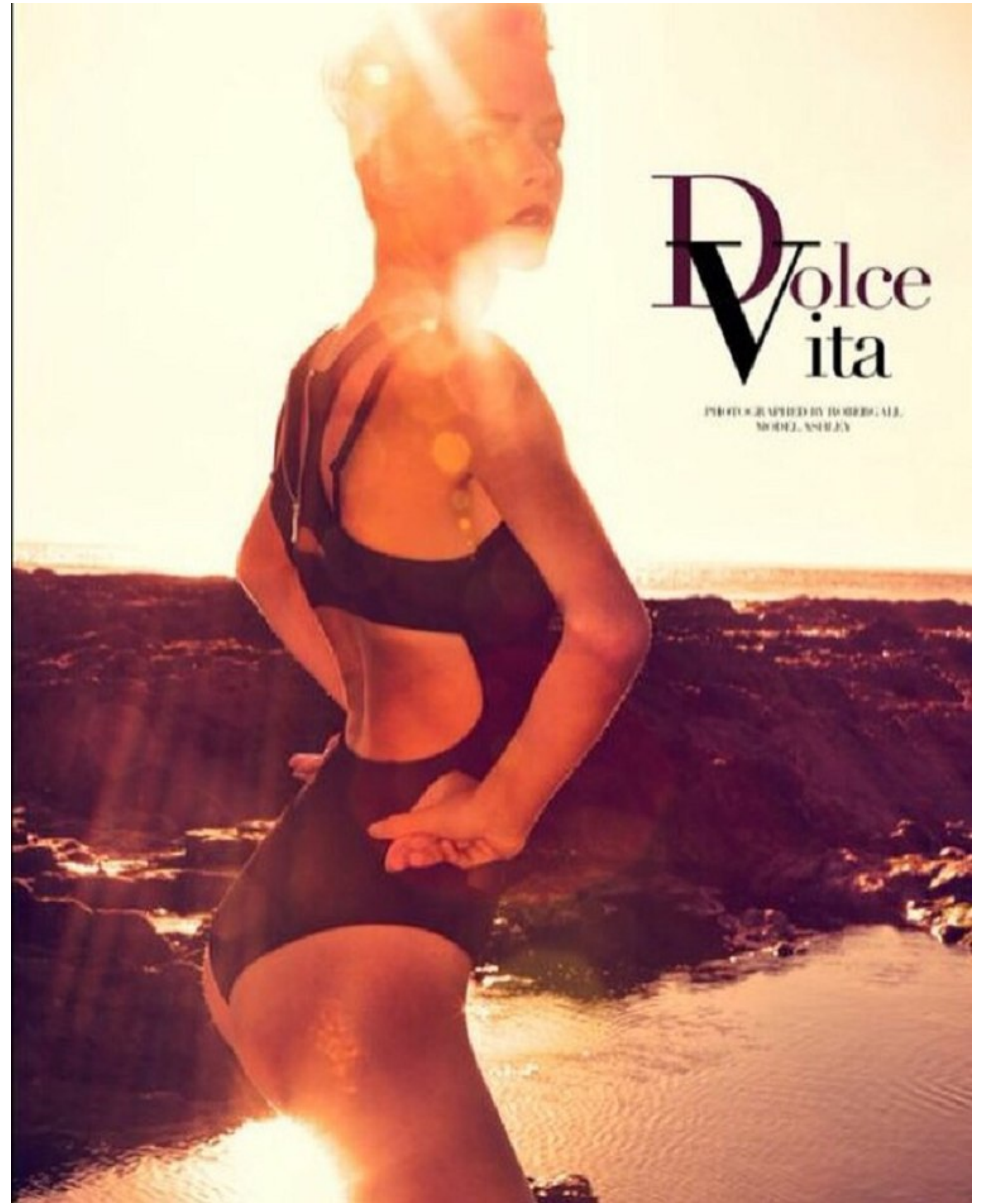

BOSS MODELS

JOHANNESBURG

ASHLEY WAGNER

Height: 167cm Bust: 81cm Waist: 58cm Hips: 85cm Shoe: 5.5 UK Hair: Brown Eyes: Blue

BOSS MODELS

JOHANNESBURG

ASHLEY WAGNER

Height: 167cm Bust: 81cm Waist: 58cm Hips: 85cm Shoe: 5.5 UK Hair: Brown Eyes: Blue