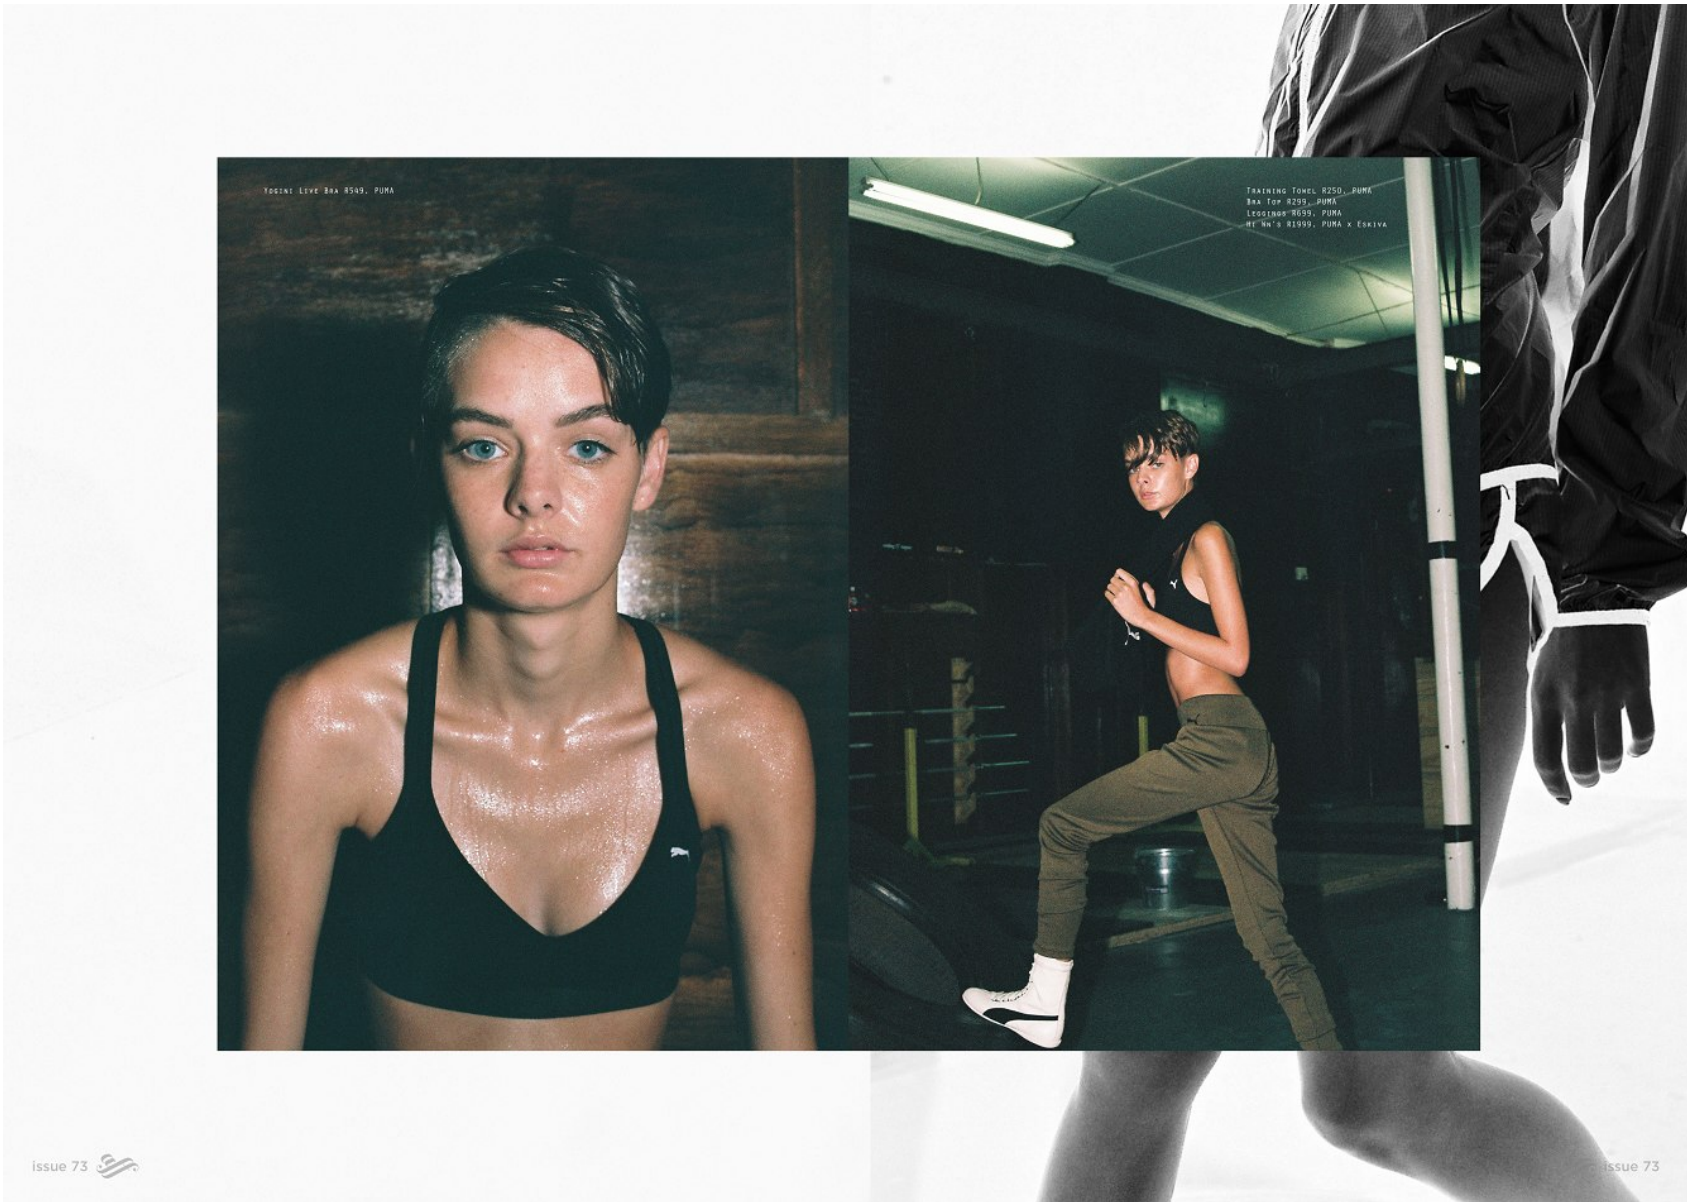

ASHLEY WAGNER

BOSS MODELS

JOHANNESBURG

ASHLEY WAGNER

Height: 167cm Bust: 81cm Waist: 58cm Hips: 85cm Shoe: 5.5 UK Hair: Brown Eyes: Blue