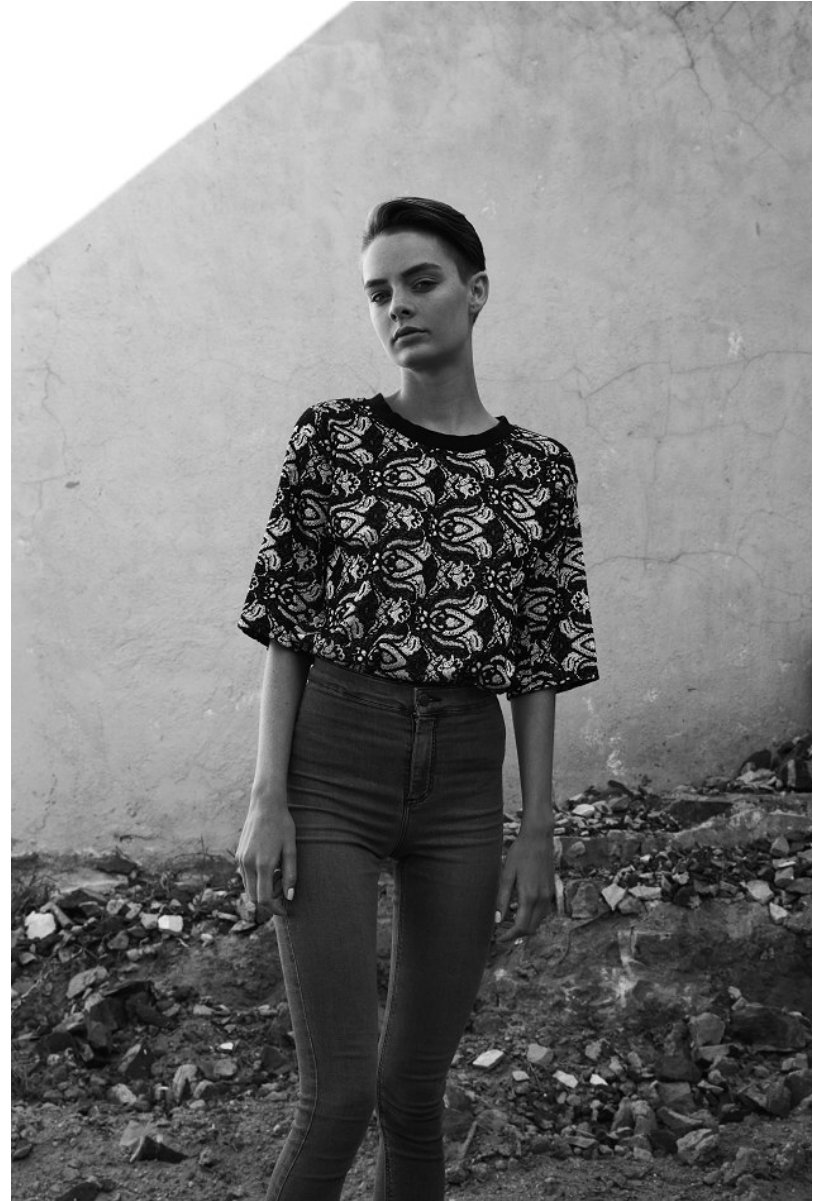

BOSS MODELS

JOHANNESBURG

Height: 167cm Bust: 81cm Waist: 58cm Hips: 85cm Shoe: 5.5 UK Hair: Brown Eyes: Blue