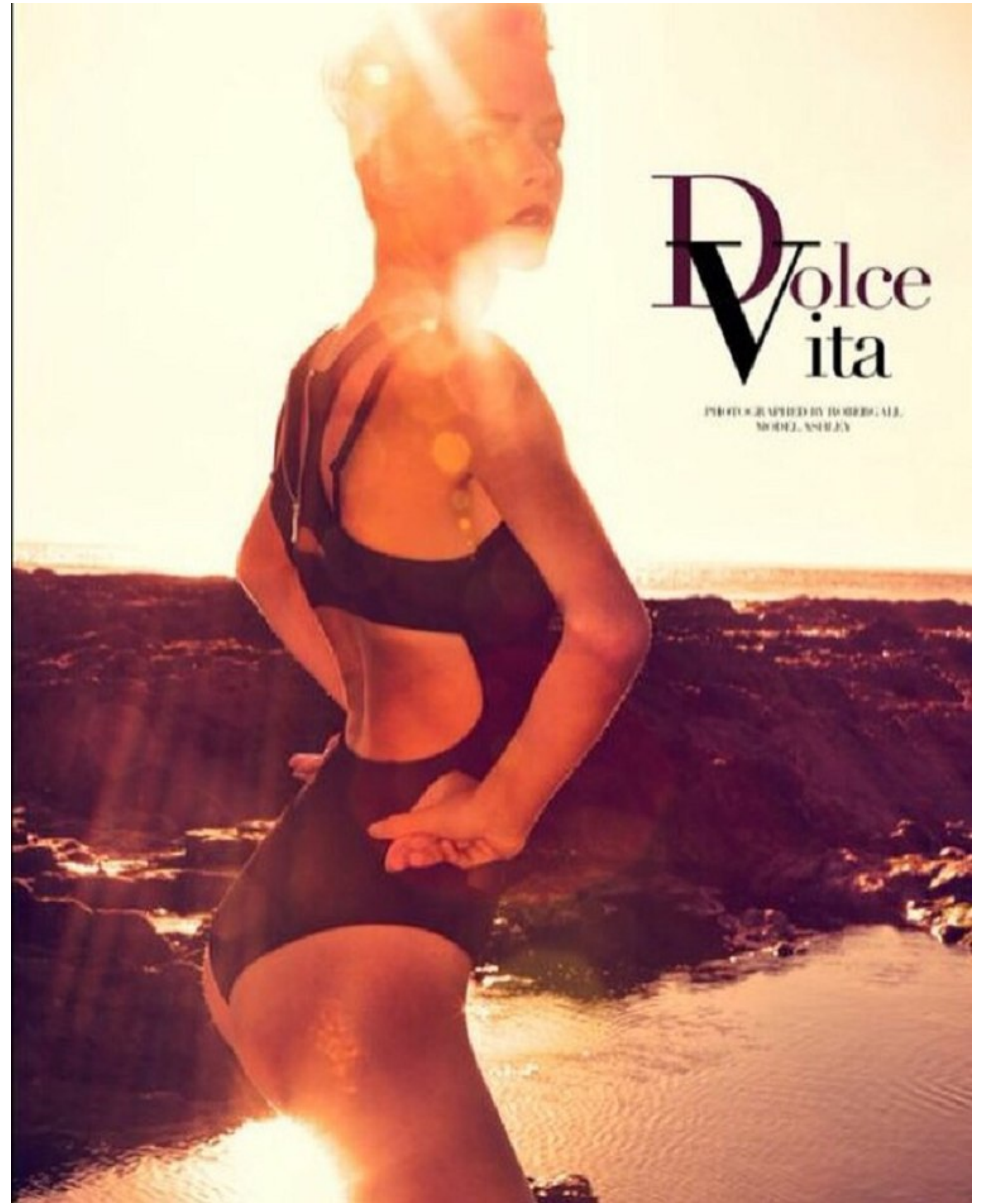

BOSS MODELS

JOHANNESBURG

Height: 167cm Bust: 81cm Waist: 58cm Hips: 85cm Shoe: 5.5 UK Hair: Brown Eyes: Blue