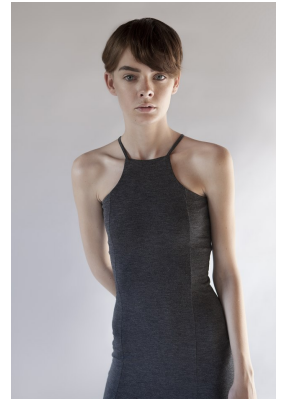

BOSS MODELS

JOHANNESBURG

ASHLEY WAGNER

Height: 167cm Bust: 81cm Waist: 58cm Hips: 85cm Shoe: 5.5 UK Hair: Brown Eyes: Blue

BOSS MODELS

JOHANNESBURG

ASHLEY WAGNER

Height: 167cm Bust: 81cm Waist: 58cm Hips: 85cm Shoe: 5.5 UK Hair: Brown Eyes: Blue