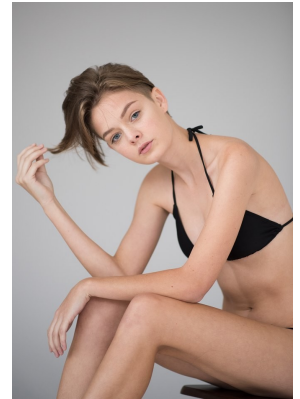

BOSS MODELS

JOHANNESBURG

ASHLEY WAGNER

Height: 167cm Bust: 81cm Waist: 58cm Hips: 85cm Shoe: 5.5 UK Hair: Brown Eyes: Blue

BOSS MODELS

JOHANNESBURG

ASHLEY WAGNER

Height: 167cm Bust: 81cm Waist: 58cm Hips: 85cm Shoe: 5.5 UK Hair: Brown Eyes: Blue