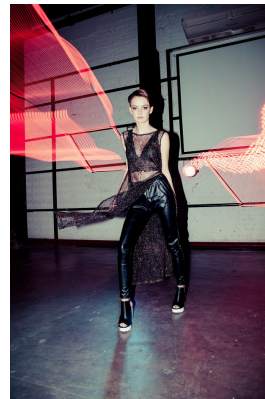

BOSS MODELS

JOHANNESBURG

ASHLEY WAGNER

Height: 167cm Bust: 81cm Waist: 58cm Hips: 85cm Shoe: 5.5 UK Hair: Brown Eyes: Blue

BOSS MODELS

JOHANNESBURG

ASHLEY WAGNER

Height: 167cm Bust: 81cm Waist: 58cm Hips: 85cm Shoe: 5.5 UK Hair: Brown Eyes: Blue