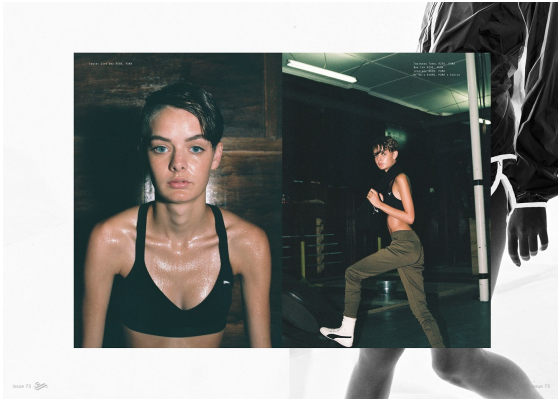

BOSS MODELS

JOHANNESBURG

ASHLEY WAGNER

Height: 167cm Bust: 81cm Waist: 58cm Hips: 85cm Shoe: 5.5 UK Hair: Brown Eyes: Blue

BOSS MODELS

JOHANNESBURG

ASHLEY WAGNER

Height: 167cm Bust: 81cm Waist: 58cm Hips: 85cm Shoe: 5.5 UK Hair: Brown Eyes: Blue