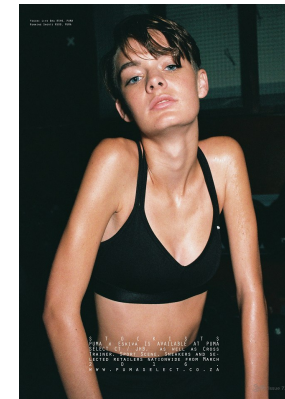

BOSS MODELS

JOHANNESBURG

ASHLEY WAGNER

Height: 167cm Bust: 81cm Waist: 58cm Hips: 85cm Shoe: 5.5 UK Hair: Brown Eyes: Blue

BOSS MODELS

JOHANNESBURG

ASHLEY WAGNER

Height: 167cm Bust: 81cm Waist: 58cm Hips: 85cm Shoe: 5.5 UK Hair: Brown Eyes: Blue