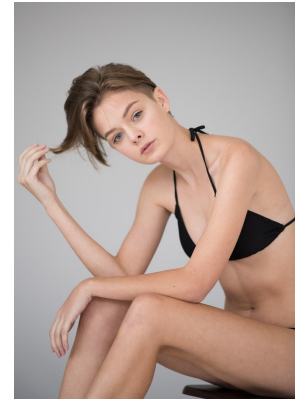

BOSS MODELS

JOHANNESBURG

ASHLEY WAGNER

Height: 167cm Bust: 81cm Waist: 58cm Hips: 85cm Shoe: 5.5 UK Hair: Brown Eyes: Blue

BOSS MODELS

JOHANNESBURG

ASHLEY WAGNER

Height: 167cm Bust: 81cm Waist: 58cm Hips: 85cm Shoe: 5.5 UK Hair: Brown Eyes: Blue