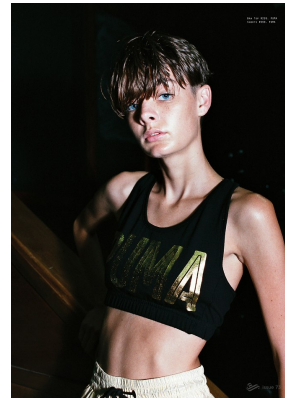

BOSS MODELS

JOHANNESBURG

ASHLEY WAGNER

Height: 167cm Bust: 81cm Waist: 58cm Hips: 85cm Shoe: 5.5 UK Hair: Brown Eyes: Blue

BOSS MODELS

JOHANNESBURG

ASHLEY WAGNER

Height: 167cm Bust: 81cm Waist: 58cm Hips: 85cm Shoe: 5.5 UK Hair: Brown Eyes: Blue