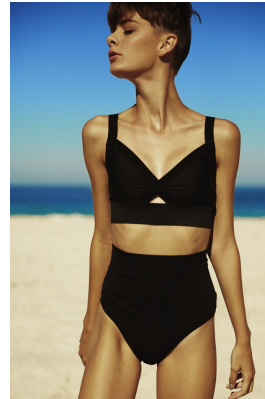

BOSS MODELS

JOHANNESBURG

ASHLEY WAGNER

Height: 167cm Bust: 81cm Waist: 58cm Hips: 85cm Shoe: 5.5 UK Hair: Brown Eyes: Blue

BOSS MODELS

JOHANNESBURG

ASHLEY WAGNER

Height: 167cm Bust: 81cm Waist: 58cm Hips: 85cm Shoe: 5.5 UK Hair: Brown Eyes: Blue