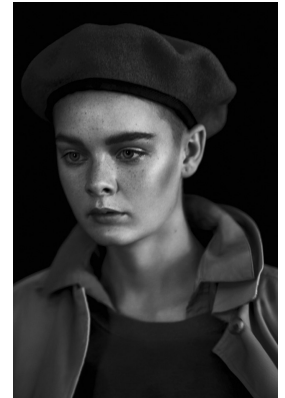

BOSS MODELS

JOHANNESBURG

ASHLEY WAGNER

Height: 167cm Bust: 81cm Waist: 58cm Hips: 85cm Shoe: 5.5 UK Hair: Brown Eyes: Blue

BOSS MODELS

JOHANNESBURG

ASHLEY WAGNER

Height: 167cm Bust: 81cm Waist: 58cm Hips: 85cm Shoe: 5.5 UK Hair: Brown Eyes: Blue