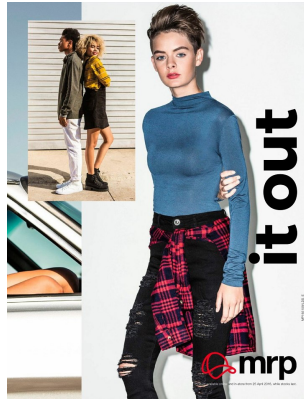

BOSS MODELS

JOHANNESBURG

ASHLEY WAGNER

Height: 167cm Bust: 81cm Waist: 58cm Hips: 85cm Shoe: 5.5 UK Hair: Brown Eyes: Blue

BOSS MODELS

JOHANNESBURG

ASHLEY WAGNER

Height: 167cm Bust: 81cm Waist: 58cm Hips: 85cm Shoe: 5.5 UK Hair: Brown Eyes: Blue