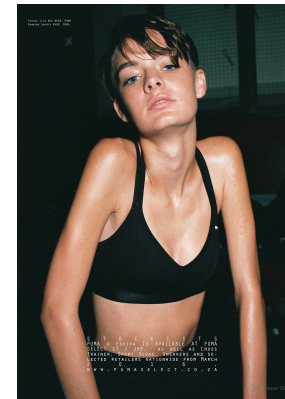

BOSS MODELS

JOHANNESBURG

ASHLEY WAGNER

Height: 167cm Bust: 81cm Waist: 58cm Hips: 85cm Shoe: 5.5 UK Hair: Brown Eyes: Blue

BOSS MODELS

JOHANNESBURG

ASHLEY WAGNER

Height: 167cm Bust: 81cm Waist: 58cm Hips: 85cm Shoe: 5.5 UK Hair: Brown Eyes: Blue