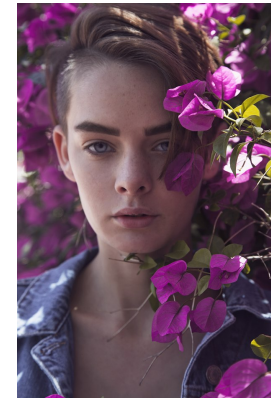

BOSS MODELS

JOHANNESBURG

ASHLEY WAGNER

Height: 167cm Bust: 81cm Waist: 58cm Hips: 85cm Shoe: 5.5 UK Hair: Brown Eyes: Blue

BOSS MODELS

JOHANNESBURG

ASHLEY WAGNER

Height: 167cm Bust: 81cm Waist: 58cm Hips: 85cm Shoe: 5.5 UK Hair: Brown Eyes: Blue