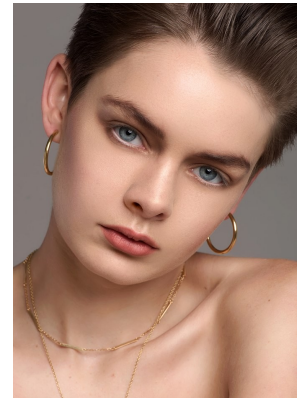

BOSS MODELS

JOHANNESBURG

ASHLEY WAGNER

Height: 167cm Bust: 81cm Waist: 58cm Hips: 85cm Shoe: 5.5 UK Hair: Brown Eyes: Blue

BOSS MODELS

JOHANNESBURG

ASHLEY WAGNER

Height: 167cm Bust: 81cm Waist: 58cm Hips: 85cm Shoe: 5.5 UK Hair: Brown Eyes: Blue