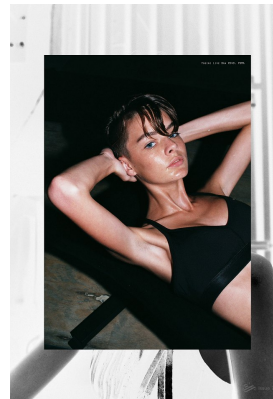

BOSS MODELS

JOHANNESBURG

ASHLEY WAGNER

Height: 167cm Bust: 81cm Waist: 58cm Hips: 85cm Shoe: 5.5 UK Hair: Brown Eyes: Blue

BOSS MODELS

JOHANNESBURG

ASHLEY WAGNER

Height: 167cm Bust: 81cm Waist: 58cm Hips: 85cm Shoe: 5.5 UK Hair: Brown Eyes: Blue