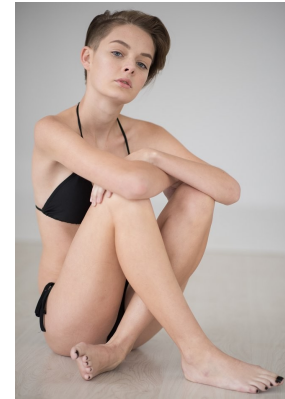

BOSS MODELS

JOHANNESBURG

ASHLEY WAGNER

Height: 167cm Bust: 81cm Waist: 58cm Hips: 85cm Shoe: 5.5 UK Hair: Brown Eyes: Blue

BOSS MODELS

JOHANNESBURG

ASHLEY WAGNER

Height: 167cm Bust: 81cm Waist: 58cm Hips: 85cm Shoe: 5.5 UK Hair: Brown Eyes: Blue