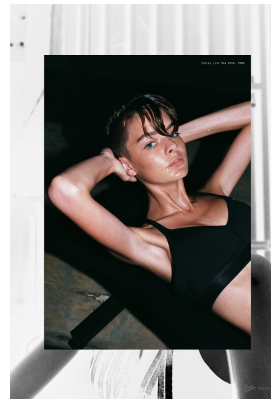

BOSS MODELS

JOHANNESBURG

ASHLEY WAGNER

Height: 167cm Bust: 81cm Waist: 58cm Hips: 85cm Shoe: 5.5 UK Hair: Brown Eyes: Blue

BOSS MODELS

JOHANNESBURG

ASHLEY WAGNER

Height: 167cm Bust: 81cm Waist: 58cm Hips: 85cm Shoe: 5.5 UK Hair: Brown Eyes: Blue