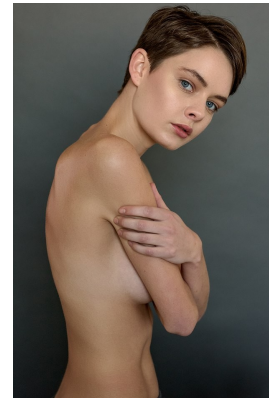

BOSS MODELS

JOHANNESBURG

ASHLEY WAGNER

Height: 167cm Bust: 81cm Waist: 58cm Hips: 85cm Shoe: 5.5 UK Hair: Brown Eyes: Blue

BOSS MODELS

JOHANNESBURG

ASHLEY WAGNER

Height: 167cm Bust: 81cm Waist: 58cm Hips: 85cm Shoe: 5.5 UK Hair: Brown Eyes: Blue