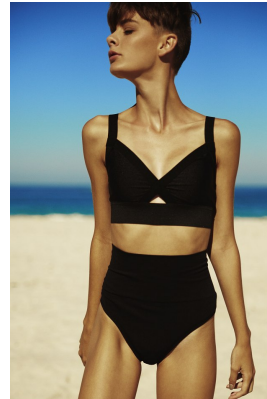

BOSS MODELS

JOHANNESBURG

ASHLEY WAGNER

Height: 167cm Bust: 81cm Waist: 58cm Hips: 85cm Shoe: 5.5 UK Hair: Brown Eyes: Blue

BOSS MODELS

JOHANNESBURG

ASHLEY WAGNER

Height: 167cm Bust: 81cm Waist: 58cm Hips: 85cm Shoe: 5.5 UK Hair: Brown Eyes: Blue