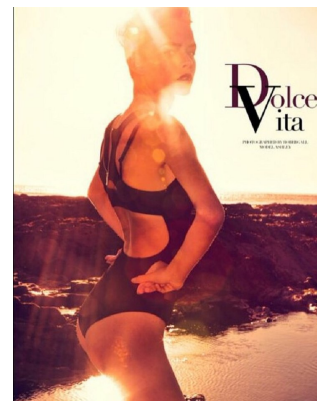

BOSS MODELS

JOHANNESBURG

ASHLEY WAGNER

Height: 167cm Bust: 81cm Waist: 58cm Hips: 85cm Shoe: 5.5 UK Hair: Brown Eyes: Blue

BOSS MODELS

JOHANNESBURG

ASHLEY WAGNER

Height: 167cm Bust: 81cm Waist: 58cm Hips: 85cm Shoe: 5.5 UK Hair: Brown Eyes: Blue