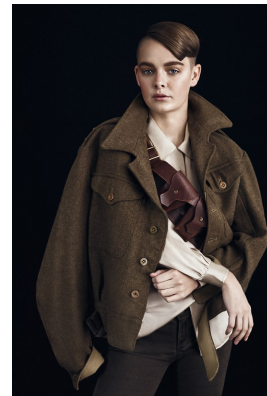

BOSS MODELS

JOHANNESBURG

ASHLEY WAGNER

Height: 167cm Bust: 81cm Waist: 58cm Hips: 85cm Shoe: 5.5 UK Hair: Brown Eyes: Blue

BOSS MODELS

JOHANNESBURG

ASHLEY WAGNER

Height: 167cm Bust: 81cm Waist: 58cm Hips: 85cm Shoe: 5.5 UK Hair: Brown Eyes: Blue