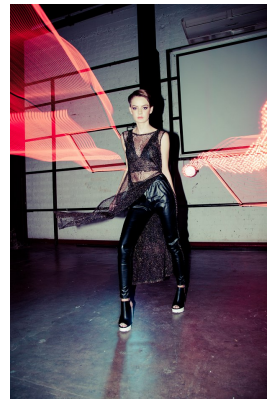

BOSS MODELS

JOHANNESBURG

ASHLEY WAGNER

Height: 167cm Bust: 81cm Waist: 58cm Hips: 85cm Shoe: 5.5 UK Hair: Brown Eyes: Blue

BOSS MODELS

JOHANNESBURG

ASHLEY WAGNER

Height: 167cm Bust: 81cm Waist: 58cm Hips: 85cm Shoe: 5.5 UK Hair: Brown Eyes: Blue