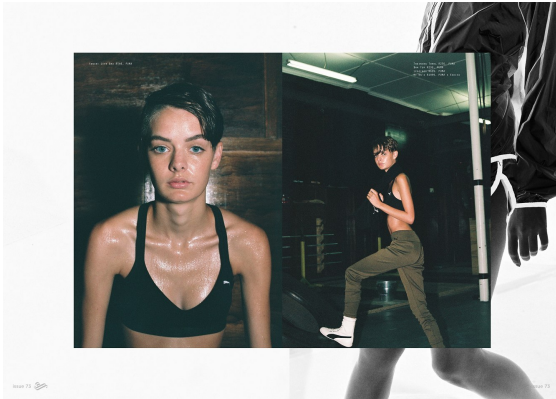

BOSS MODELS

JOHANNESBURG

ASHLEY WAGNER

Height: 167cm Bust: 81cm Waist: 58cm Hips: 85cm Shoe: 5.5 UK Hair: Brown Eyes: Blue

BOSS MODELS

JOHANNESBURG

ASHLEY WAGNER

Height: 167cm Bust: 81cm Waist: 58cm Hips: 85cm Shoe: 5.5 UK Hair: Brown Eyes: Blue