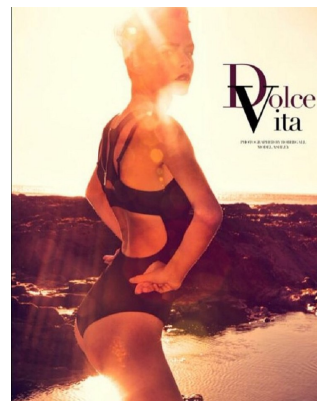

BOSS MODELS

JOHANNESBURG

ASHLEY WAGNER

Height: 167cm Bust: 81cm Waist: 58cm Hips: 85cm Shoe: 5.5 UK Hair: Brown Eyes: Blue

BOSS MODELS

JOHANNESBURG

ASHLEY WAGNER

Height: 167cm Bust: 81cm Waist: 58cm Hips: 85cm Shoe: 5.5 UK Hair: Brown Eyes: Blue