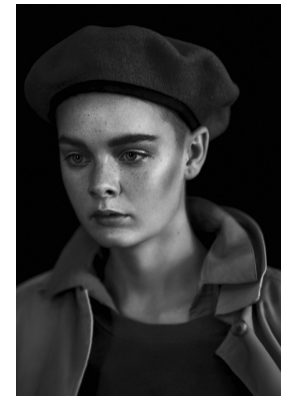

BOSS MODELS

JOHANNESBURG

ASHLEY WAGNER

Height: 167cm Bust: 81cm Waist: 58cm Hips: 85cm Shoe: 5.5 UK Hair: Brown Eyes: Blue

BOSS MODELS

JOHANNESBURG

ASHLEY WAGNER

Height: 167cm Bust: 81cm Waist: 58cm Hips: 85cm Shoe: 5.5 UK Hair: Brown Eyes: Blue