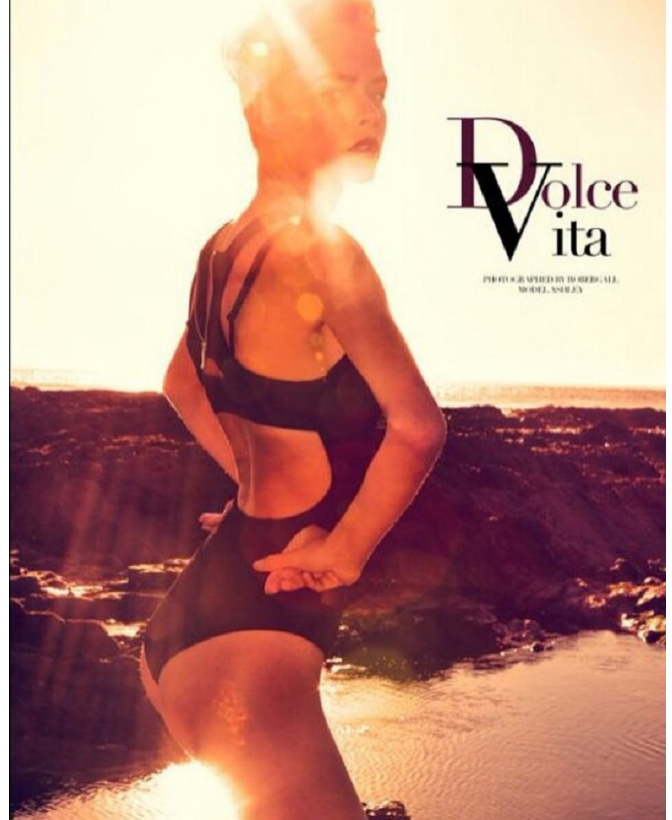

BOSS MODELS

JOHANNESBURG

ASHLEY WAGNER

Height: 167cm Bust: 81cm Waist: 58cm Hips: 85cm Shoe: 5.5 UK Hair: Brown Eyes: Blue