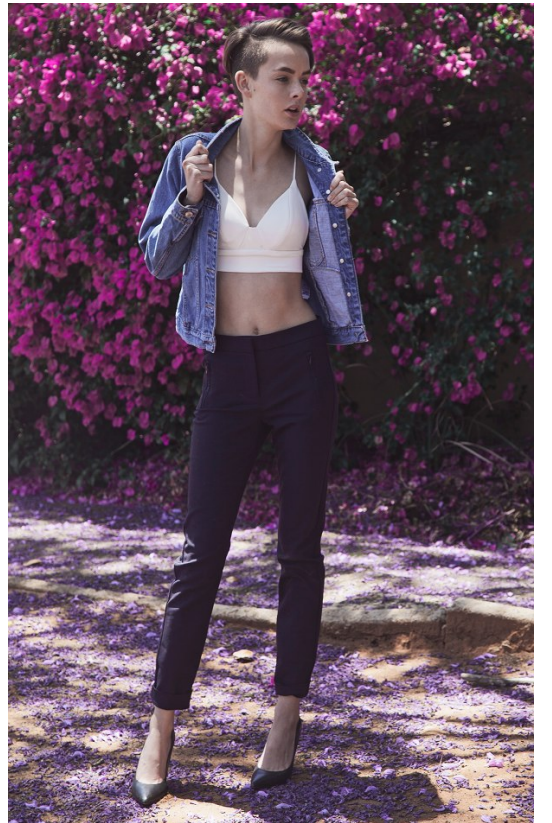

BOSS MODELS

JOHANNESBURG

ASHLEY WAGNER

Height: 167cm Bust: 81cm Waist: 58cm Hips: 85cm Shoe: 5.5 UK Hair: Brown Eyes: Blue