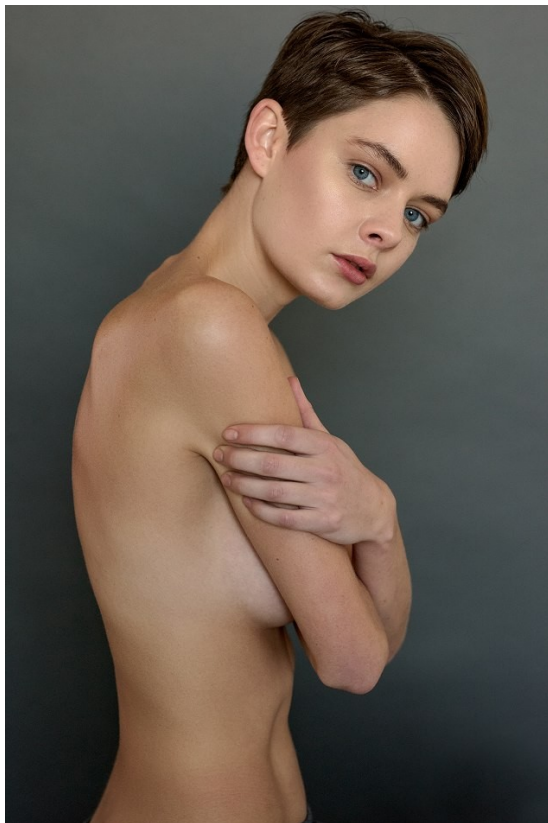

BOSS MODELS

JOHANNESBURG

ASHLEY WAGNER

Height: 167cm Bust: 81cm Waist: 58cm Hips: 85cm Shoe: 5.5 UK Hair: Brown Eyes: Blue