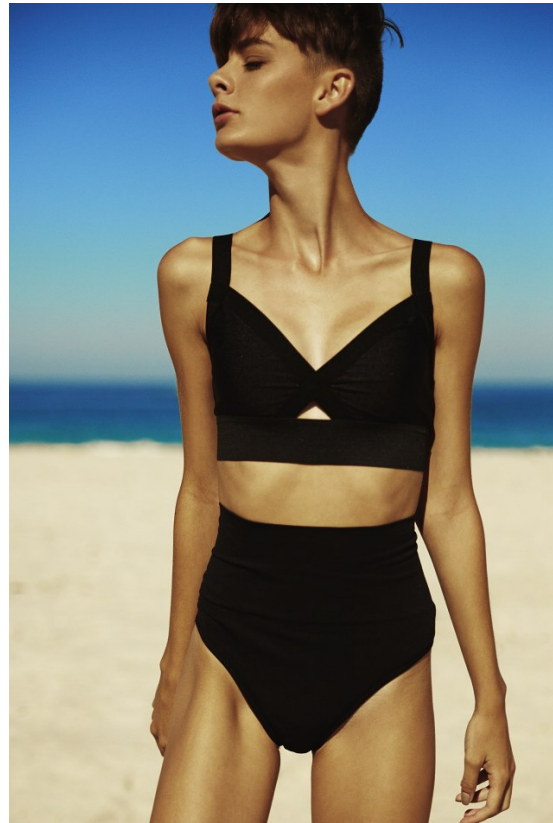

BOSS MODELS

JOHANNESBURG

ASHLEY WAGNER

Height: 167cm Bust: 81cm Waist: 58cm Hips: 85cm Shoe: 5.5 UK Hair: Brown Eyes: Blue

BOSS MODELS

JOHANNESBURG

ASHLEY WAGNER

Height: 167cm Bust: 81cm Waist: 58cm Hips: 85cm Shoe: 5.5 UK Hair: Brown Eyes: Blue