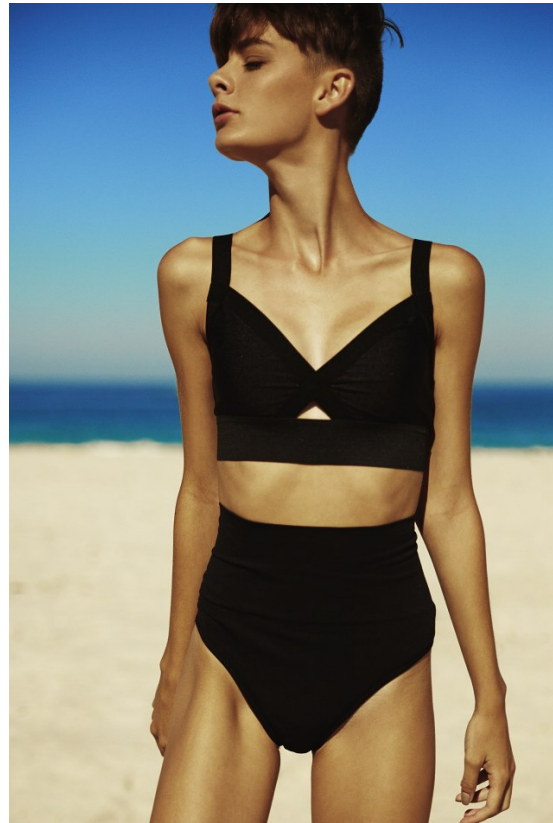

BOSS MODELS

JOHANNESBURG

ASHLEY WAGNER

Height: 167cm Bust: 81cm Waist: 58cm Hips: 85cm Shoe: 5.5 UK Hair: Brown Eyes: Blue