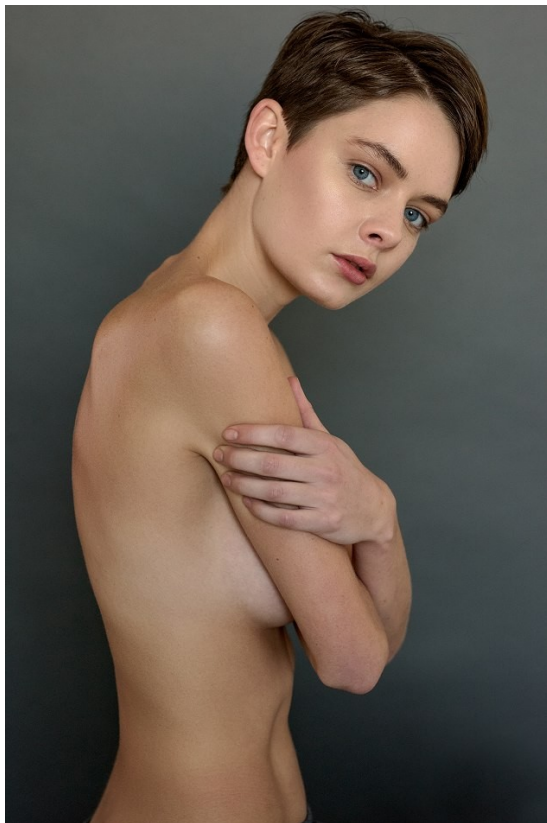

BOSS MODELS

JOHANNESBURG

ASHLEY WAGNER

Height: 167cm Bust: 81cm Waist: 58cm Hips: 85cm Shoe: 5.5 UK Hair: Brown Eyes: Blue

BOSS MODELS

JOHANNESBURG

ASHLEY WAGNER

Height: 167cm Bust: 81cm Waist: 58cm Hips: 85cm Shoe: 5.5 UK Hair: Brown Eyes: Blue