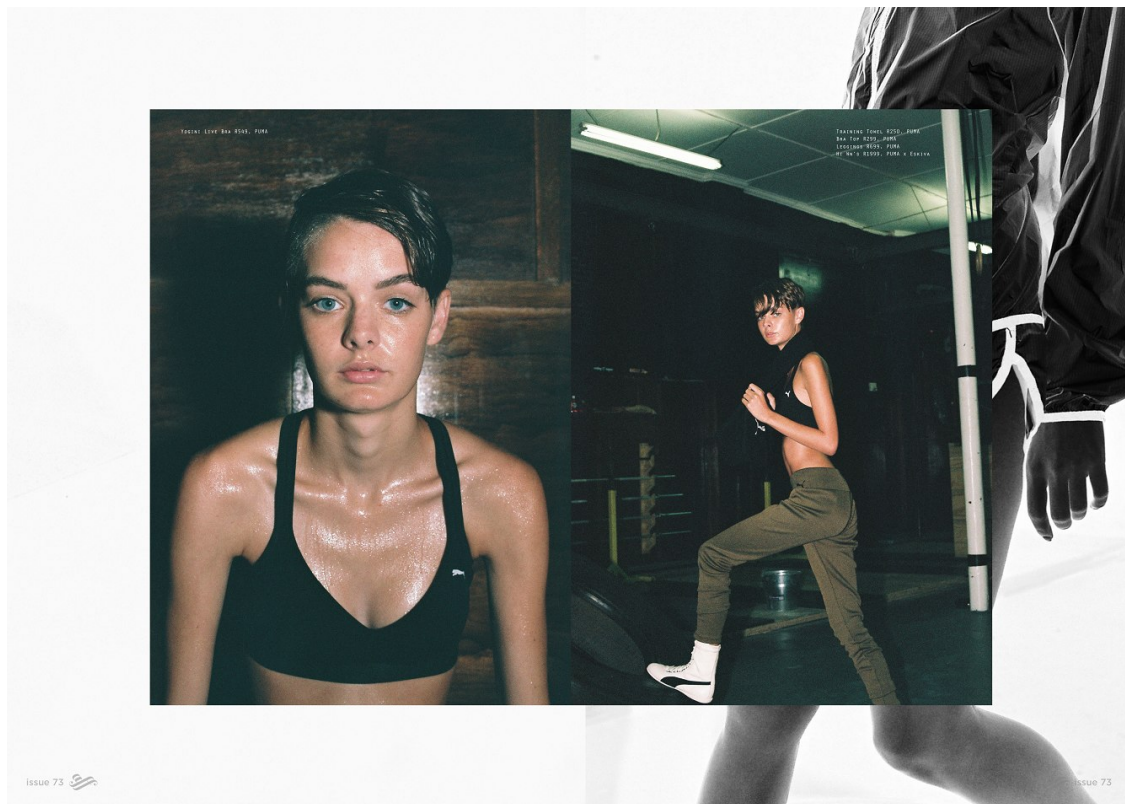

BOSS MODELS

JOHANNESBURG

ASHLEY WAGNER

Height: 167cm Bust: 81cm Waist: 58cm Hips: 85cm Shoe: 5.5 UK Hair: Brown Eyes: Blue

BOSS MODELS

JOHANNESBURG

ASHLEY WAGNER

Height: 167cm Bust: 81cm Waist: 58cm Hips: 85cm Shoe: 5.5 UK Hair: Brown Eyes: Blue