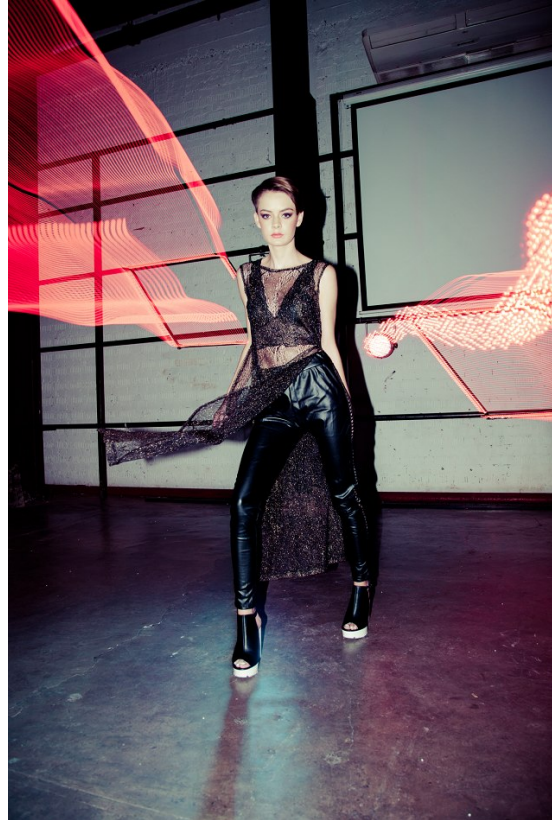

BOSS MODELS

JOHANNESBURG

ASHLEY WAGNER

Height: 167cm Bust: 81cm Waist: 58cm Hips: 85cm Shoe: 5.5 UK Hair: Brown Eyes: Blue