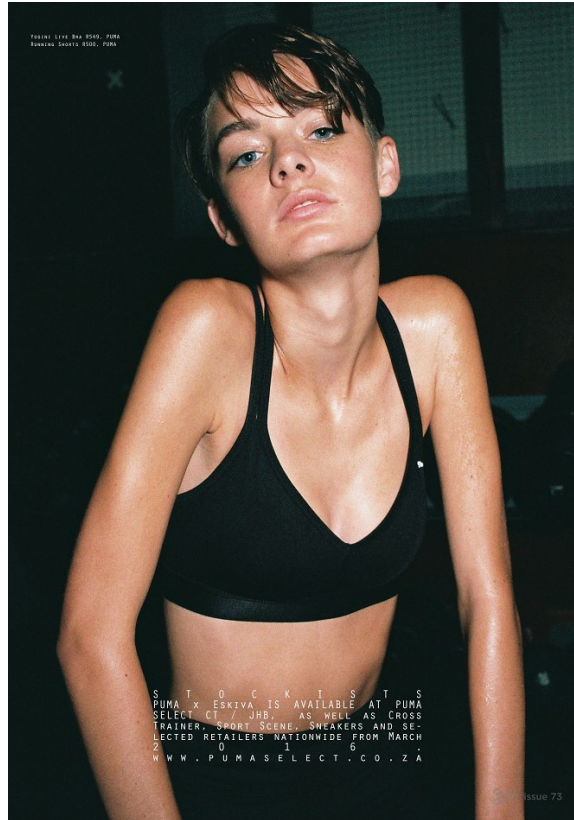

BOSS MODELS

JOHANNESBURG

ASHLEY WAGNER

Height: 167cm Bust: 81cm Waist: 58cm Hips: 85cm Shoe: 5.5 UK Hair: Brown Eyes: Blue