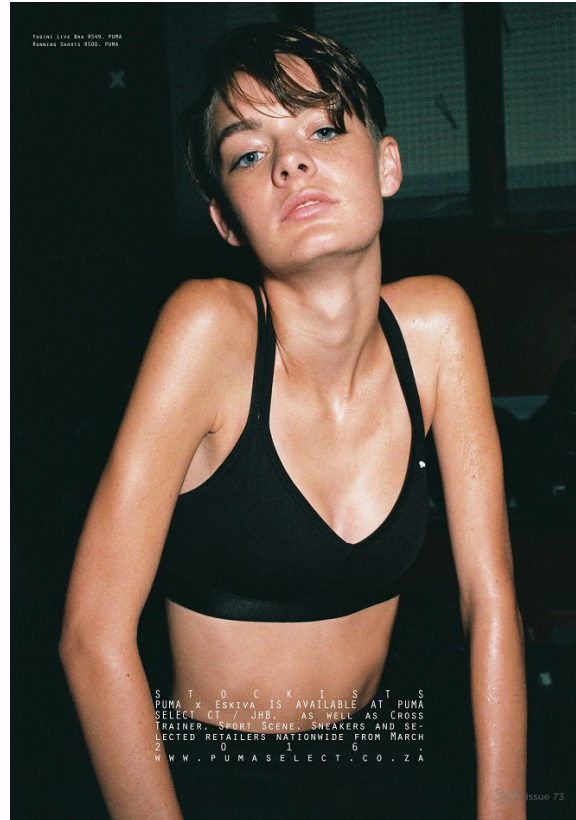

BOSS MODELS

JOHANNESBURG

ASHLEY WAGNER

Height: 167cm Bust: 81cm Waist: 58cm Hips: 85cm Shoe: 5.5 UK Hair: Brown Eyes: Blue

BOSS MODELS

JOHANNESBURG

ASHLEY WAGNER

Height: 167cm Bust: 81cm Waist: 58cm Hips: 85cm Shoe: 5.5 UK Hair: Brown Eyes: Blue