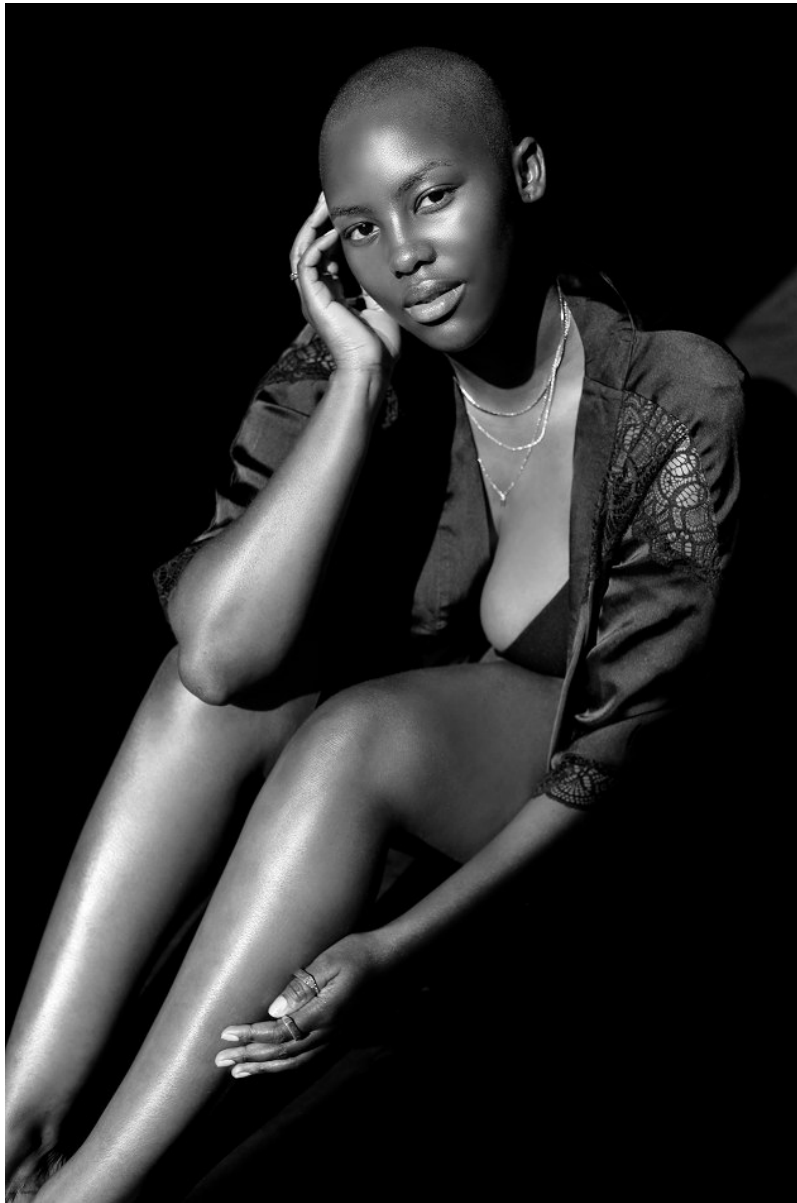

BOSS MODELS

JOHANNESBURG

YENANI MADIKWA

Height: 171cm Bust: 99cm Waist: 82cm Hips: 114cm Shoe: 5 UK Hair: Black Eyes: Brown

BOSS MODELS

JOHANNESBURG

YENANI MADIKWA

Height: 171cm Bust: 99cm Waist: 82cm Hips: 114cm Shoe: 5 UK Hair: Black Eyes: Brown

BOSS MODELS

JOHANNESBURG

The cat eye is not going anywhere anytime soon; instead, it's got an even better upgrade. There is a new twist to the ever popular trend; do a double line for an edgy look. It's all about colour, so you can even use a different one on the second line.

Eyes on the prize

Earrings, **R160**, Colette by Colette Hayman

YENANI MADIKWA

Height: 171cm Bust: 99cm Waist: 82cm Hips: 114cm Shoe: 5 UK Hair: Black Eyes: Brown

BOSS MODELS

JOHANNESBURG

YENANI MADIKWA

Height: 171cm Bust: 99cm Waist: 82cm Hips: 114cm Shoe: 5 UK Hair: Black Eyes: Brown