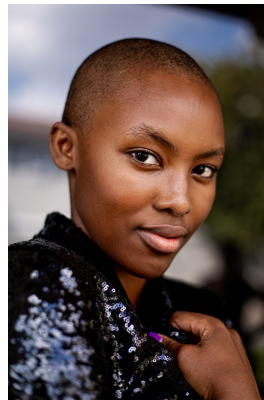

BOSS MODELS

JOHANNESBURG

YENANI MADIKWA

Height: 171cm Bust: 99cm Waist: 82cm Hips: 114cm Shoe: 5 UK Hair: Black Eyes: Brown

BOSS MODELS

JOHANNESBURG

YENANI MADIKWA

Height: 171cm Bust: 99cm Waist: 82cm Hips: 114cm Shoe: 5 UK Hair: Black Eyes: Brown