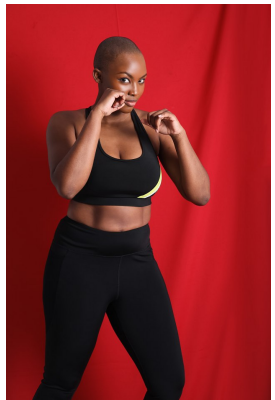

BOSS MODELS

JOHANNESBURG

YENANI MADIKWA

Height: 171cm Bust: 99cm Waist: 82cm Hips: 114cm Shoe: 5 UK Hair: Black Eyes: Brown

BOSS MODELS

JOHANNESBURG

YENANI MADIKWA

Height: 171cm Bust: 99cm Waist: 82cm Hips: 114cm Shoe: 5 UK Hair: Black Eyes: Brown