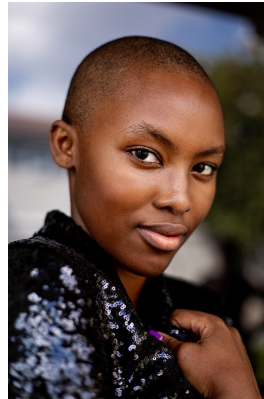

BOSS MODELS

JOHANNESBURG

YENANI MADIKWA

Height: 171cm Bust: 99cm Waist: 82cm Hips: 114cm Shoe: 5 UK Hair: Black Eyes: Brown