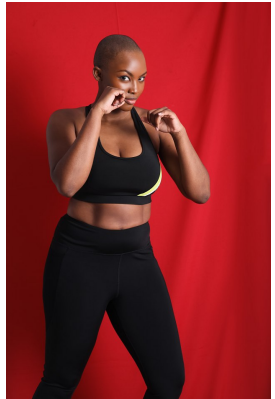

BOSS MODELS

JOHANNESBURG

YENANI MADIKWA

Height: 171cm Bust: 99cm Waist: 82cm Hips: 114cm Shoe: 5 UK Hair: Black Eyes: Brown