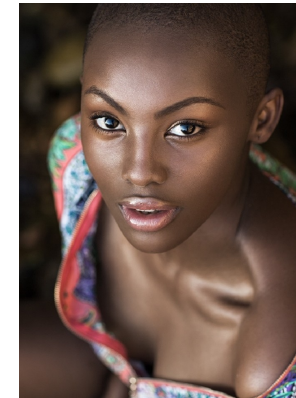

BOSS MODELS

JOHANNESBURG

YENANI MADIKWA

Height: 171cm Bust: 99cm Waist: 82cm Hips: 114cm Shoe: 5 UK Hair: Black Eyes: Brown

BOSS MODELS

JOHANNESBURG

YENANI MADIKWA

Height: 171cm Bust: 99cm Waist: 82cm Hips: 114cm Shoe: 5 UK Hair: Black Eyes: Brown