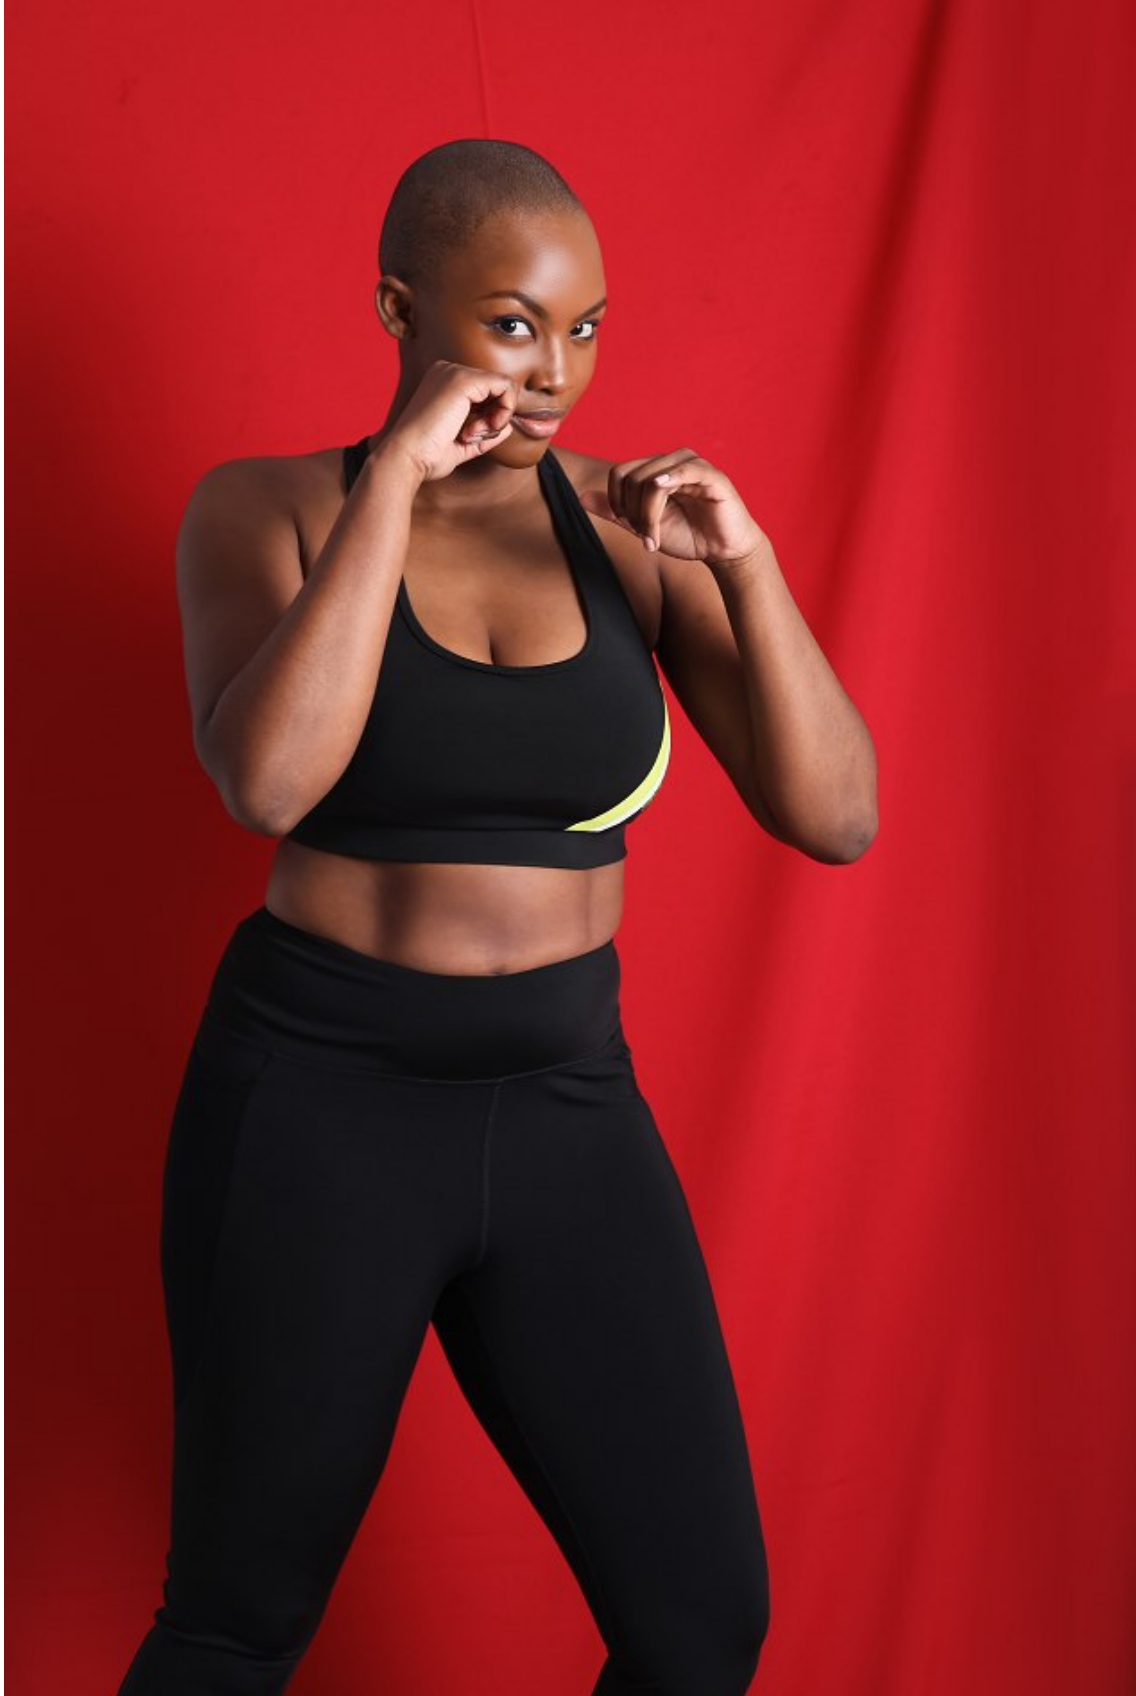

BOSS MODELS

JOHANNESBURG

YENANI MADIKWA

Height: 171cm Bust: 99cm Waist: 82cm Hips: 114cm Shoe: 5 UK Hair: Black Eyes: Brown