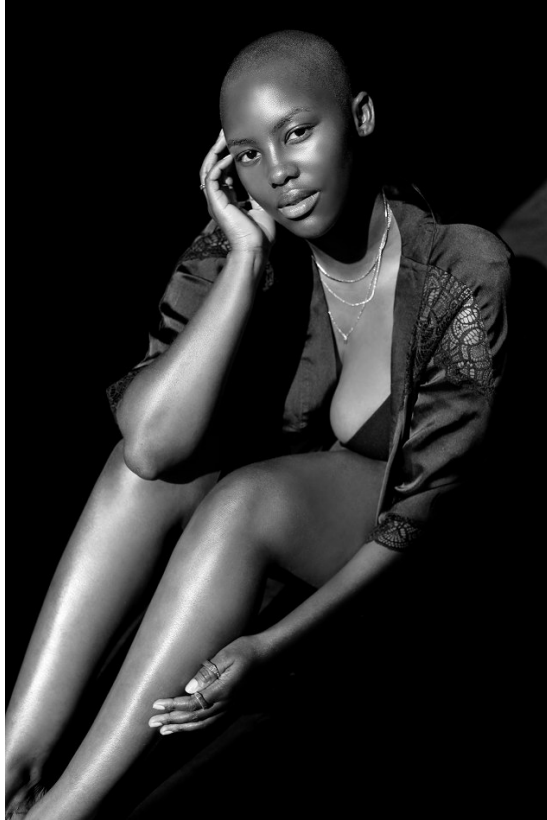

YENANI MADIKWA

BOSS MODELS

JOHANNESBURG

Eyes on the prize

Earrings, **R160**, Colette by Colette Hayman