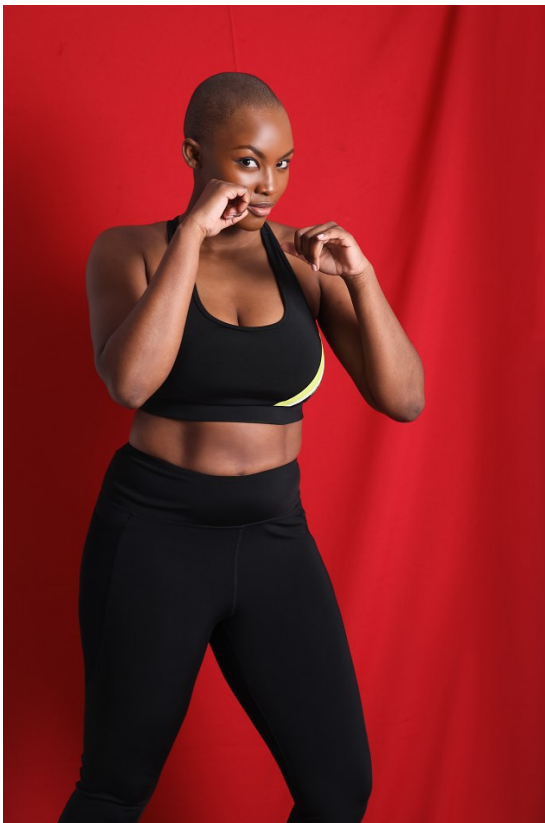

BOSS MODELS

JOHANNESBURG

YENANI MADIKWA

Height: 171cm Bust: 99cm Waist: 82cm Hips: 114cm Shoe: 5 UK Hair: Black Eyes: Brown