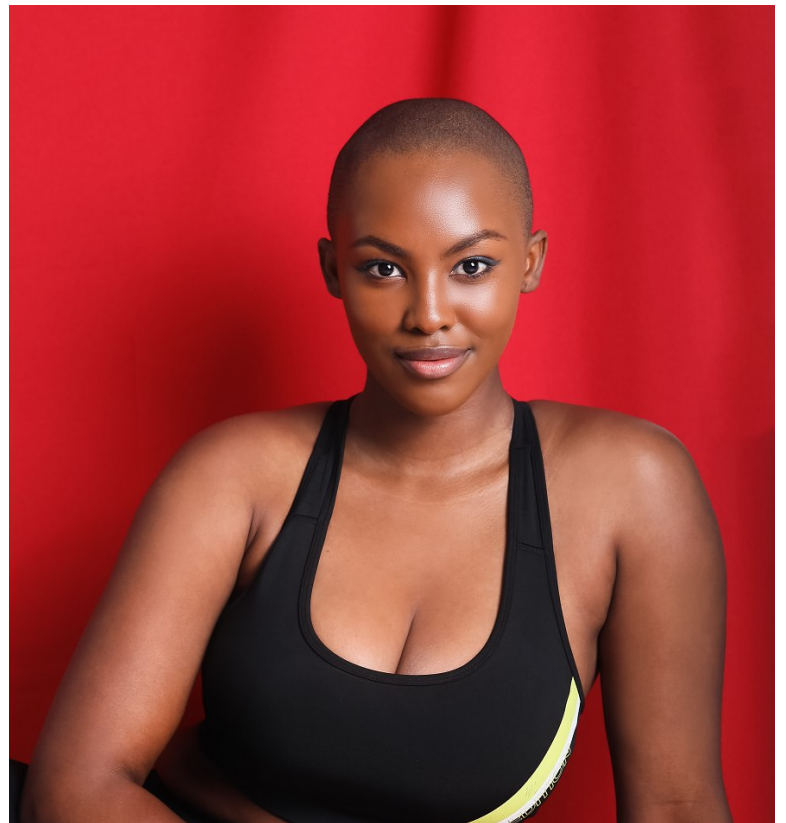

BOSS MODELS

JOHANNESBURG

YENANI MADIKWA

Height: 171cm Bust: 99cm Waist: 82cm Hips: 114cm Shoe: 5 UK Hair: Black Eyes: Brown