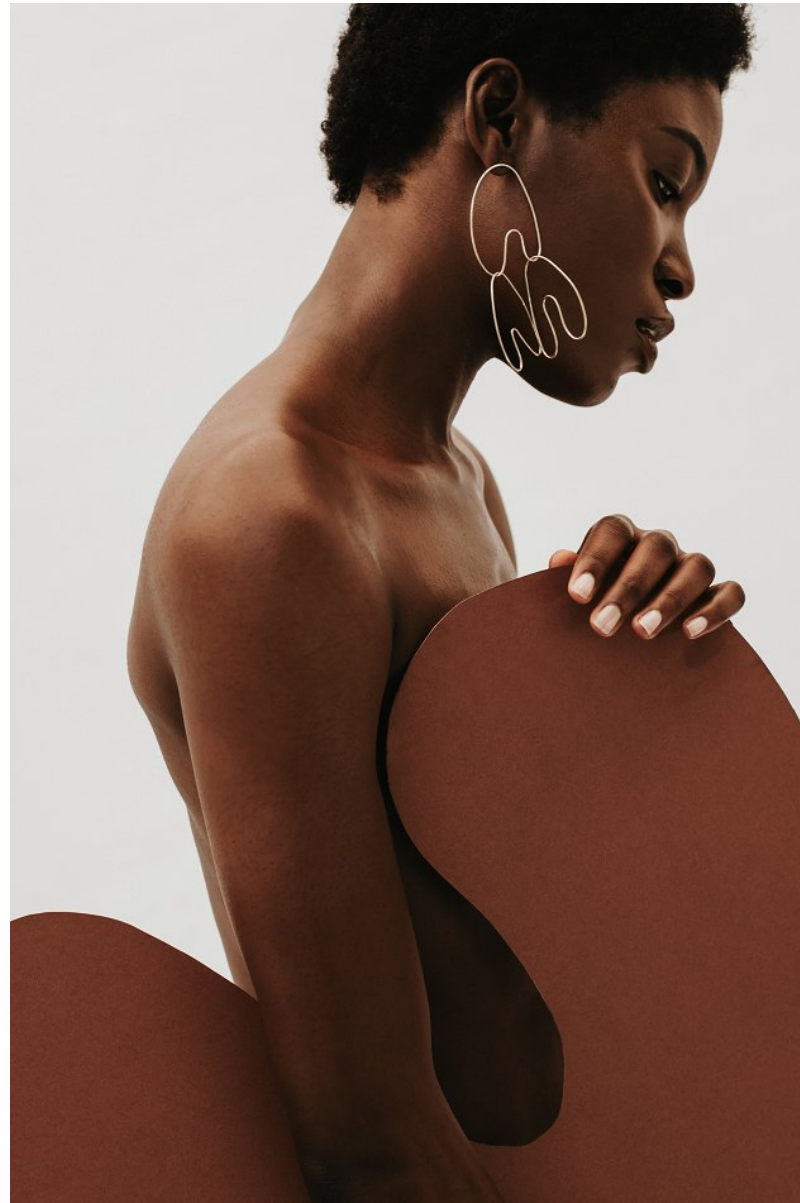

BOSS MODELS

JOHANNESBURG

EMY OZORI

Height: 177cm Bust: 81cm Waist: 64cm Hips: 92cm Shoe: 6 UK Hair: Black Eyes: Brown

BOSS MODELS

JOHANNESBURG

EMY OZORI

Height: 177cm Bust: 81cm Waist: 64cm Hips: 92cm Shoe: 6 UK Hair: Black Eyes: Brown