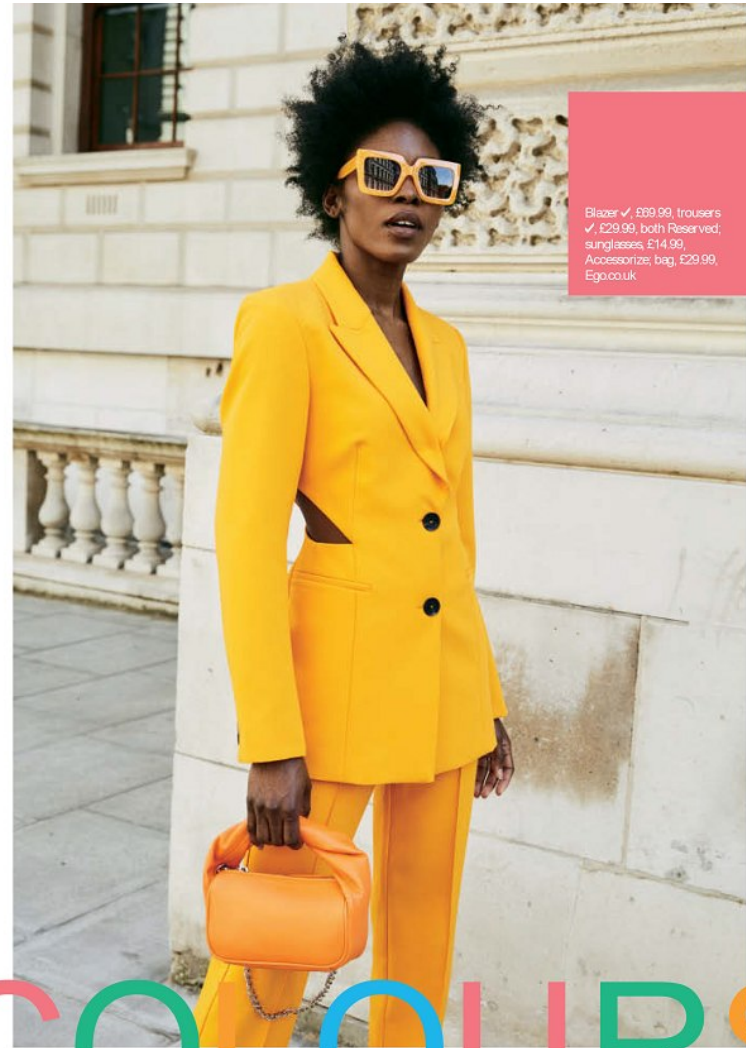

Blazer ✓, £69.99, Trousers
✓, £29.99, both Reserved,
sunglasses, £14.99,
Accessory, bag, £29.99,
Ego.co.uk

FABULOUSMAG.CO.UK 27

EMY OZORI

Height: 177cm Bust: 81cm Waist: 64cm Hips: 92cm Shoe: 6 UK Hair: Black Eyes: Brown