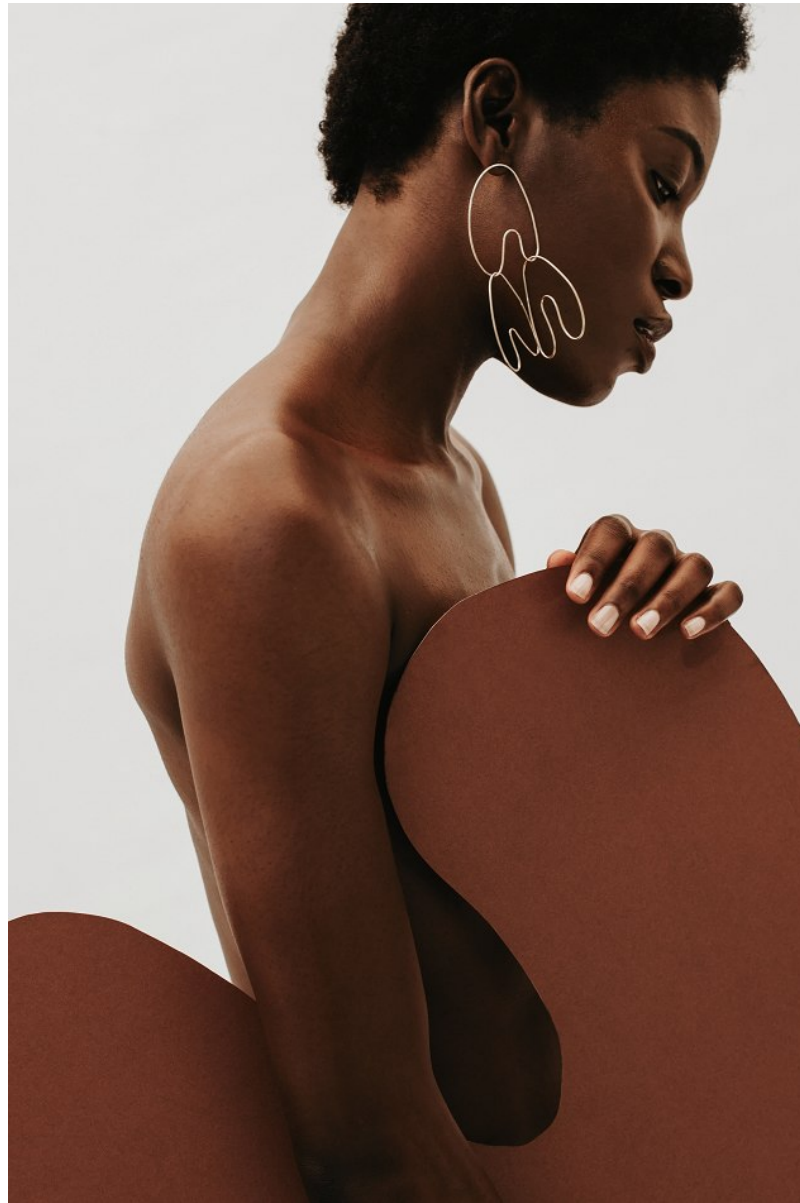

BOSS MODELS

JOHANNESBURG

EMY OZORI

Height: 177cm Bust: 81cm Waist: 64cm Hips: 92cm Shoe: 6 UK Hair: Black Eyes: Brown

BOSS MODELS

JOHANNESBURG

EMY OZORI

Height: 177cm Bust: 81cm Waist: 64cm Hips: 92cm Shoe: 6 UK Hair: Black Eyes: Brown