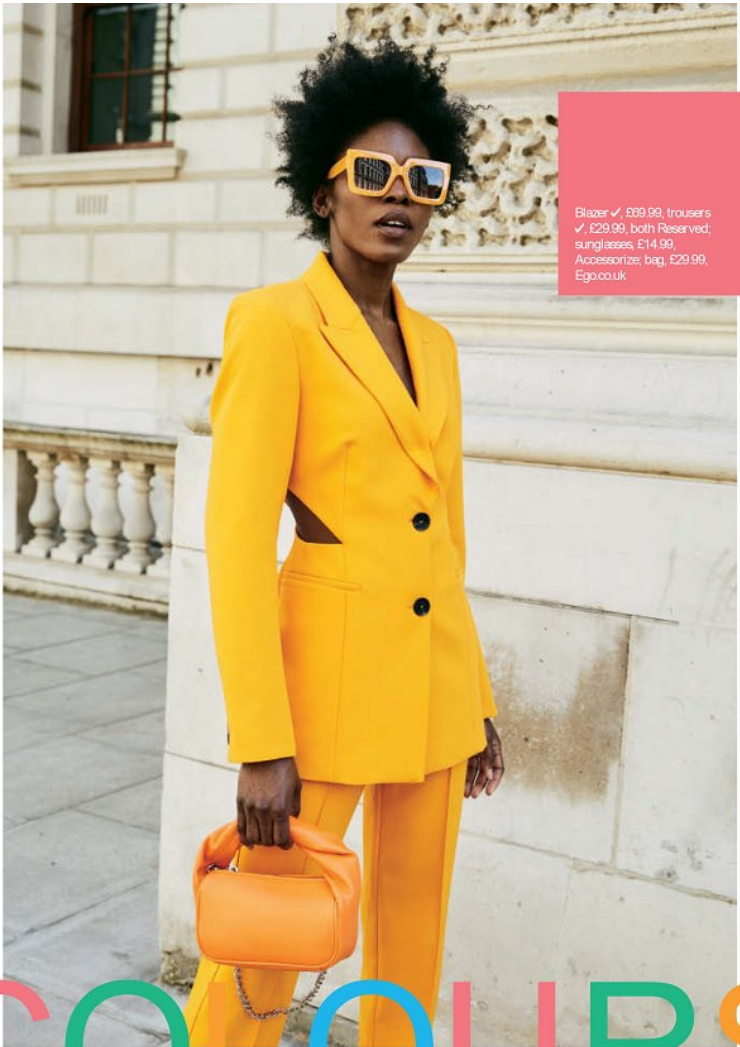

Blazer ✓, £69.99, Trousers
✓, £29.99, both Reserved,
sunglasses, £14.99,
Accessory, bag, £29.99,
Ego.co.uk

COLOURS

FABULOUSMAG.CO.UK 27

EMY OZORI

Height: 177cm Bust: 81cm Waist: 64cm Hips: 92cm Shoe: 6 UK Hair: Black Eyes: Brown