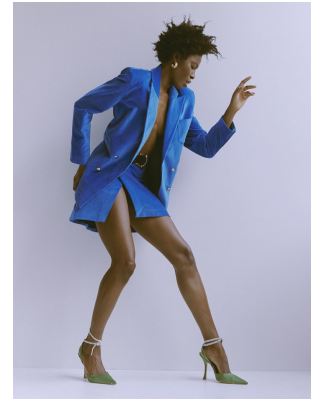

BOSS MODELS

JOHANNESBURG

EMY OZORI

Height: 177cm Bust: 81cm Waist: 64cm Hips: 92cm Shoe: 6 UK Hair: Black Eyes: Brown

BOSS MODELS

JOHANNESBURG

EMY OZORI

Height: 177cm Bust: 81cm Waist: 64cm Hips: 92cm Shoe: 6 UK Hair: Black Eyes: Brown

BOSS MODELS

JOHANNESBURG

EMY OZORI

Height: 177cm Bust: 81cm Waist: 64cm Hips: 92cm Shoe: 6 UK Hair: Black Eyes: Brown