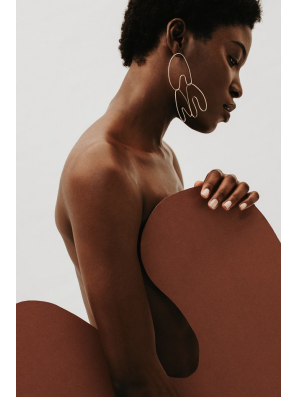

BOSS MODELS

JOHANNESBURG

EMY OZORI

Height: 177cm Bust: 81cm Waist: 64cm Hips: 92cm Shoe: 6 UK Hair: Black Eyes: Brown

BOSS MODELS

JOHANNESBURG

EMY OZORI

Height: 177cm Bust: 81cm Waist: 64cm Hips: 92cm Shoe: 6 UK Hair: Black Eyes: Brown

BOSS MODELS

JOHANNESBURG

EMY OZORI

Height: 177cm Bust: 81cm Waist: 64cm Hips: 92cm Shoe: 6 UK Hair: Black Eyes: Brown