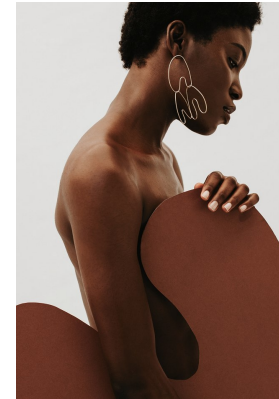

# BOSS MODELS

JOHANNESBURG

EMY OZORI

Height: 177cm Bust: 81cm Waist: 64cm Hips: 92cm Shoe: 6 UK Hair: Black Eyes: Brown