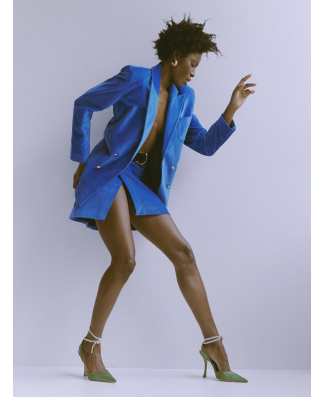

# BOSS MODELS

JOHANNESBURG

EMY OZORI

Height: 177cm Bust: 81cm Waist: 64cm Hips: 92cm Shoe: 6 UK Hair: Black Eyes: Brown