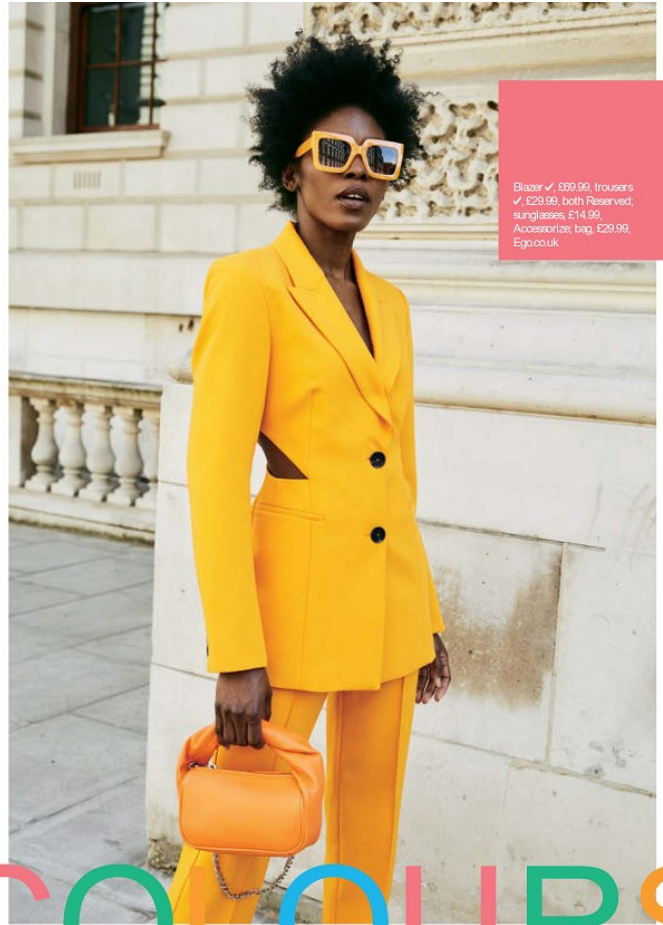

COLOURS

FABLOUSMAG.CO.UK 27

EMY OZORI

Height: 177cm Bust: 81cm Waist: 64cm Hips: 92cm Shoe: 6 UK Hair: Black Eyes: Brown