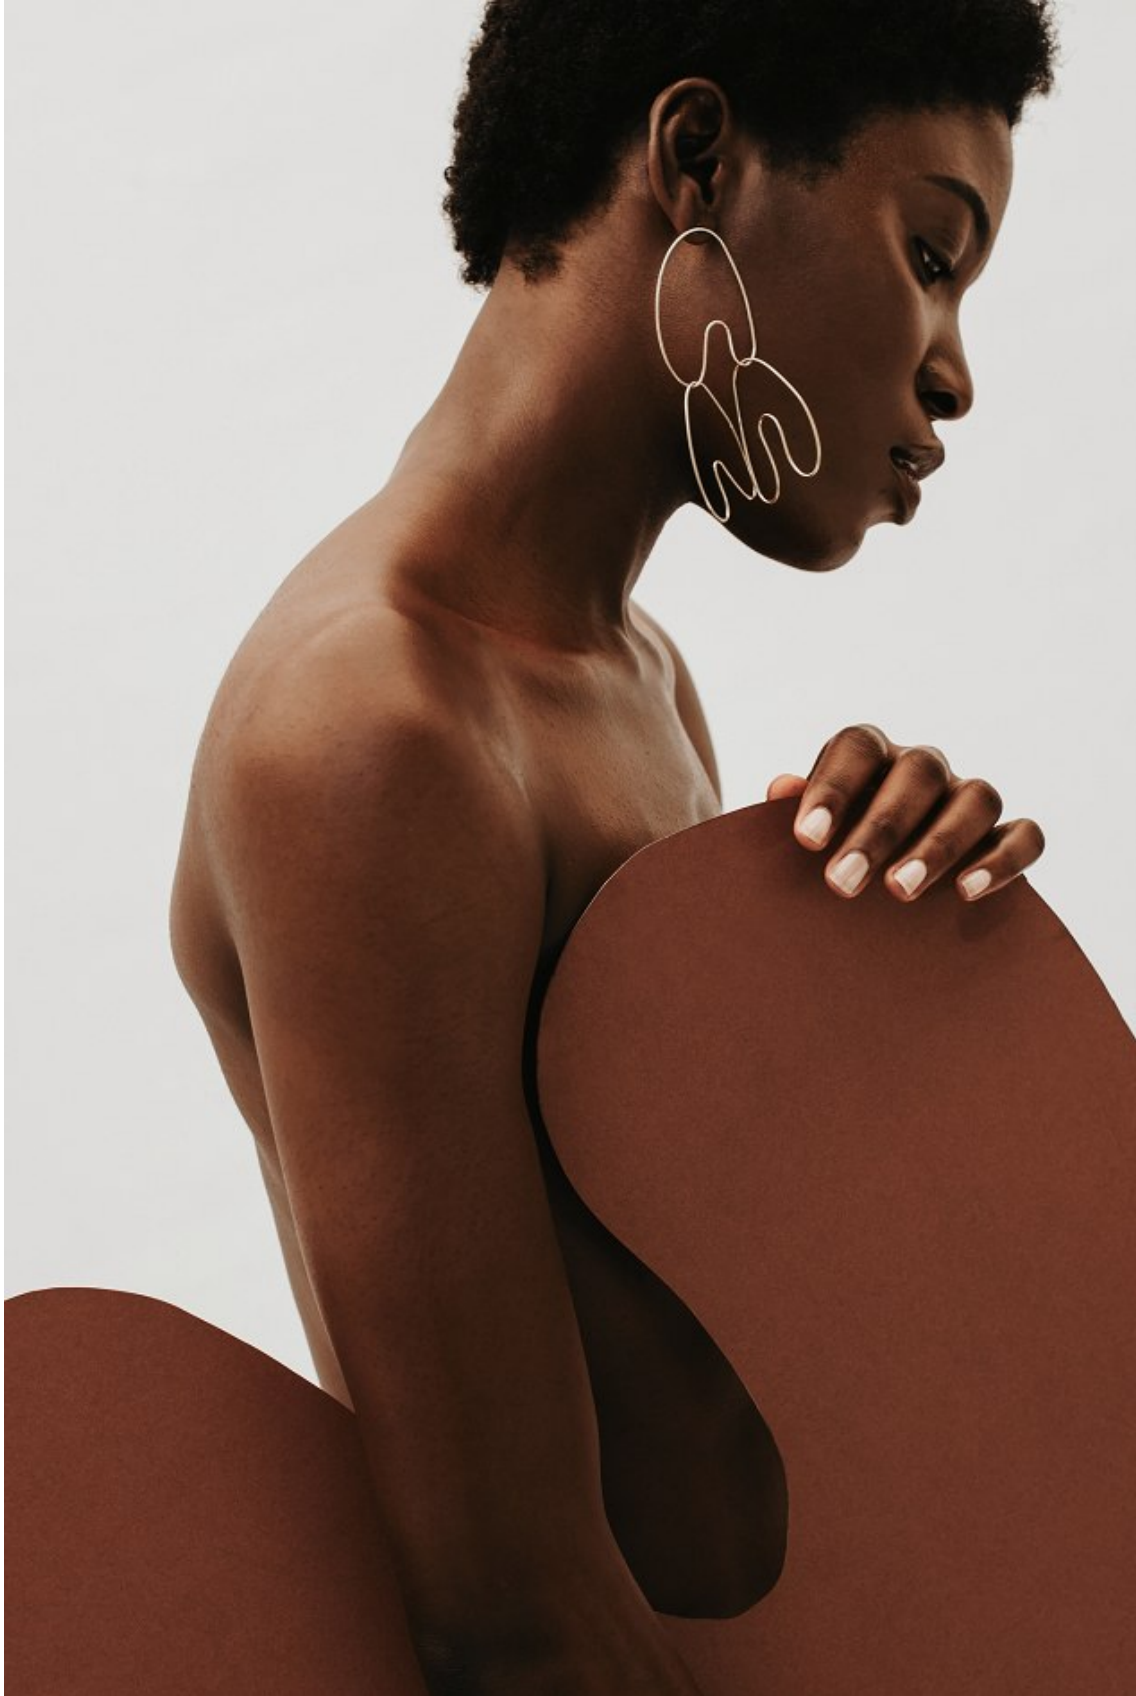

BOSS MODELS

JOHANNESBURG

EMY OZORI

Height: 177cm Bust: 81cm Waist: 64cm Hips: 92cm Shoe: 6 UK Hair: Black Eyes: Brown