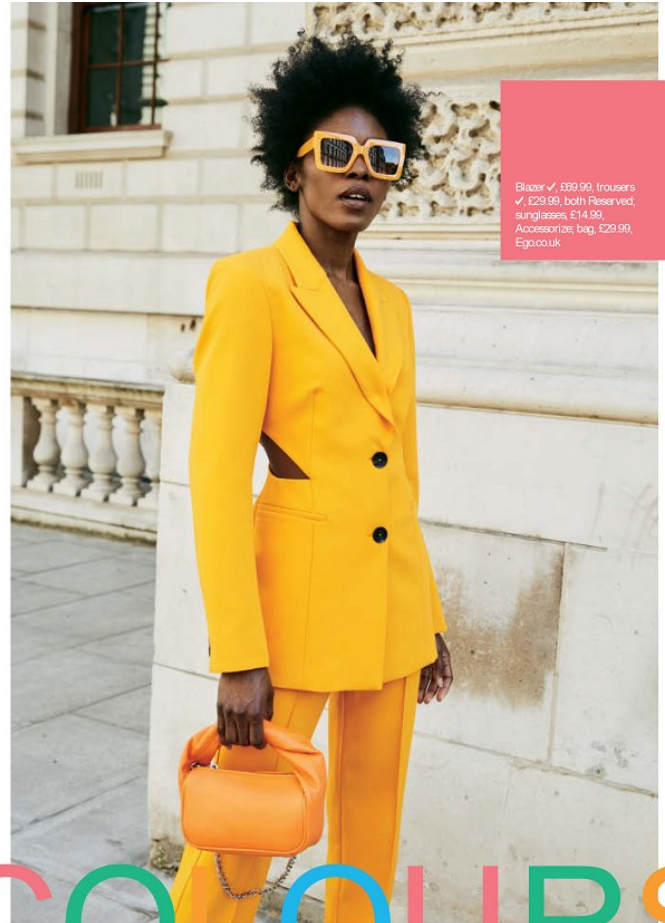

COLOURS

FABLOUSMAG.CO.UK 27

EMY OZORI

Height: 177cm Bust: 81cm Waist: 64cm Hips: 92cm Shoe: 6 UK Hair: Black Eyes: Brown