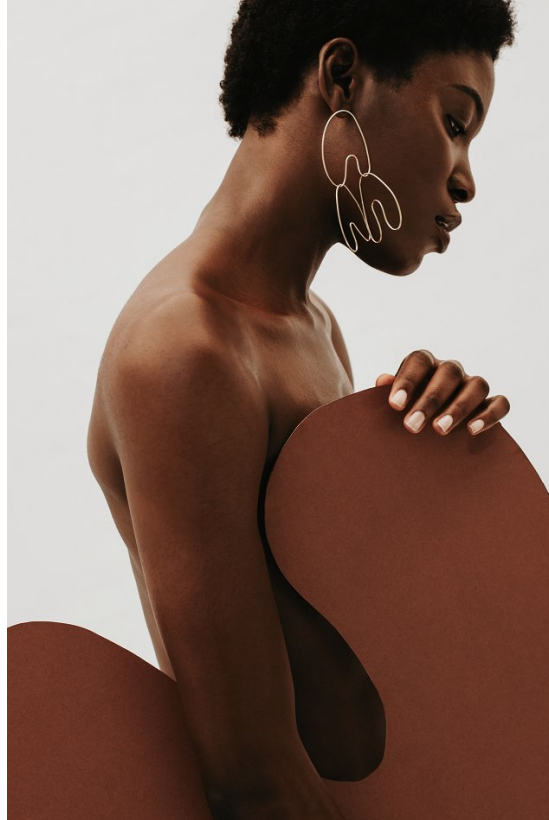

BOSS MODELS

JOHANNESBURG

EMY OZORI

Height: 177cm Bust: 81cm Waist: 64cm Hips: 92cm Shoe: 6 UK Hair: Black Eyes: Brown

BOSS MODELS

JOHANNESBURG

EMY OZORI

Height: 177cm Bust: 81cm Waist: 64cm Hips: 92cm Shoe: 6 UK Hair: Black Eyes: Brown