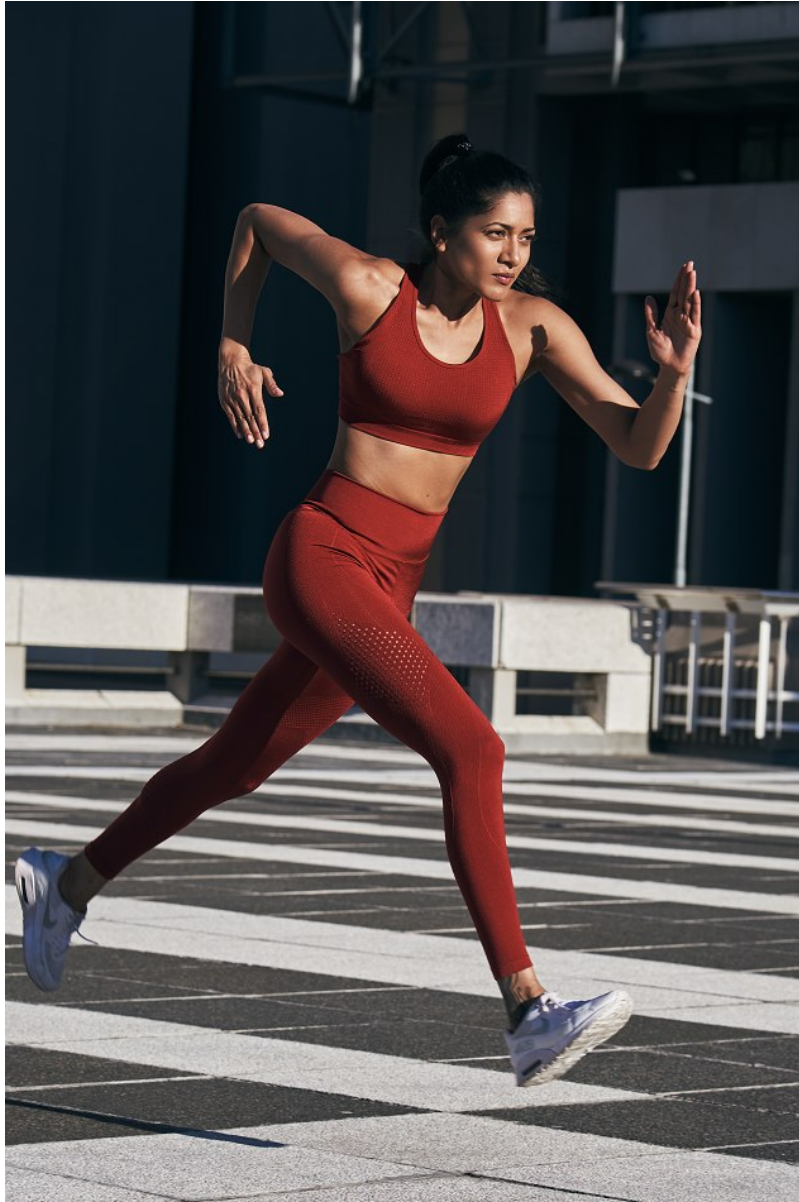

BOSS MODELS

JOHANNESBURG

HIMARSHA VENKATSAMY

Height: 174cm Bust: 86cm Waist: 66cm Hips: 94cm Shoe: 6 UK Hair: Black Eyes: Brown

BOSS MODELS

JOHANNESBURG

HIMARSHA VENKATSAMY

Height: 174cm Bust: 86cm Waist: 66cm Hips: 94cm Shoe: 6 UK Hair: Black Eyes: Brown