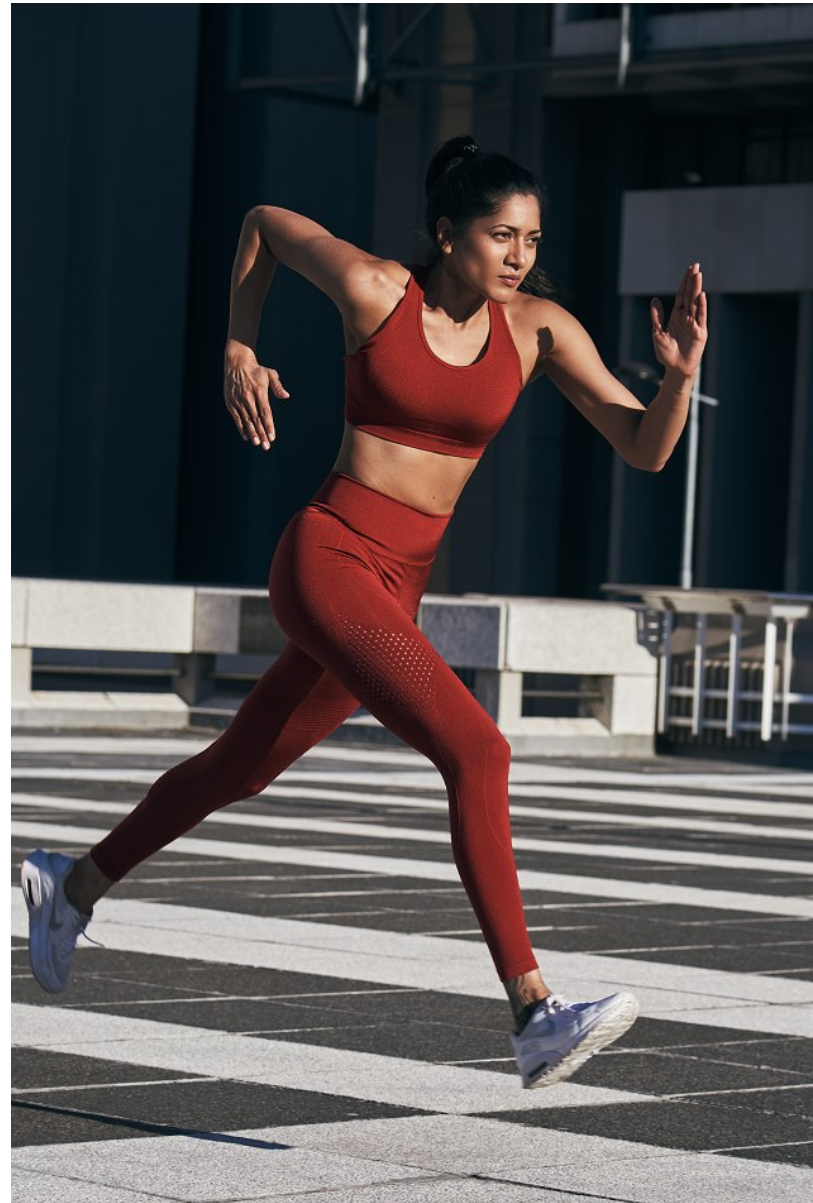

BOSS MODELS

JOHANNESBURG

HIMARSHA VENKATSAMY

Height: 174cm Bust: 86cm Waist: 66cm Hips: 94cm Shoe: 6 UK Hair: Black Eyes: Brown

BOSS MODELS

JOHANNESBURG

HIMARSHA VENKATSAMY

Height: 174cm Bust: 86cm Waist: 66cm Hips: 94cm Shoe: 6 UK Hair: Black Eyes: Brown