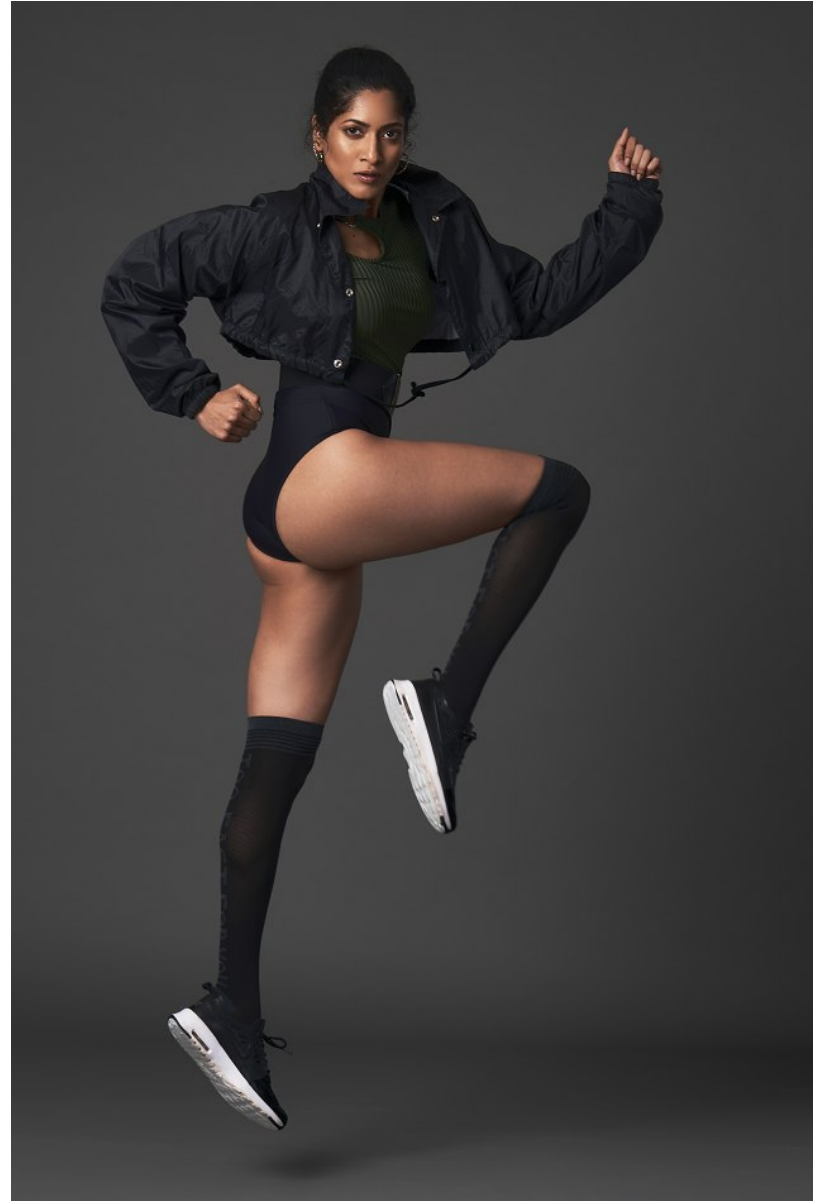

BOSS MODELS

JOHANNESBURG

HIMARSHA VENKATSAMY

Height: 174cm Bust: 86cm Waist: 66cm Hips: 94cm Shoe: 6 UK Hair: Black Eyes: Brown

BOSS MODELS

JOHANNESBURG

HIMARSHA VENKATSAMY

Height: 174cm Bust: 86cm Waist: 66cm Hips: 94cm Shoe: 6 UK Hair: Black Eyes: Brown