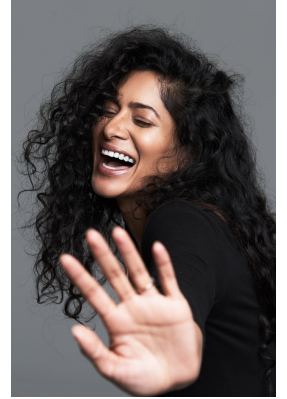

BOSS MODELS

JOHANNESBURG

HIMARSHA VENKATSAMY

Height: 174cm Bust: 86cm Waist: 66cm Hips: 94cm Shoe: 6 UK Hair: Black Eyes: Brown