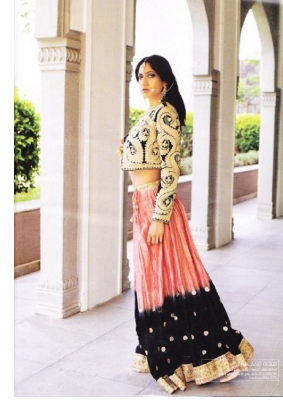

# BOSS MODELS

JOHANNESBURG

HIMARSHA VENKATSAMY

Height: 174cm Bust: 86cm Waist: 66cm Hips: 94cm Shoe: 6 UK Hair: Black Eyes: Brown