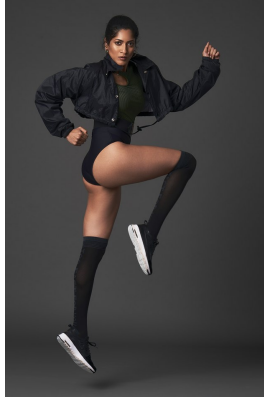

BOSS MODELS

JOHANNESBURG

HIMARSHA VENKATSAMY

Height: 174cm Bust: 86cm Waist: 66cm Hips: 94cm Shoe: 6 UK Hair: Black Eyes: Brown

BOSS MODELS

JOHANNESBURG

HIMARSHA VENKATSAMY

Height: 174cm Bust: 86cm Waist: 66cm Hips: 94cm Shoe: 6 UK Hair: Black Eyes: Brown

BOSS MODELS

JOHANNESBURG

HIMARSHA VENKATSAMY

Height: 174cm Bust: 86cm Waist: 66cm Hips: 94cm Shoe: 6 UK Hair: Black Eyes: Brown