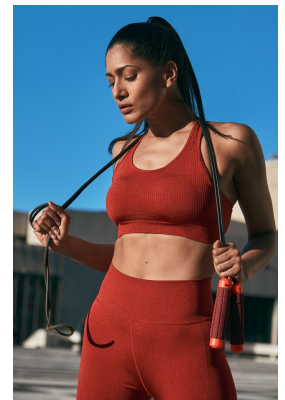

# BOSS MODELS

JOHANNESBURG

HIMARSHA VENKATSAMY

Height: 174cm Bust: 86cm Waist: 66cm Hips: 94cm Shoe: 6 UK Hair: Black Eyes: Brown