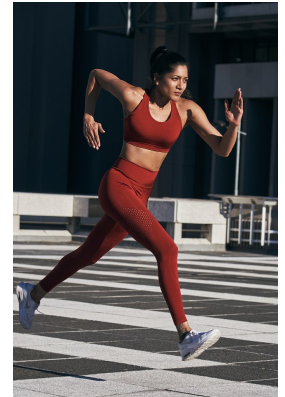

BOSS MODELS

JOHANNESBURG

HIMARSHA VENKATSAMY

Height: 174cm Bust: 86cm Waist: 66cm Hips: 94cm Shoe: 6 UK Hair: Black Eyes: Brown

BOSS MODELS

JOHANNESBURG

HIMARSHA VENKATSAMY

Height: 174cm Bust: 86cm Waist: 66cm Hips: 94cm Shoe: 6 UK Hair: Black Eyes: Brown

BOSS MODELS

JOHANNESBURG

HIMARSHA VENKATSAMY

Height: 174cm Bust: 86cm Waist: 66cm Hips: 94cm Shoe: 6 UK Hair: Black Eyes: Brown