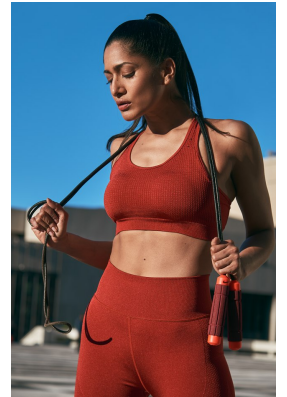

BOSS MODELS

JOHANNESBURG

HIMARSHA VENKATSAMY

Height: 174cm Bust: 86cm Waist: 66cm Hips: 94cm Shoe: 6 UK Hair: Black Eyes: Brown

BOSS MODELS

JOHANNESBURG

HIMARSHA VENKATSAMY

Height: 174cm Bust: 86cm Waist: 66cm Hips: 94cm Shoe: 6 UK Hair: Black Eyes: Brown

BOSS MODELS

JOHANNESBURG

HIMARSHA VENKATSAMY

Height: 174cm Bust: 86cm Waist: 66cm Hips: 94cm Shoe: 6 UK Hair: Black Eyes: Brown