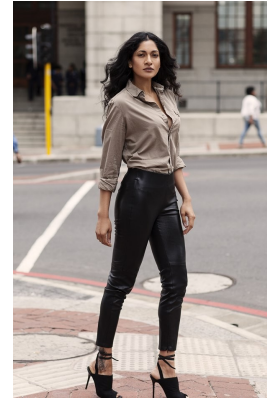

BOSS MODELS

JOHANNESBURG

HIMARSHA VENKATSAMY

Height: 174cm Bust: 86cm Waist: 66cm Hips: 94cm Shoe: 6 UK Hair: Black Eyes: Brown

BOSS MODELS

JOHANNESBURG

HIMARSHA VENKATSAMY

Height: 174cm Bust: 86cm Waist: 66cm Hips: 94cm Shoe: 6 UK Hair: Black Eyes: Brown

BOSS MODELS

JOHANNESBURG

HIMARSHA VENKATSAMY

Height: 174cm Bust: 86cm Waist: 66cm Hips: 94cm Shoe: 6 UK Hair: Black Eyes: Brown