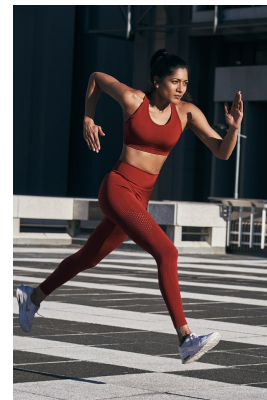

# BOSS MODELS

JOHANNESBURG

HIMARSHA VENKATSAMY

Height: 174cm Bust: 86cm Waist: 66cm Hips: 94cm Shoe: 6 UK Hair: Black Eyes: Brown