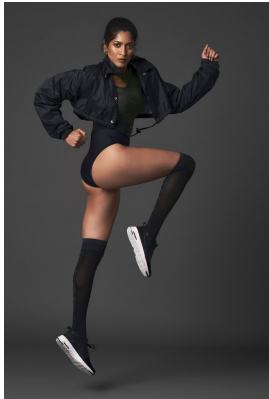

# BOSS MODELS

JOHANNESBURG

HIMARSHA VENKATSAMY

Height: 174cm Bust: 86cm Waist: 66cm Hips: 94cm Shoe: 6 UK Hair: Black Eyes: Brown