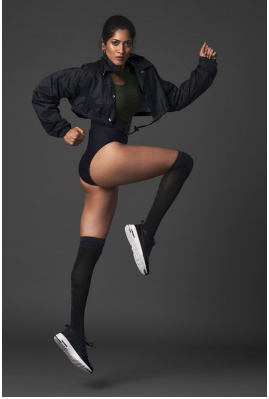

BOSS MODELS

JOHANNESBURG

HIMARSHA VENKATSAMY

Height: 174cm Bust: 86cm Waist: 66cm Hips: 94cm Shoe: 6 UK Hair: Black Eyes: Brown

BOSS MODELS

JOHANNESBURG

HIMARSHA VENKATSAMY

Height: 174cm Bust: 86cm Waist: 66cm Hips: 94cm Shoe: 6 UK Hair: Black Eyes: Brown

BOSS MODELS

JOHANNESBURG

HIMARSHA VENKATSAMY

Height: 174cm Bust: 86cm Waist: 66cm Hips: 94cm Shoe: 6 UK Hair: Black Eyes: Brown