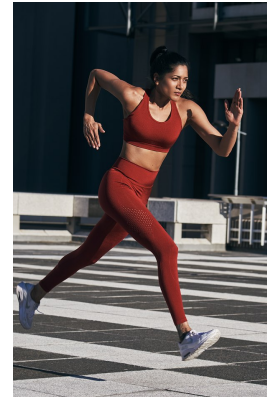

BOSS MODELS

JOHANNESBURG

HIMARSHA VENKATSAMY

Height: 174cm Bust: 86cm Waist: 66cm Hips: 94cm Shoe: 6 UK Hair: Black Eyes: Brown

BOSS MODELS

JOHANNESBURG

HIMARSHA VENKATSAMY

Height: 174cm Bust: 86cm Waist: 66cm Hips: 94cm Shoe: 6 UK Hair: Black Eyes: Brown

BOSS MODELS

JOHANNESBURG

HIMARSHA VENKATSAMY

Height: 174cm Bust: 86cm Waist: 66cm Hips: 94cm Shoe: 6 UK Hair: Black Eyes: Brown