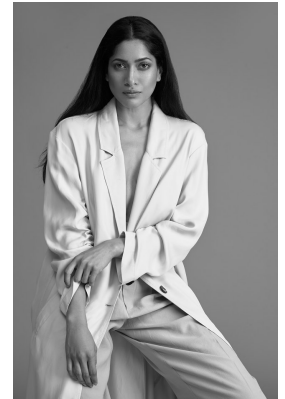

# BOSS MODELS

JOHANNESBURG

HIMARSHA VENKATSAMY

Height: 174cm Bust: 86cm Waist: 66cm Hips: 94cm Shoe: 6 UK Hair: Black Eyes: Brown