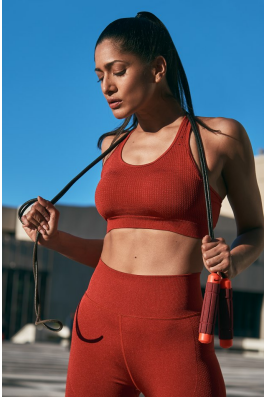

BOSS MODELS

JOHANNESBURG

HIMARSHA VENKATSAMY

Height: 174cm Bust: 86cm Waist: 66cm Hips: 94cm Shoe: 6 UK Hair: Black Eyes: Brown

BOSS MODELS

JOHANNESBURG

HIMARSHA VENKATSAMY

Height: 174cm Bust: 86cm Waist: 66cm Hips: 94cm Shoe: 6 UK Hair: Black Eyes: Brown

BOSS MODELS

JOHANNESBURG

HIMARSHA VENKATSAMY

Height: 174cm Bust: 86cm Waist: 66cm Hips: 94cm Shoe: 6 UK Hair: Black Eyes: Brown