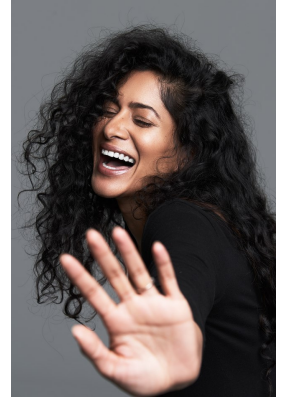

BOSS MODELS

JOHANNESBURG

HIMARSHA VENKATSAMY

Height: 174cm Bust: 86cm Waist: 66cm Hips: 94cm Shoe: 6 UK Hair: Black Eyes: Brown

BOSS MODELS

JOHANNESBURG

HIMARSHA VENKATSAMY

Height: 174cm Bust: 86cm Waist: 66cm Hips: 94cm Shoe: 6 UK Hair: Black Eyes: Brown

BOSS MODELS

JOHANNESBURG

HIMARSHA VENKATSAMY

Height: 174cm Bust: 86cm Waist: 66cm Hips: 94cm Shoe: 6 UK Hair: Black Eyes: Brown