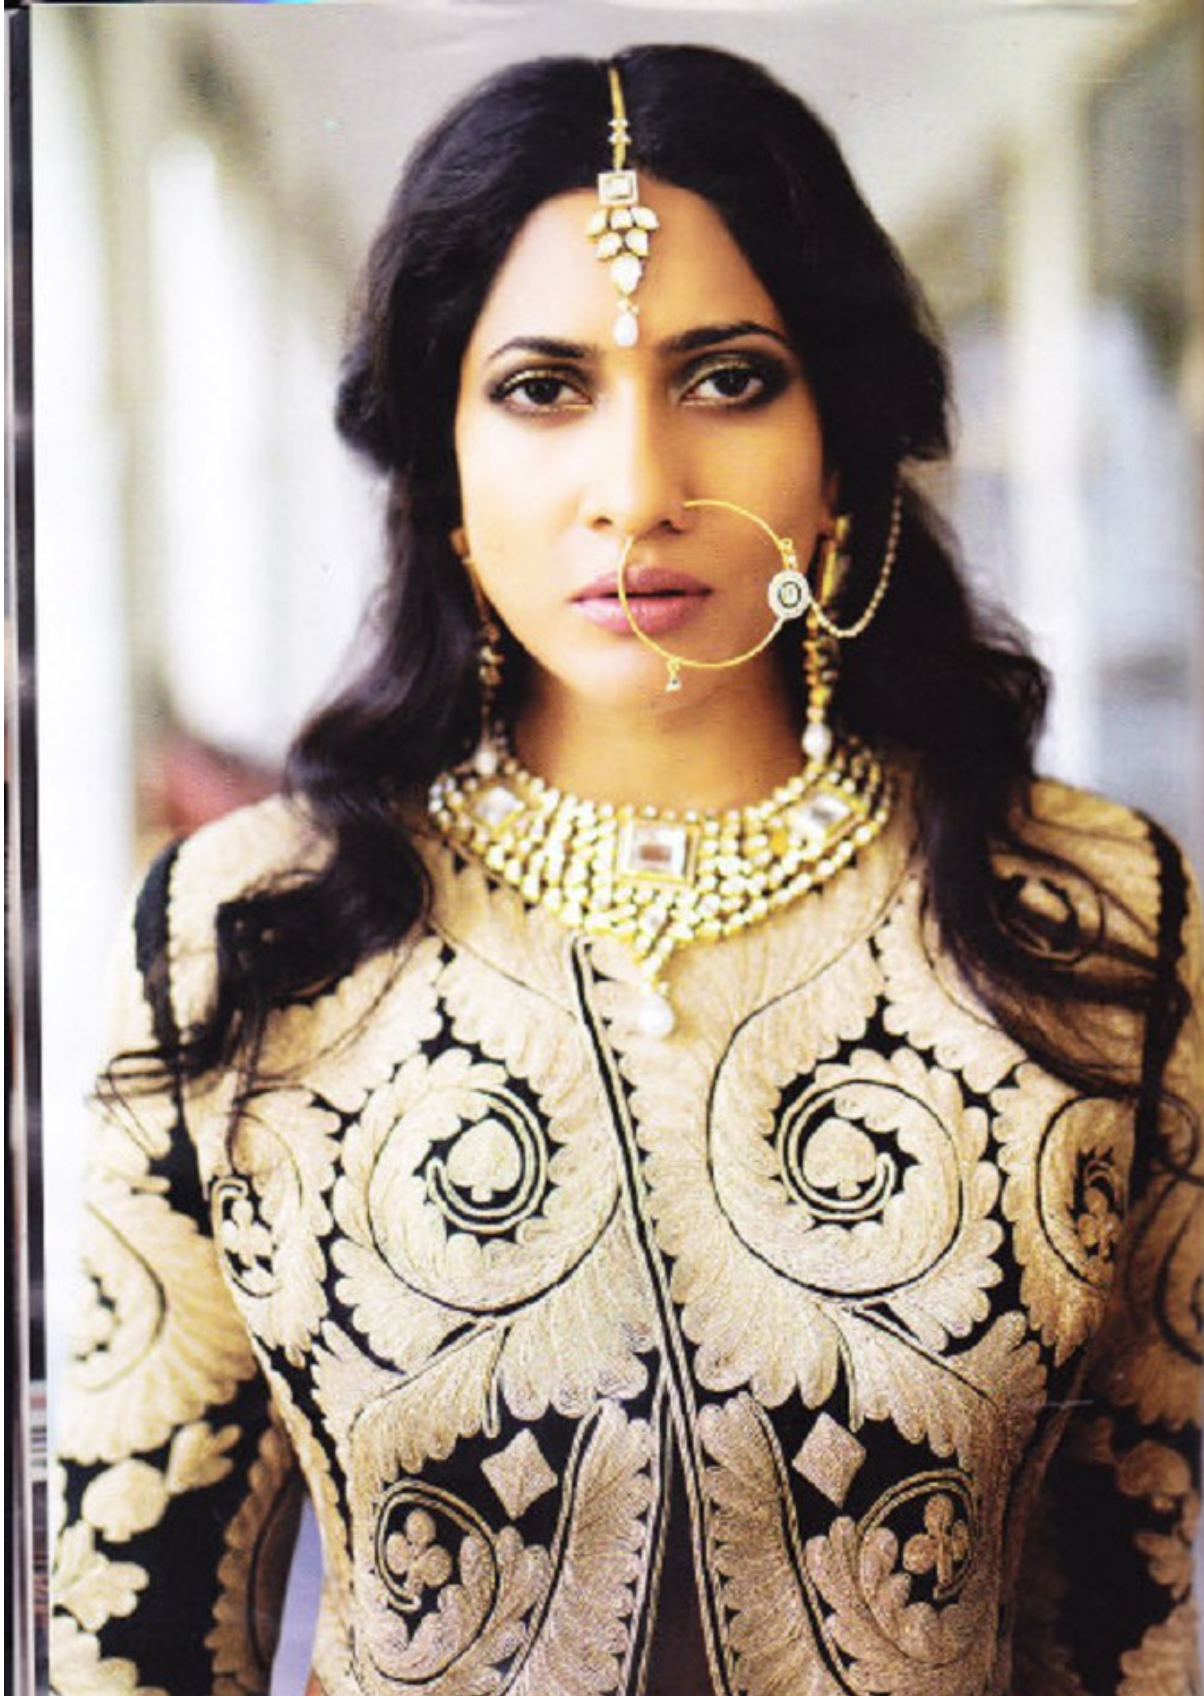

HIMARSHA VENKATSAMY

BOSS MODELS

JOHANNESBURG

HIMARSHA VENKATSAMY

Height: 174cm Bust: 86cm Waist: 66cm Hips: 94cm Shoe: 6 UK Hair: Black Eyes: Brown