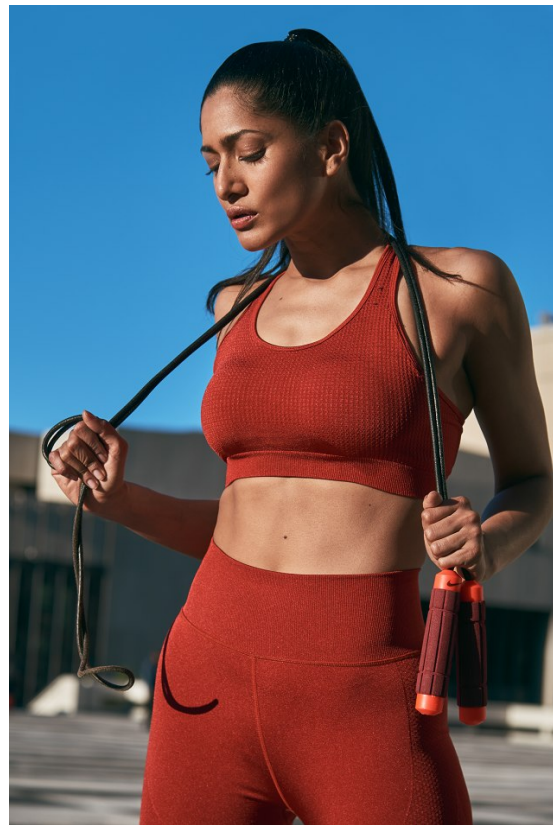

BOSS MODELS

JOHANNESBURG

HIMARSHA VENKATSAMY

Height: 174cm Bust: 86cm Waist: 66cm Hips: 94cm Shoe: 6 UK Hair: Black Eyes: Brown