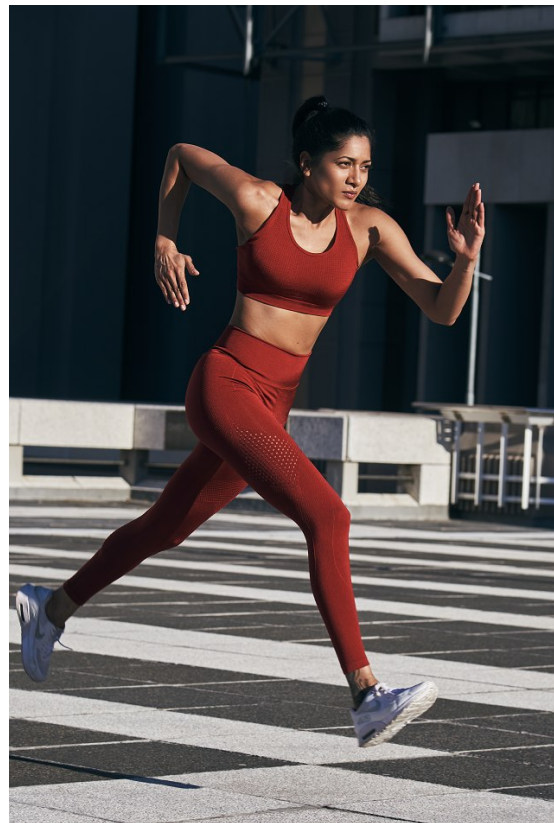

BOSS MODELS

JOHANNESBURG

HIMARSHA VENKATSAMY

Height: 174cm Bust: 86cm Waist: 66cm Hips: 94cm Shoe: 6 UK Hair: Black Eyes: Brown