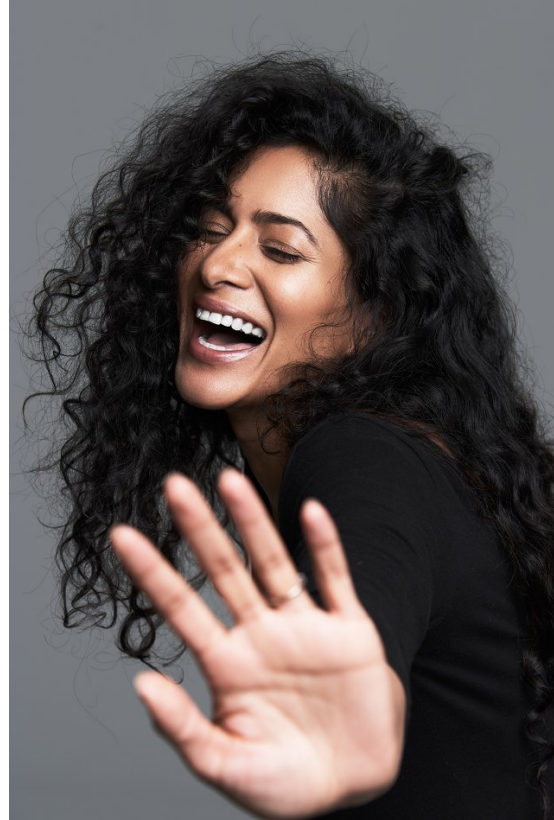

BOSS MODELS

JOHANNESBURG

HIMARSHA VENKATSAMY

Height: 174cm Bust: 86cm Waist: 66cm Hips: 94cm Shoe: 6 UK Hair: Black Eyes: Brown