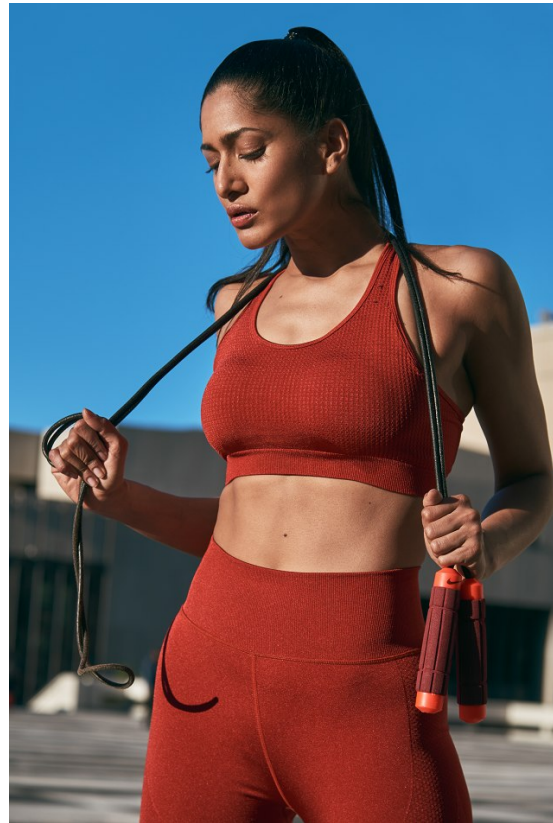

BOSS MODELS

JOHANNESBURG

HIMARSHA VENKATSAMY

Height: 174cm Bust: 86cm Waist: 66cm Hips: 94cm Shoe: 6 UK Hair: Black Eyes: Brown