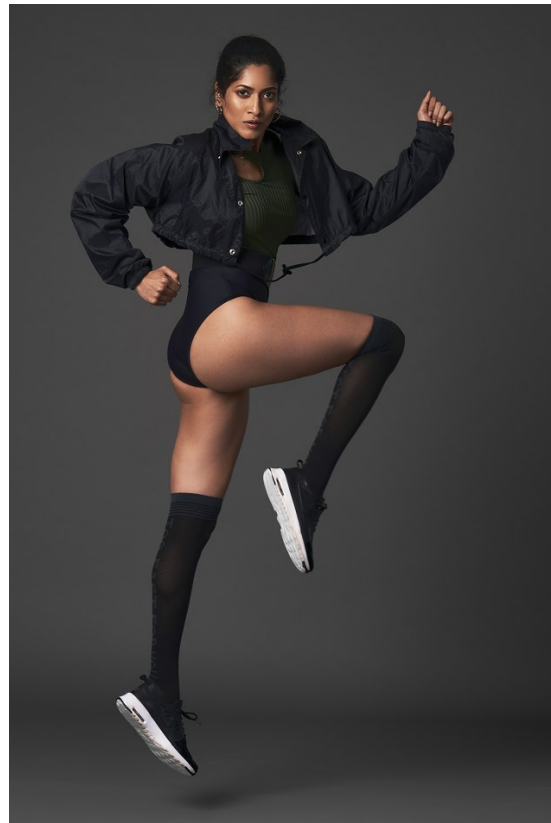

BOSS MODELS

JOHANNESBURG

HIMARSHA VENKATSAMY

Height: 174cm Bust: 86cm Waist: 66cm Hips: 94cm Shoe: 6 UK Hair: Black Eyes: Brown

BOSS MODELS

JOHANNESBURG

HIMARSHA VENKATSAMY

Height: 174cm Bust: 86cm Waist: 66cm Hips: 94cm Shoe: 6 UK Hair: Black Eyes: Brown