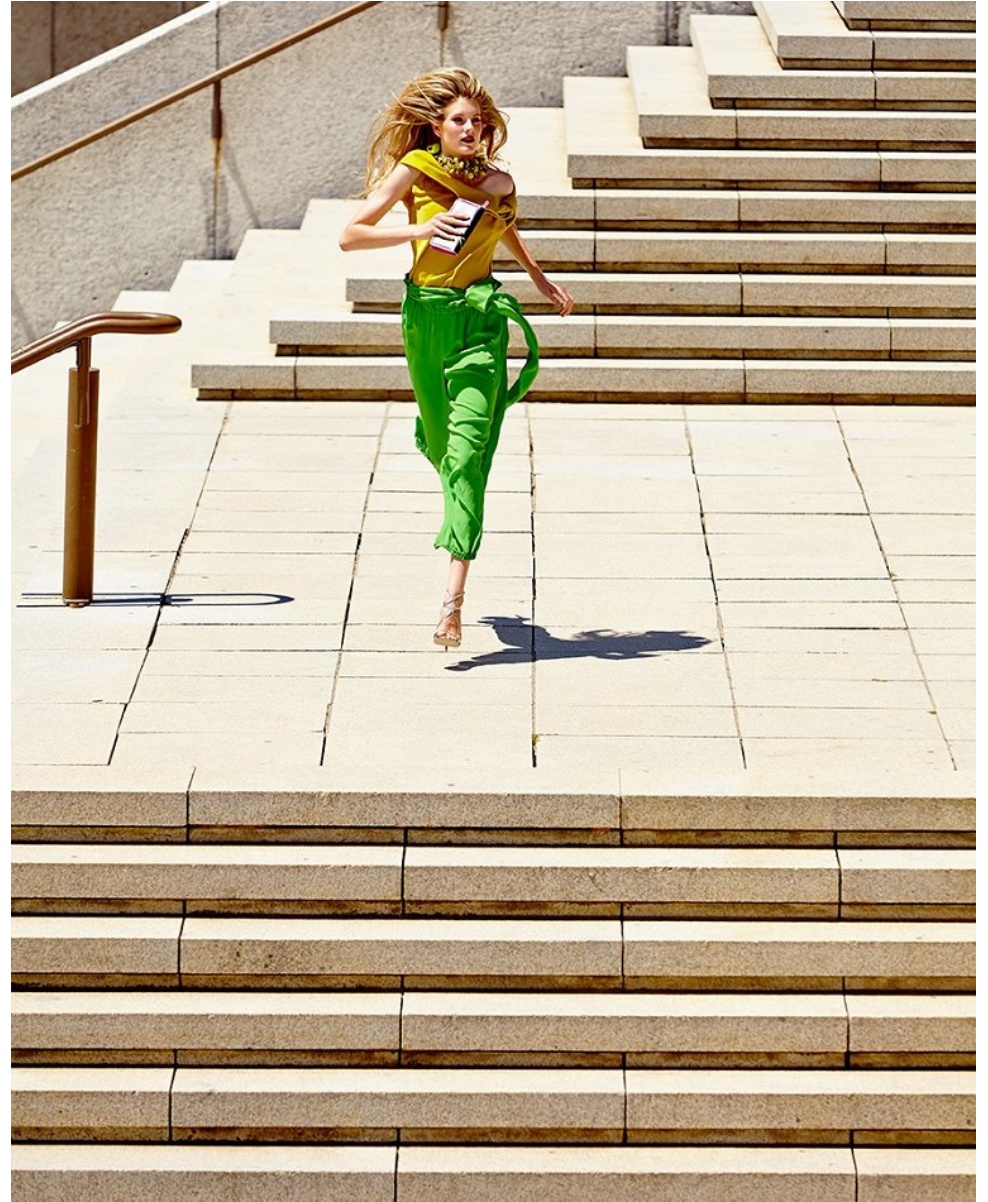

BOSS MODELS

JOHANNESBURG

EMILIE-ROSE OLDNALL

Height: 175cm Bust: 93cm Waist: 71cm Hips: 97cm Shoe: 7 UK Hair: Blonde Eyes: Blue