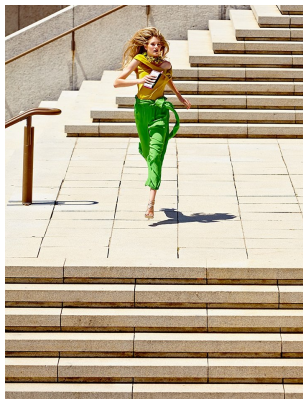

BOSS MODELS

JOHANNESBURG

EMILIE-ROSE OLDNALL

Height: 175cm Bust: 93cm Waist: 71cm Hips: 97cm Shoe: 7 UK Hair: Blonde Eyes: Blue

BOSS MODELS

JOHANNESBURG

EMILIE-ROSE OLDNALL

Height: 175cm Bust: 93cm Waist: 71cm Hips: 97cm Shoe: 7 UK Hair: Blonde Eyes: Blue