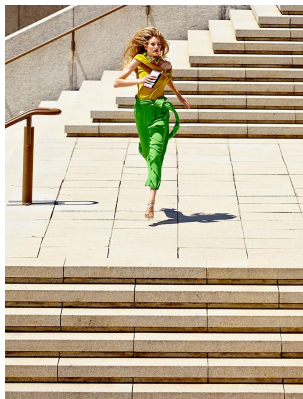

## EMILIE-ROSE OLDNALL

Height: 175cm Bust: 93cm Waist: 71cm Hips: 97cm Shoe: 7 UK Hair: Blonde Eyes: Blue