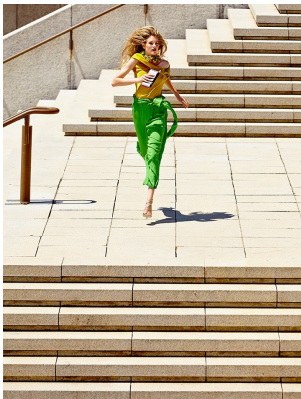

## EMILIE-ROSE OLDNALL

Height: 175cm Bust: 93cm Waist: 71cm Hips: 97cm Shoe: 7 UK Hair: Blonde Eyes: Blue