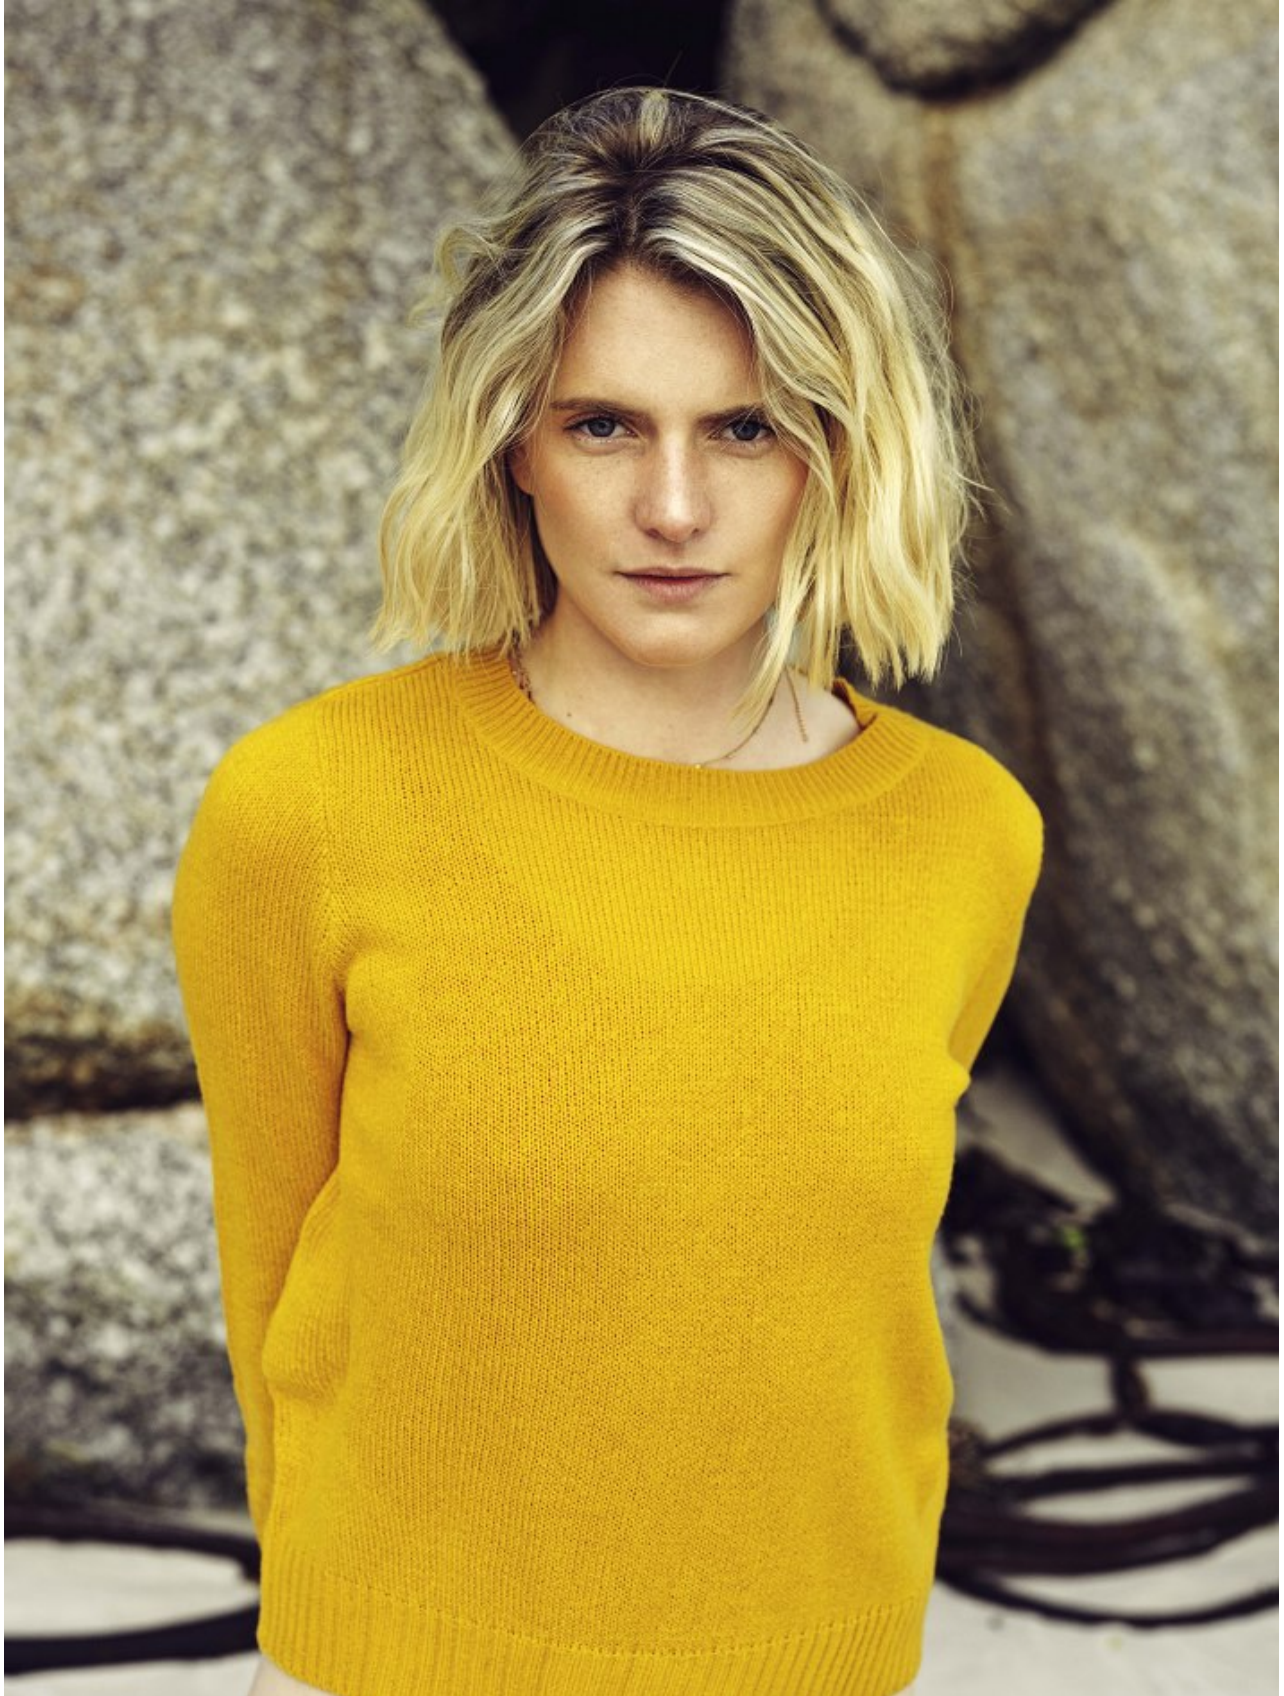

EMILIE-ROSE OLDNALL

BOSS MODELS

JOHANNESBURG

EMILIE-ROSE OLDNALL

Height: 175cm Bust: 93cm Waist: 71cm Hips: 97cm Shoe: 7 UK Hair: Blonde Eyes: Blue