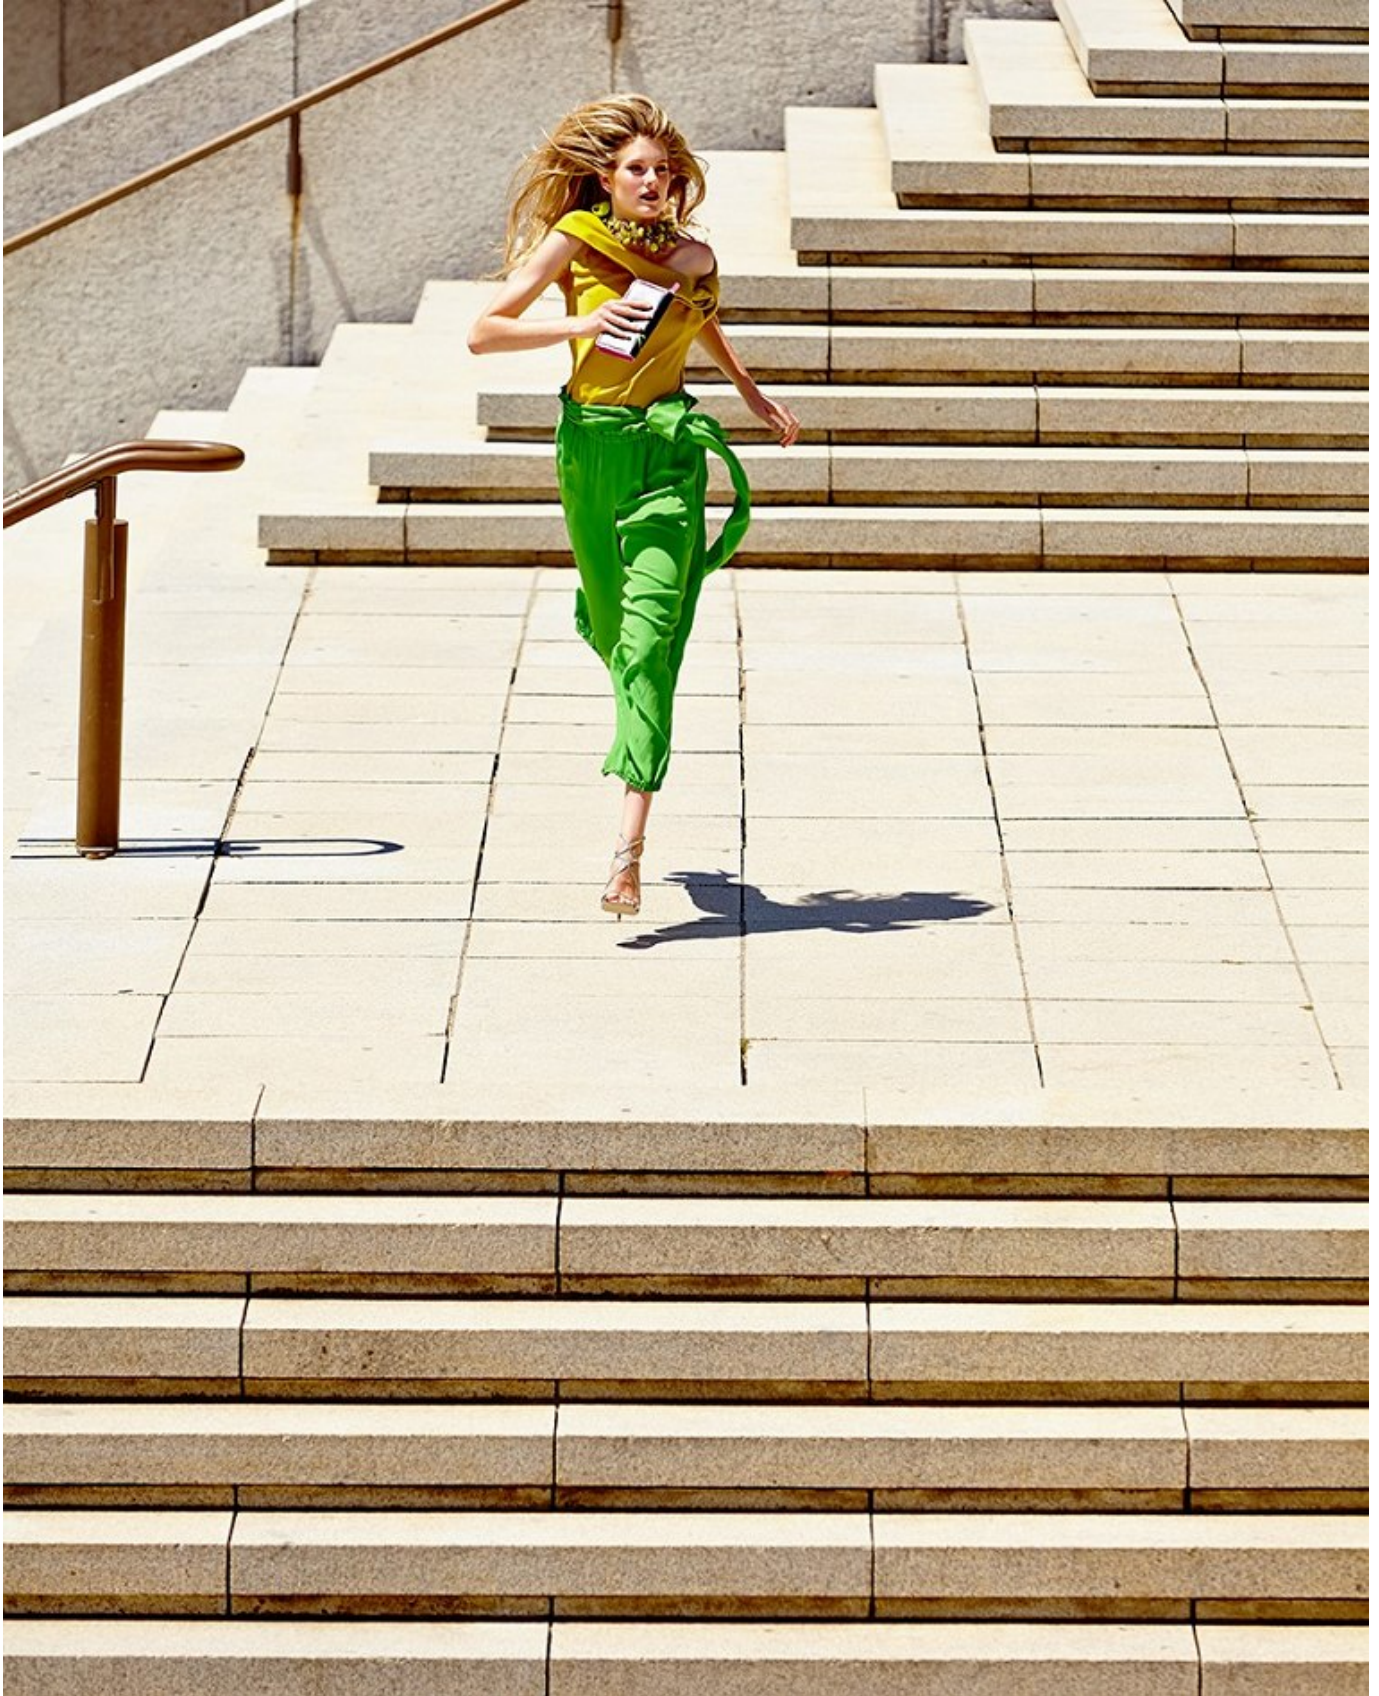

EMILIE-ROSE OLDNALL

BOSS MODELS

JOHANNESBURG

EMILIE-ROSE OLDNALL

Height: 175cm Bust: 93cm Waist: 71cm Hips: 97cm Shoe: 7 UK Hair: Blonde Eyes: Blue