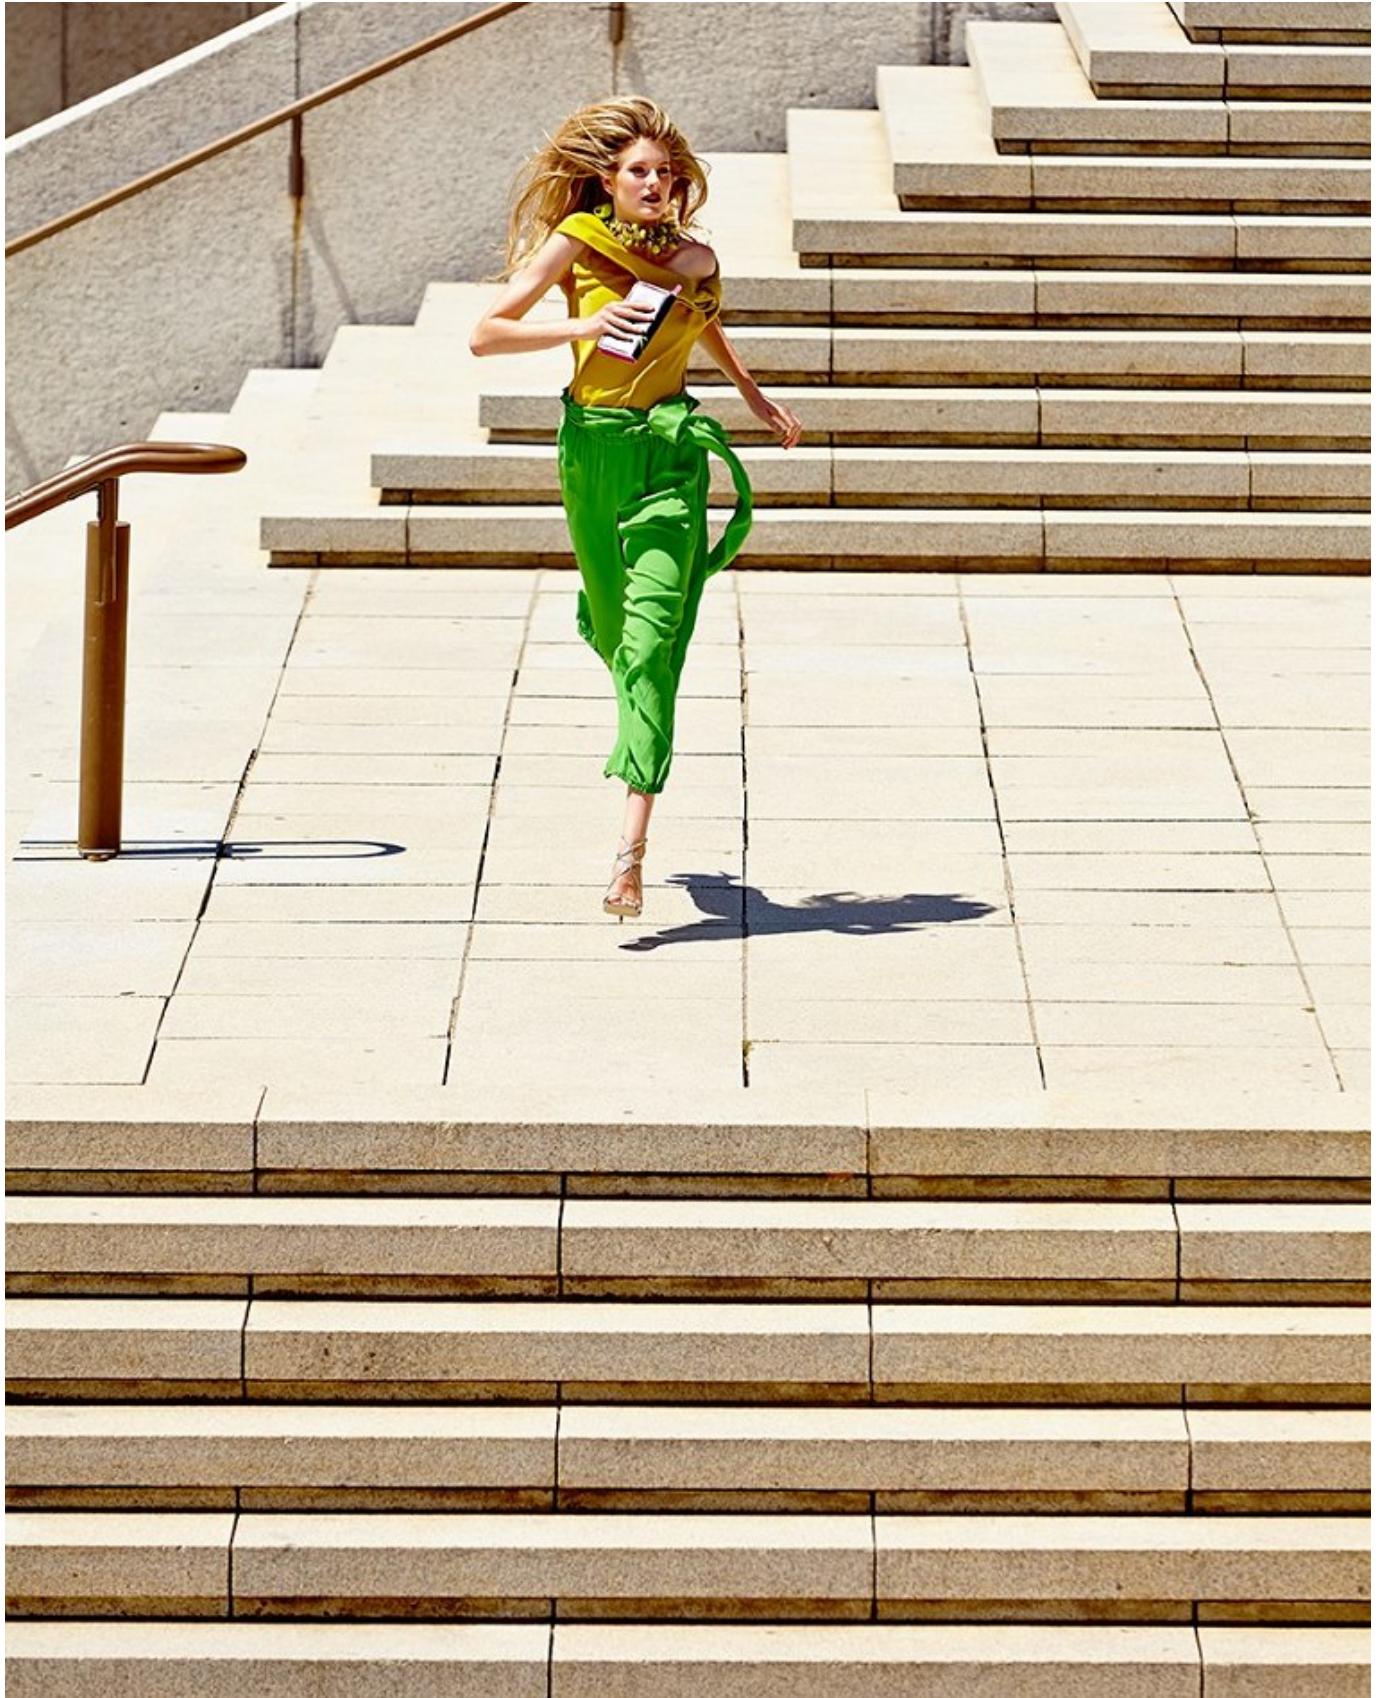

EMILIE-ROSE OLDNALL

BOSS MODELS

JOHANNESBURG

EMILIE-ROSE OLDNALL

Height: 175cm Bust: 93cm Waist: 71cm Hips: 97cm Shoe: 7 UK Hair: Blonde Eyes: Blue