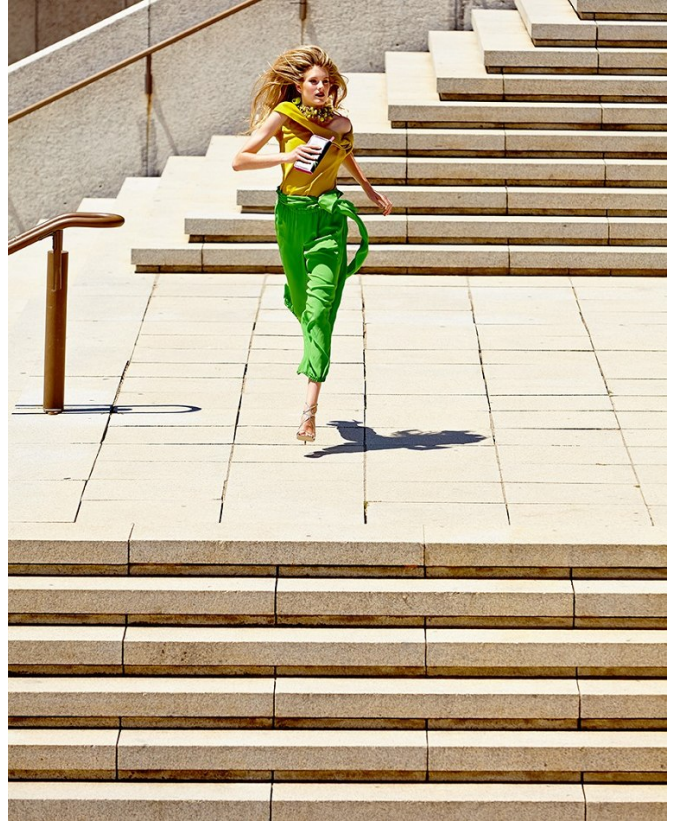

BOSS MODELS

JOHANNESBURG

EMILIE-ROSE OLDNALL

Height: 175cm Bust: 93cm Waist: 71cm Hips: 97cm Shoe: 7 UK Hair: Blonde Eyes: Blue