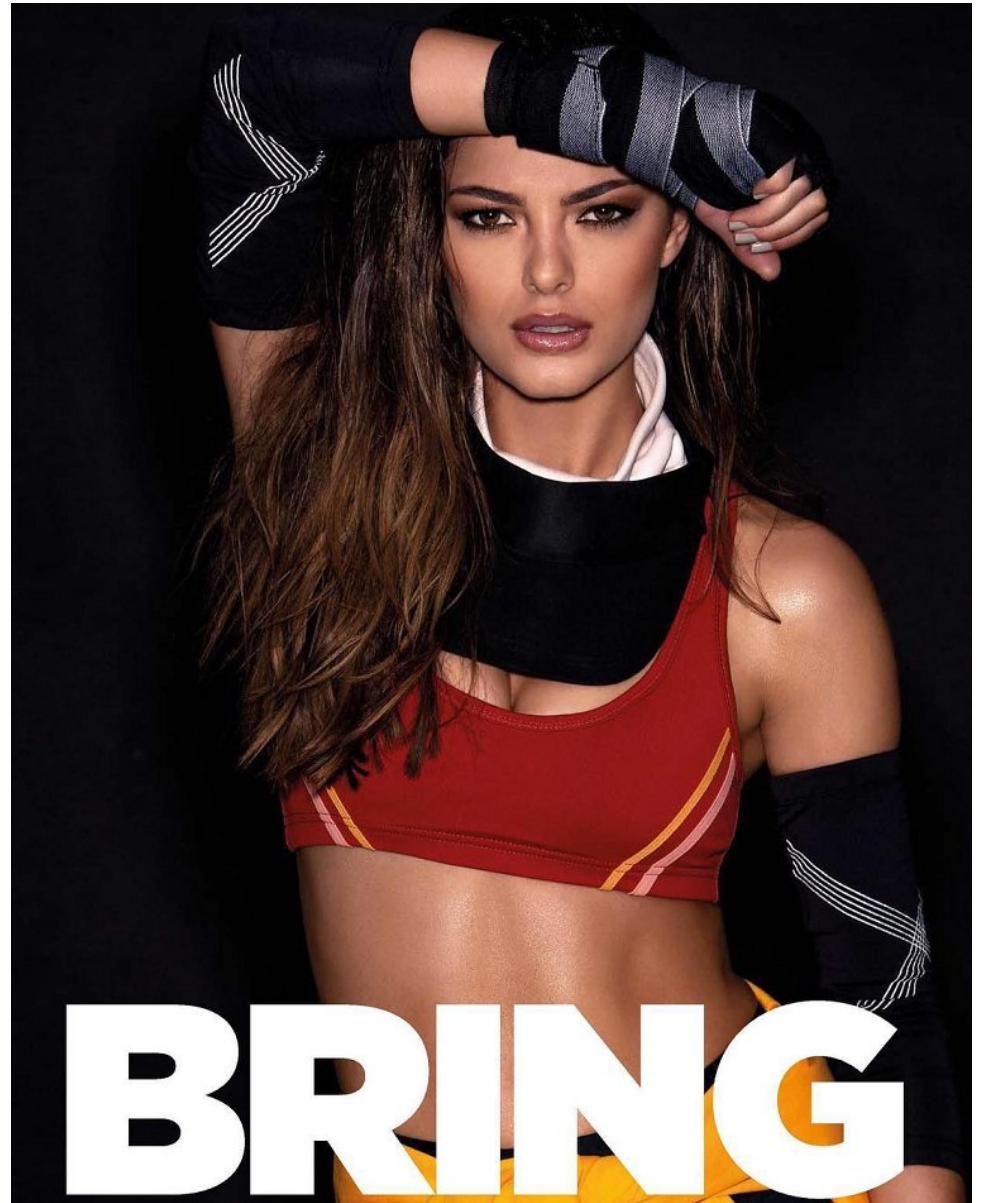

BOSS MODELS

JOHANNESBURG

DEMI - LEIGH TEBOW

Height: 171cm Bust: 82cm Waist: 66cm Hips: 90cm Shoe: 6 UK Hair: Brown Eyes: Brown

BOSS MODELS

JOHANNESBURG

DEMI - LEIGH TEBOW

Height: 171cm Bust: 82cm Waist: 66cm Hips: 90cm Shoe: 6 UK Hair: Brown Eyes: Brown