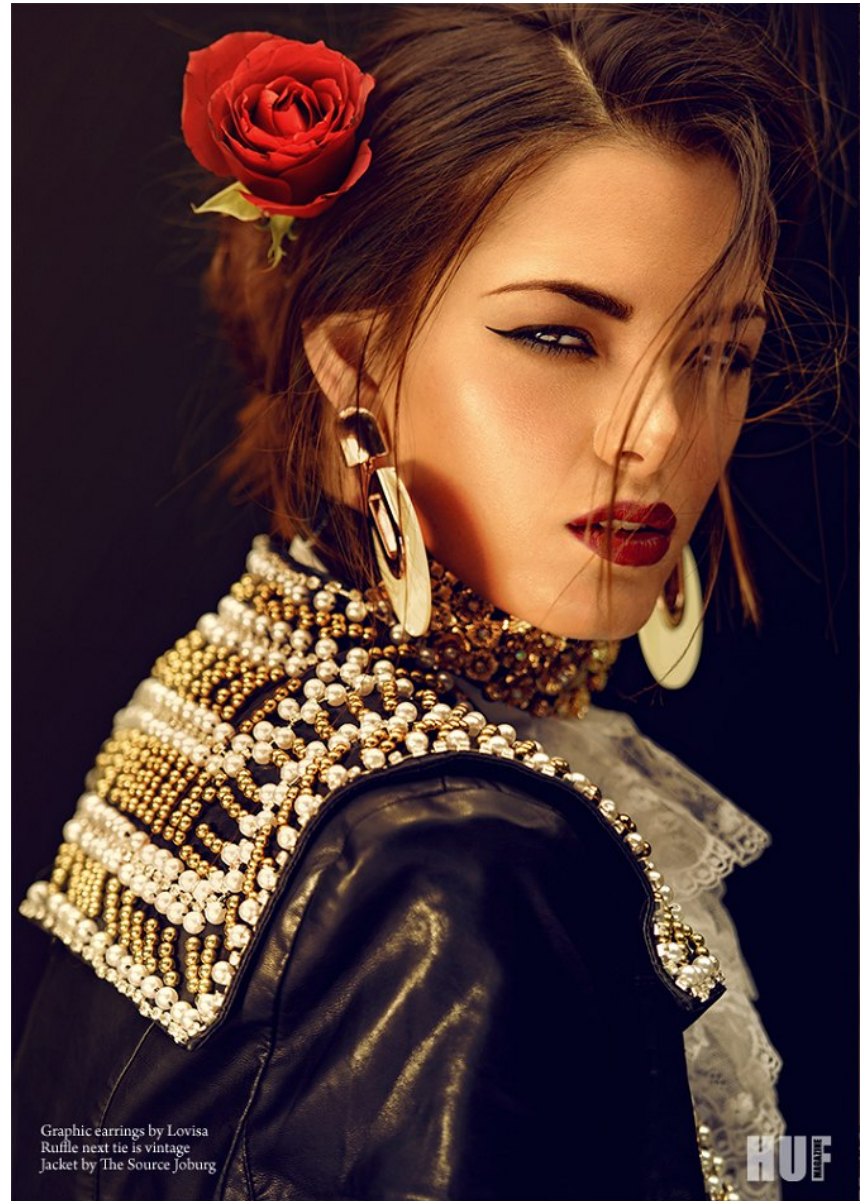

BOSS MODELS

JOHANNESBURG

DEMI - LEIGH TEBOW

Height: 171cm Bust: 82cm Waist: 66cm Hips: 90cm Shoe: 6 UK Hair: Brown Eyes: Brown