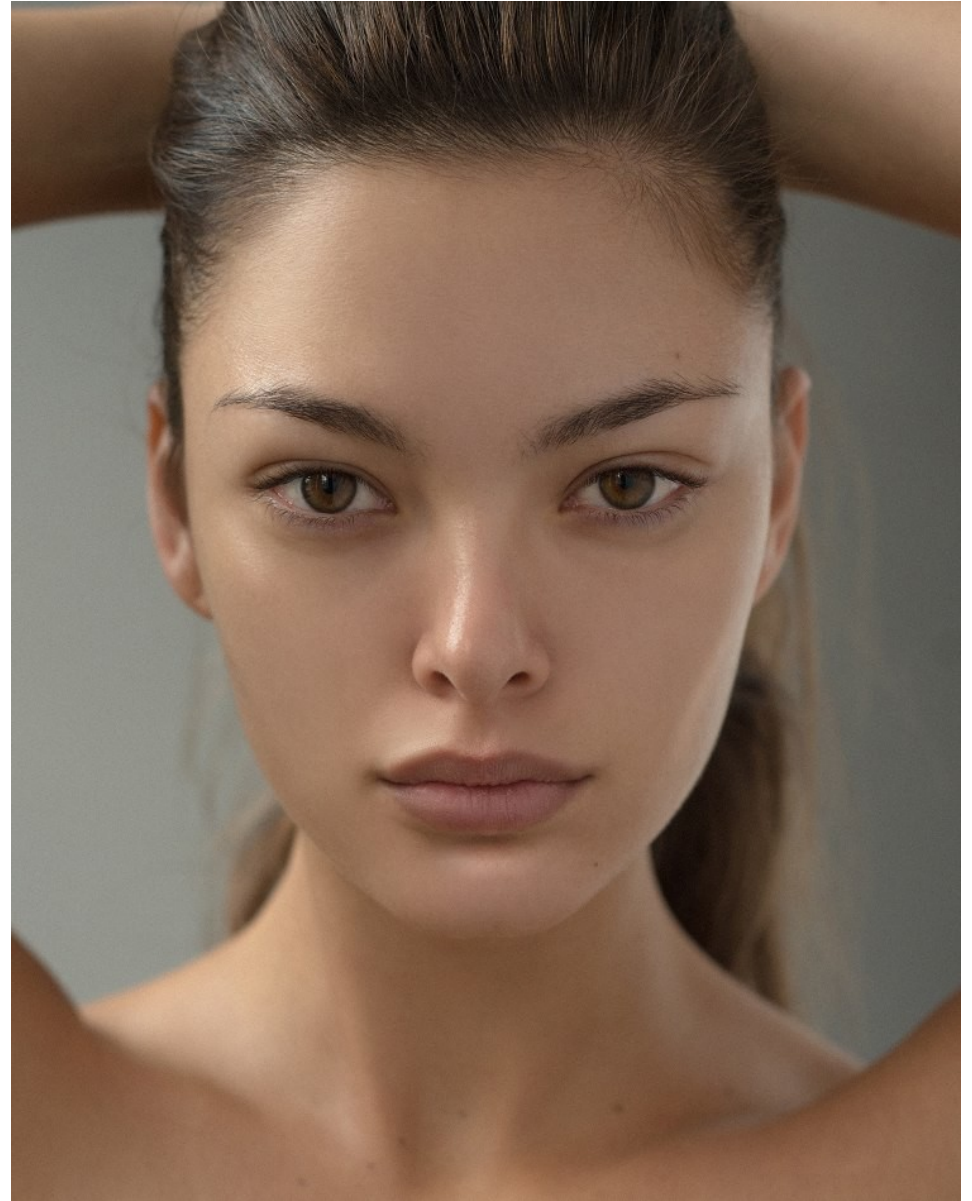

BOSS MODELS

JOHANNESBURG

Height: 171cm Bust: 82cm Waist: 66cm Hips: 90cm Shoe: 6 UK Hair: Brown Eyes: Brown