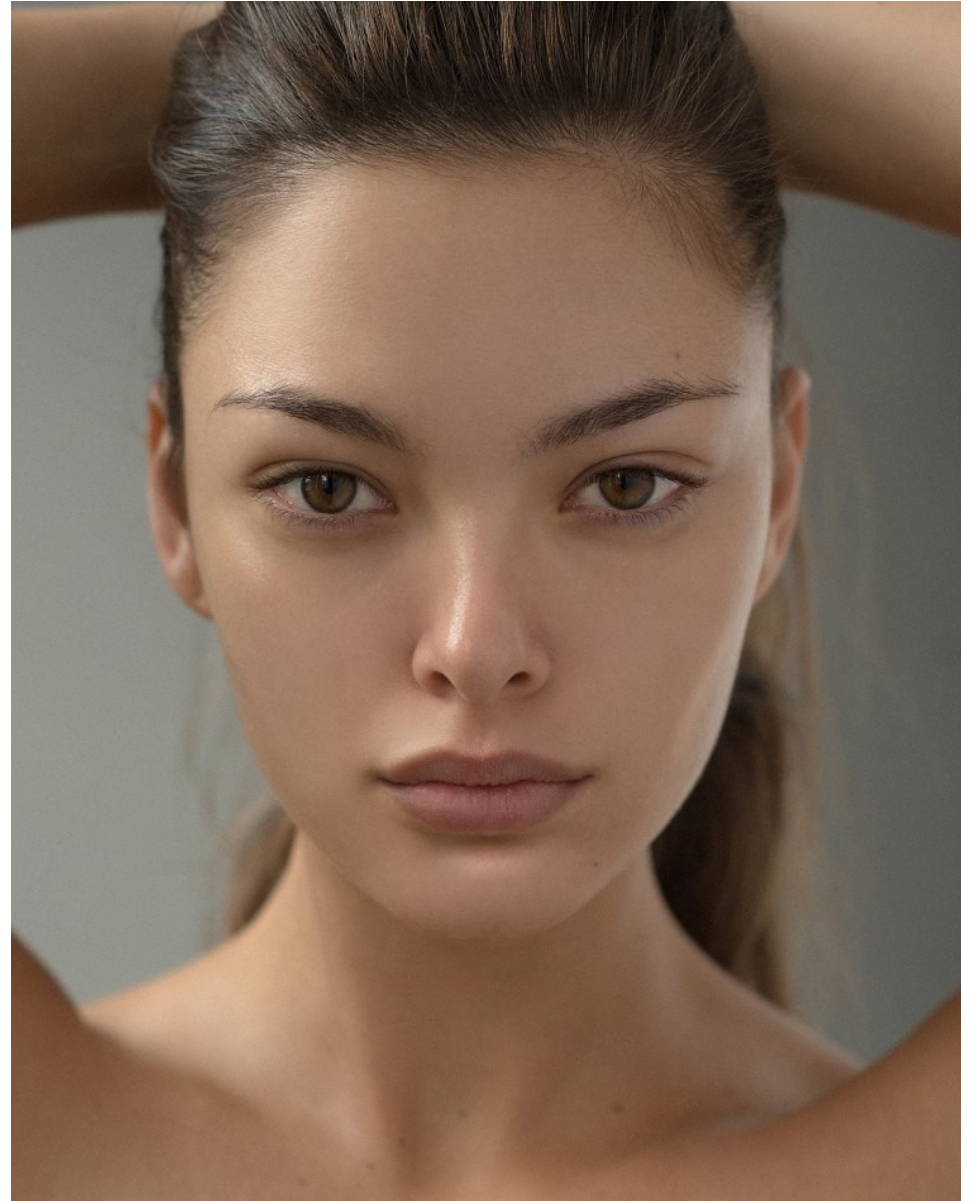

BOSS MODELS

JOHANNESBURG

DEMI - LEIGH TEBOW

Height: 171cm Bust: 82cm Waist: 66cm Hips: 90cm Shoe: 6 UK Hair: Brown Eyes: Brown