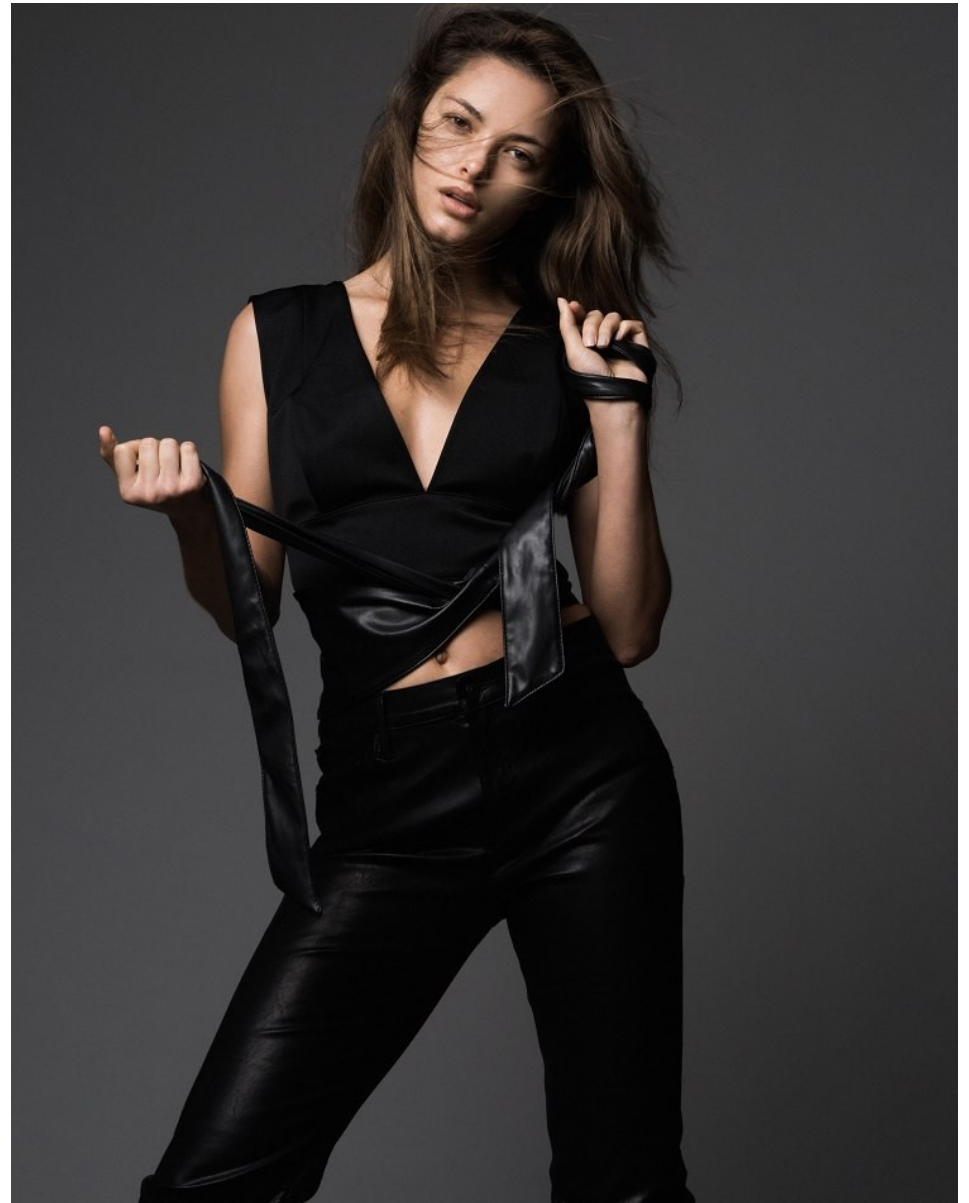

BOSS MODELS

JOHANNESBURG

DEMI - LEIGH TEBOW

Height: 171cm Bust: 82cm Waist: 66cm Hips: 90cm Shoe: 6 UK Hair: Brown Eyes: Brown

BOSS MODELS

JOHANNESBURG

DEMI - LEIGH TEBOW

Height: 171cm Bust: 82cm Waist: 66cm Hips: 90cm Shoe: 6 UK Hair: Brown Eyes: Brown