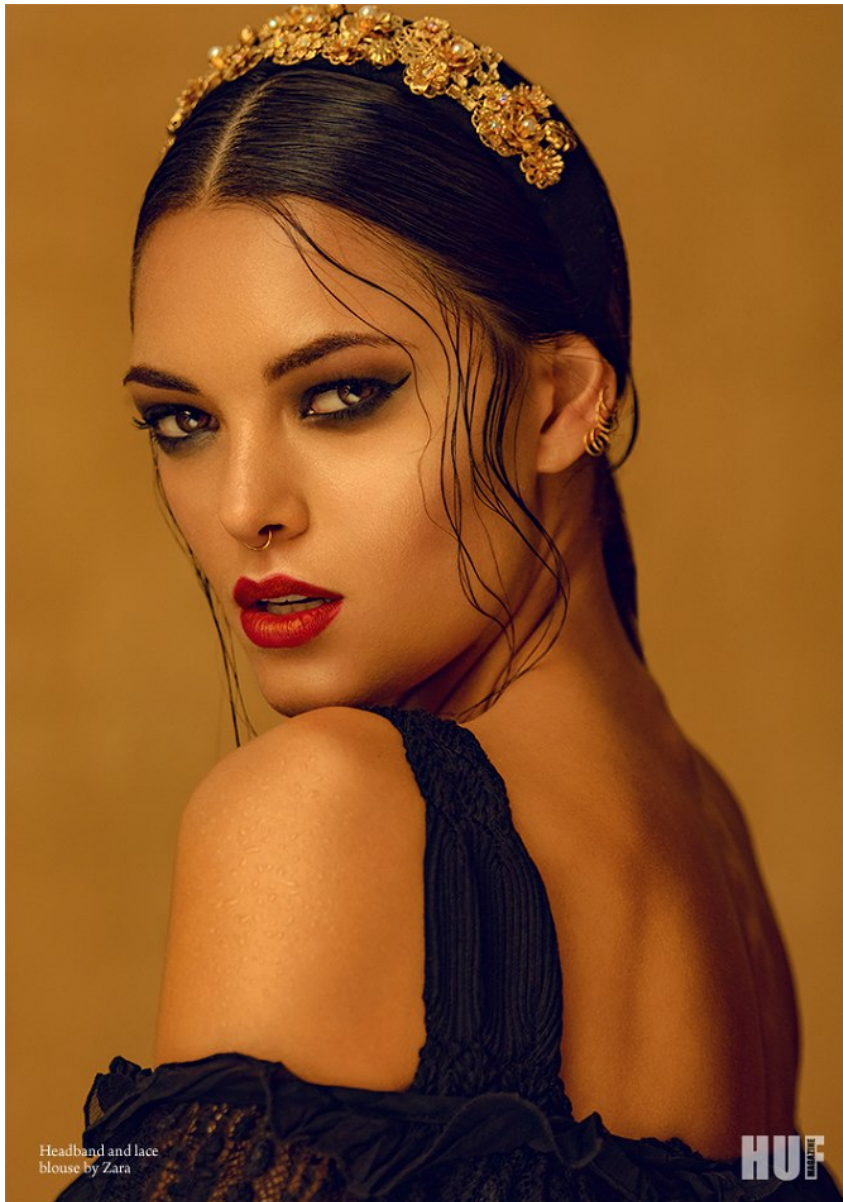

BOSS MODELS

JOHANNESBURG

Height: 171cm Bust: 82cm Waist: 66cm Hips: 90cm Shoe: 6 UK Hair: Brown Eyes: Brown