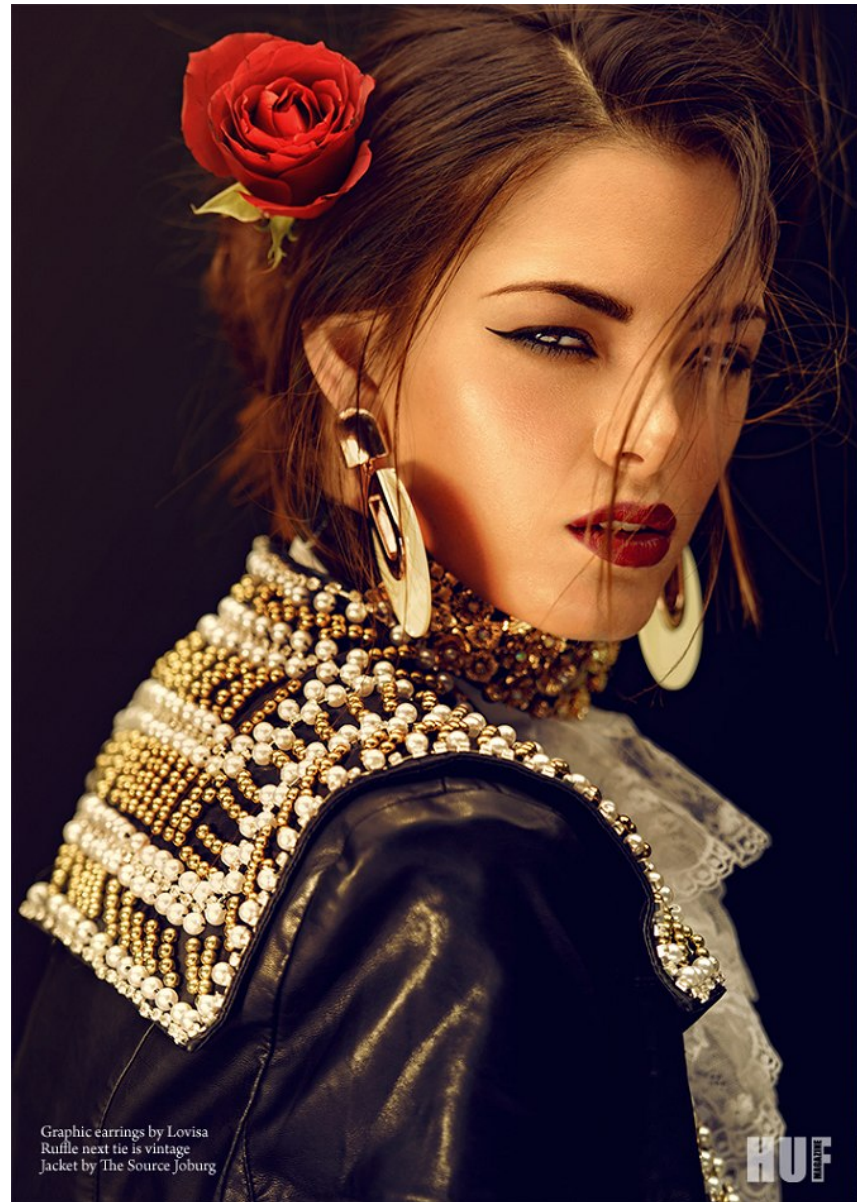

BOSS MODELS

JOHANNESBURG

Height: 171cm Bust: 82cm Waist: 66cm Hips: 90cm Shoe: 6 UK Hair: Brown Eyes: Brown