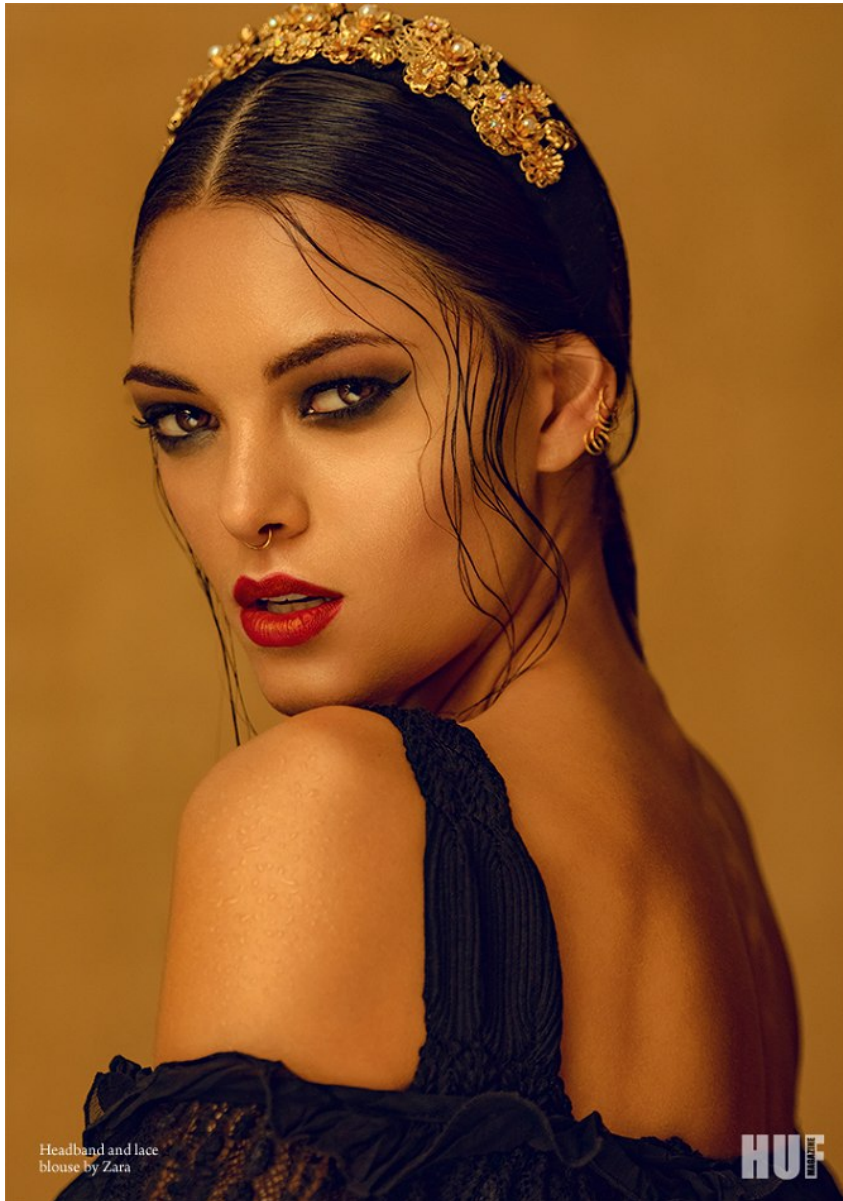

BOSS MODELS

JOHANNESBURG

DEMI - LEIGH TEBOW

Height: 171cm Bust: 82cm Waist: 66cm Hips: 90cm Shoe: 6 UK Hair: Brown Eyes: Brown