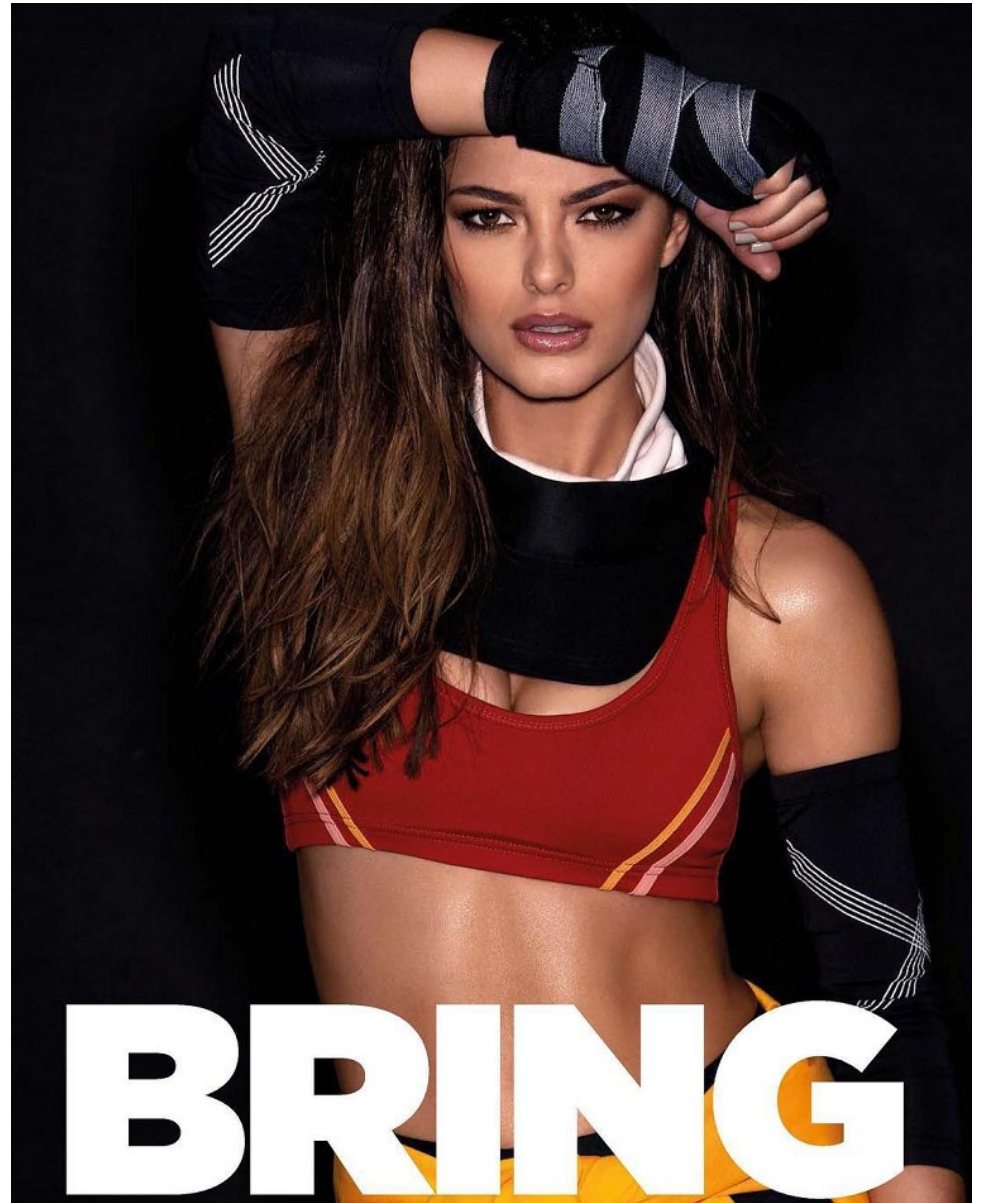

BOSS MODELS

JOHANNESBURG

Height: 171cm Bust: 82cm Waist: 66cm Hips: 90cm Shoe: 6 UK Hair: Brown Eyes: Brown