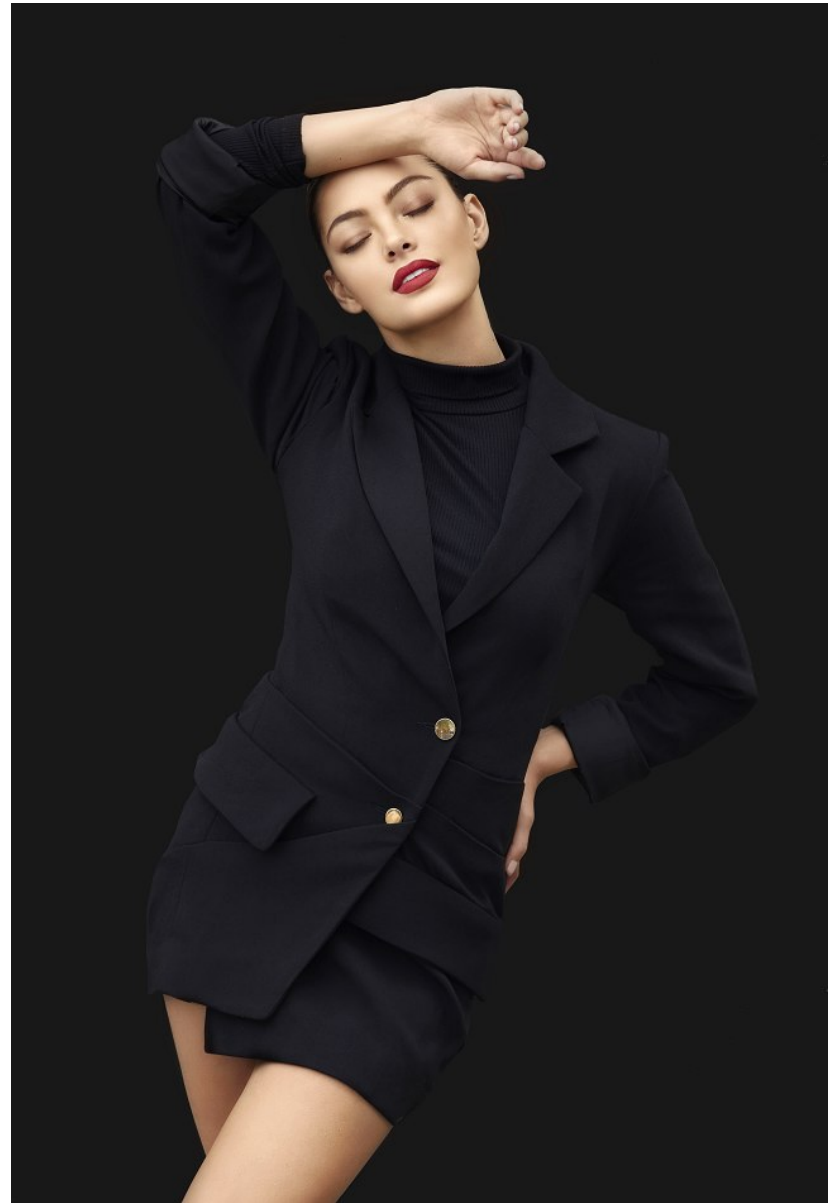

BOSS MODELS

JOHANNESBURG

DEMI - LEIGH TEBOW

Height: 171cm Bust: 82cm Waist: 66cm Hips: 90cm Shoe: 6 UK Hair: Brown Eyes: Brown