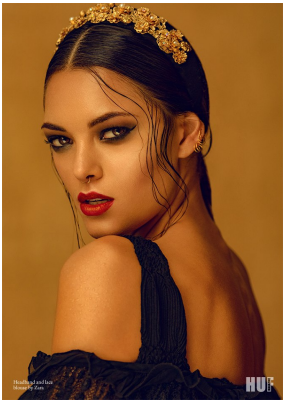

BOSS MODELS

JOHANNESBURG

DEMI - LEIGH TEBOW

Height: 171cm Bust: 82cm Waist: 66cm Hips: 90cm Shoe: 6 UK Hair: Brown Eyes: Brown

BOSS MODELS

JOHANNESBURG

DEMI - LEIGH TEBOW

Height: 171cm Bust: 82cm Waist: 66cm Hips: 90cm Shoe: 6 UK Hair: Brown Eyes: Brown

BOSS MODELS

JOHANNESBURG

DEMI - LEIGH TEBOW

Height: 171cm Bust: 82cm Waist: 66cm Hips: 90cm Shoe: 6 UK Hair: Brown Eyes: Brown