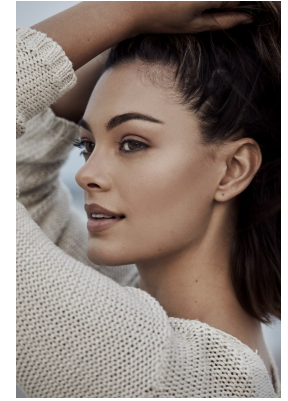

BOSS MODELS

JOHANNESBURG

DEMI - LEIGH TEBOW

Height: 171cm Bust: 82cm Waist: 66cm Hips: 90cm Shoe: 6 UK Hair: Brown Eyes: Brown

BOSS MODELS

JOHANNESBURG

DEMI - LEIGH TEBOW

Height: 171cm Bust: 82cm Waist: 66cm Hips: 90cm Shoe: 6 UK Hair: Brown Eyes: Brown

BOSS MODELS

JOHANNESBURG

DEMI - LEIGH TEBOW

Height: 171cm Bust: 82cm Waist: 66cm Hips: 90cm Shoe: 6 UK Hair: Brown Eyes: Brown