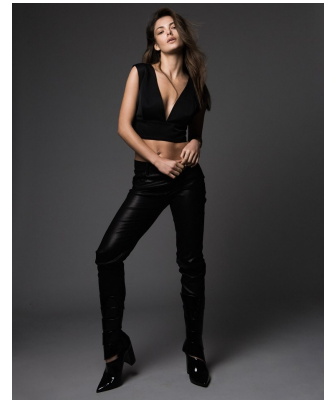

BOSS MODELS

JOHANNESBURG

DEMI - LEIGH TEBOW

Height: 171cm Bust: 82cm Waist: 66cm Hips: 90cm Shoe: 6 UK Hair: Brown Eyes: Brown

BOSS MODELS

JOHANNESBURG

DEMI - LEIGH TEBOW

Height: 171cm Bust: 82cm Waist: 66cm Hips: 90cm Shoe: 6 UK Hair: Brown Eyes: Brown

BOSS MODELS

JOHANNESBURG

DEMI - LEIGH TEBOW

Height: 171cm Bust: 82cm Waist: 66cm Hips: 90cm Shoe: 6 UK Hair: Brown Eyes: Brown