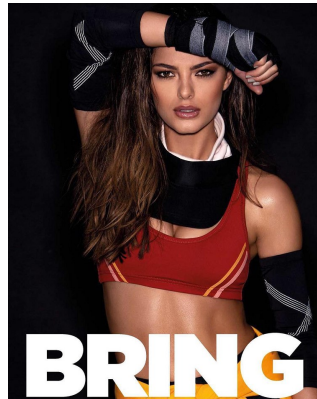

BOSS MODELS

JOHANNESBURG

DEMI - LEIGH TEBOW

Height: 171cm Bust: 82cm Waist: 66cm Hips: 90cm Shoe: 6 UK Hair: Brown Eyes: Brown

BOSS MODELS

JOHANNESBURG

DEMI - LEIGH TEBOW

Height: 171cm Bust: 82cm Waist: 66cm Hips: 90cm Shoe: 6 UK Hair: Brown Eyes: Brown

BOSS MODELS

JOHANNESBURG

DEMI - LEIGH TEBOW

Height: 171cm Bust: 82cm Waist: 66cm Hips: 90cm Shoe: 6 UK Hair: Brown Eyes: Brown