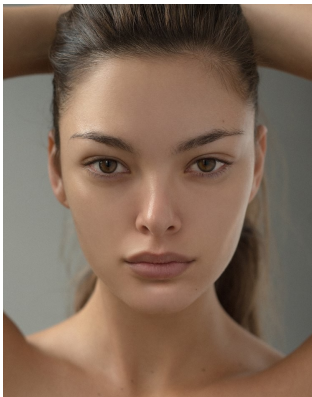

BOSS MODELS

JOHANNESBURG

DEMI - LEIGH TEBOW

Height: 171cm Bust: 82cm Waist: 66cm Hips: 90cm Shoe: 6 UK Hair: Brown Eyes: Brown

BOSS MODELS

JOHANNESBURG

DEMI - LEIGH TEBOW

Height: 171cm Bust: 82cm Waist: 66cm Hips: 90cm Shoe: 6 UK Hair: Brown Eyes: Brown

BOSS MODELS

JOHANNESBURG

DEMI - LEIGH TEBOW

Height: 171cm Bust: 82cm Waist: 66cm Hips: 90cm Shoe: 6 UK Hair: Brown Eyes: Brown