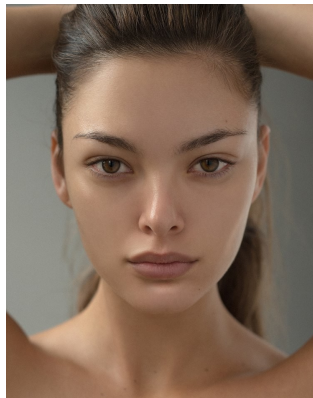

BOSS MODELS

JOHANNESBURG

DEMI - LEIGH TEBOW

Height: 171cm Bust: 82cm Waist: 66cm Hips: 90cm Shoe: 6 UK Hair: Brown Eyes: Brown

BOSS MODELS

JOHANNESBURG

DEMI - LEIGH TEBOW

Height: 171cm Bust: 82cm Waist: 66cm Hips: 90cm Shoe: 6 UK Hair: Brown Eyes: Brown

BOSS MODELS

JOHANNESBURG

DEMI - LEIGH TEBOW

Height: 171cm Bust: 82cm Waist: 66cm Hips: 90cm Shoe: 6 UK Hair: Brown Eyes: Brown