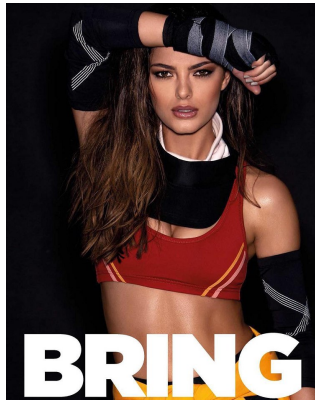

BOSS MODELS

JOHANNESBURG

DEMI - LEIGH TEBOW

Height: 171cm Bust: 82cm Waist: 66cm Hips: 90cm Shoe: 6 UK Hair: Brown Eyes: Brown

BOSS MODELS

JOHANNESBURG

DEMI - LEIGH TEBOW

Height: 171cm Bust: 82cm Waist: 66cm Hips: 90cm Shoe: 6 UK Hair: Brown Eyes: Brown

BOSS MODELS

JOHANNESBURG

DEMI - LEIGH TEBOW

Height: 171cm Bust: 82cm Waist: 66cm Hips: 90cm Shoe: 6 UK Hair: Brown Eyes: Brown