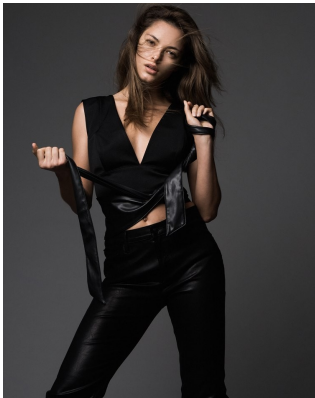

BOSS MODELS

JOHANNESBURG

DEMI - LEIGH TEBOW

Height: 171cm Bust: 82cm Waist: 66cm Hips: 90cm Shoe: 6 UK Hair: Brown Eyes: Brown

BOSS MODELS

JOHANNESBURG

DEMI - LEIGH TEBOW

Height: 171cm Bust: 82cm Waist: 66cm Hips: 90cm Shoe: 6 UK Hair: Brown Eyes: Brown

BOSS MODELS

JOHANNESBURG

DEMI - LEIGH TEBOW

Height: 171cm Bust: 82cm Waist: 66cm Hips: 90cm Shoe: 6 UK Hair: Brown Eyes: Brown