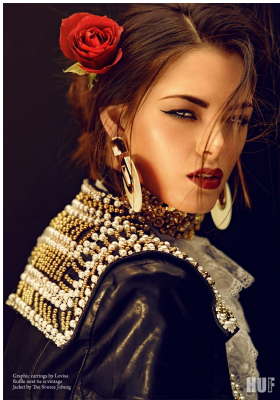

BOSS MODELS

JOHANNESBURG

DEMI - LEIGH TEBOW

Height: 171cm Bust: 82cm Waist: 66cm Hips: 90cm Shoe: 6 UK Hair: Brown Eyes: Brown

BOSS MODELS

JOHANNESBURG

DEMI - LEIGH TEBOW

Height: 171cm Bust: 82cm Waist: 66cm Hips: 90cm Shoe: 6 UK Hair: Brown Eyes: Brown

BOSS MODELS

JOHANNESBURG

DEMI - LEIGH TEBOW

Height: 171cm Bust: 82cm Waist: 66cm Hips: 90cm Shoe: 6 UK Hair: Brown Eyes: Brown