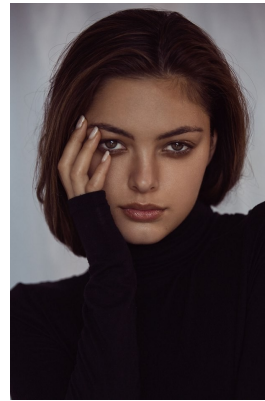

BOSS MODELS

JOHANNESBURG

DEMI - LEIGH TEBOW

Height: 171cm Bust: 82cm Waist: 66cm Hips: 90cm Shoe: 6 UK Hair: Brown Eyes: Brown

BOSS MODELS

JOHANNESBURG

DEMI - LEIGH TEBOW

Height: 171cm Bust: 82cm Waist: 66cm Hips: 90cm Shoe: 6 UK Hair: Brown Eyes: Brown

BOSS MODELS

JOHANNESBURG

DEMI - LEIGH TEBOW

Height: 171cm Bust: 82cm Waist: 66cm Hips: 90cm Shoe: 6 UK Hair: Brown Eyes: Brown