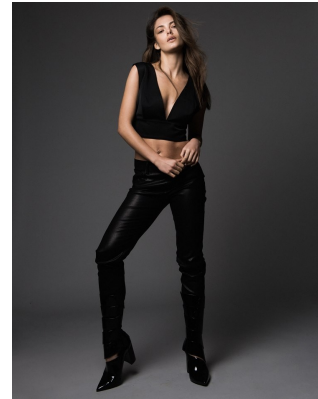

BOSS MODELS

JOHANNESBURG

DEMI - LEIGH TEBOW

Height: 171cm Bust: 82cm Waist: 66cm Hips: 90cm Shoe: 6 UK Hair: Brown Eyes: Brown

BOSS MODELS

JOHANNESBURG

DEMI - LEIGH TEBOW

Height: 171cm Bust: 82cm Waist: 66cm Hips: 90cm Shoe: 6 UK Hair: Brown Eyes: Brown

BOSS MODELS

JOHANNESBURG

DEMI - LEIGH TEBOW

Height: 171cm Bust: 82cm Waist: 66cm Hips: 90cm Shoe: 6 UK Hair: Brown Eyes: Brown