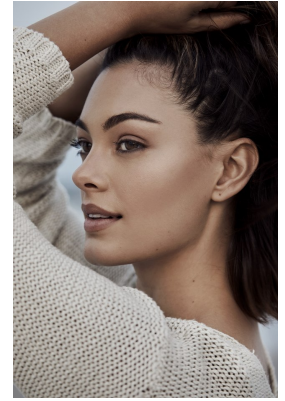

BOSS MODELS

JOHANNESBURG

DEMI - LEIGH TEBOW

Height: 171cm Bust: 82cm Waist: 66cm Hips: 90cm Shoe: 6 UK Hair: Brown Eyes: Brown

BOSS MODELS

JOHANNESBURG

DEMI - LEIGH TEBOW

Height: 171cm Bust: 82cm Waist: 66cm Hips: 90cm Shoe: 6 UK Hair: Brown Eyes: Brown

BOSS MODELS

JOHANNESBURG

DEMI - LEIGH TEBOW

Height: 171cm Bust: 82cm Waist: 66cm Hips: 90cm Shoe: 6 UK Hair: Brown Eyes: Brown