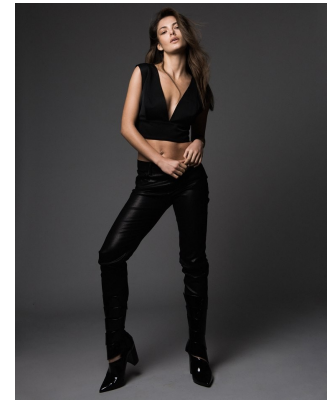

BOSS MODELS

JOHANNESBURG

DEMI - LEIGH TEBOW

Height: 171cm Bust: 82cm Waist: 66cm Hips: 90cm Shoe: 6 UK Hair: Brown Eyes: Brown

BOSS MODELS

JOHANNESBURG

DEMI - LEIGH TEBOW

Height: 171cm Bust: 82cm Waist: 66cm Hips: 90cm Shoe: 6 UK Hair: Brown Eyes: Brown

BOSS MODELS

JOHANNESBURG

DEMI - LEIGH TEBOW

Height: 171cm Bust: 82cm Waist: 66cm Hips: 90cm Shoe: 6 UK Hair: Brown Eyes: Brown