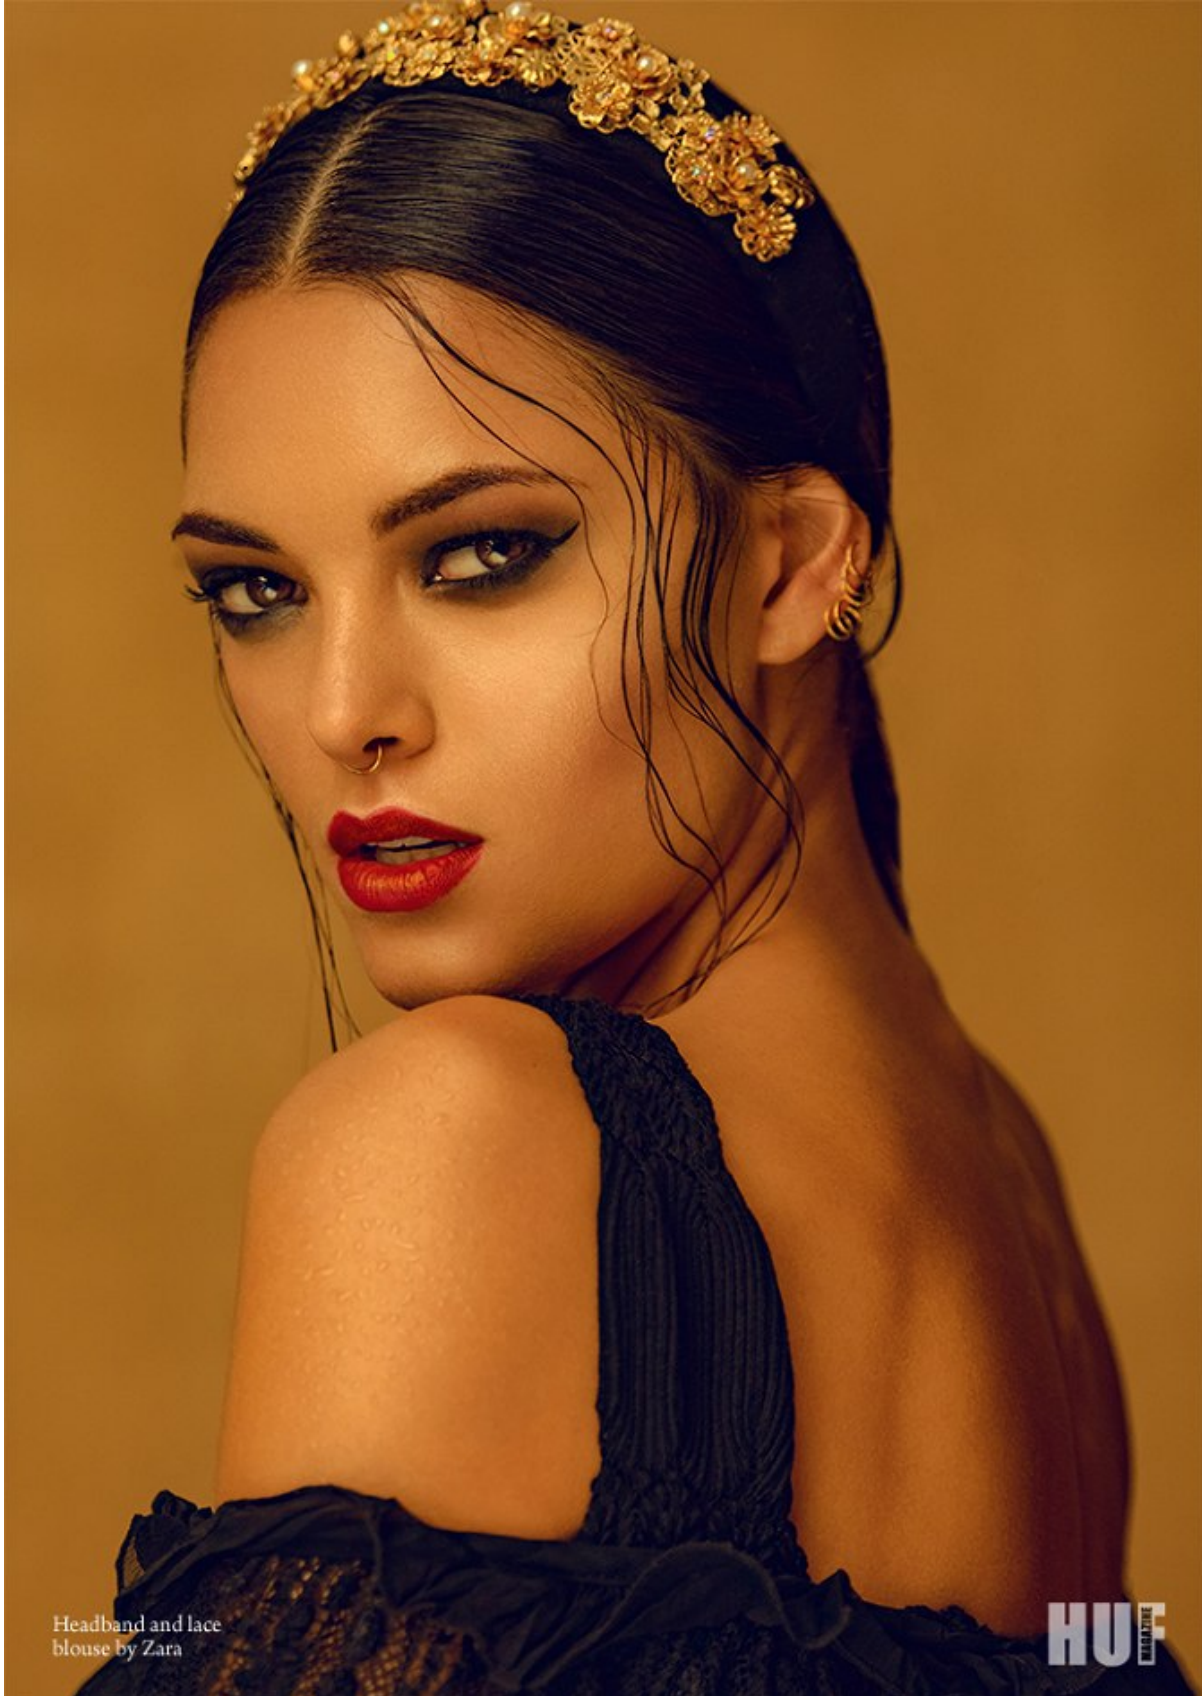

BOSS MODELS

JOHANNESBURG

Headband and lace blouse by Zara

HUF

DEMI - LEIGH TEBOW

Height: 171cm Bust: 82cm Waist: 66cm Hips: 90cm Shoe: 6 UK Hair: Brown Eyes: Brown