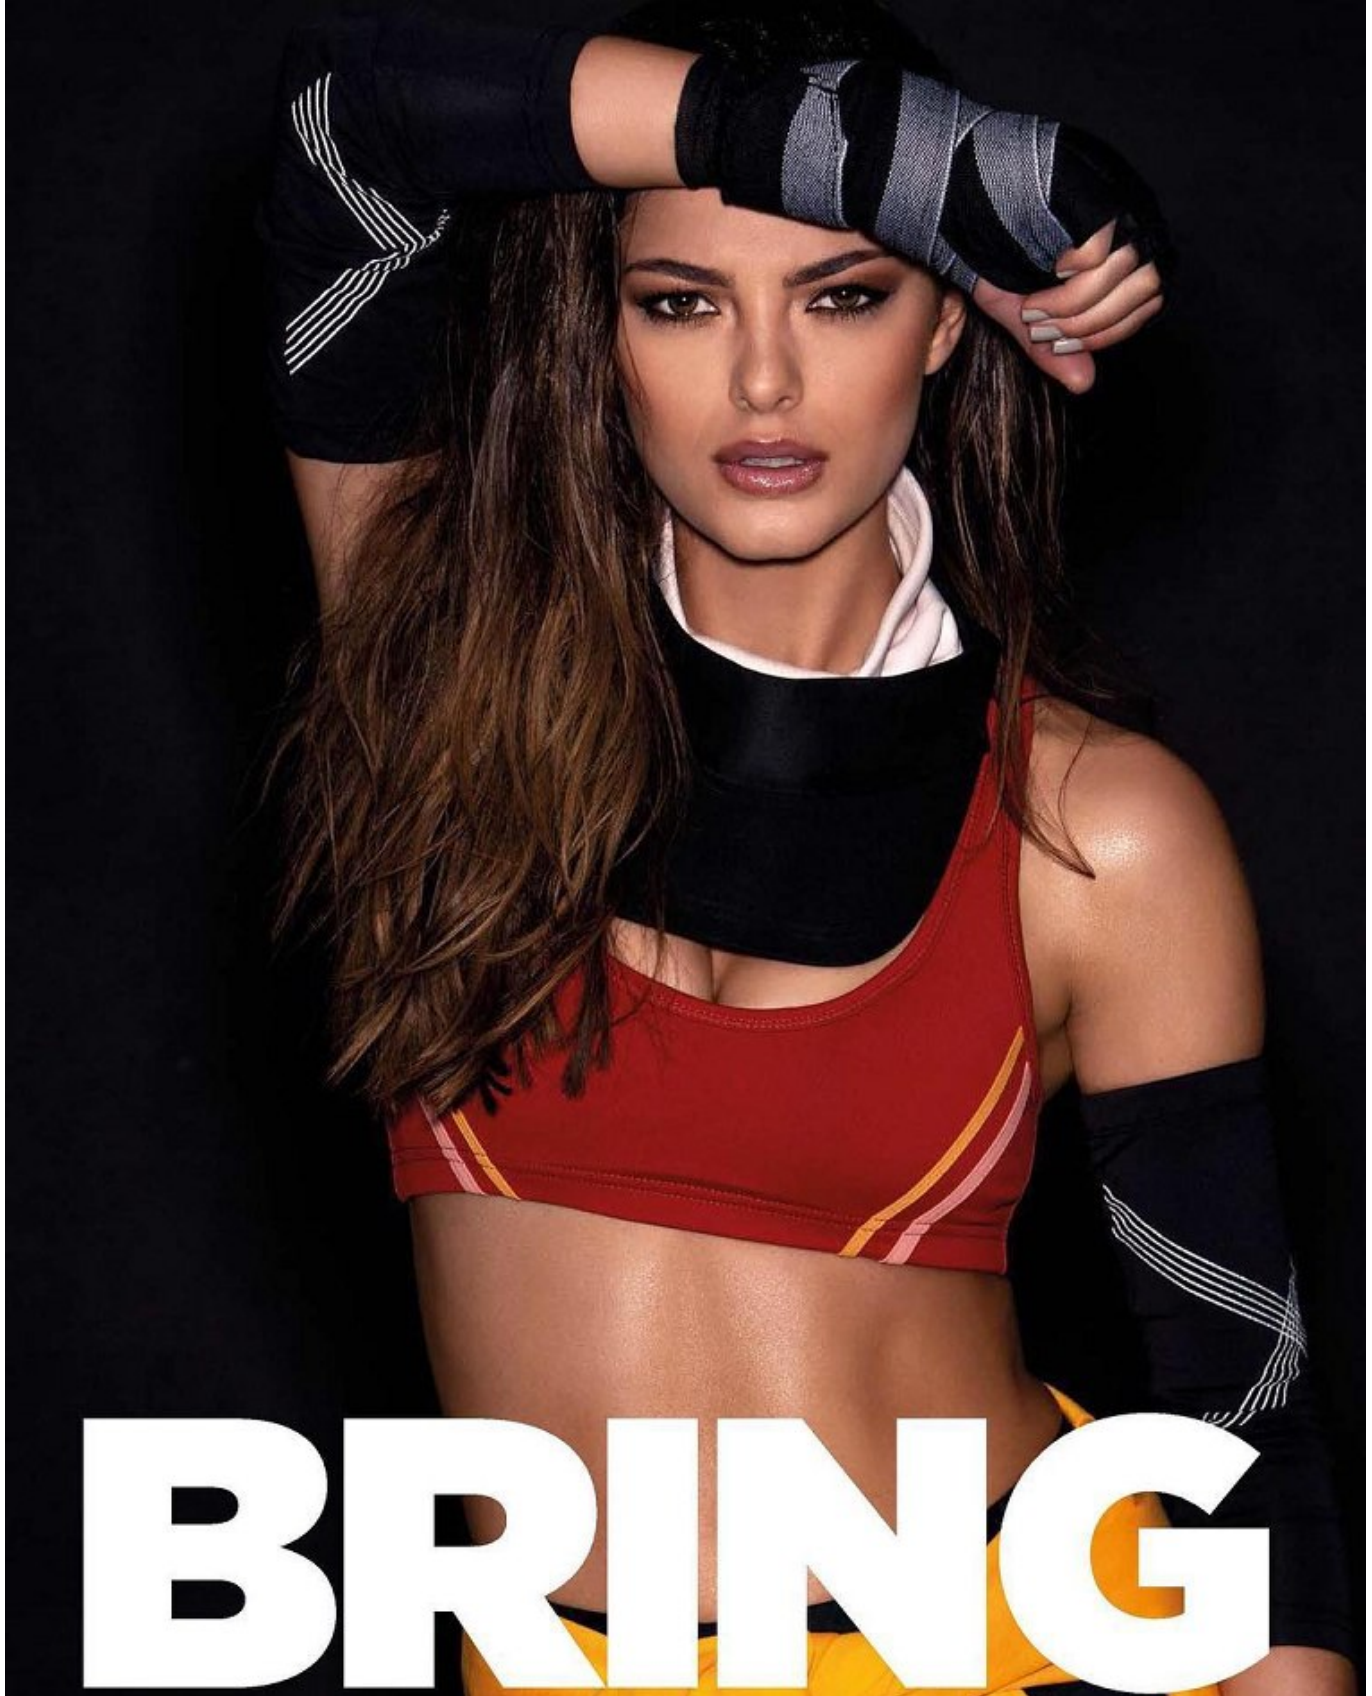

BOSS MODELS

JOHANNESBURG

DEMI - LEIGH TEBOW

Height: 171cm Bust: 82cm Waist: 66cm Hips: 90cm Shoe: 6 UK Hair: Brown Eyes: Brown