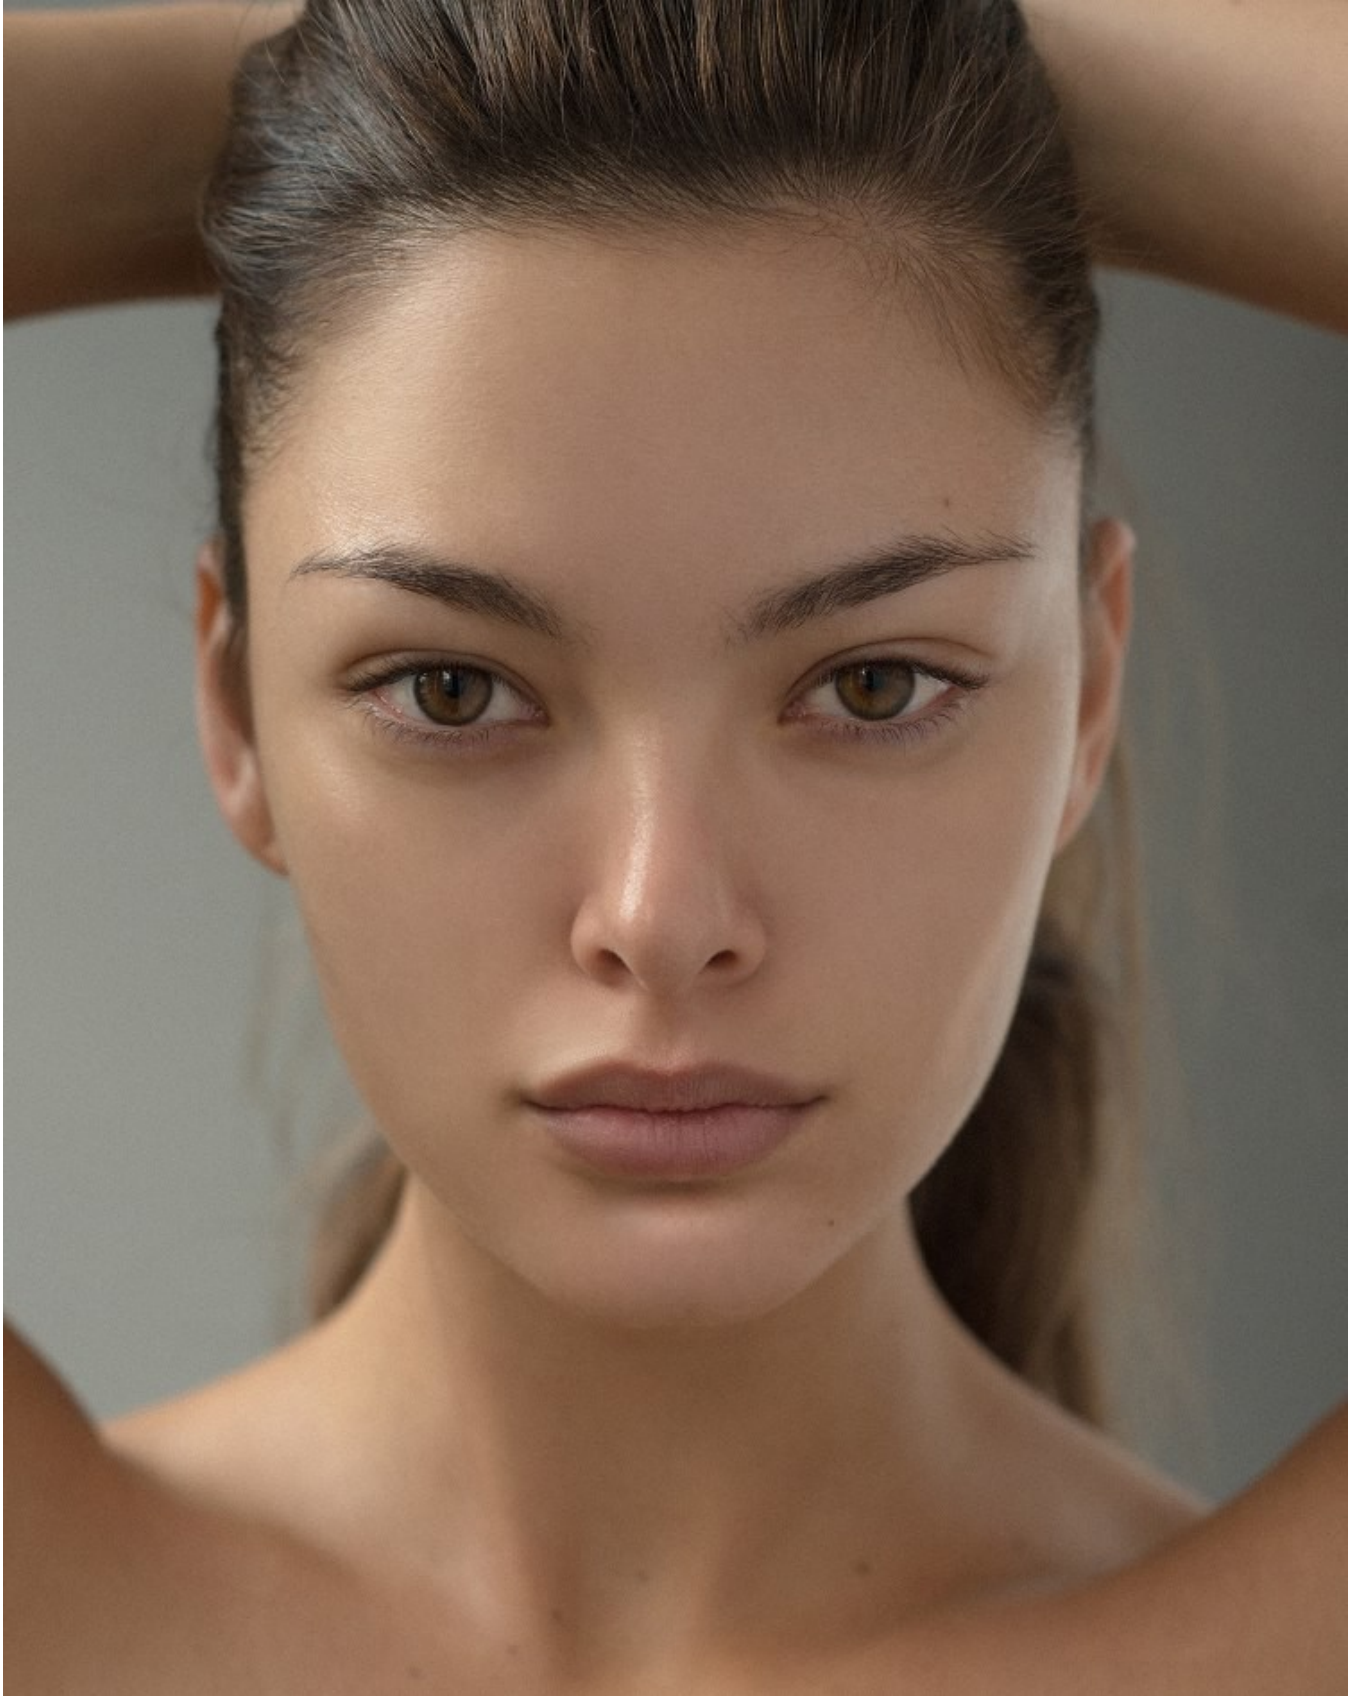

BOSS MODELS

JOHANNESBURG

DEMI - LEIGH TEBOW

Height: 171cm Bust: 82cm Waist: 66cm Hips: 90cm Shoe: 6 UK Hair: Brown Eyes: Brown

BOSS MODELS

JOHANNESBURG

DEMI - LEIGH TEBOW

Height: 171cm Bust: 82cm Waist: 66cm Hips: 90cm Shoe: 6 UK Hair: Brown Eyes: Brown