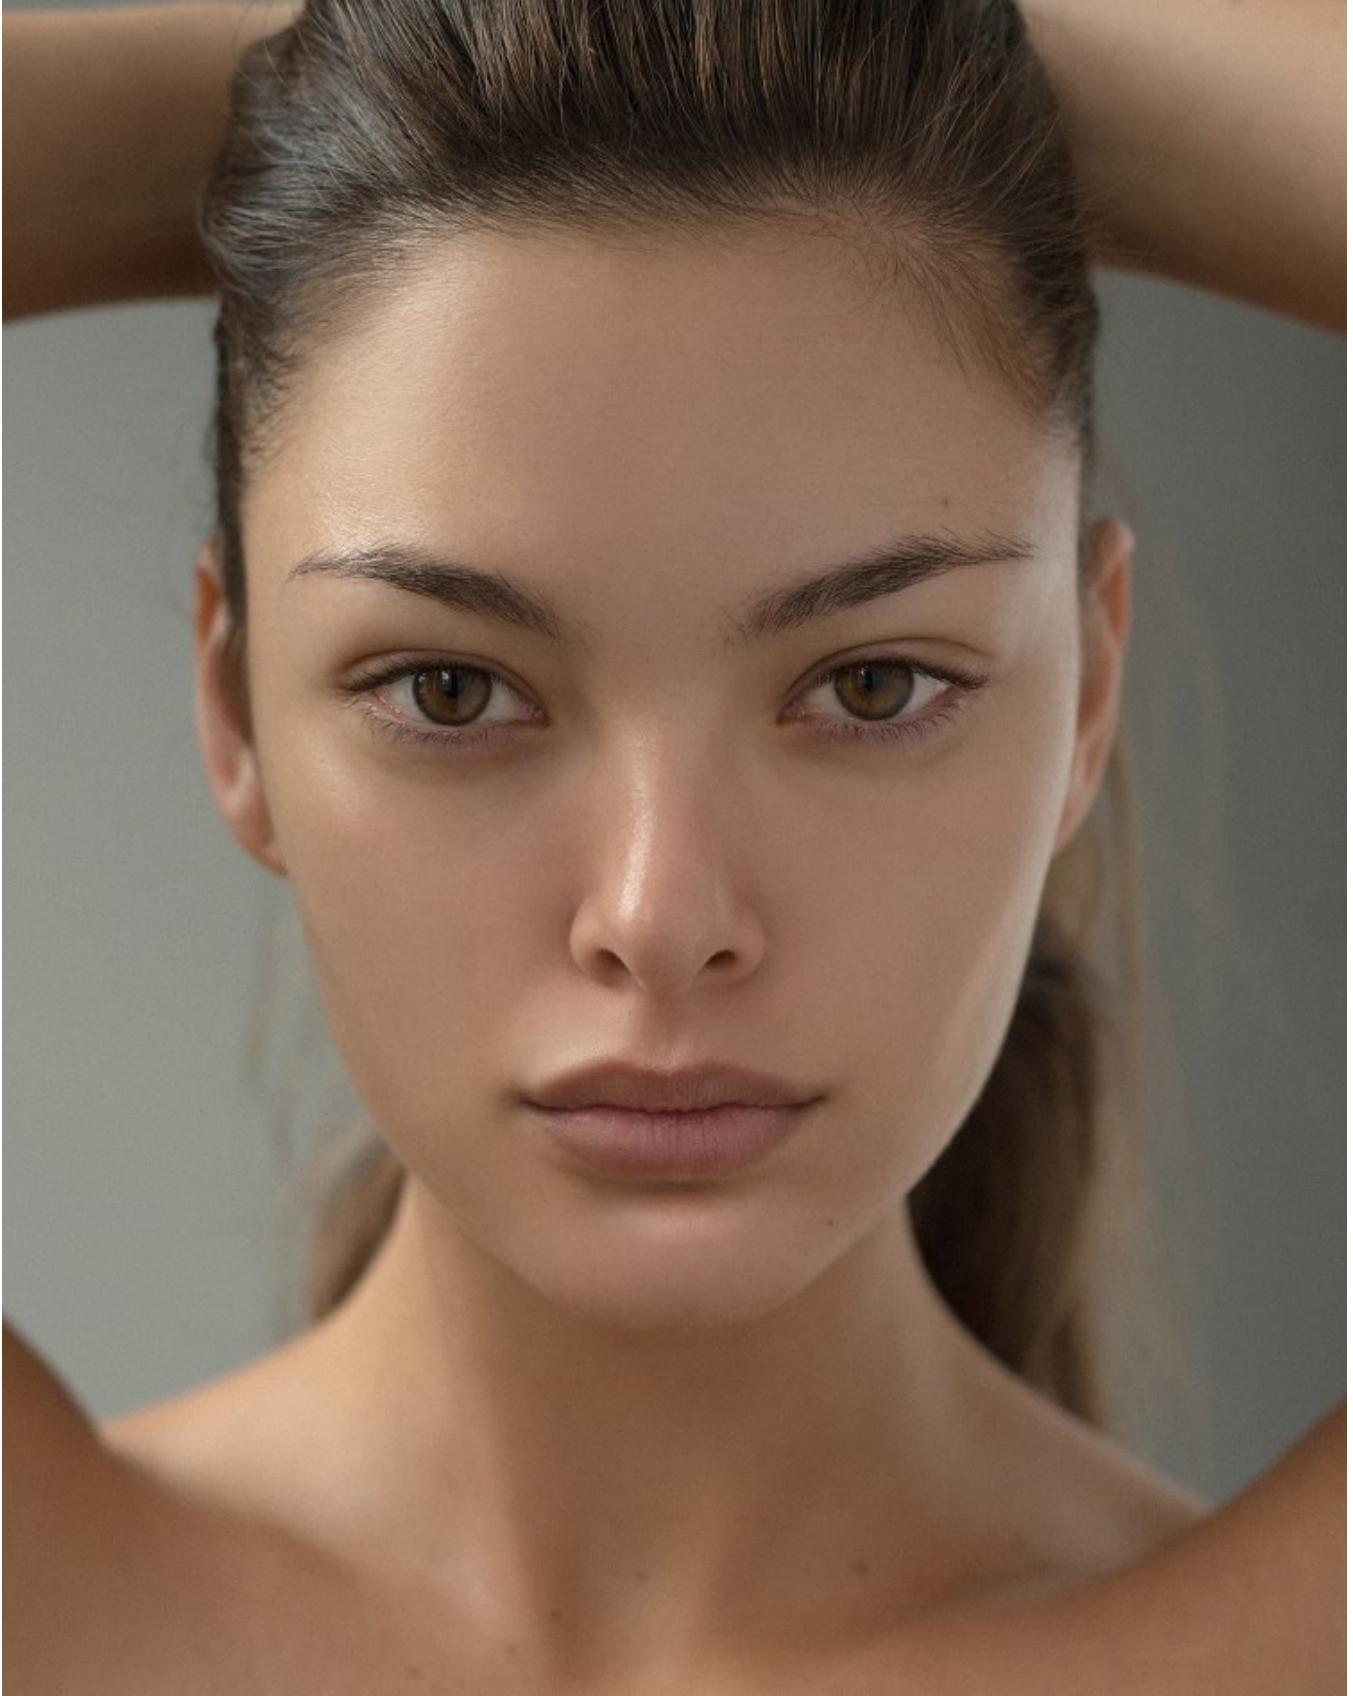

BOSS MODELS

JOHANNESBURG

DEMI - LEIGH TEBOW

Height: 171cm Bust: 82cm Waist: 66cm Hips: 90cm Shoe: 6 UK Hair: Brown Eyes: Brown

BOSS MODELS

JOHANNESBURG

DEMI - LEIGH TEBOW

Height: 171cm Bust: 82cm Waist: 66cm Hips: 90cm Shoe: 6 UK Hair: Brown Eyes: Brown