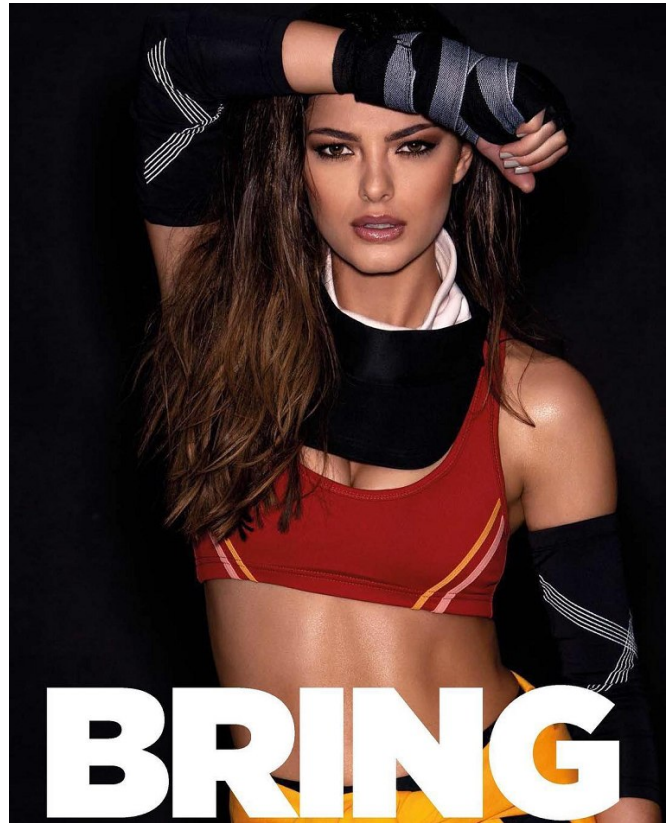

BOSS MODELS

JOHANNESBURG

DEMI - LEIGH TEBOW

Height: 171cm Bust: 82cm Waist: 66cm Hips: 90cm Shoe: 6 UK Hair: Brown Eyes: Brown

BOSS MODELS

JOHANNESBURG

DEMI - LEIGH TEBOW

Height: 171cm Bust: 82cm Waist: 66cm Hips: 90cm Shoe: 6 UK Hair: Brown Eyes: Brown