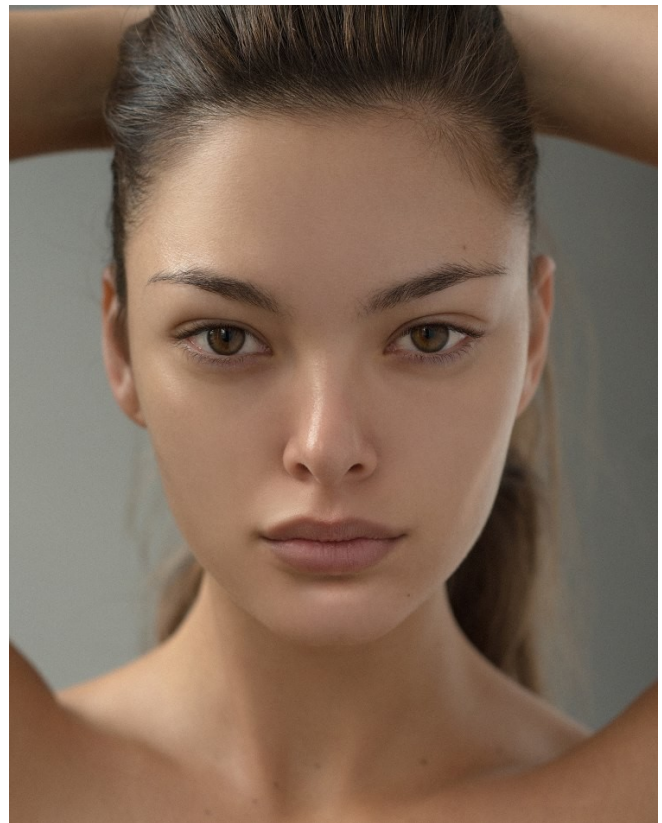

BOSS MODELS

JOHANNESBURG

DEMI - LEIGH TEBOW

Height: 171cm Bust: 82cm Waist: 66cm Hips: 90cm Shoe: 6 UK Hair: Brown Eyes: Brown