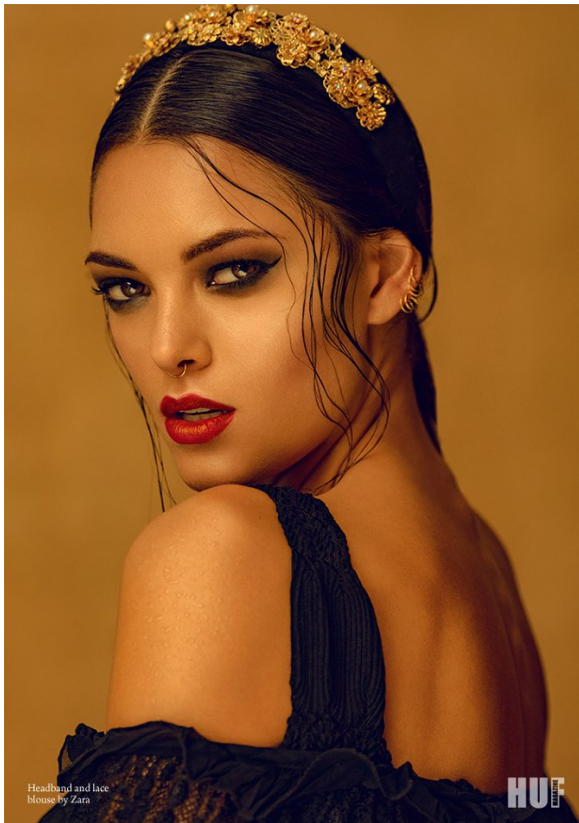

Headband and lace blouse by Zara

HUF