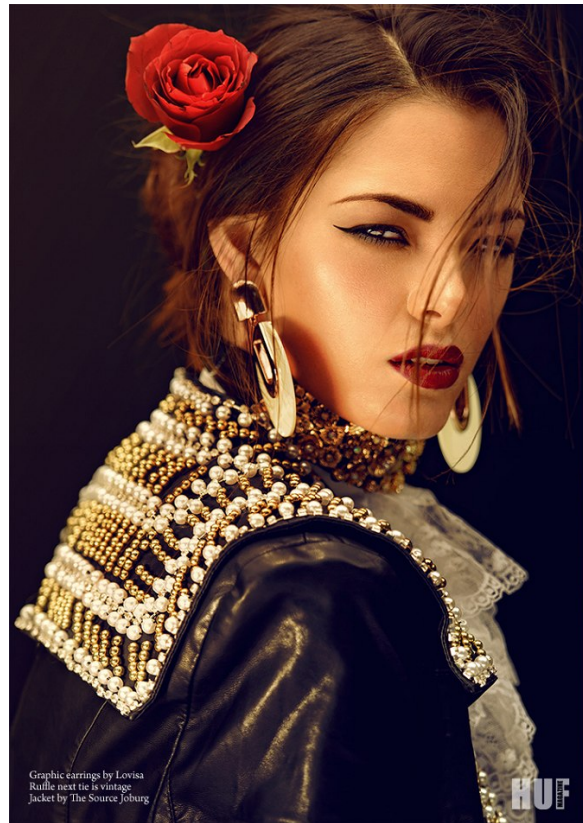

HUF

DEMI - LEIGH TEBOW

Height: 171cm Bust: 82cm Waist: 66cm Hips: 90cm Shoe: 6 UK Hair: Brown Eyes: Brown