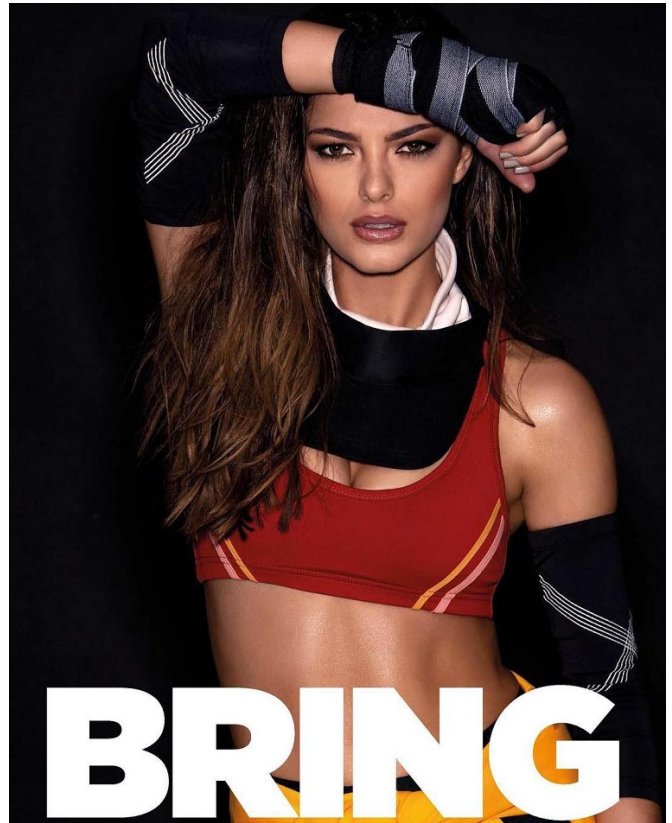

BOSS MODELS

JOHANNESBURG

DEMI - LEIGH TEBOW

Height: 171cm Bust: 82cm Waist: 66cm Hips: 90cm Shoe: 6 UK Hair: Brown Eyes: Brown

BOSS MODELS

JOHANNESBURG

DEMI - LEIGH TEBOW

Height: 171cm Bust: 82cm Waist: 66cm Hips: 90cm Shoe: 6 UK Hair: Brown Eyes: Brown