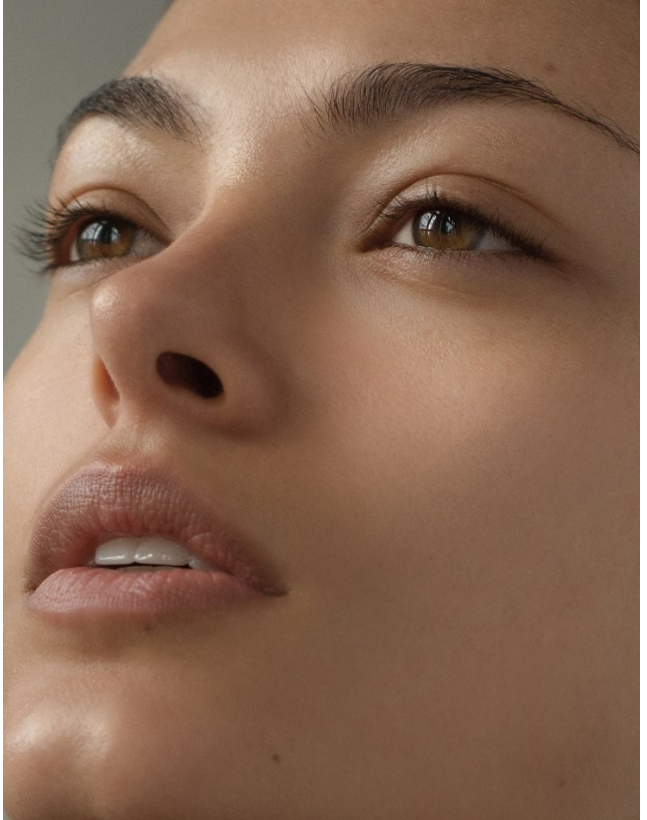

BOSS MODELS

JOHANNESBURG

DEMI - LEIGH TEBOW

Height: 171cm Bust: 82cm Waist: 66cm Hips: 90cm Shoe: 6 UK Hair: Brown Eyes: Brown

BOSS MODELS

JOHANNESBURG

DEMI - LEIGH TEBOW

Height: 171cm Bust: 82cm Waist: 66cm Hips: 90cm Shoe: 6 UK Hair: Brown Eyes: Brown