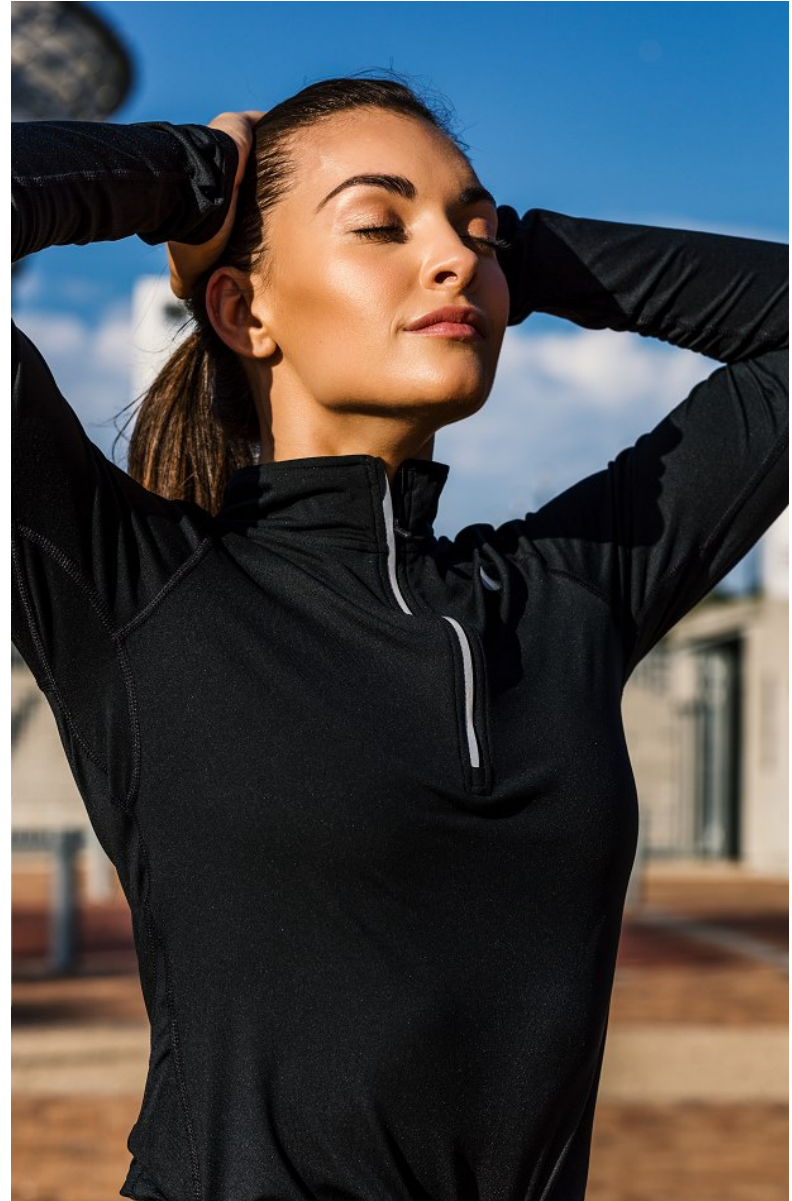

BOSS MODELS

JOHANNESBURG

SANJA STOJANOVIC

Height: 174cm Bust: 86cm Waist: 63cm Hips: 91cm Shoe: 6 UK Hair: Brown Eyes: Green

BOSS MODELS

JOHANNESBURG

SANJA STOJANOVIC

Height: 174cm Bust: 86cm Waist: 63cm Hips: 91cm Shoe: 6 UK Hair: Brown Eyes: Green