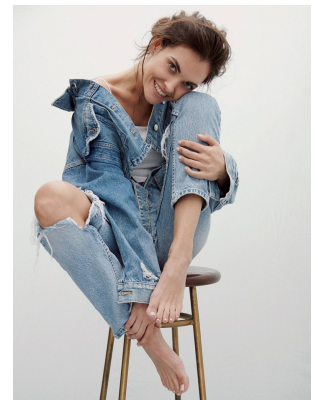

BOSS MODELS

JOHANNESBURG

SANJA STOJANOVIC

Height: 174cm Bust: 86cm Waist: 63cm Hips: 91cm Shoe: 6 UK Hair: Brown Eyes: Green

BOSS MODELS

JOHANNESBURG

SANJA STOJANOVIC

Height: 174cm Bust: 86cm Waist: 63cm Hips: 91cm Shoe: 6 UK Hair: Brown Eyes: Green