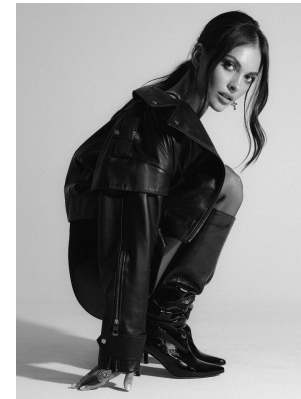

BOSS MODELS

JOHANNESBURG

SANJA STOJANOVIC

Height: 174cm Bust: 86cm Waist: 63cm Hips: 91cm Shoe: 6 UK Hair: Brown Eyes: Green

BOSS MODELS

JOHANNESBURG

SANJA STOJANOVIC

Height: 174cm Bust: 86cm Waist: 63cm Hips: 91cm Shoe: 6 UK Hair: Brown Eyes: Green