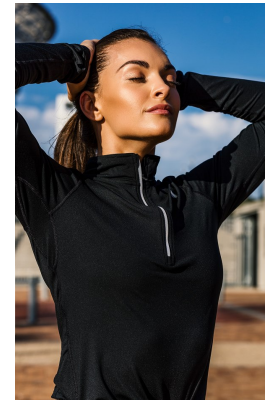

BOSS MODELS

JOHANNESBURG

SANJA STOJANOVIC

Height: 174cm Bust: 86cm Waist: 63cm Hips: 91cm Shoe: 6 UK Hair: Brown Eyes: Green

BOSS MODELS

JOHANNESBURG

SANJA STOJANOVIC

Height: 174cm Bust: 86cm Waist: 63cm Hips: 91cm Shoe: 6 UK Hair: Brown Eyes: Green