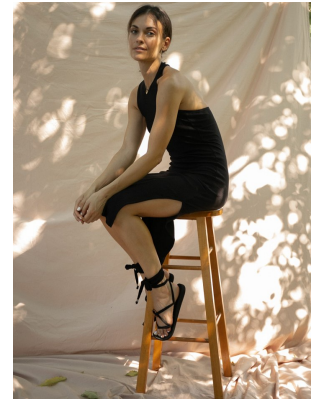

BOSS MODELS

JOHANNESBURG

SANJA STOJANOVIC

Height: 174cm Bust: 86cm Waist: 63cm Hips: 91cm Shoe: 6 UK Hair: Brown Eyes: Green

BOSS MODELS

JOHANNESBURG

SANJA STOJANOVIC

Height: 174cm Bust: 86cm Waist: 63cm Hips: 91cm Shoe: 6 UK Hair: Brown Eyes: Green