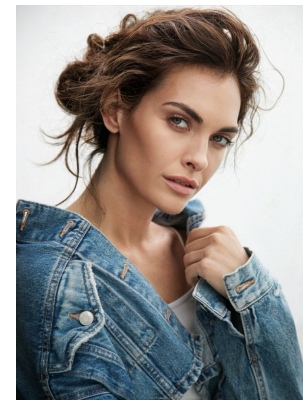

BOSS MODELS

JOHANNESBURG

SANJA STOJANOVIC

Height: 174cm Bust: 86cm Waist: 63cm Hips: 91cm Shoe: 6 UK Hair: Brown Eyes: Green

BOSS MODELS

JOHANNESBURG

SANJA STOJANOVIC

Height: 174cm Bust: 86cm Waist: 63cm Hips: 91cm Shoe: 6 UK Hair: Brown Eyes: Green