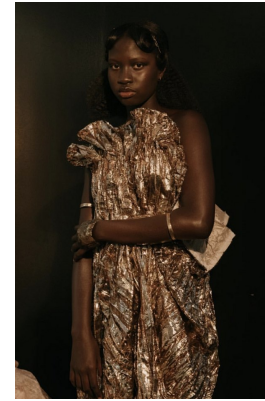

BOSS MODELS

JOHANNESBURG

FATIMA DIOP

Height: 178cm Bust: 85cm Waist: 63cm Hips: 95cm Shoe: 8 UK Hair: Black Eyes: Brown

BOSS MODELS

JOHANNESBURG

FATIMA DIOP

Height: 178cm Bust: 85cm Waist: 63cm Hips: 95cm Shoe: 8 UK Hair: Black Eyes: Brown