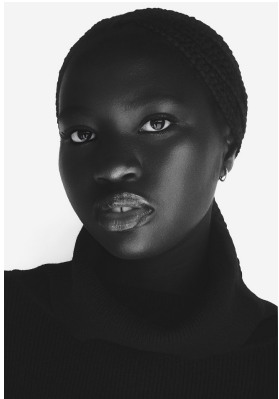

BOSS MODELS

JOHANNESBURG

FATIMA DIOP

Height: 178cm Bust: 85cm Waist: 63cm Hips: 95cm Shoe: 8 UK Hair: Black Eyes: Brown

BOSS MODELS

JOHANNESBURG

FATIMA DIOP

Height: 178cm Bust: 85cm Waist: 63cm Hips: 95cm Shoe: 8 UK Hair: Black Eyes: Brown