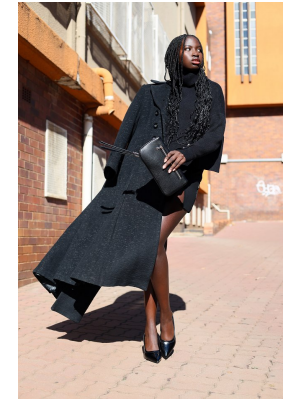

BOSS MODELS

JOHANNESBURG

FATIMA DIOP

Height: 178cm Bust: 85cm Waist: 63cm Hips: 95cm Shoe: 8 UK Hair: Black Eyes: Brown

BOSS MODELS

JOHANNESBURG

FATIMA DIOP

Height: 178cm Bust: 85cm Waist: 63cm Hips: 95cm Shoe: 8 UK Hair: Black Eyes: Brown