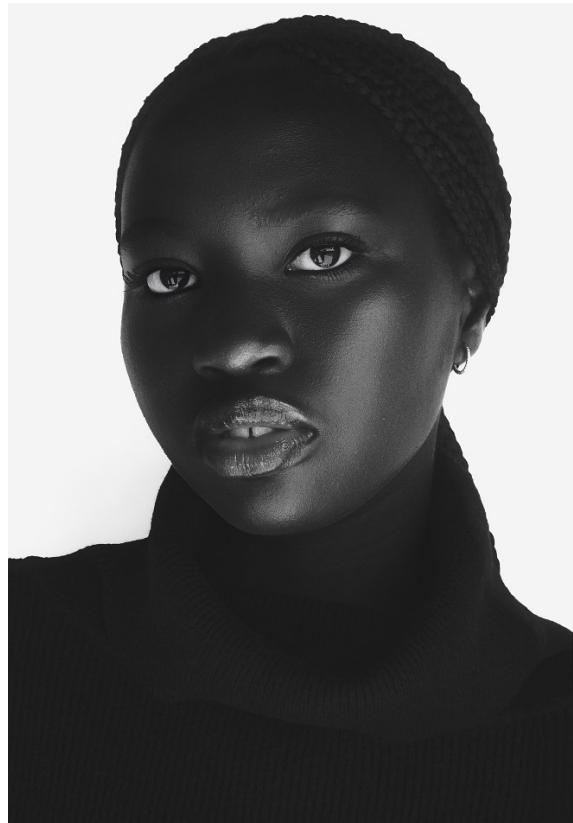

BOSS MODELS

JOHANNESBURG

FATIMA DIOP

Height: 178cm Bust: 85cm Waist: 63cm Hips: 95cm Shoe: 8 UK Hair: Black Eyes: Brown

BOSS MODELS

JOHANNESBURG

FATIMA DIOP

Height: 178cm Bust: 85cm Waist: 63cm Hips: 95cm Shoe: 8 UK Hair: Black Eyes: Brown