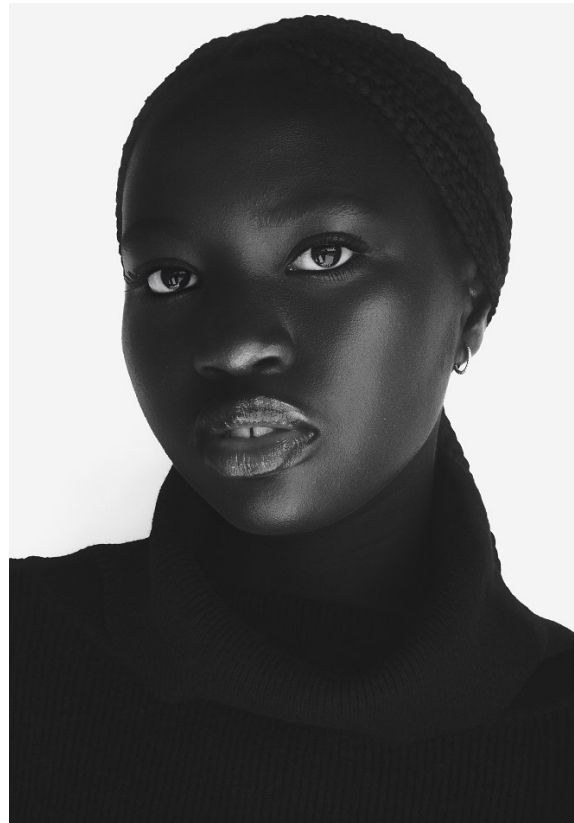

BOSS MODELS

JOHANNESBURG

FATIMA DIOP

Height: 178cm Bust: 85cm Waist: 63cm Hips: 95cm Shoe: 8 UK Hair: Black Eyes: Brown

BOSS MODELS

JOHANNESBURG

FATIMA DIOP

Height: 178cm Bust: 85cm Waist: 63cm Hips: 95cm Shoe: 8 UK Hair: Black Eyes: Brown