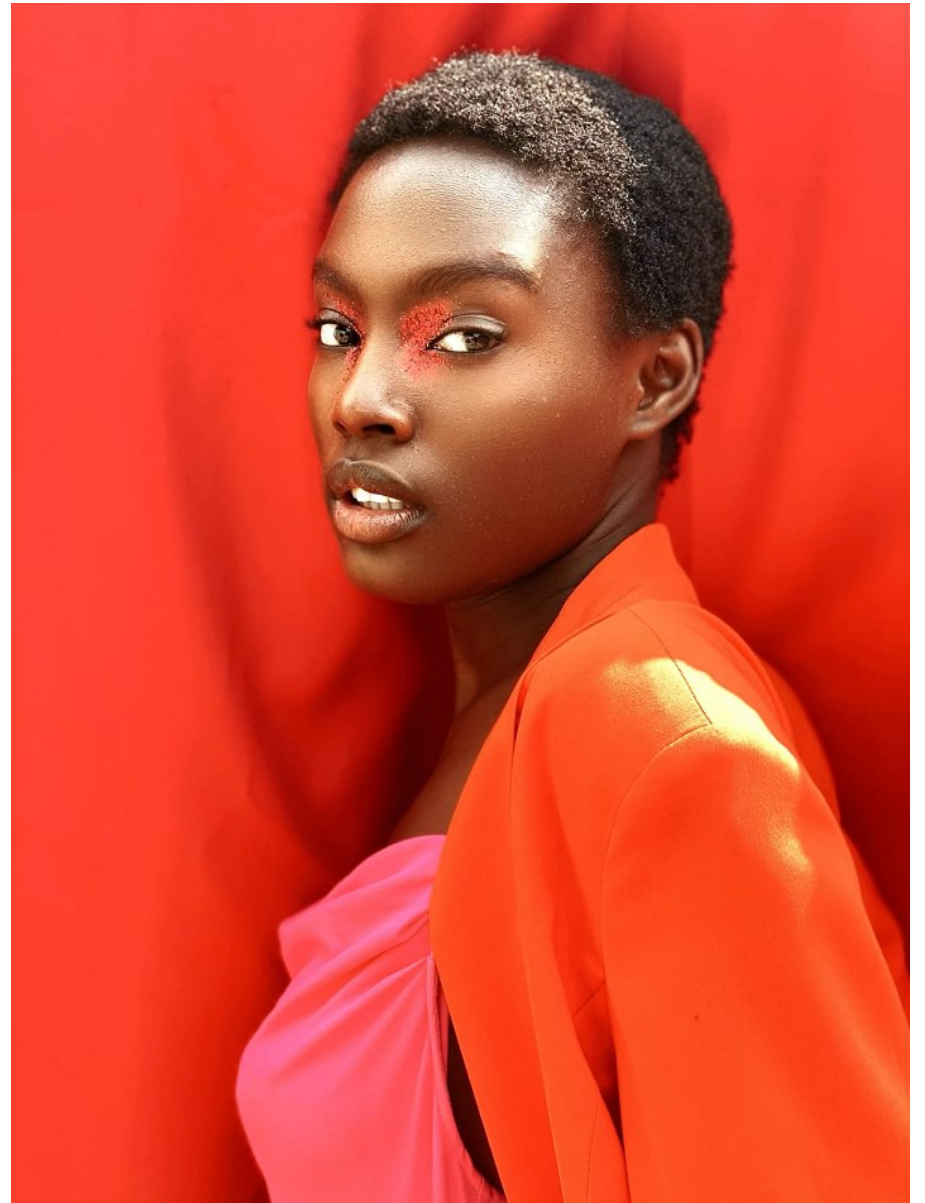

BOSS MODELS

JOHANNESBURG

LEANATTE NDLOVU

Height: 170cm Bust: 79cm Waist: 60cm Hips: 92cm Shoe: 6 UK Hair: Black Eyes: Brown