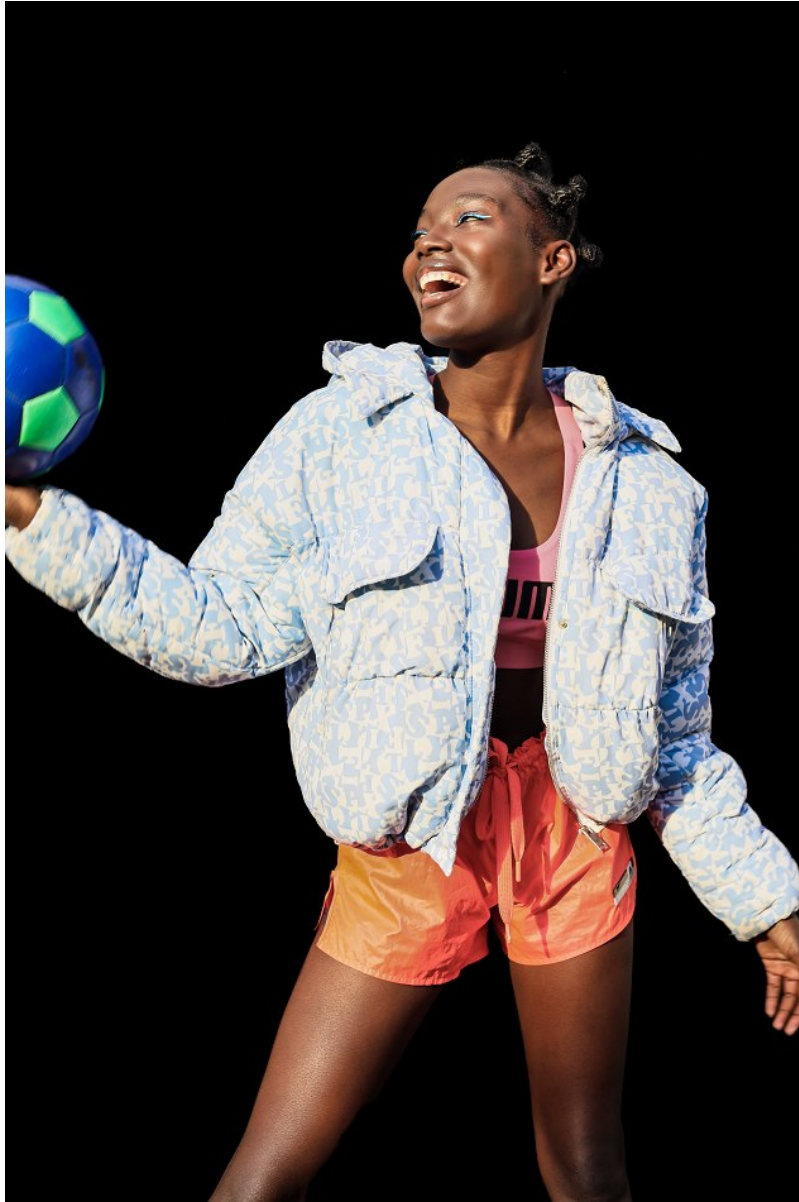

BOSS MODELS

JOHANNESBURG

LEANATTE NDLOVU

Height: 170cm Bust: 79cm Waist: 60cm Hips: 92cm Shoe: 6 UK Hair: Black Eyes: Brown

BOSS MODELS

JOHANNESBURG

LEANATTE NDLOVU

Height: 170cm Bust: 79cm Waist: 60cm Hips: 92cm Shoe: 6 UK Hair: Black Eyes: Brown