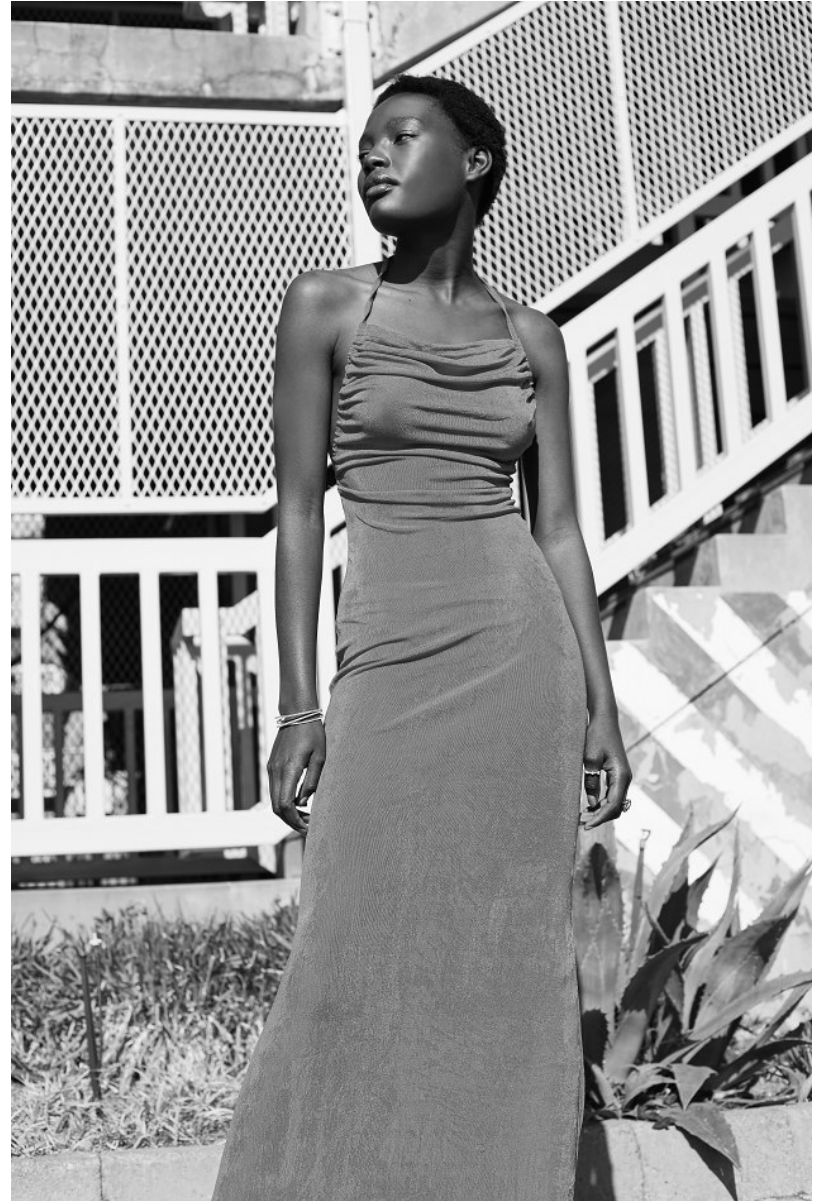

BOSS MODELS

JOHANNESBURG

LEANATTE NDLOVU

Height: 170cm Bust: 76cm Waist: 59cm Hips: 89cm Shoe: 6 UK Hair: Black Eyes: Brown