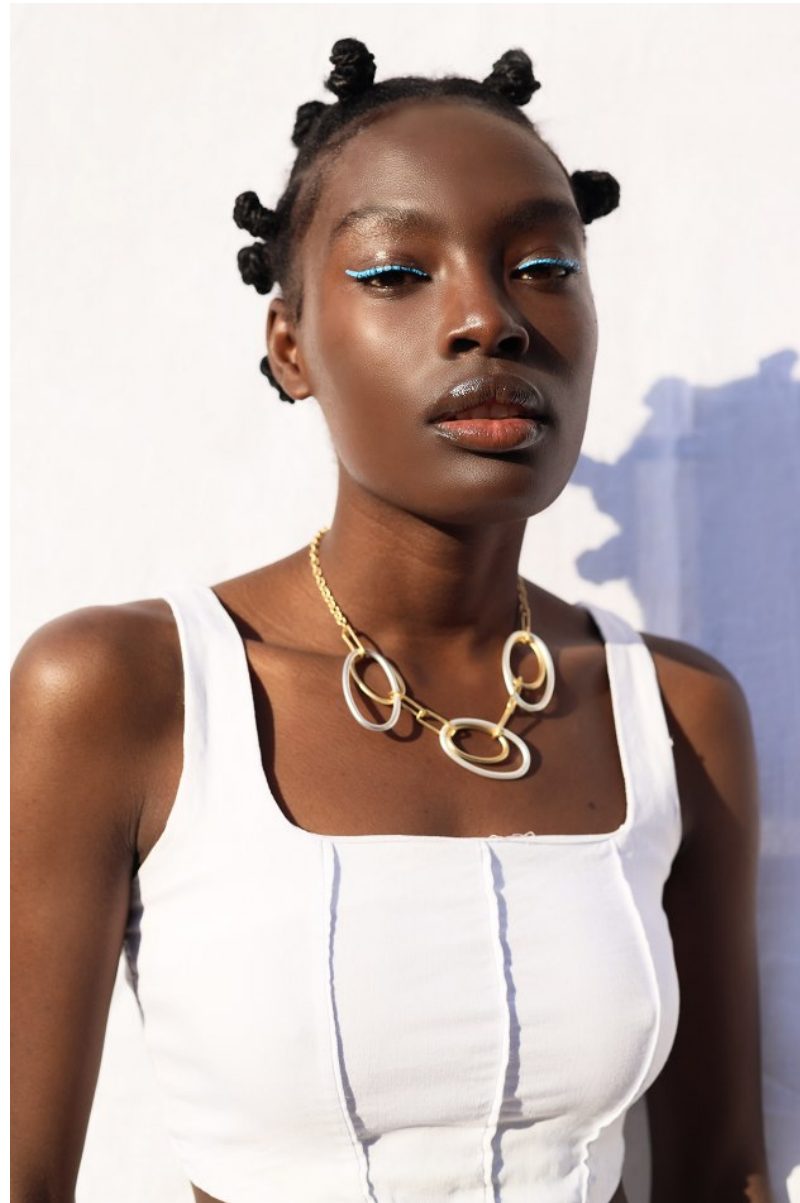

LEANATTE NDLOVU

BOSS MODELS

JOHANNESBURG

LEANATTE NDLOVU

Height: 170cm Bust: 76cm Waist: 59cm Hips: 89cm Shoe: 6 UK Hair: Black Eyes: Brown