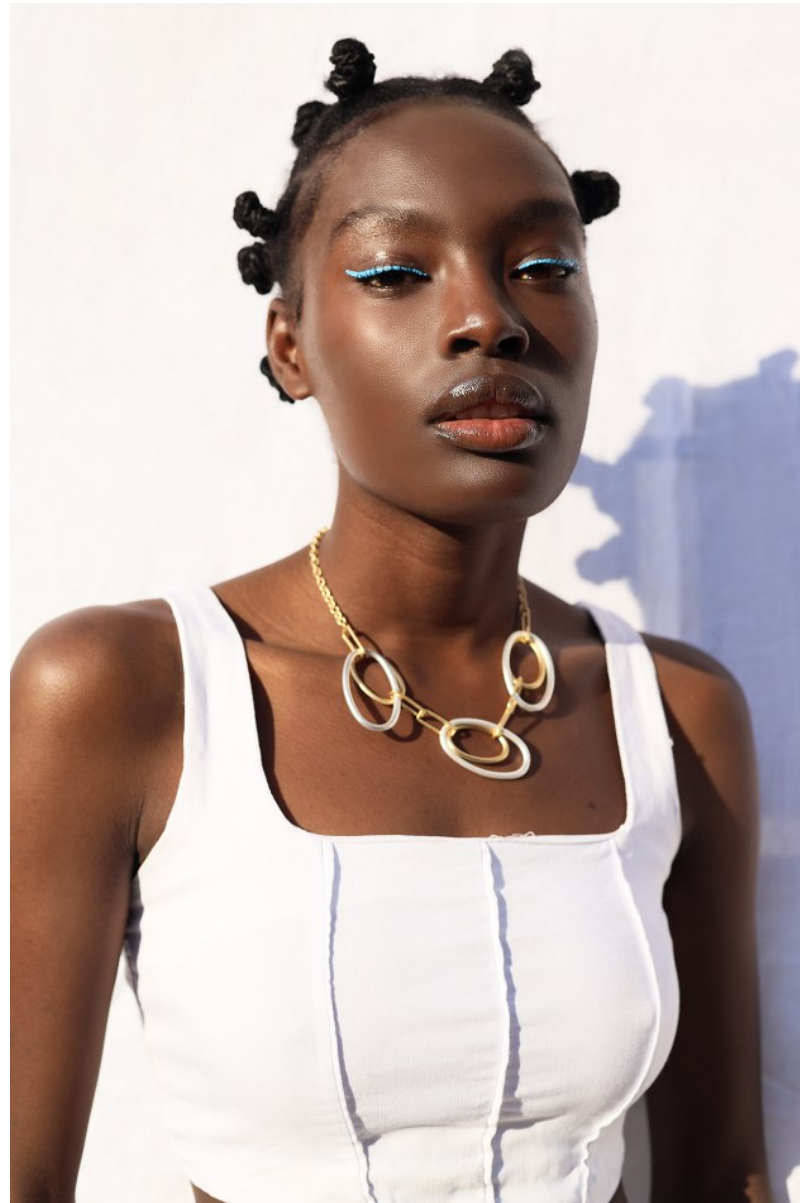

BOSS MODELS

JOHANNESBURG

LEANATTE NDLOVU

Height: 170cm Bust: 79cm Waist: 60cm Hips: 92cm Shoe: 6 UK Hair: Black Eyes: Brown

BOSS MODELS

JOHANNESBURG

LEANATTE NDLOVU

Height: 170cm Bust: 79cm Waist: 60cm Hips: 92cm Shoe: 6 UK Hair: Black Eyes: Brown