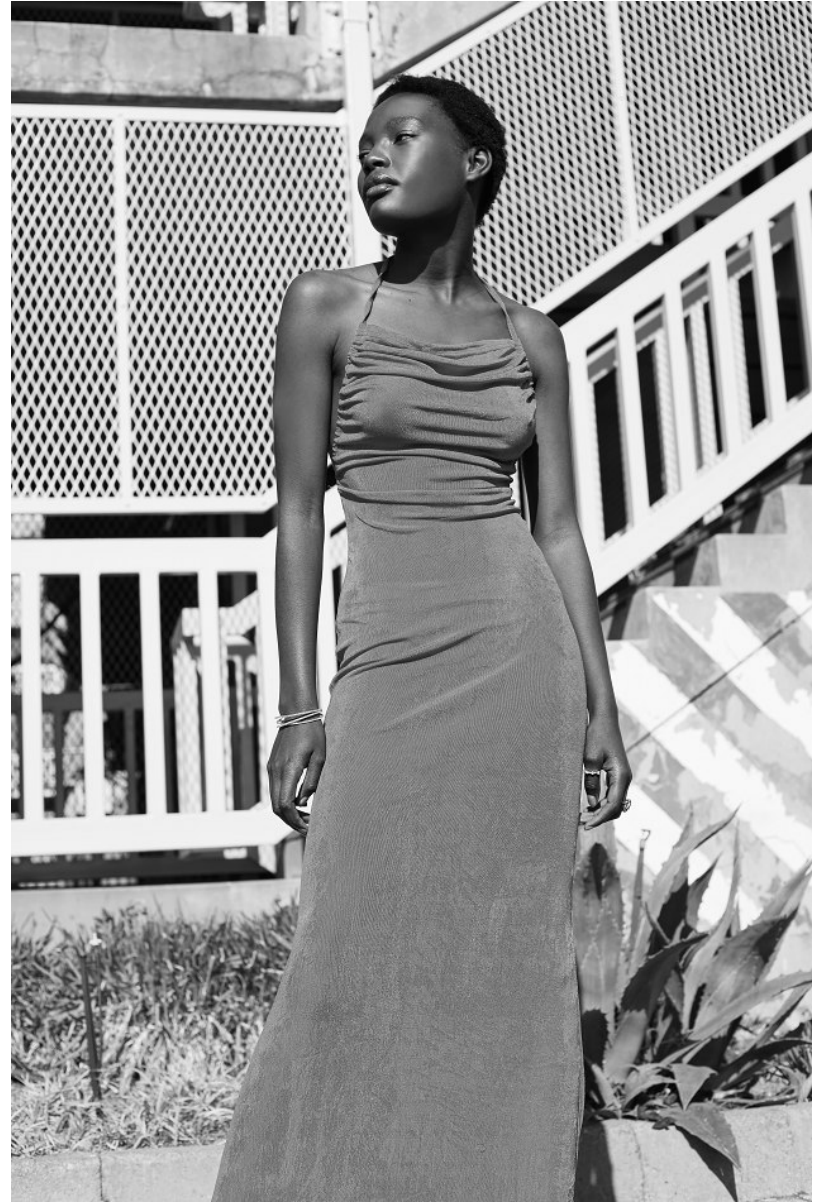

BOSS MODELS

JOHANNESBURG

LEANATTE NDLOVU

Height: 170cm Bust: 79cm Waist: 60cm Hips: 92cm Shoe: 6 UK Hair: Black Eyes: Brown

BOSS MODELS

JOHANNESBURG

LEANATTE NDLOVU

Height: 170cm Bust: 79cm Waist: 60cm Hips: 92cm Shoe: 6 UK Hair: Black Eyes: Brown