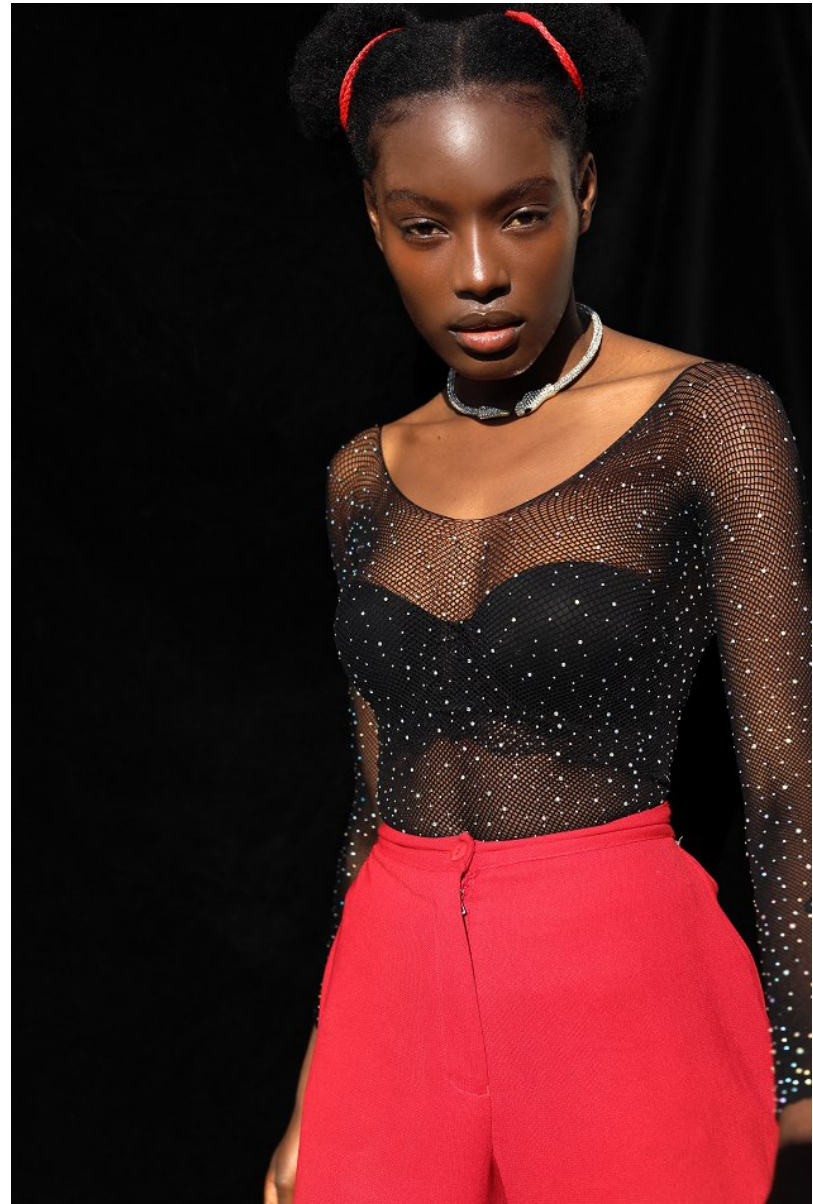

BOSS MODELS

JOHANNESBURG

LEANATTE NDLOVU

Height: 170cm Bust: 79cm Waist: 60cm Hips: 92cm Shoe: 6 UK Hair: Black Eyes: Brown