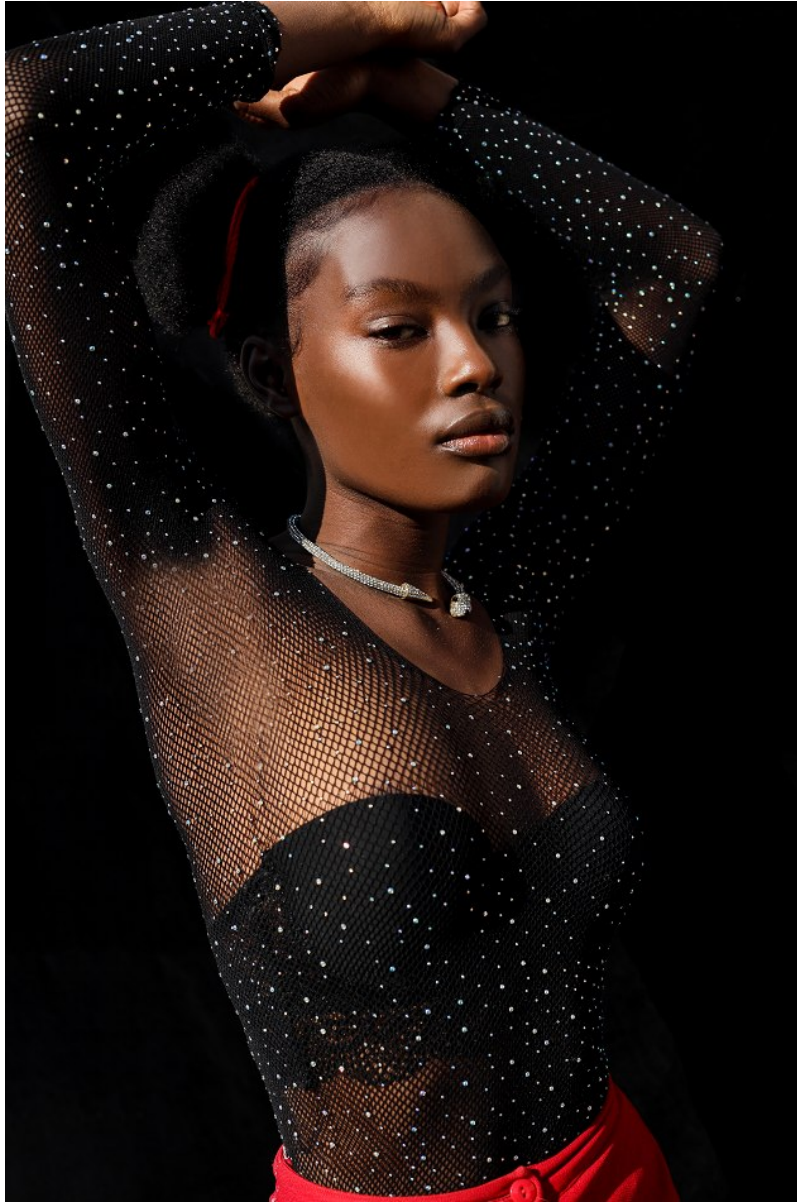

LEANATTE NDLOVU

BOSS MODELS

JOHANNESBURG

LEANATTE NDLOVU

Height: 170cm Bust: 79cm Waist: 60cm Hips: 92cm Shoe: 6 UK Hair: Black Eyes: Brown