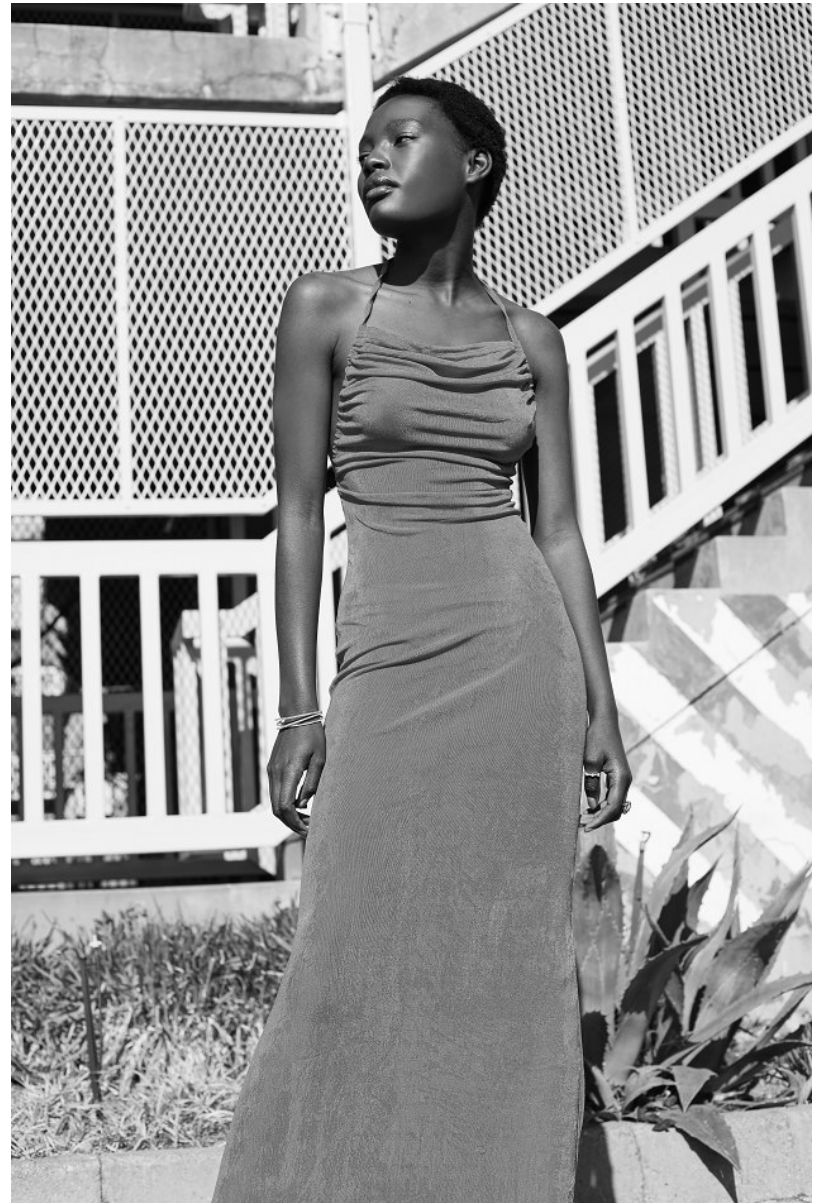

BOSS MODELS

JOHANNESBURG

LEANATTE NDLOVU

Height: 170cm Bust: 79cm Waist: 60cm Hips: 92cm Shoe: 6 UK Hair: Black Eyes: Brown

BOSS MODELS

JOHANNESBURG

LEANATTE NDLOVU

Height: 170cm Bust: 79cm Waist: 60cm Hips: 92cm Shoe: 6 UK Hair: Black Eyes: Brown