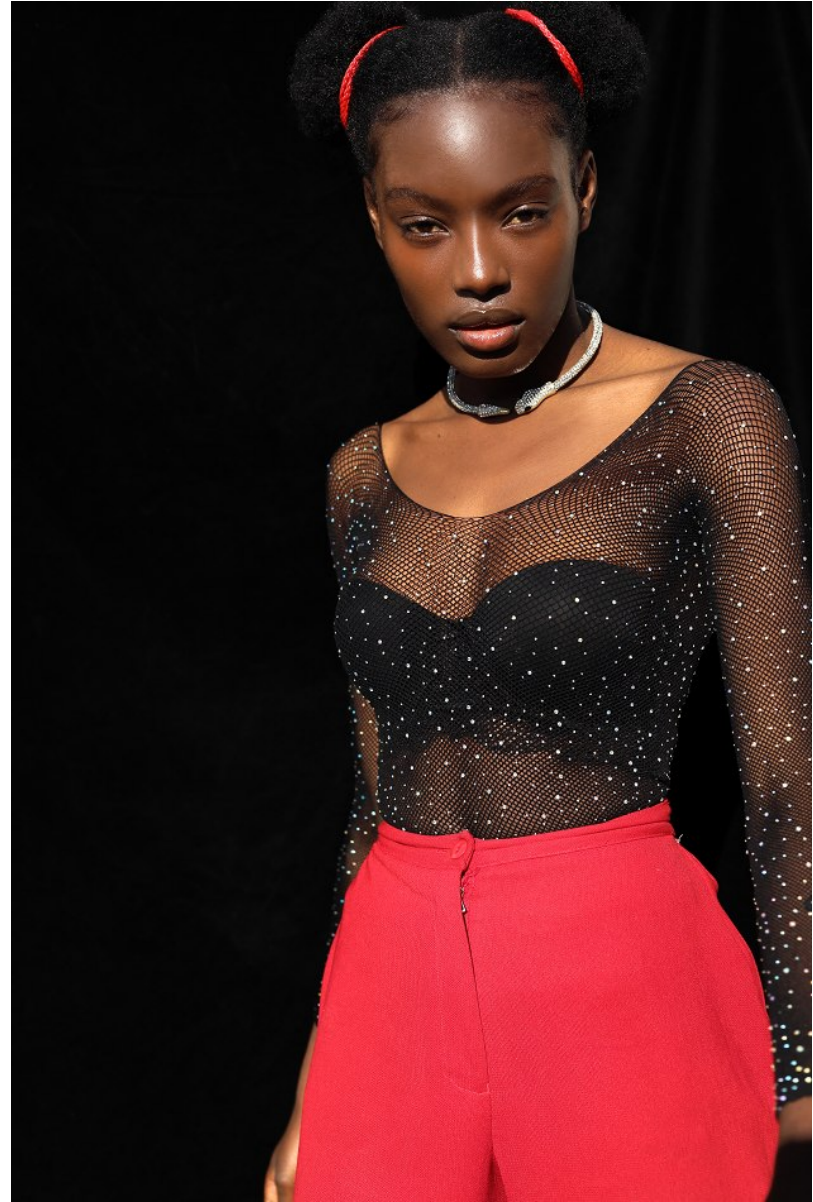

BOSS MODELS

JOHANNESBURG

LEANATTE NDLOVU

Height: 170cm Bust: 79cm Waist: 60cm Hips: 92cm Shoe: 6 UK Hair: Black Eyes: Brown