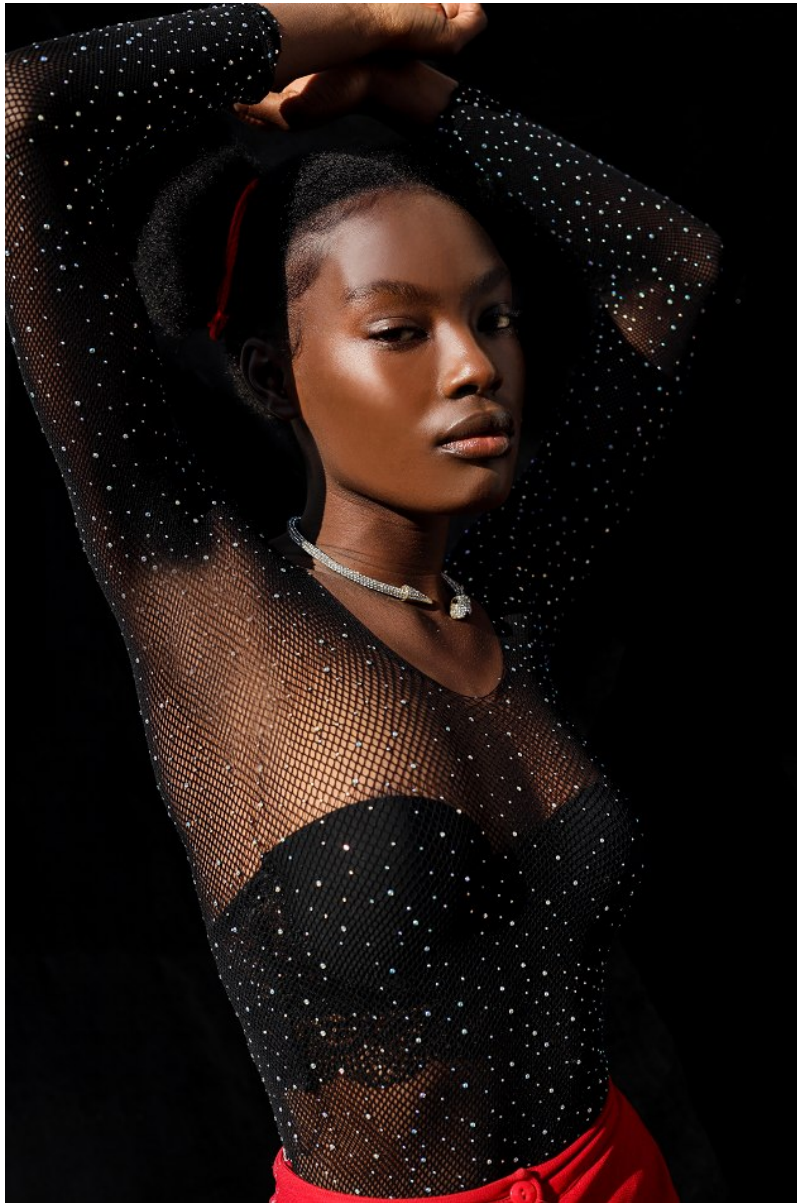

LEANATTE NDLOVU

BOSS MODELS

JOHANNESBURG

LEANATTE NDLOVU

Height: 170cm Bust: 76cm Waist: 59cm Hips: 89cm Shoe: 6 UK Hair: Black Eyes: Brown