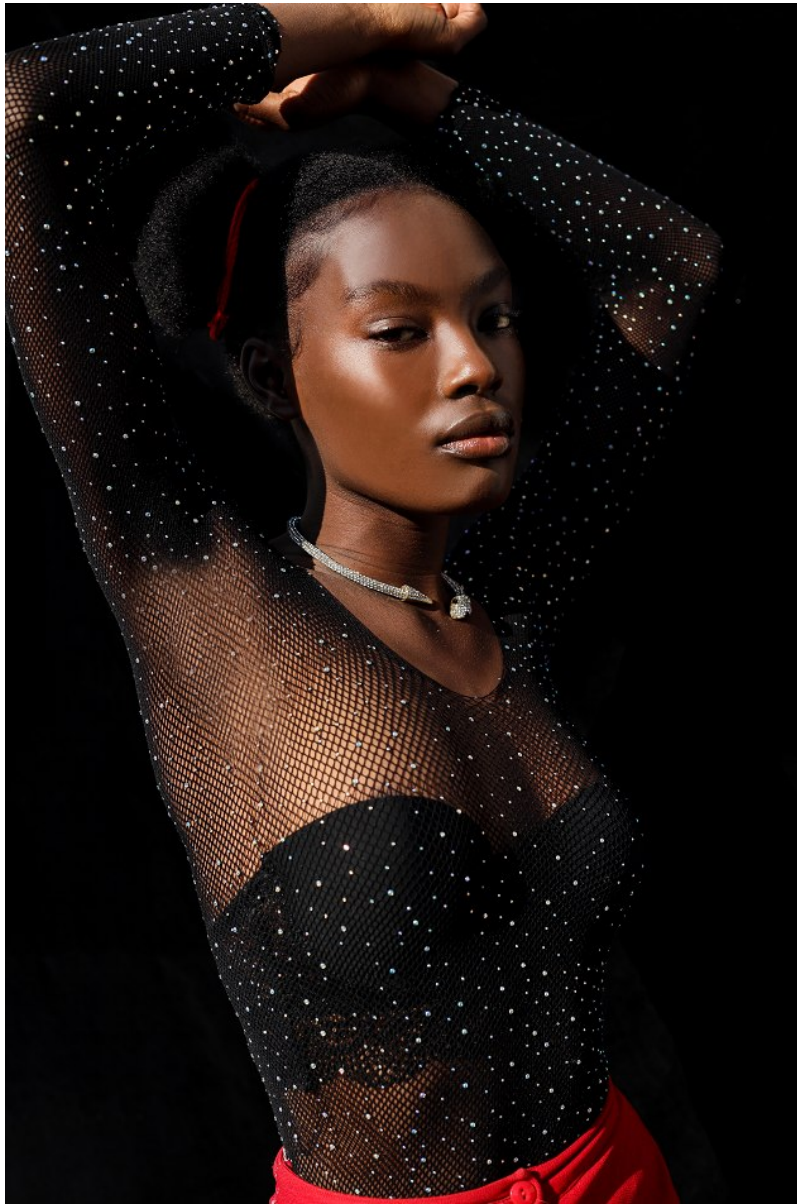

LEANATTE NDLOVU

BOSS MODELS

JOHANNESBURG

LEANATTE NDLOVU

Height: 170cm Bust: 79cm Waist: 60cm Hips: 92cm Shoe: 6 UK Hair: Black Eyes: Brown