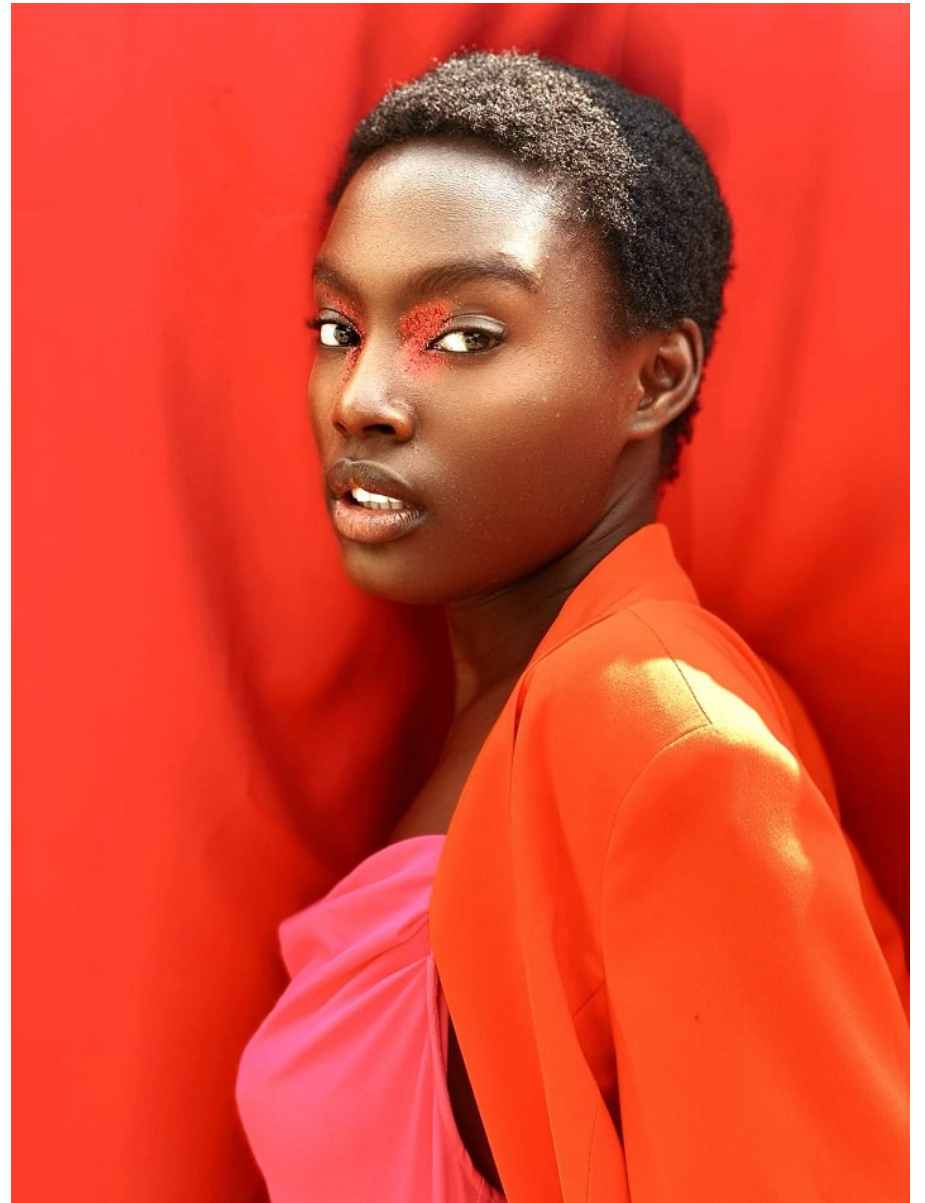

BOSS MODELS

JOHANNESBURG

LEANATTE NDLOVU

Height: 170cm Bust: 76cm Waist: 59cm Hips: 89cm Shoe: 6 UK Hair: Black Eyes: Brown