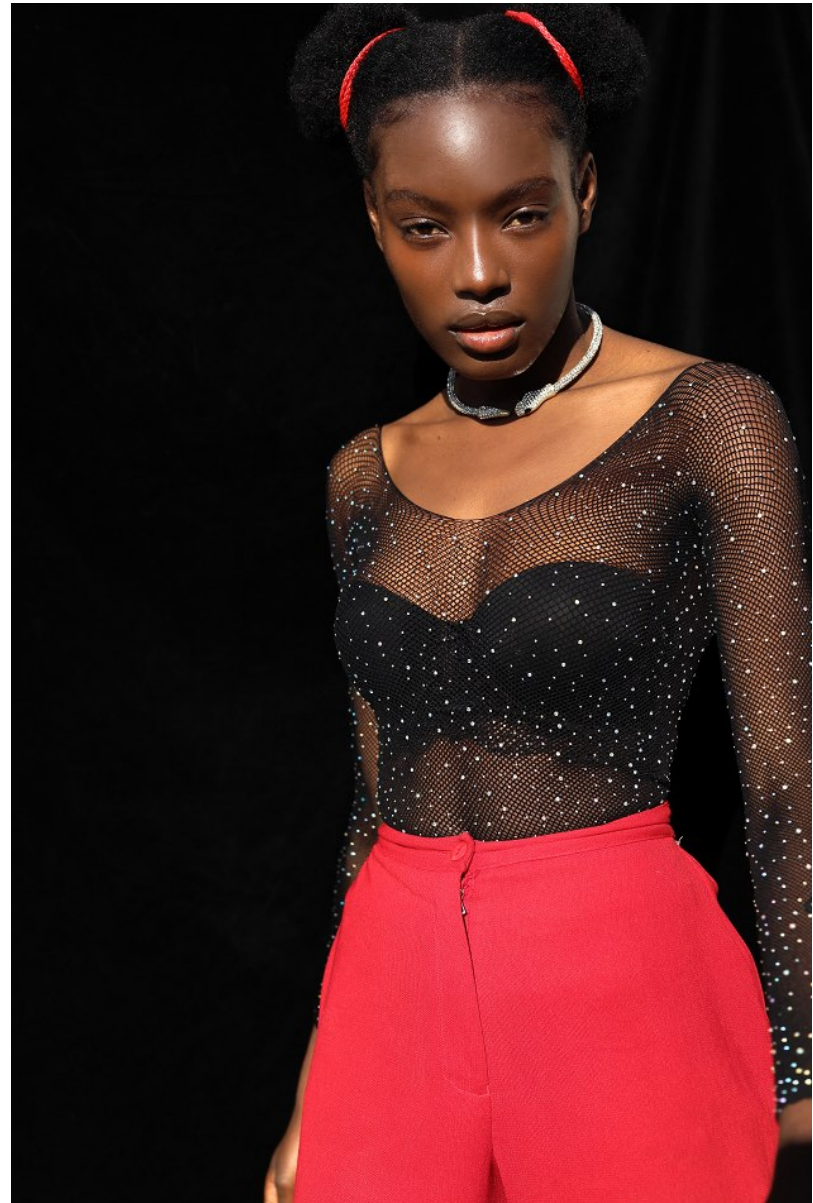

BOSS MODELS

JOHANNESBURG

LEANATTE NDLOVU

Height: 170cm Bust: 76cm Waist: 59cm Hips: 89cm Shoe: 6 UK Hair: Black Eyes: Brown