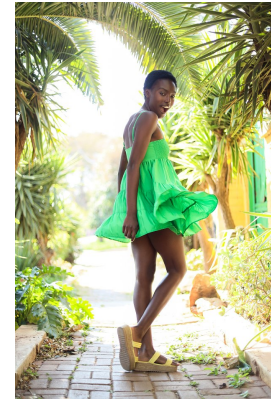

BOSS MODELS

JOHANNESBURG

LEANATTE NDLOVU

Height: 170cm Bust: 79cm Waist: 60cm Hips: 92cm Shoe: 6 UK Hair: Black Eyes: Brown

BOSS MODELS

JOHANNESBURG

LEANATTE NDLOVU

Height: 170cm Bust: 79cm Waist: 60cm Hips: 92cm Shoe: 6 UK Hair: Black Eyes: Brown

BOSS MODELS

JOHANNESBURG

LEANATTE NDLOVU

Height: 170cm Bust: 79cm Waist: 60cm Hips: 92cm Shoe: 6 UK Hair: Black Eyes: Brown