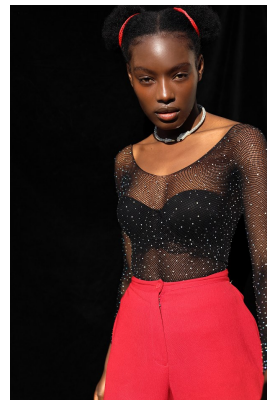

# BOSS MODELS

JOHANNESBURG

LEANATTE NDLOVU

Height: 170cm Bust: 76cm Waist: 59cm Hips: 89cm Shoe: 6 UK Hair: Black Eyes: Brown

## LEANATTE NDLOVU

Height: 170cm Bust: 76cm Waist: 59cm Hips: 89cm Shoe: 6 UK Hair: Black Eyes: Brown