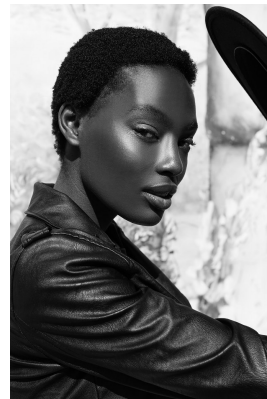

BOSS MODELS

JOHANNESBURG

LEANATTE NDLOVU

Height: 170cm Bust: 79cm Waist: 60cm Hips: 92cm Shoe: 6 UK Hair: Black Eyes: Brown

BOSS MODELS

JOHANNESBURG

LEANATTE NDLOVU

Height: 170cm Bust: 79cm Waist: 60cm Hips: 92cm Shoe: 6 UK Hair: Black Eyes: Brown

BOSS MODELS

JOHANNESBURG

LEANATTE NDLOVU

Height: 170cm Bust: 79cm Waist: 60cm Hips: 92cm Shoe: 6 UK Hair: Black Eyes: Brown