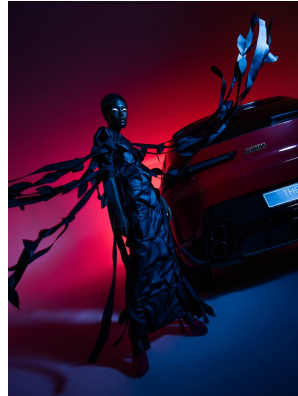

BOSS MODELS

JOHANNESBURG

LEANATTE NDLOVU

Height: 170cm Bust: 79cm Waist: 60cm Hips: 92cm Shoe: 6 UK Hair: Black Eyes: Brown

BOSS MODELS

JOHANNESBURG

LEANATTE NDLOVU

Height: 170cm Bust: 79cm Waist: 60cm Hips: 92cm Shoe: 6 UK Hair: Black Eyes: Brown

BOSS MODELS

JOHANNESBURG

LEANATTE NDLOVU

Height: 170cm Bust: 79cm Waist: 60cm Hips: 92cm Shoe: 6 UK Hair: Black Eyes: Brown