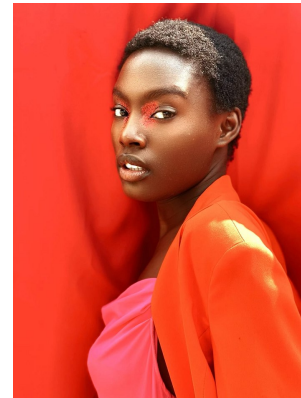

BOSS MODELS

JOHANNESBURG

LEANATTE NDLOVU

Height: 170cm Bust: 79cm Waist: 60cm Hips: 92cm Shoe: 6 UK Hair: Black Eyes: Brown

BOSS MODELS

JOHANNESBURG

LEANATTE NDLOVU

Height: 170cm Bust: 79cm Waist: 60cm Hips: 92cm Shoe: 6 UK Hair: Black Eyes: Brown

BOSS MODELS

JOHANNESBURG

LEANATTE NDLOVU

Height: 170cm Bust: 79cm Waist: 60cm Hips: 92cm Shoe: 6 UK Hair: Black Eyes: Brown