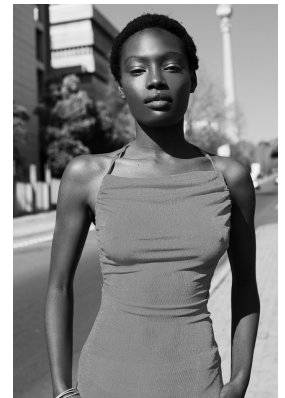

# BOSS MODELS

JOHANNESBURG

LEANATTE NDLOVU

Height: 170cm Bust: 76cm Waist: 59cm Hips: 89cm Shoe: 6 UK Hair: Black Eyes: Brown