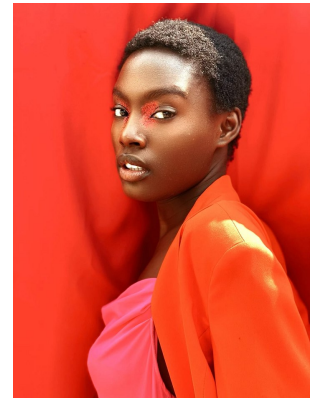

# BOSS MODELS

JOHANNESBURG

LEANATTE NDLOVU

Height: 170cm Bust: 76cm Waist: 59cm Hips: 89cm Shoe: 6 UK Hair: Black Eyes: Brown

## LEANATTE NDLOVU

Height: 170cm Bust: 76cm Waist: 59cm Hips: 89cm Shoe: 6 UK Hair: Black Eyes: Brown