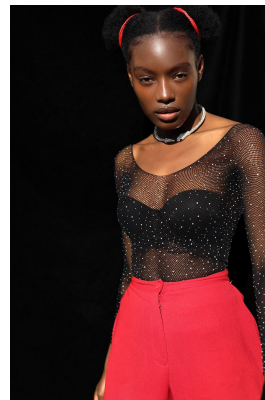

BOSS MODELS

JOHANNESBURG

LEANATTE NDLOVU

Height: 170cm Bust: 79cm Waist: 60cm Hips: 92cm Shoe: 6 UK Hair: Black Eyes: Brown

BOSS MODELS

JOHANNESBURG

LEANATTE NDLOVU

Height: 170cm Bust: 79cm Waist: 60cm Hips: 92cm Shoe: 6 UK Hair: Black Eyes: Brown

BOSS MODELS

JOHANNESBURG

LEANATTE NDLOVU

Height: 170cm Bust: 79cm Waist: 60cm Hips: 92cm Shoe: 6 UK Hair: Black Eyes: Brown