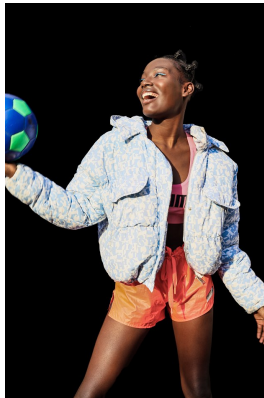

# BOSS MODELS

JOHANNESBURG

LEANATTE NDLOVU

Height: 170cm Bust: 76cm Waist: 59cm Hips: 89cm Shoe: 6 UK Hair: Black Eyes: Brown