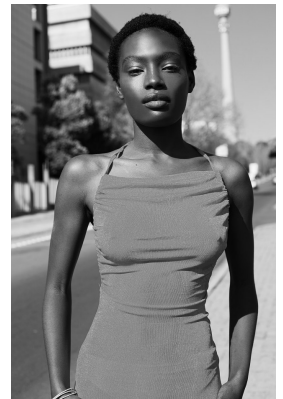

BOSS MODELS

JOHANNESBURG

LEANATTE NDLOVU

Height: 170cm Bust: 79cm Waist: 60cm Hips: 92cm Shoe: 6 UK Hair: Black Eyes: Brown

BOSS MODELS

JOHANNESBURG

LEANATTE NDLOVU

Height: 170cm Bust: 79cm Waist: 60cm Hips: 92cm Shoe: 6 UK Hair: Black Eyes: Brown

BOSS MODELS

JOHANNESBURG

LEANATTE NDLOVU

Height: 170cm Bust: 79cm Waist: 60cm Hips: 92cm Shoe: 6 UK Hair: Black Eyes: Brown