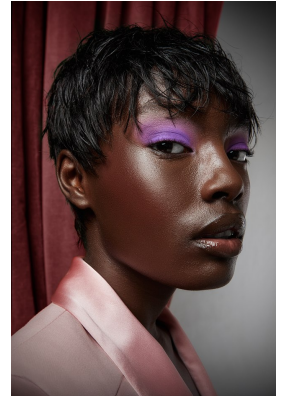

BOSS MODELS

JOHANNESBURG

LEANATTE NDLOVU

Height: 170cm Bust: 79cm Waist: 60cm Hips: 92cm Shoe: 6 UK Hair: Black Eyes: Brown

BOSS MODELS

JOHANNESBURG

LEANATTE NDLOVU

Height: 170cm Bust: 79cm Waist: 60cm Hips: 92cm Shoe: 6 UK Hair: Black Eyes: Brown

BOSS MODELS

JOHANNESBURG

LEANATTE NDLOVU

Height: 170cm Bust: 79cm Waist: 60cm Hips: 92cm Shoe: 6 UK Hair: Black Eyes: Brown