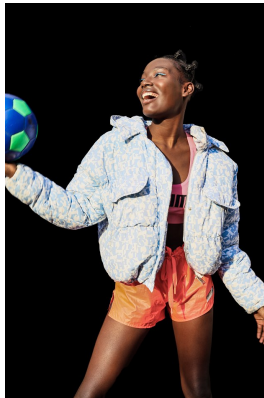

BOSS MODELS

JOHANNESBURG

LEANATTE NDLOVU

Height: 170cm Bust: 79cm Waist: 60cm Hips: 92cm Shoe: 6 UK Hair: Black Eyes: Brown

BOSS MODELS

JOHANNESBURG

LEANATTE NDLOVU

Height: 170cm Bust: 79cm Waist: 60cm Hips: 92cm Shoe: 6 UK Hair: Black Eyes: Brown

BOSS MODELS

JOHANNESBURG

LEANATTE NDLOVU

Height: 170cm Bust: 79cm Waist: 60cm Hips: 92cm Shoe: 6 UK Hair: Black Eyes: Brown