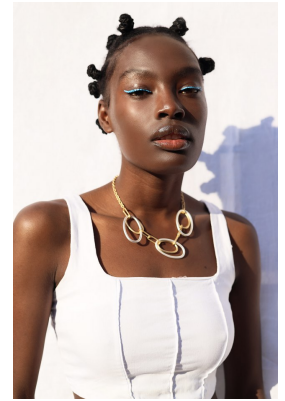

BOSS MODELS

JOHANNESBURG

LEANATTE NDLOVU

Height: 170cm Bust: 79cm Waist: 60cm Hips: 92cm Shoe: 6 UK Hair: Black Eyes: Brown

BOSS MODELS

JOHANNESBURG

LEANATTE NDLOVU

Height: 170cm Bust: 79cm Waist: 60cm Hips: 92cm Shoe: 6 UK Hair: Black Eyes: Brown

BOSS MODELS

JOHANNESBURG

LEANATTE NDLOVU

Height: 170cm Bust: 79cm Waist: 60cm Hips: 92cm Shoe: 6 UK Hair: Black Eyes: Brown