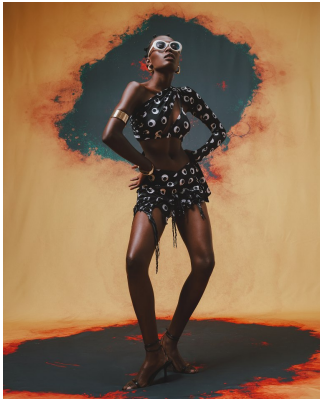

BOSS MODELS

JOHANNESBURG

LEANATTE NDLOVU

Height: 170cm Bust: 79cm Waist: 60cm Hips: 92cm Shoe: 6 UK Hair: Black Eyes: Brown

BOSS MODELS

JOHANNESBURG

LEANATTE NDLOVU

Height: 170cm Bust: 79cm Waist: 60cm Hips: 92cm Shoe: 6 UK Hair: Black Eyes: Brown

BOSS MODELS

JOHANNESBURG

LEANATTE NDLOVU

Height: 170cm Bust: 79cm Waist: 60cm Hips: 92cm Shoe: 6 UK Hair: Black Eyes: Brown