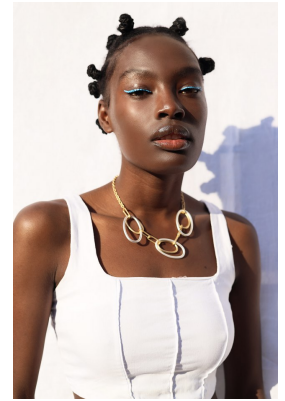

# BOSS MODELS

JOHANNESBURG

LEANATTE NDLOVU

Height: 170cm Bust: 76cm Waist: 59cm Hips: 89cm Shoe: 6 UK Hair: Black Eyes: Brown

## LEANATTE NDLOVU

Height: 170cm Bust: 76cm Waist: 59cm Hips: 89cm Shoe: 6 UK Hair: Black Eyes: Brown