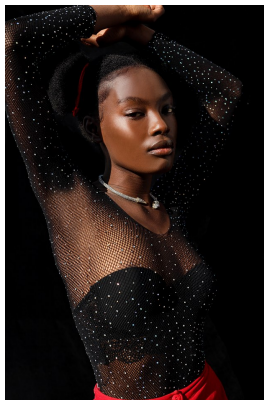

BOSS MODELS

JOHANNESBURG

LEANATTE NDLOVU

Height: 170cm Bust: 79cm Waist: 60cm Hips: 92cm Shoe: 6 UK Hair: Black Eyes: Brown

BOSS MODELS

JOHANNESBURG

LEANATTE NDLOVU

Height: 170cm Bust: 79cm Waist: 60cm Hips: 92cm Shoe: 6 UK Hair: Black Eyes: Brown

BOSS MODELS

JOHANNESBURG

LEANATTE NDLOVU

Height: 170cm Bust: 79cm Waist: 60cm Hips: 92cm Shoe: 6 UK Hair: Black Eyes: Brown