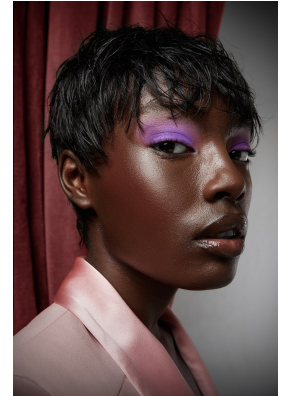

# BOSS MODELS

JOHANNESBURG

LEANATTE NDLOVU

Height: 170cm Bust: 76cm Waist: 59cm Hips: 89cm Shoe: 6 UK Hair: Black Eyes: Brown