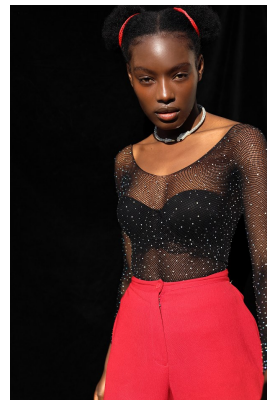

BOSS MODELS

JOHANNESBURG

LEANATTE NDLOVU

Height: 170cm Bust: 79cm Waist: 60cm Hips: 92cm Shoe: 6 UK Hair: Black Eyes: Brown

BOSS MODELS

JOHANNESBURG

LEANATTE NDLOVU

Height: 170cm Bust: 79cm Waist: 60cm Hips: 92cm Shoe: 6 UK Hair: Black Eyes: Brown

BOSS MODELS

JOHANNESBURG

LEANATTE NDLOVU

Height: 170cm Bust: 79cm Waist: 60cm Hips: 92cm Shoe: 6 UK Hair: Black Eyes: Brown