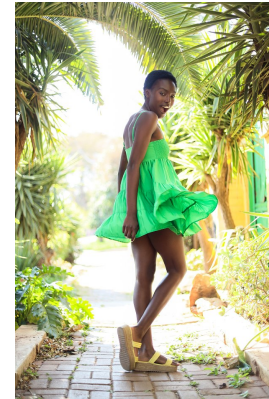

# BOSS MODELS

JOHANNESBURG

LEANATTE NDLOVU

Height: 170cm Bust: 76cm Waist: 59cm Hips: 89cm Shoe: 6 UK Hair: Black Eyes: Brown

## LEANATTE NDLOVU

Height: 170cm Bust: 76cm Waist: 59cm Hips: 89cm Shoe: 6 UK Hair: Black Eyes: Brown