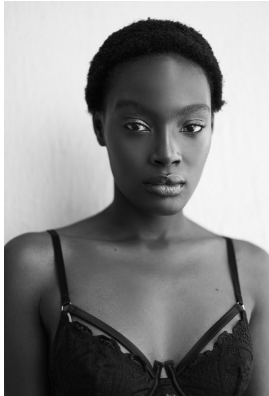

BOSS MODELS

JOHANNESBURG

LEANATTE NDLOVU

Height: 170cm Bust: 79cm Waist: 60cm Hips: 92cm Shoe: 6 UK Hair: Black Eyes: Brown

BOSS MODELS

JOHANNESBURG

LEANATTE NDLOVU

Height: 170cm Bust: 79cm Waist: 60cm Hips: 92cm Shoe: 6 UK Hair: Black Eyes: Brown

BOSS MODELS

JOHANNESBURG

LEANATTE NDLOVU

Height: 170cm Bust: 79cm Waist: 60cm Hips: 92cm Shoe: 6 UK Hair: Black Eyes: Brown