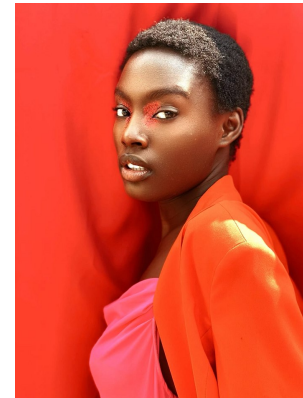

BOSS MODELS

JOHANNESBURG

LEANATTE NDLOVU

Height: 170cm Bust: 79cm Waist: 60cm Hips: 92cm Shoe: 6 UK Hair: Black Eyes: Brown

BOSS MODELS

JOHANNESBURG

LEANATTE NDLOVU

Height: 170cm Bust: 79cm Waist: 60cm Hips: 92cm Shoe: 6 UK Hair: Black Eyes: Brown

BOSS MODELS

JOHANNESBURG

LEANATTE NDLOVU

Height: 170cm Bust: 79cm Waist: 60cm Hips: 92cm Shoe: 6 UK Hair: Black Eyes: Brown