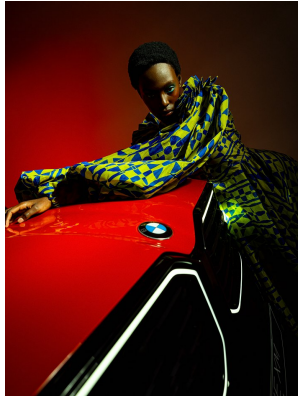

BOSS MODELS

JOHANNESBURG

LEANATTE NDLOVU

Height: 170cm Bust: 79cm Waist: 60cm Hips: 92cm Shoe: 6 UK Hair: Black Eyes: Brown

BOSS MODELS

JOHANNESBURG

LEANATTE NDLOVU

Height: 170cm Bust: 79cm Waist: 60cm Hips: 92cm Shoe: 6 UK Hair: Black Eyes: Brown

BOSS MODELS

JOHANNESBURG

LEANATTE NDLOVU

Height: 170cm Bust: 79cm Waist: 60cm Hips: 92cm Shoe: 6 UK Hair: Black Eyes: Brown