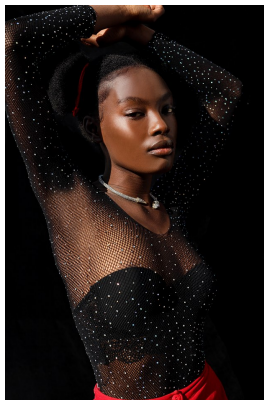

# BOSS MODELS

JOHANNESBURG

LEANATTE NDLOVU

Height: 170cm Bust: 76cm Waist: 59cm Hips: 89cm Shoe: 6 UK Hair: Black Eyes: Brown

## LEANATTE NDLOVU

Height: 170cm Bust: 76cm Waist: 59cm Hips: 89cm Shoe: 6 UK Hair: Black Eyes: Brown