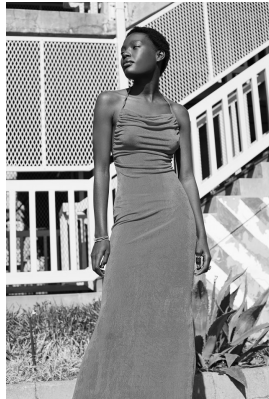

BOSS MODELS

JOHANNESBURG

LEANATTE NDLOVU

Height: 170cm Bust: 79cm Waist: 60cm Hips: 92cm Shoe: 6 UK Hair: Black Eyes: Brown

BOSS MODELS

JOHANNESBURG

LEANATTE NDLOVU

Height: 170cm Bust: 79cm Waist: 60cm Hips: 92cm Shoe: 6 UK Hair: Black Eyes: Brown

BOSS MODELS

JOHANNESBURG

LEANATTE NDLOVU

Height: 170cm Bust: 79cm Waist: 60cm Hips: 92cm Shoe: 6 UK Hair: Black Eyes: Brown