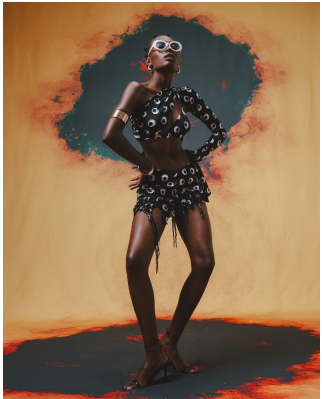

# BOSS MODELS

JOHANNESBURG

LEANATTE NDLOVU

Height: 170cm Bust: 76cm Waist: 59cm Hips: 89cm Shoe: 6 UK Hair: Black Eyes: Brown

## LEANATTE NDLOVU

Height: 170cm Bust: 76cm Waist: 59cm Hips: 89cm Shoe: 6 UK Hair: Black Eyes: Brown