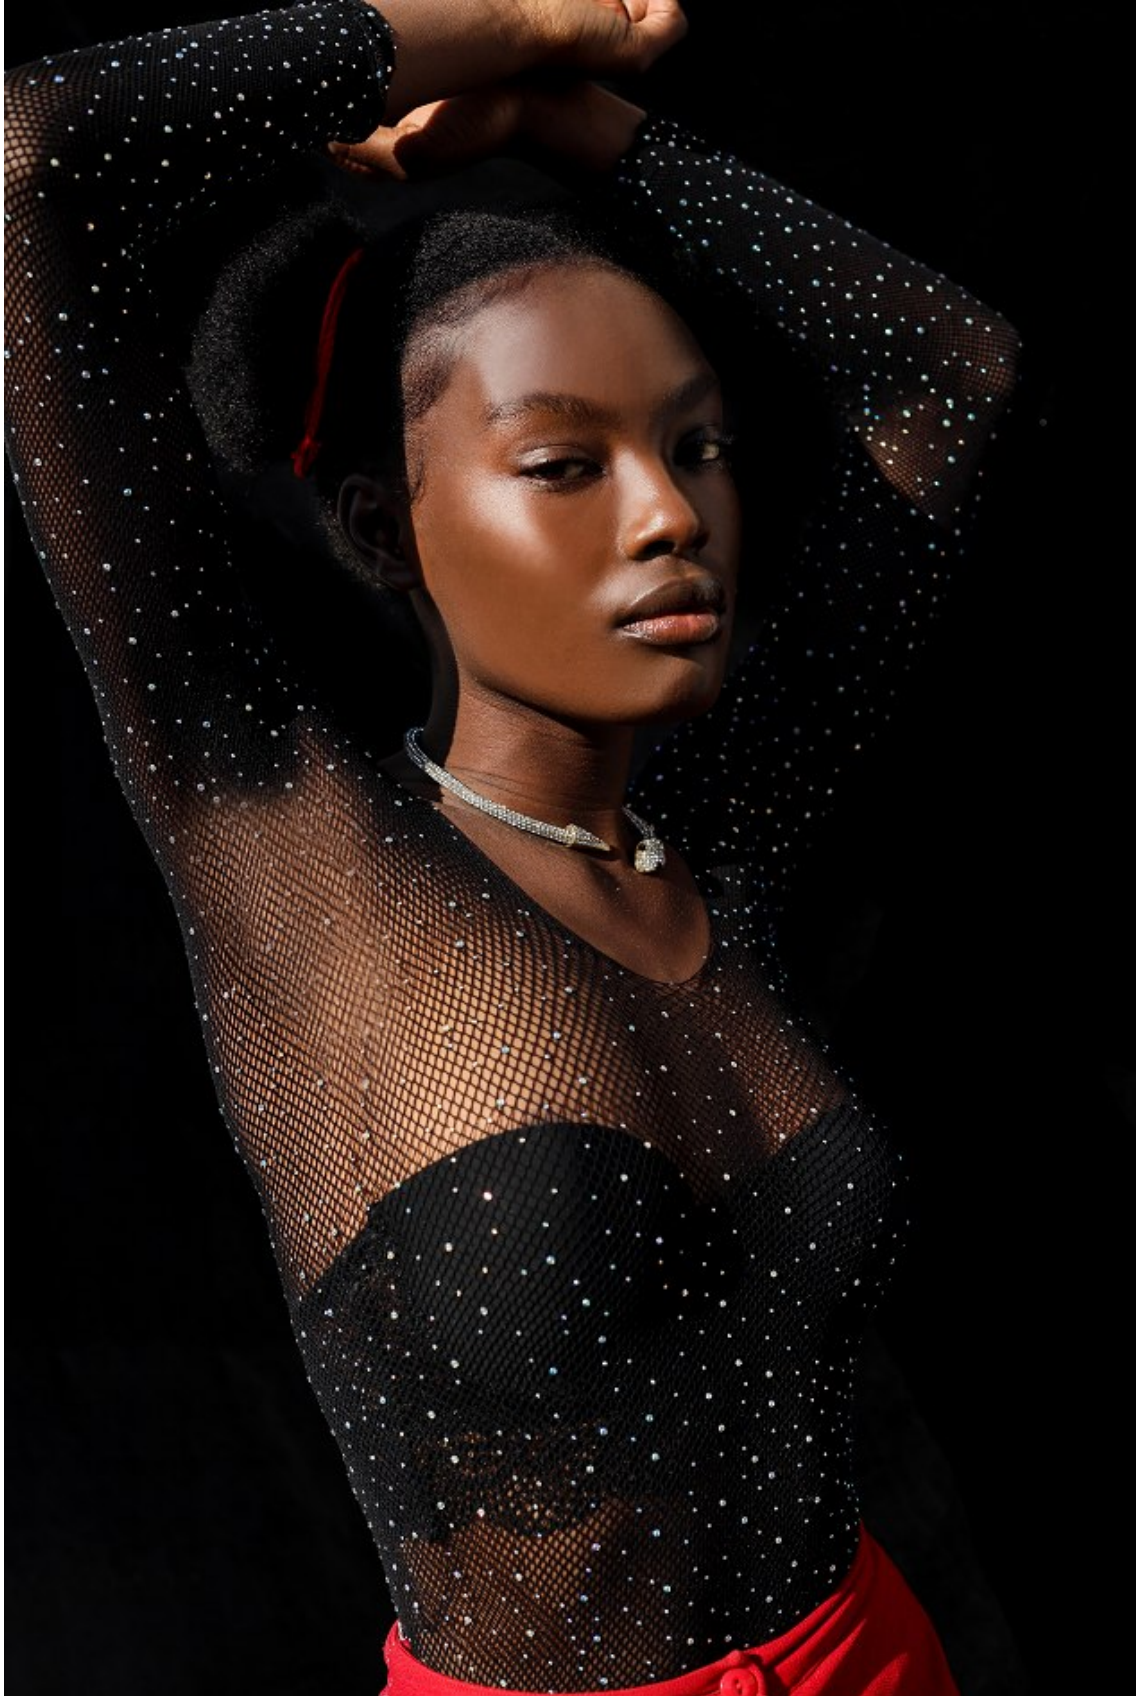

BOSS MODELS

JOHANNESBURG

LEANATTE NDLOVU

Height: 170cm Bust: 76cm Waist: 59cm Hips: 89cm Shoe: 6 UK Hair: Black Eyes: Brown

BOSS MODELS

JOHANNESBURG

LEANATTE NDLOVU

Height: 170cm Bust: 76cm Waist: 59cm Hips: 89cm Shoe: 6 UK Hair: Black Eyes: Brown