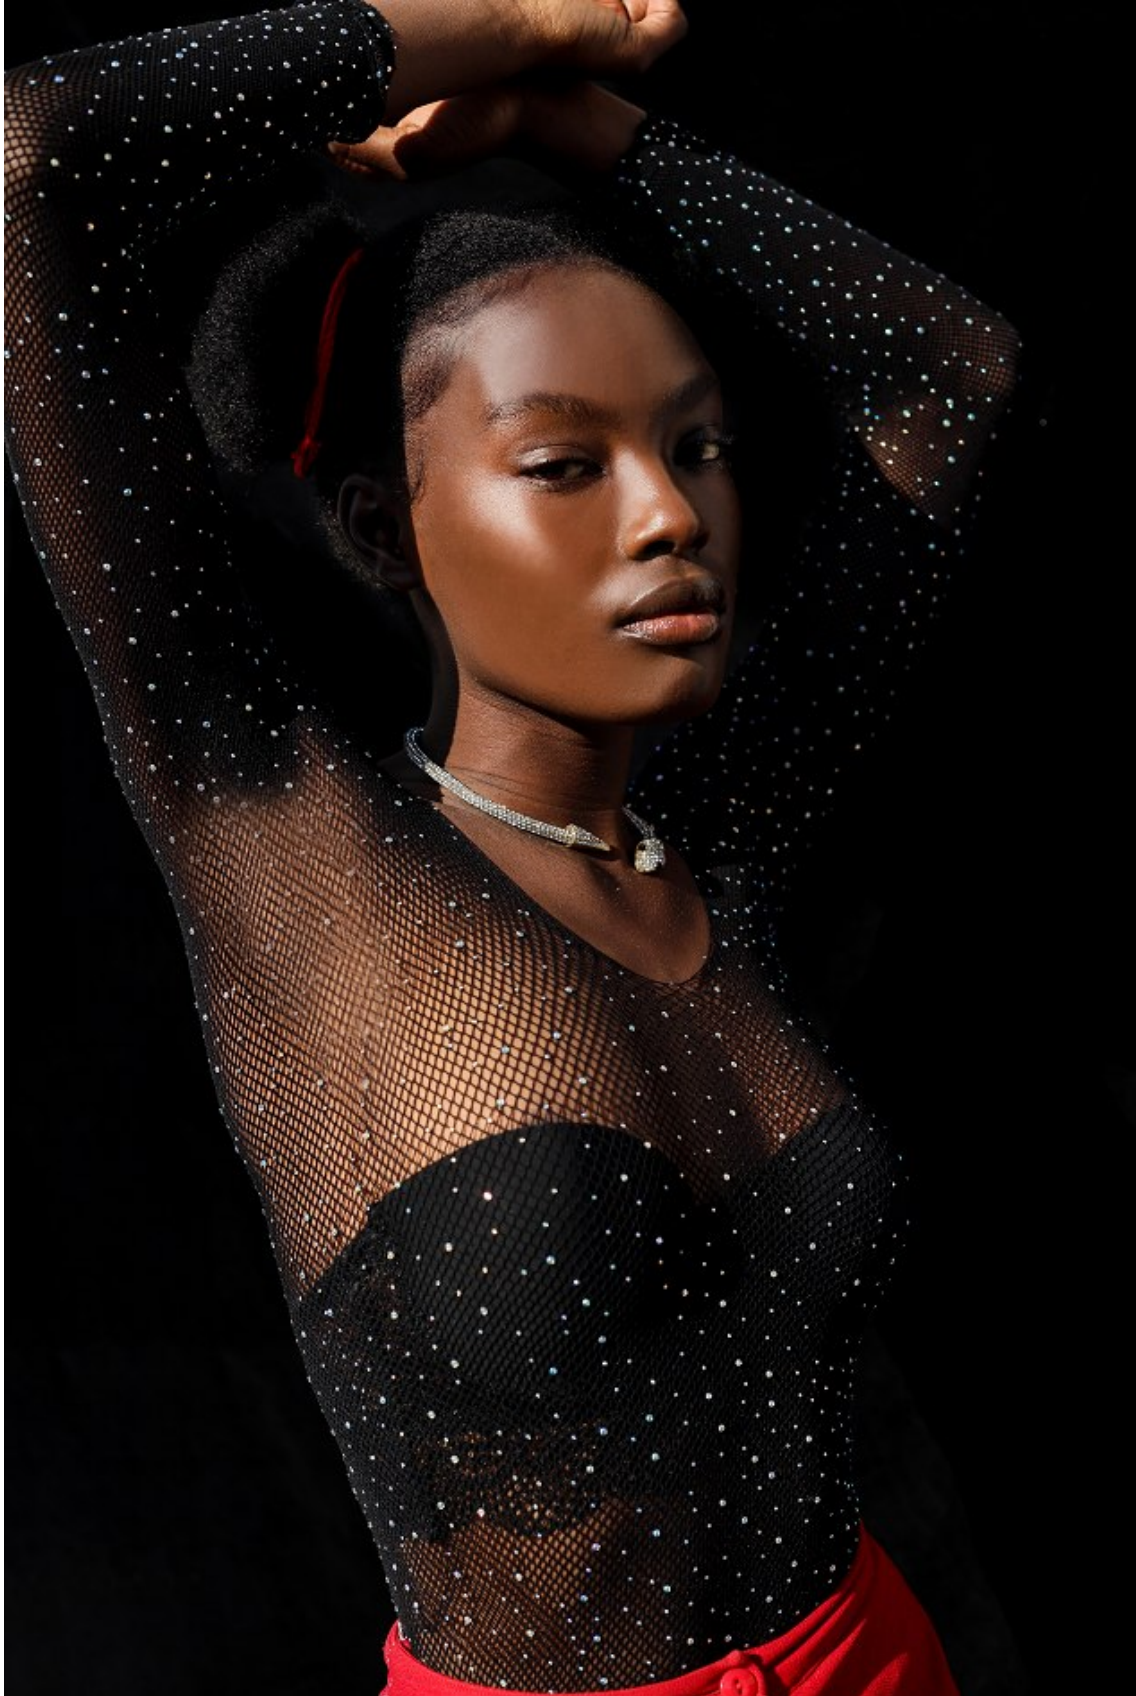

LEANATTE NDLOVU

BOSS MODELS

JOHANNESBURG

LEANATTE NDLOVU

Height: 170cm Bust: 79cm Waist: 60cm Hips: 92cm Shoe: 6 UK Hair: Black Eyes: Brown