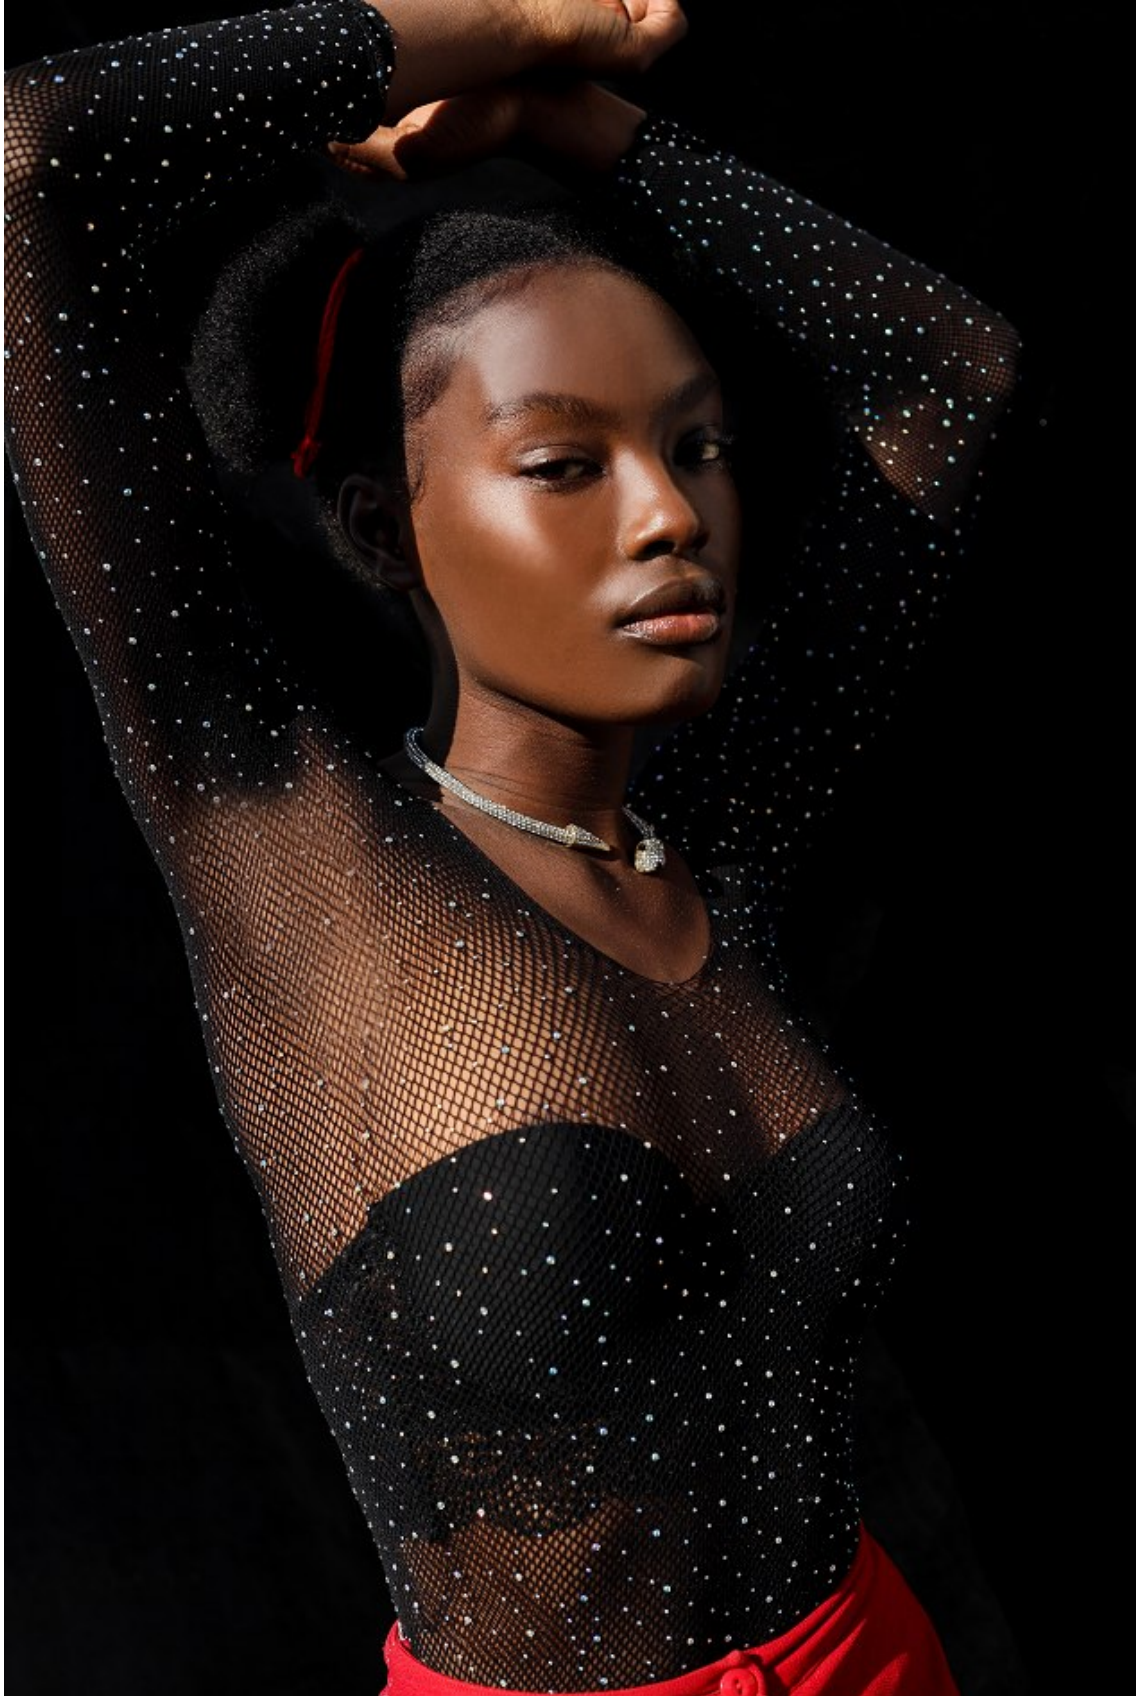

BOSS MODELS

JOHANNESBURG

LEANATTE NDLOVU

Height: 170cm Bust: 79cm Waist: 60cm Hips: 92cm Shoe: 6 UK Hair: Black Eyes: Brown

BOSS MODELS

JOHANNESBURG

LEANATTE NDLOVU

Height: 170cm Bust: 79cm Waist: 60cm Hips: 92cm Shoe: 6 UK Hair: Black Eyes: Brown