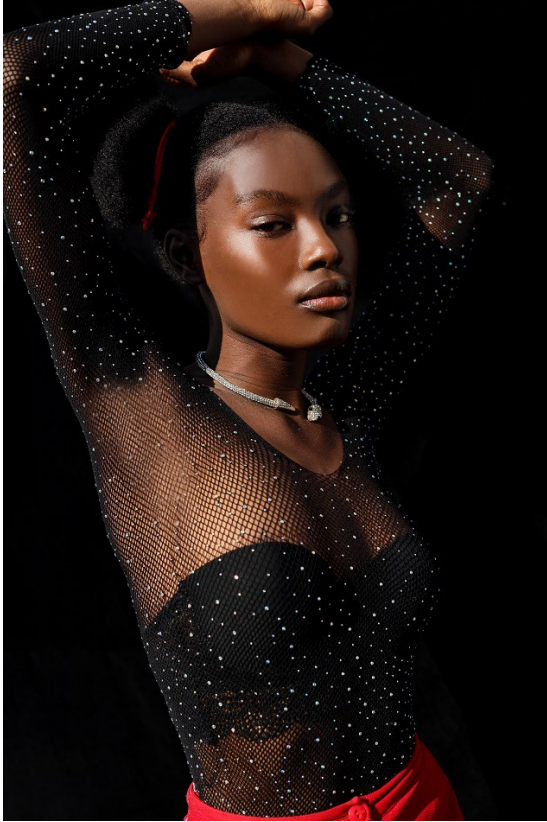

LEANATTE NDLOVU

BOSS MODELS

JOHANNESBURG

LEANATTE NDLOVU

Height: 170cm Bust: 79cm Waist: 60cm Hips: 92cm Shoe: 6 UK Hair: Black Eyes: Brown