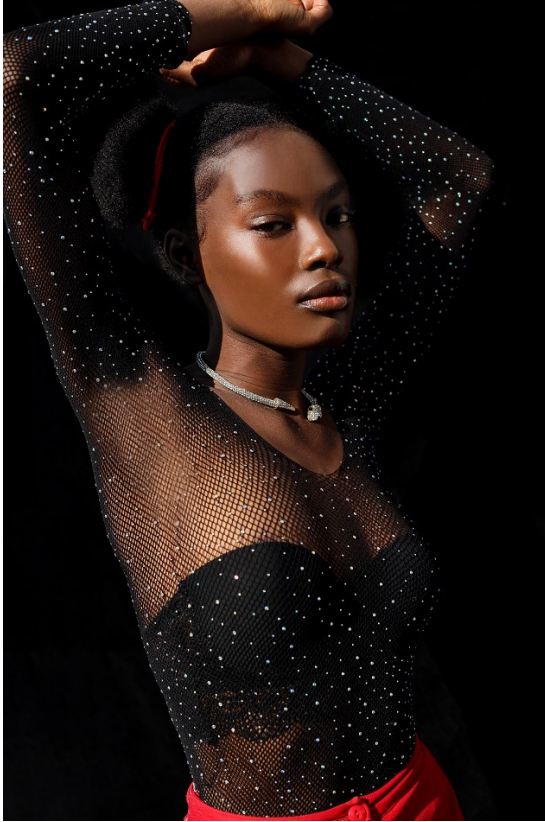

BOSS MODELS

JOHANNESBURG

LEANATTE NDLOVU

Height: 170cm Bust: 76cm Waist: 59cm Hips: 89cm Shoe: 6 UK Hair: Black Eyes: Brown

BOSS MODELS

JOHANNESBURG

LEANATTE NDLOVU

Height: 170cm Bust: 76cm Waist: 59cm Hips: 89cm Shoe: 6 UK Hair: Black Eyes: Brown