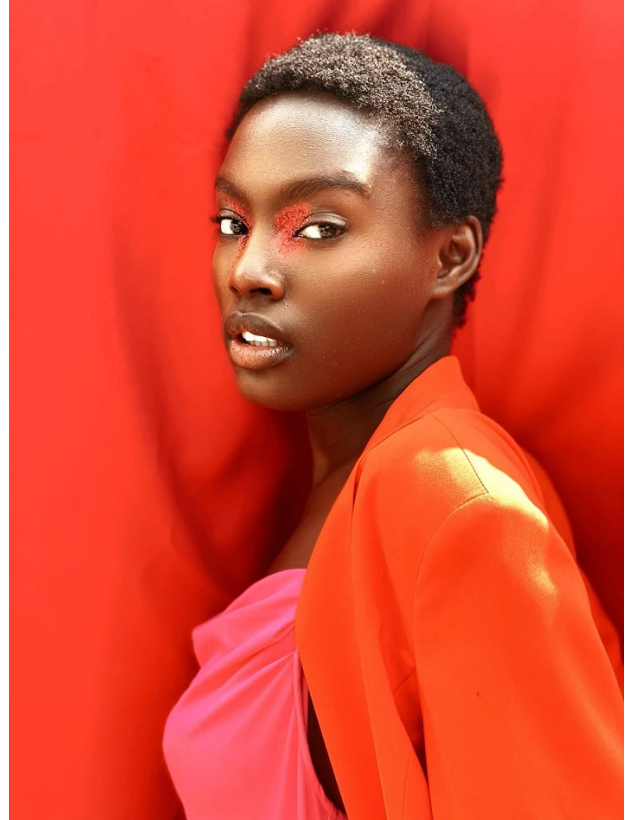

BOSS MODELS

JOHANNESBURG

LEANATTE NDLOVU

Height: 170cm Bust: 79cm Waist: 60cm Hips: 92cm Shoe: 6 UK Hair: Black Eyes: Brown

BOSS MODELS

JOHANNESBURG

LEANATTE NDLOVU

Height: 170cm Bust: 79cm Waist: 60cm Hips: 92cm Shoe: 6 UK Hair: Black Eyes: Brown