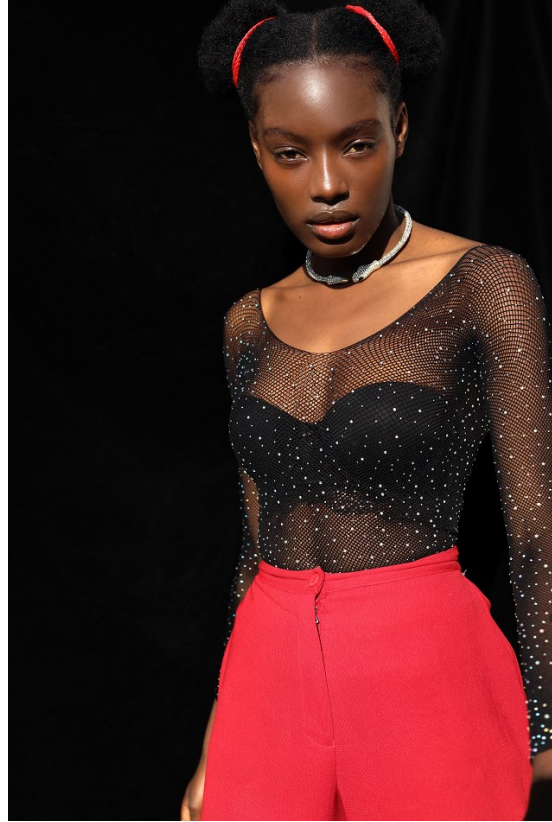

BOSS MODELS

JOHANNESBURG

LEANATTE NDLOVU

Height: 170cm Bust: 79cm Waist: 60cm Hips: 92cm Shoe: 6 UK Hair: Black Eyes: Brown

BOSS MODELS

JOHANNESBURG

LEANATTE NDLOVU

Height: 170cm Bust: 79cm Waist: 60cm Hips: 92cm Shoe: 6 UK Hair: Black Eyes: Brown