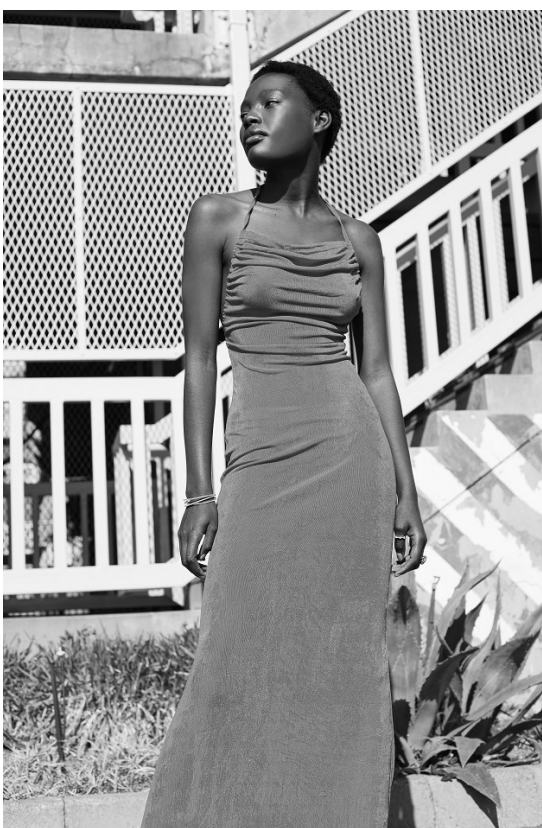

BOSS MODELS

JOHANNESBURG

LEANATTE NDLOVU

Height: 170cm Bust: 76cm Waist: 59cm Hips: 89cm Shoe: 6 UK Hair: Black Eyes: Brown

BOSS MODELS

JOHANNESBURG

LEANATTE NDLOVU

Height: 170cm Bust: 76cm Waist: 59cm Hips: 89cm Shoe: 6 UK Hair: Black Eyes: Brown