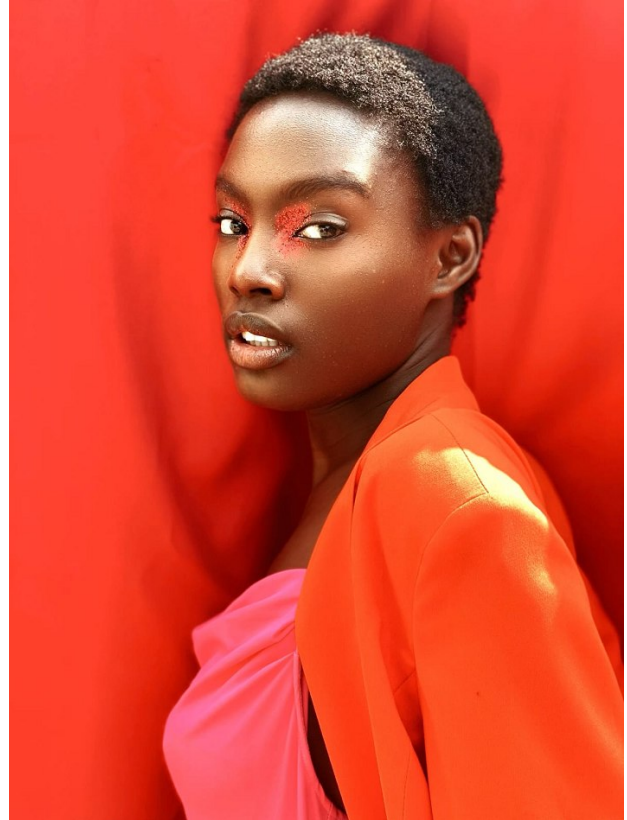

BOSS MODELS

JOHANNESBURG

LEANATTE NDLOVU

Height: 170cm Bust: 76cm Waist: 59cm Hips: 89cm Shoe: 6 UK Hair: Black Eyes: Brown

BOSS MODELS

JOHANNESBURG

LEANATTE NDLOVU

Height: 170cm Bust: 76cm Waist: 59cm Hips: 89cm Shoe: 6 UK Hair: Black Eyes: Brown