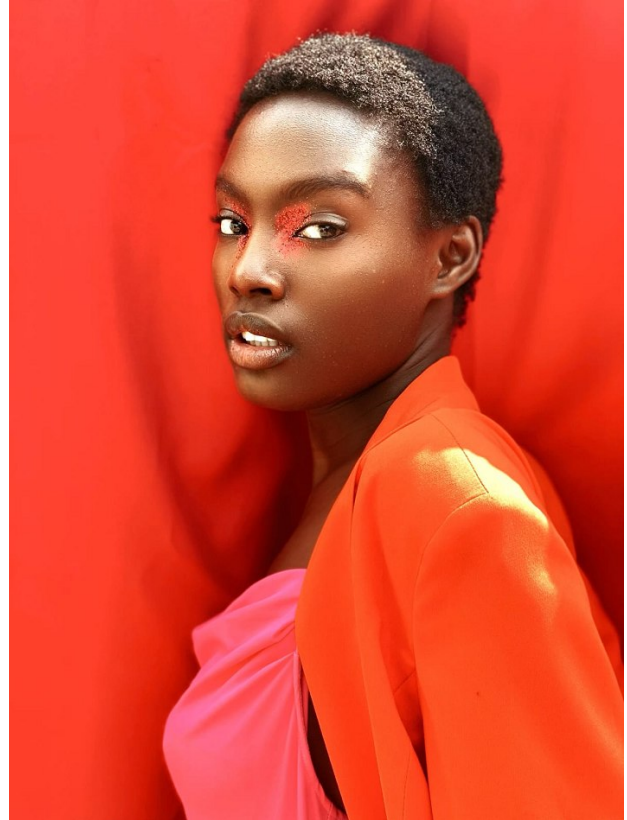

# BOSS MODELS

JOHANNESBURG

LEANATTE NDLOVU

Height: 170cm Bust: 79cm Waist: 60cm Hips: 92cm Shoe: 6 UK Hair: Black Eyes: Brown