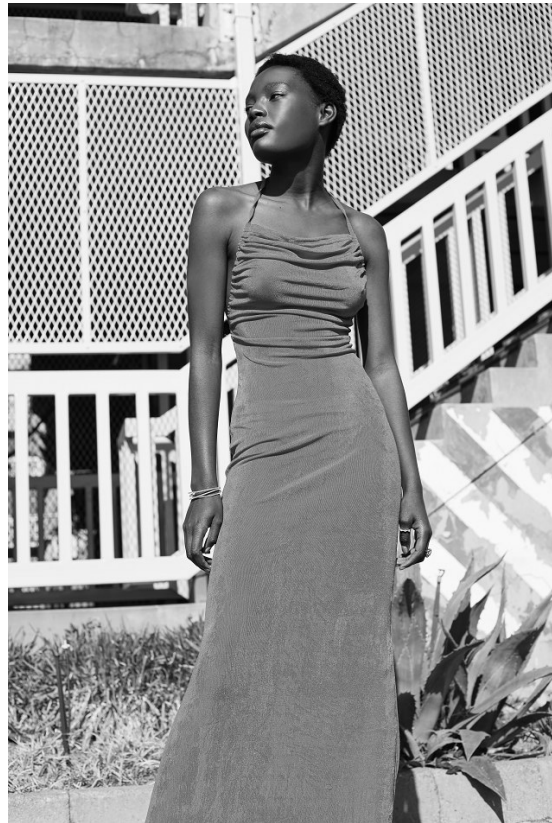

BOSS MODELS

JOHANNESBURG

LEANATTE NDLOVU

Height: 170cm Bust: 79cm Waist: 60cm Hips: 92cm Shoe: 6 UK Hair: Black Eyes: Brown

BOSS MODELS

JOHANNESBURG

LEANATTE NDLOVU

Height: 170cm Bust: 79cm Waist: 60cm Hips: 92cm Shoe: 6 UK Hair: Black Eyes: Brown