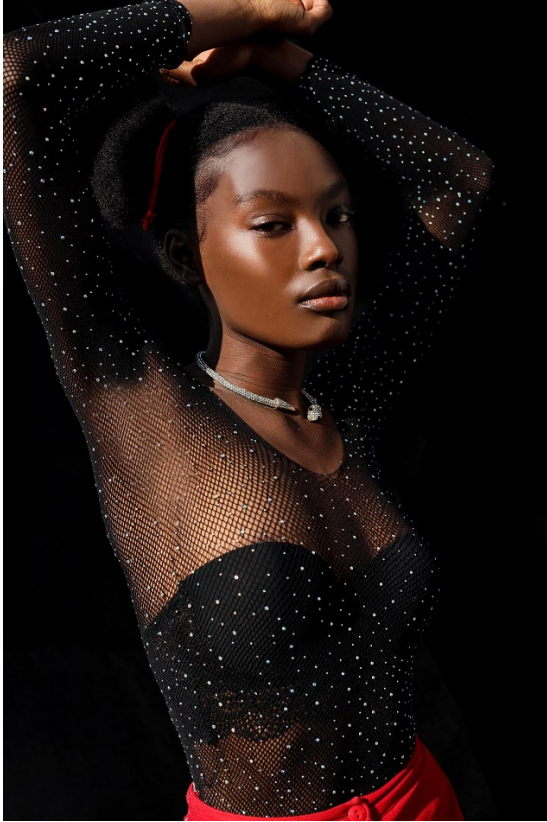

BOSS MODELS

JOHANNESBURG

LEANATTE NDLOVU

Height: 170cm Bust: 79cm Waist: 60cm Hips: 92cm Shoe: 6 UK Hair: Black Eyes: Brown

BOSS MODELS

JOHANNESBURG

LEANATTE NDLOVU

Height: 170cm Bust: 79cm Waist: 60cm Hips: 92cm Shoe: 6 UK Hair: Black Eyes: Brown