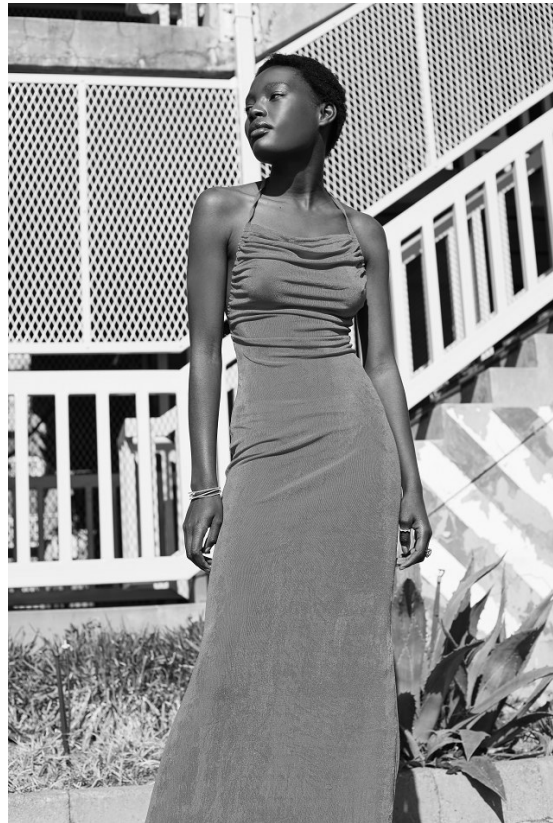

BOSS MODELS

JOHANNESBURG

LEANATTE NDLOVU

Height: 170cm Bust: 79cm Waist: 60cm Hips: 92cm Shoe: 6 UK Hair: Black Eyes: Brown

BOSS MODELS

JOHANNESBURG

LEANATTE NDLOVU

Height: 170cm Bust: 79cm Waist: 60cm Hips: 92cm Shoe: 6 UK Hair: Black Eyes: Brown