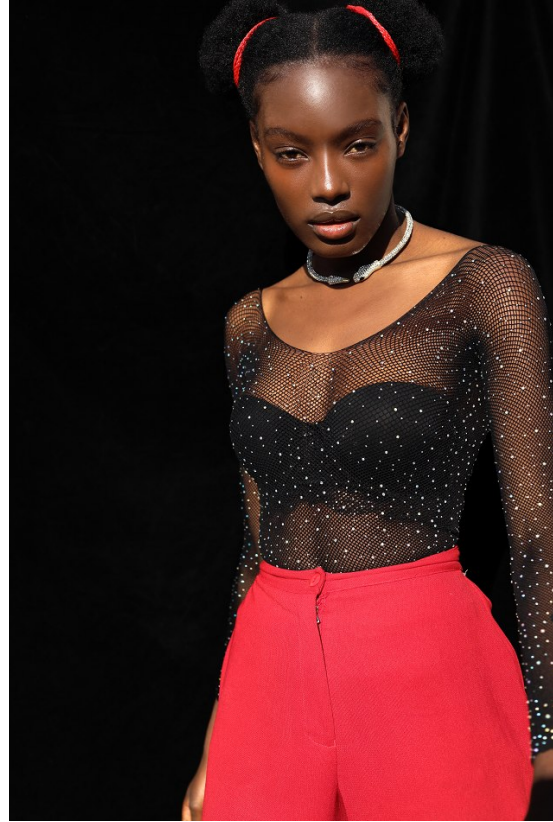

BOSS MODELS

JOHANNESBURG

LEANATTE NDLOVU

Height: 170cm Bust: 76cm Waist: 59cm Hips: 89cm Shoe: 6 UK Hair: Black Eyes: Brown

BOSS MODELS

JOHANNESBURG

LEANATTE NDLOVU

Height: 170cm Bust: 76cm Waist: 59cm Hips: 89cm Shoe: 6 UK Hair: Black Eyes: Brown