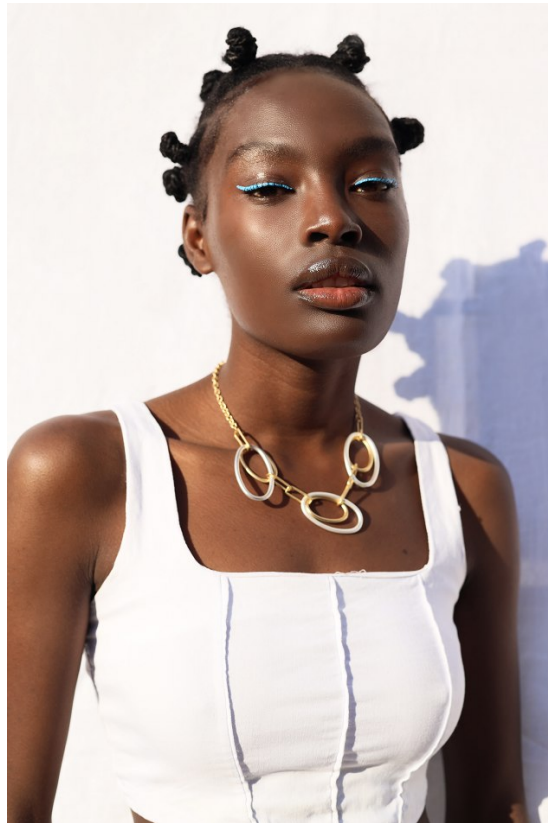

BOSS MODELS

JOHANNESBURG

LEANATTE NDLOVU

Height: 170cm Bust: 79cm Waist: 60cm Hips: 92cm Shoe: 6 UK Hair: Black Eyes: Brown

BOSS MODELS

JOHANNESBURG

LEANATTE NDLOVU

Height: 170cm Bust: 79cm Waist: 60cm Hips: 92cm Shoe: 6 UK Hair: Black Eyes: Brown