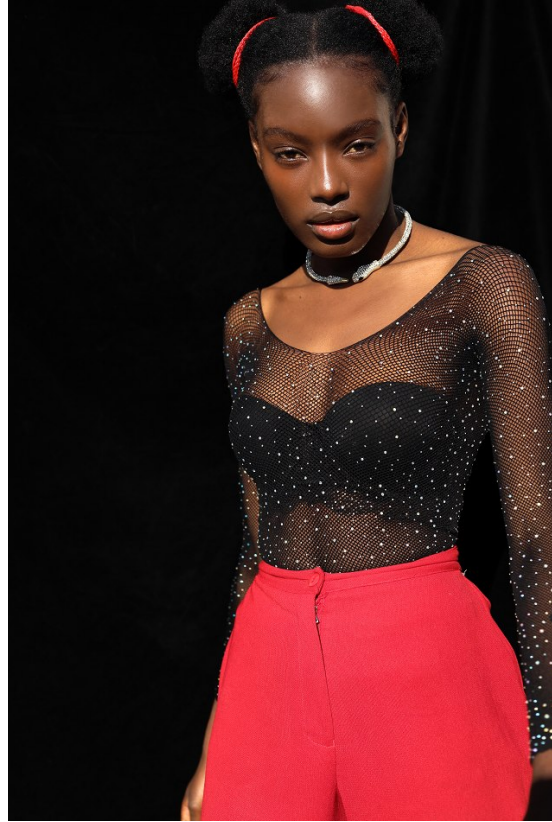

BOSS MODELS

JOHANNESBURG

LEANATTE NDLOVU

Height: 170cm Bust: 79cm Waist: 60cm Hips: 92cm Shoe: 6 UK Hair: Black Eyes: Brown