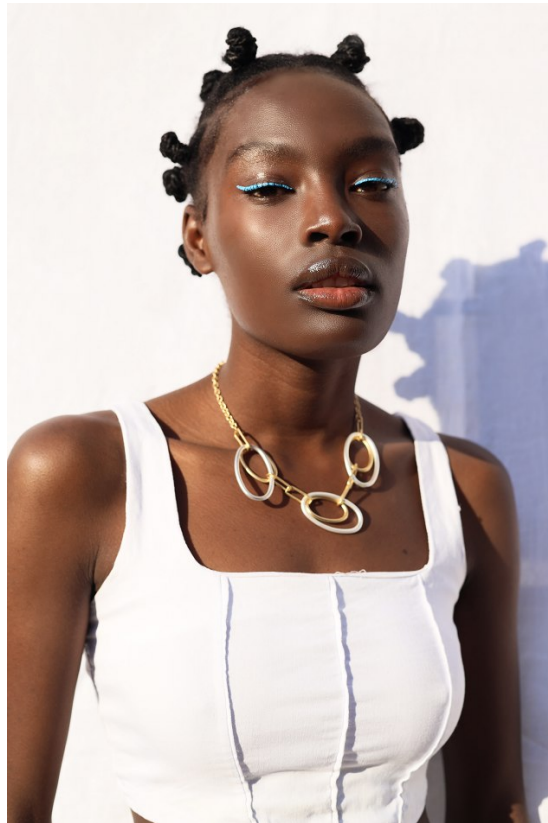

# BOSS MODELS

JOHANNESBURG

LEANATTE NDLOVU

Height: 170cm Bust: 79cm Waist: 60cm Hips: 92cm Shoe: 6 UK Hair: Black Eyes: Brown