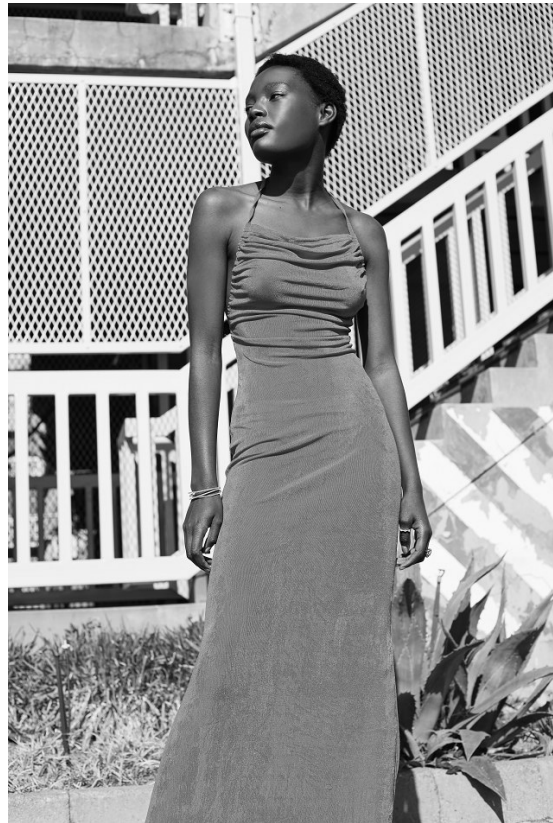

BOSS MODELS

JOHANNESBURG

LEANATTE NDLOVU

Height: 170cm Bust: 79cm Waist: 60cm Hips: 92cm Shoe: 6 UK Hair: Black Eyes: Brown