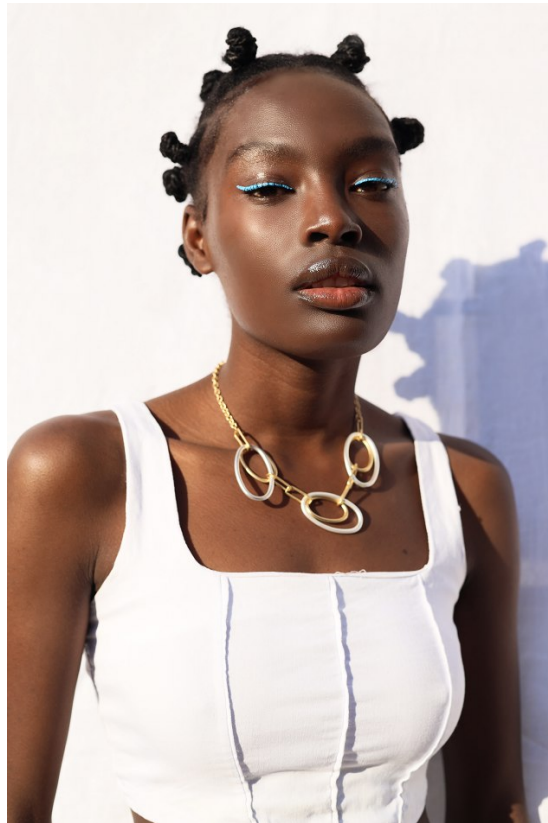

BOSS MODELS

JOHANNESBURG

LEANATTE NDLOVU

Height: 170cm Bust: 76cm Waist: 59cm Hips: 89cm Shoe: 6 UK Hair: Black Eyes: Brown

BOSS MODELS

JOHANNESBURG

LEANATTE NDLOVU

Height: 170cm Bust: 76cm Waist: 59cm Hips: 89cm Shoe: 6 UK Hair: Black Eyes: Brown