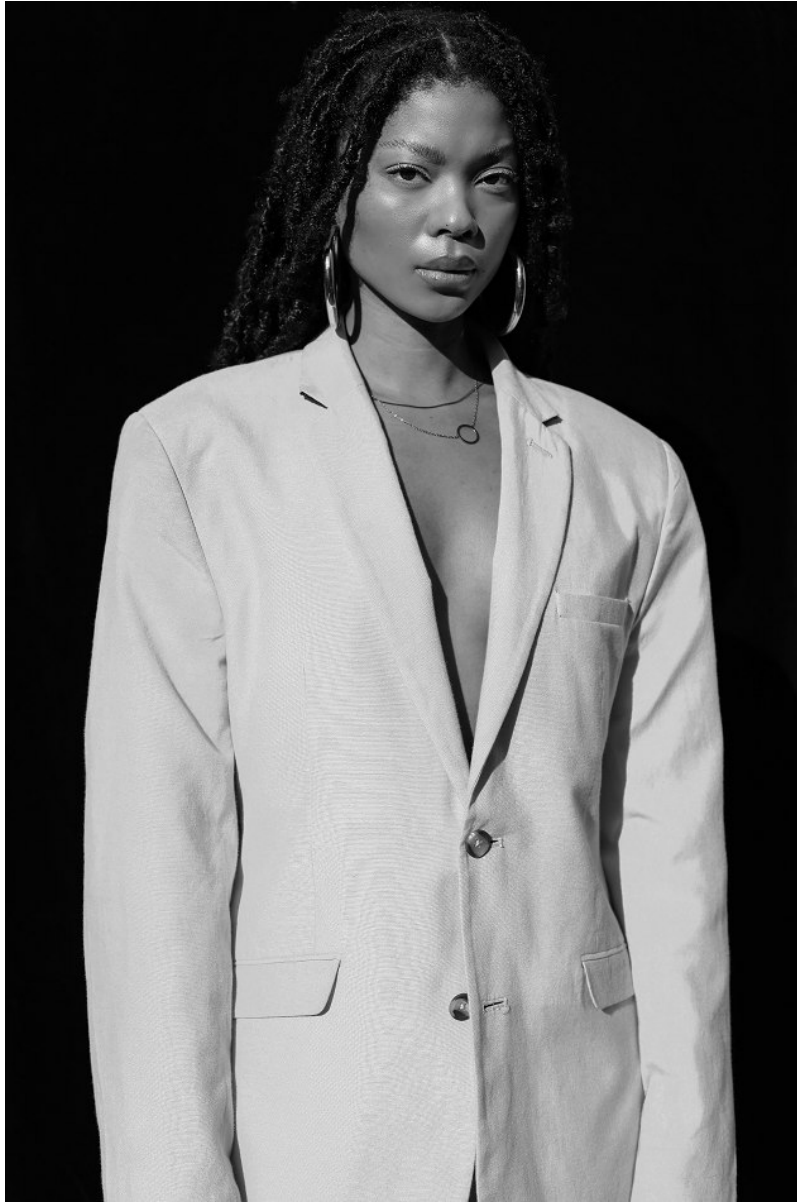

BOSS MODELS

JOHANNESBURG

ZARIAH JULIES

Height: 172cm Bust: 87cm Waist: 64cm Hips: 100cm Shoe: 4 UK Hair: Brown Eyes: Hazel

BOSS MODELS

JOHANNESBURG

ZARIAH JULIES

Height: 172cm Bust: 87cm Waist: 64cm Hips: 100cm Shoe: 4 UK Hair: Brown Eyes: Hazel