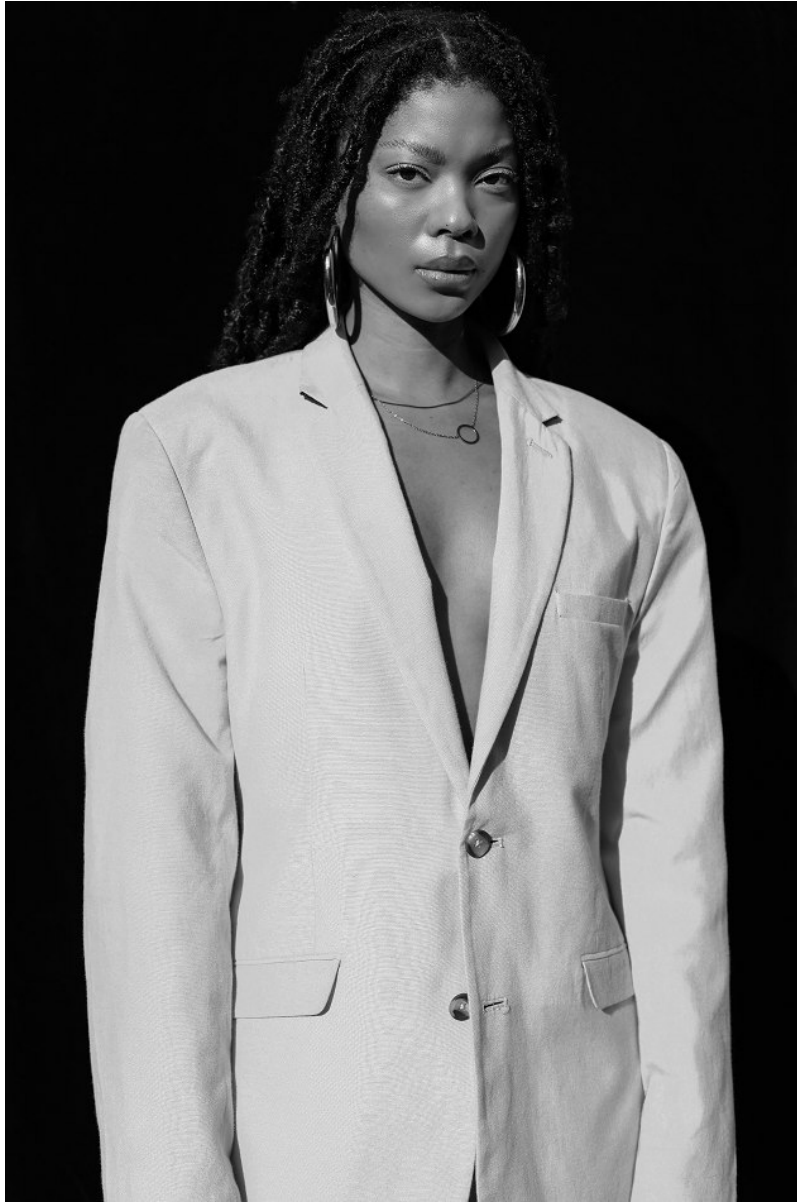

ZARIAH JULIES

BOSS MODELS

JOHANNESBURG

ZARIAH JULIES

Height: 172cm Bust: 87cm Waist: 64cm Hips: 100cm Shoe: 4 UK Hair: Brown Eyes: Hazel