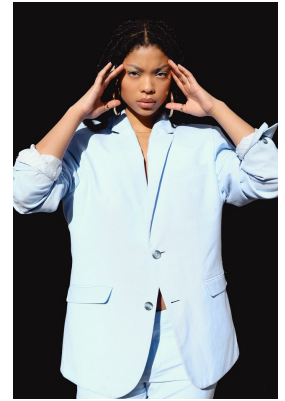

BOSS MODELS

JOHANNESBURG

ZARIAH JULIES

Height: 172cm Bust: 87cm Waist: 64cm Hips: 100cm Shoe: 4 UK Hair: Brown Eyes: Hazel

BOSS MODELS

JOHANNESBURG

ZARIAH JULIES

Height: 172cm Bust: 87cm Waist: 64cm Hips: 100cm Shoe: 4 UK Hair: Brown Eyes: Hazel