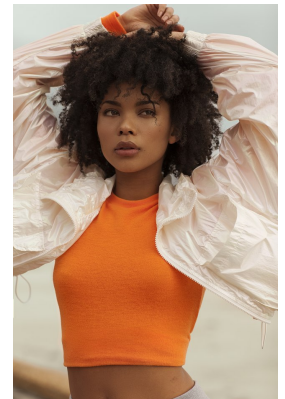

BOSS MODELS

JOHANNESBURG

ZARIAH JULIES

Height: 172cm Bust: 87cm Waist: 64cm Hips: 100cm Shoe: 4 UK Hair: Brown Eyes: Hazel

BOSS MODELS

JOHANNESBURG

ZARIAH JULIES

Height: 172cm Bust: 87cm Waist: 64cm Hips: 100cm Shoe: 4 UK Hair: Brown Eyes: Hazel