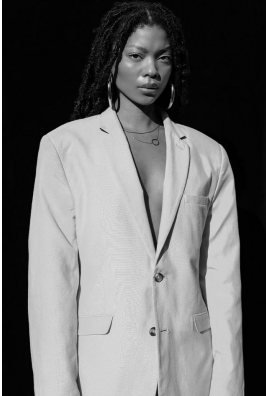

BOSS MODELS

JOHANNESBURG

ZARIAH JULIES

Height: 172cm Bust: 87cm Waist: 64cm Hips: 100cm Shoe: 4 UK Hair: Brown Eyes: Hazel

BOSS MODELS

JOHANNESBURG

ZARIAH JULIES

Height: 172cm Bust: 87cm Waist: 64cm Hips: 100cm Shoe: 4 UK Hair: Brown Eyes: Hazel