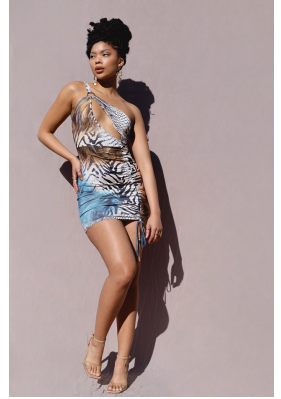

BOSS MODELS

JOHANNESBURG

ZARIAH JULIES

Height: 172cm Bust: 87cm Waist: 64cm Hips: 100cm Shoe: 4 UK Hair: Brown Eyes: Hazel

BOSS MODELS

JOHANNESBURG

ZARIAH JULIES

Height: 172cm Bust: 87cm Waist: 64cm Hips: 100cm Shoe: 4 UK Hair: Brown Eyes: Hazel