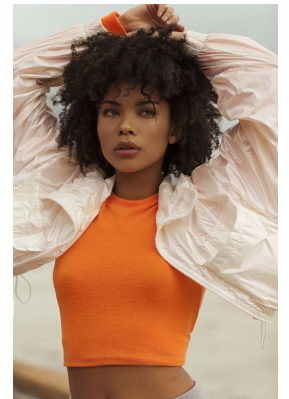

BOSS MODELS

JOHANNESBURG

ZARIAH JULIES

Height: 172cm Bust: 87cm Waist: 64cm Hips: 100cm Shoe: 4 UK Hair: Brown Eyes: Hazel

BOSS MODELS

JOHANNESBURG

ZARIAH JULIES

Height: 172cm Bust: 87cm Waist: 64cm Hips: 100cm Shoe: 4 UK Hair: Brown Eyes: Hazel