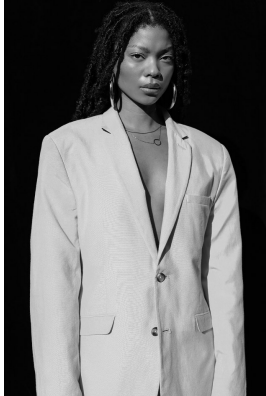

# BOSS MODELS

JOHANNESBURG

ZARIAH JULIES

Height: 172cm Bust: 87cm Waist: 64cm Hips: 100cm Shoe: 4 UK Hair: Brown Eyes: Hazel

## ZARIAH JULIES

Height: 172cm Bust: 87cm Waist: 64cm Hips: 100cm Shoe: 4 UK Hair: Brown Eyes: Hazel