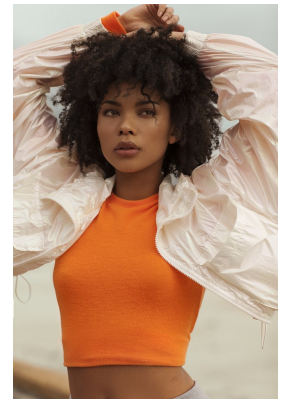

# BOSS MODELS

JOHANNESBURG

ZARIAH JULIES

Height: 172cm Bust: 87cm Waist: 64cm Hips: 100cm Shoe: 4 UK Hair: Brown Eyes: Hazel

## ZARIAH JULIES

Height: 172cm Bust: 87cm Waist: 64cm Hips: 100cm Shoe: 4 UK Hair: Brown Eyes: Hazel