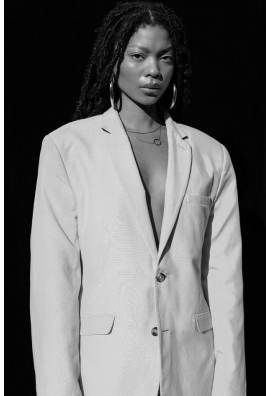

BOSS MODELS

JOHANNESBURG

ZARIAH JULIES

Height: 172cm Bust: 87cm Waist: 64cm Hips: 100cm Shoe: 4 UK Hair: Brown Eyes: Hazel

BOSS MODELS

JOHANNESBURG

ZARIAH JULIES

Height: 172cm Bust: 87cm Waist: 64cm Hips: 100cm Shoe: 4 UK Hair: Brown Eyes: Hazel