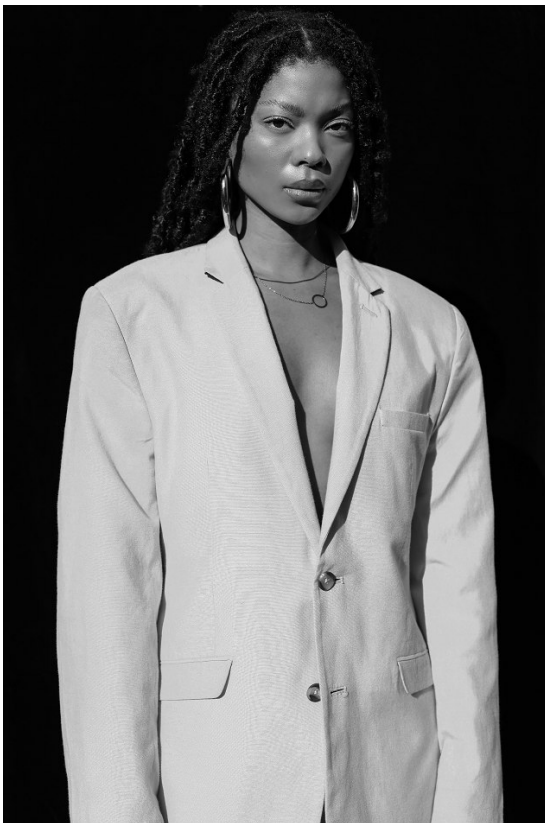

BOSS MODELS

JOHANNESBURG

ZARIAH JULIES

Height: 172cm Bust: 87cm Waist: 64cm Hips: 100cm Shoe: 4 UK Hair: Brown Eyes: Hazel