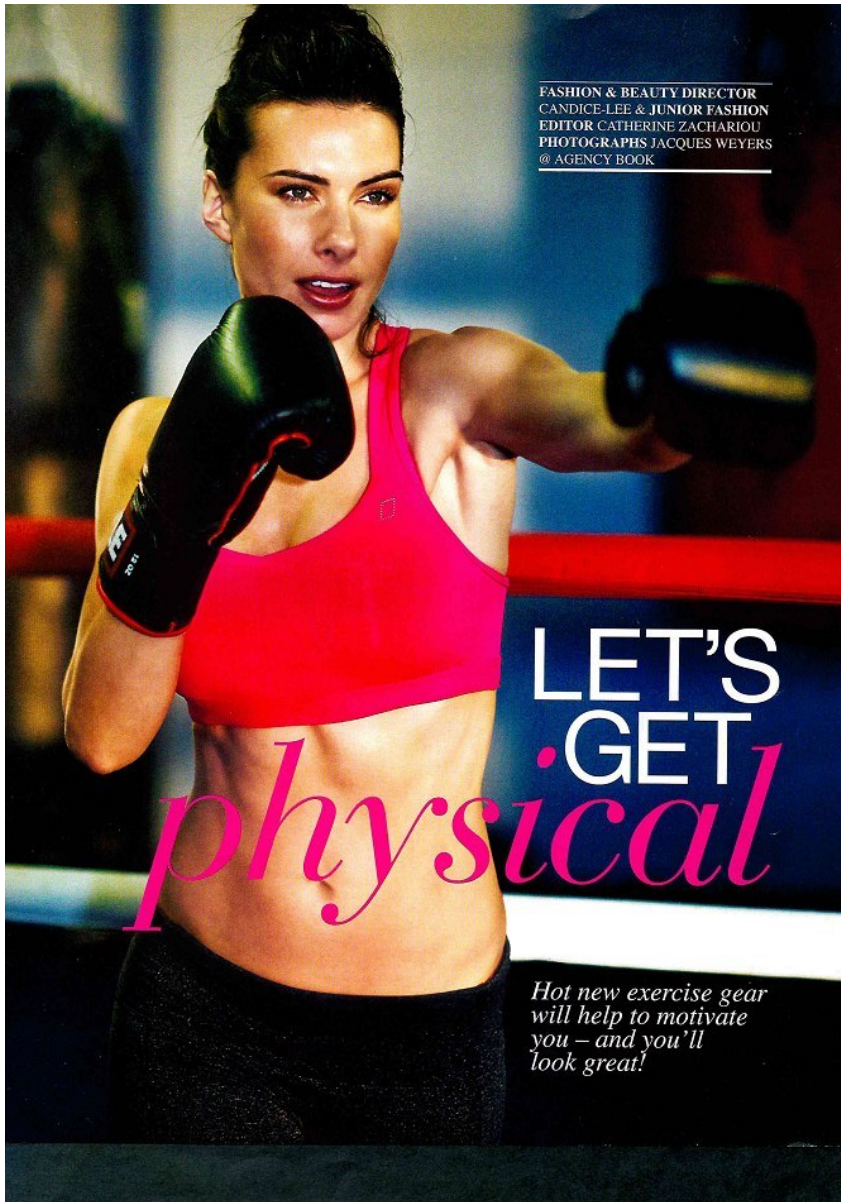

LISA COWLEY

BOSS MODELS

JOHANNESBURG

LISA COWLEY

Height: 180cm Bust: 86cm Hair: Dark Brown Eyes: Blue