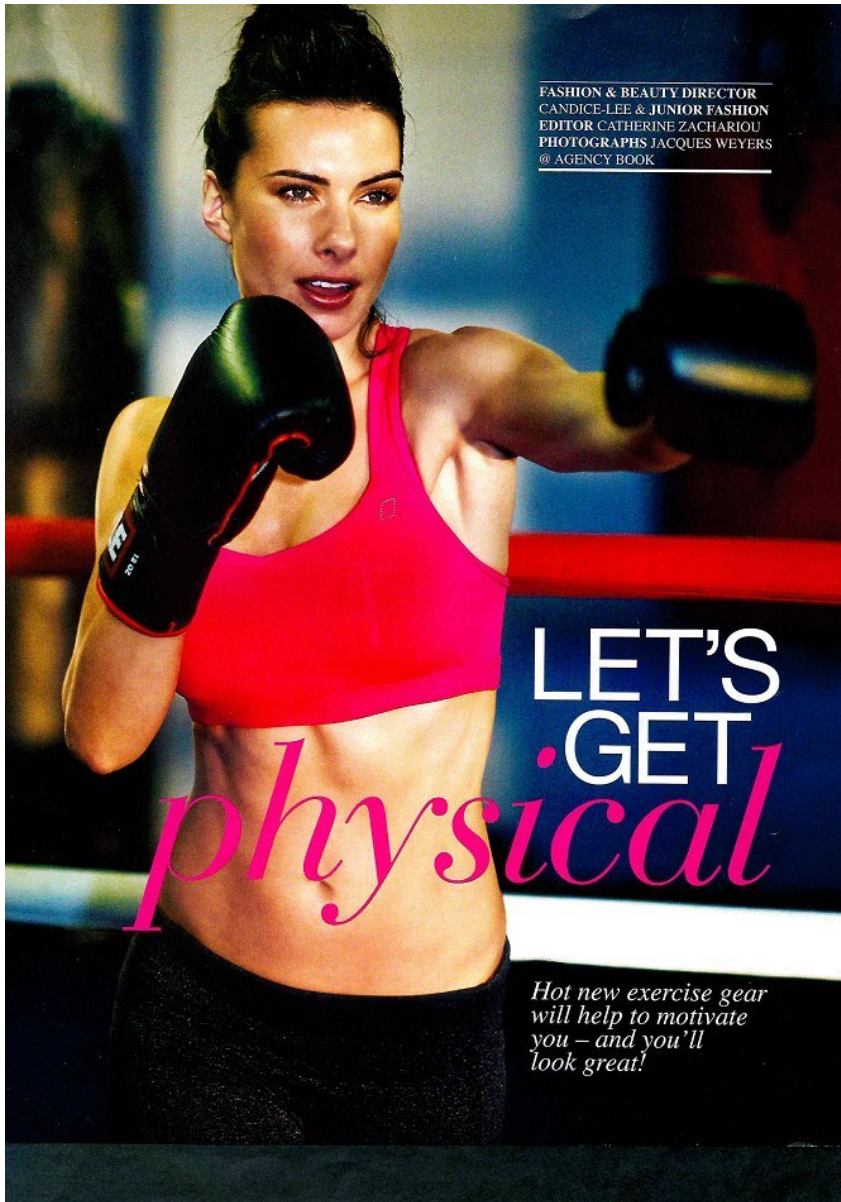

Height: 180cm Bust: 86cm Hair: Dark Brown Eyes: Blue

BOSS MODELS

JOHANNESBURG

LISA COWLEY

Height: 180cm Bust: 86cm Hair: Dark Brown Eyes: Blue

BOSS MODELS

JOHANNESBURG

LISA COWLEY