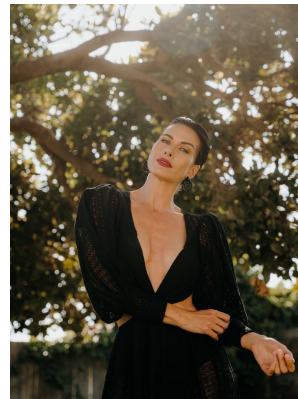

# BOSS MODELS

JOHANNESBURG

LISA COWLEY

Height: 180cm Bust: 86cm Hair: Dark Brown Eyes: Blue