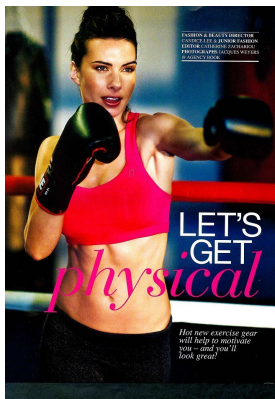

# BOSS MODELS

JOHANNESBURG

LISA COWLEY

Height: 180cm Bust: 86cm Hair: Dark Brown Eyes: Blue