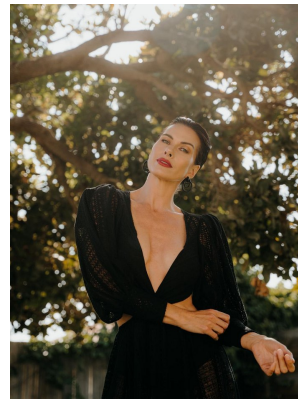

BOSS MODELS

JOHANNESBURG

LISA COWLEY

Height: 180cm Bust: 86cm Hair: Dark Brown Eyes: Blue

BOSS MODELS

JOHANNESBURG

LISA COWLEY

Height: 180cm Bust: 86cm Hair: Dark Brown Eyes: Blue