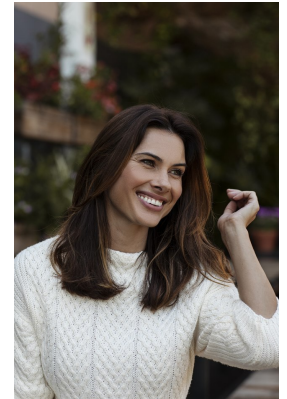

BOSS MODELS

JOHANNESBURG

LISA COWLEY

Height: 180cm Bust: 86cm Hair: Dark Brown Eyes: Blue

BOSS MODELS

JOHANNESBURG

LISA COWLEY

Height: 180cm Bust: 86cm Hair: Dark Brown Eyes: Blue