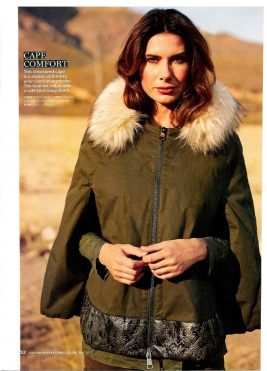

# BOSS MODELS

JOHANNESBURG

LISA COWLEY

Height: 180cm Bust: 86cm Hair: Dark Brown Eyes: Blue