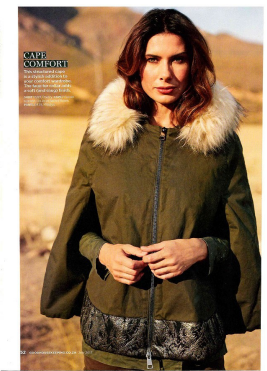

BOSS MODELS

JOHANNESBURG

LISA COWLEY

Height: 180cm Bust: 86cm Hair: Dark Brown Eyes: Blue

BOSS MODELS

JOHANNESBURG

LISA COWLEY

Height: 180cm Bust: 86cm Hair: Dark Brown Eyes: Blue