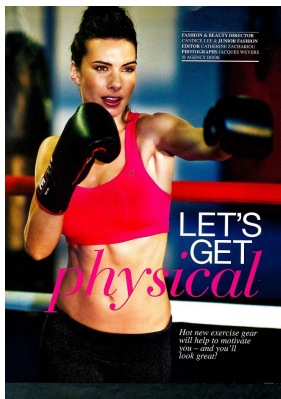

# BOSS MODELS

JOHANNESBURG

LISA COWLEY

Height: 180cm Bust: 86cm Hair: Dark Brown Eyes: Blue