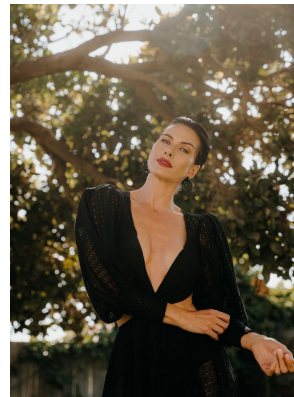

# BOSS MODELS

JOHANNESBURG

LISA COWLEY

Height: 180cm Bust: 86cm Hair: Dark Brown Eyes: Blue