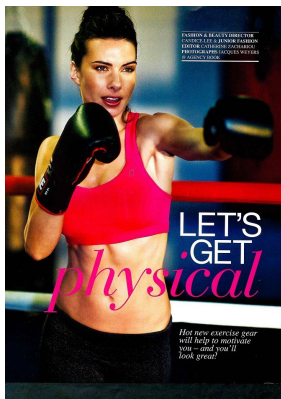

BOSS MODELS

JOHANNESBURG

LISA COWLEY

Height: 180cm Bust: 86cm Hair: Dark Brown Eyes: Blue

BOSS MODELS

JOHANNESBURG

LISA COWLEY

Height: 180cm Bust: 86cm Hair: Dark Brown Eyes: Blue