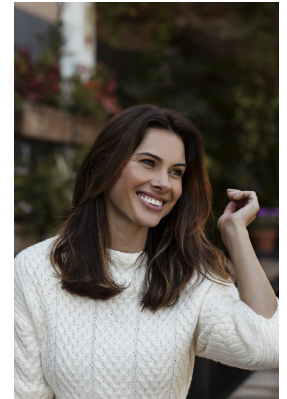

# BOSS MODELS

JOHANNESBURG

LISA COWLEY

Height: 180cm Bust: 86cm Hair: Dark Brown Eyes: Blue