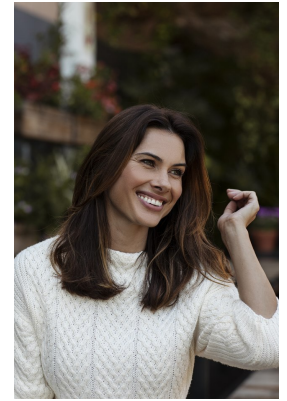

# BOSS MODELS

JOHANNESBURG

LISA COWLEY

Height: 180cm Bust: 86cm Hair: Dark Brown Eyes: Blue