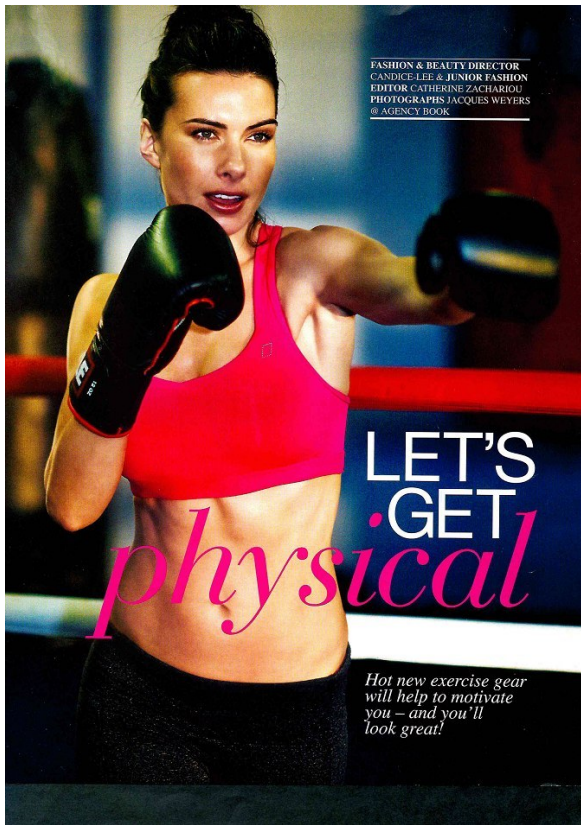

BOSS MODELS

JOHANNESBURG

LISA COWLEY

Height: 180cm Bust: 86cm Hair: Dark Brown Eyes: Blue

BOSS MODELS

JOHANNESBURG

LISA COWLEY

Height: 180cm Bust: 86cm Hair: Dark Brown Eyes: Blue