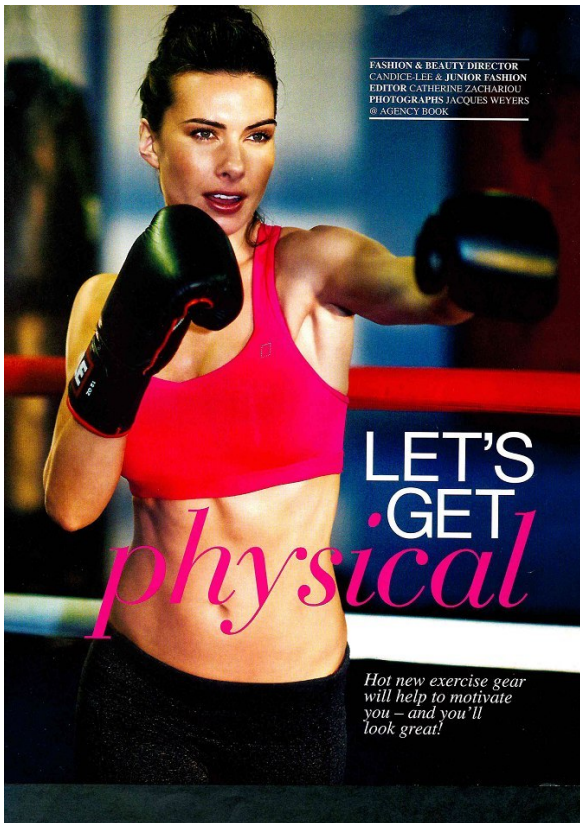

BOSS MODELS

JOHANNESBURG

LISA COWLEY

Height: 180cm Bust: 86cm Hair: Dark Brown Eyes: Blue

BOSS MODELS

JOHANNESBURG

LISA COWLEY

Height: 180cm Bust: 86cm Hair: Dark Brown Eyes: Blue