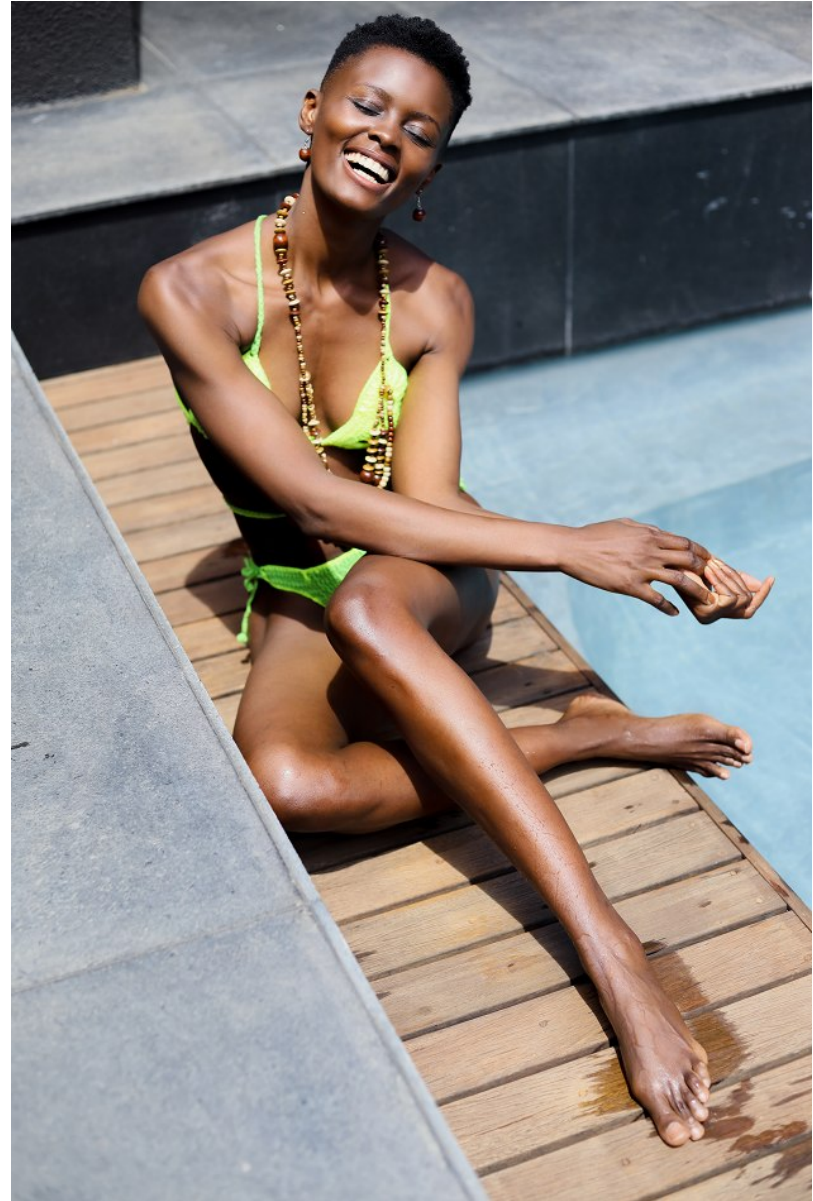

BOSS MODELS

JOHANNESBURG

Height: 176cm Bust: 84cm Waist: 62cm Hips: 92cm Shoe: 7 UK Hair: Black Eyes: Brown