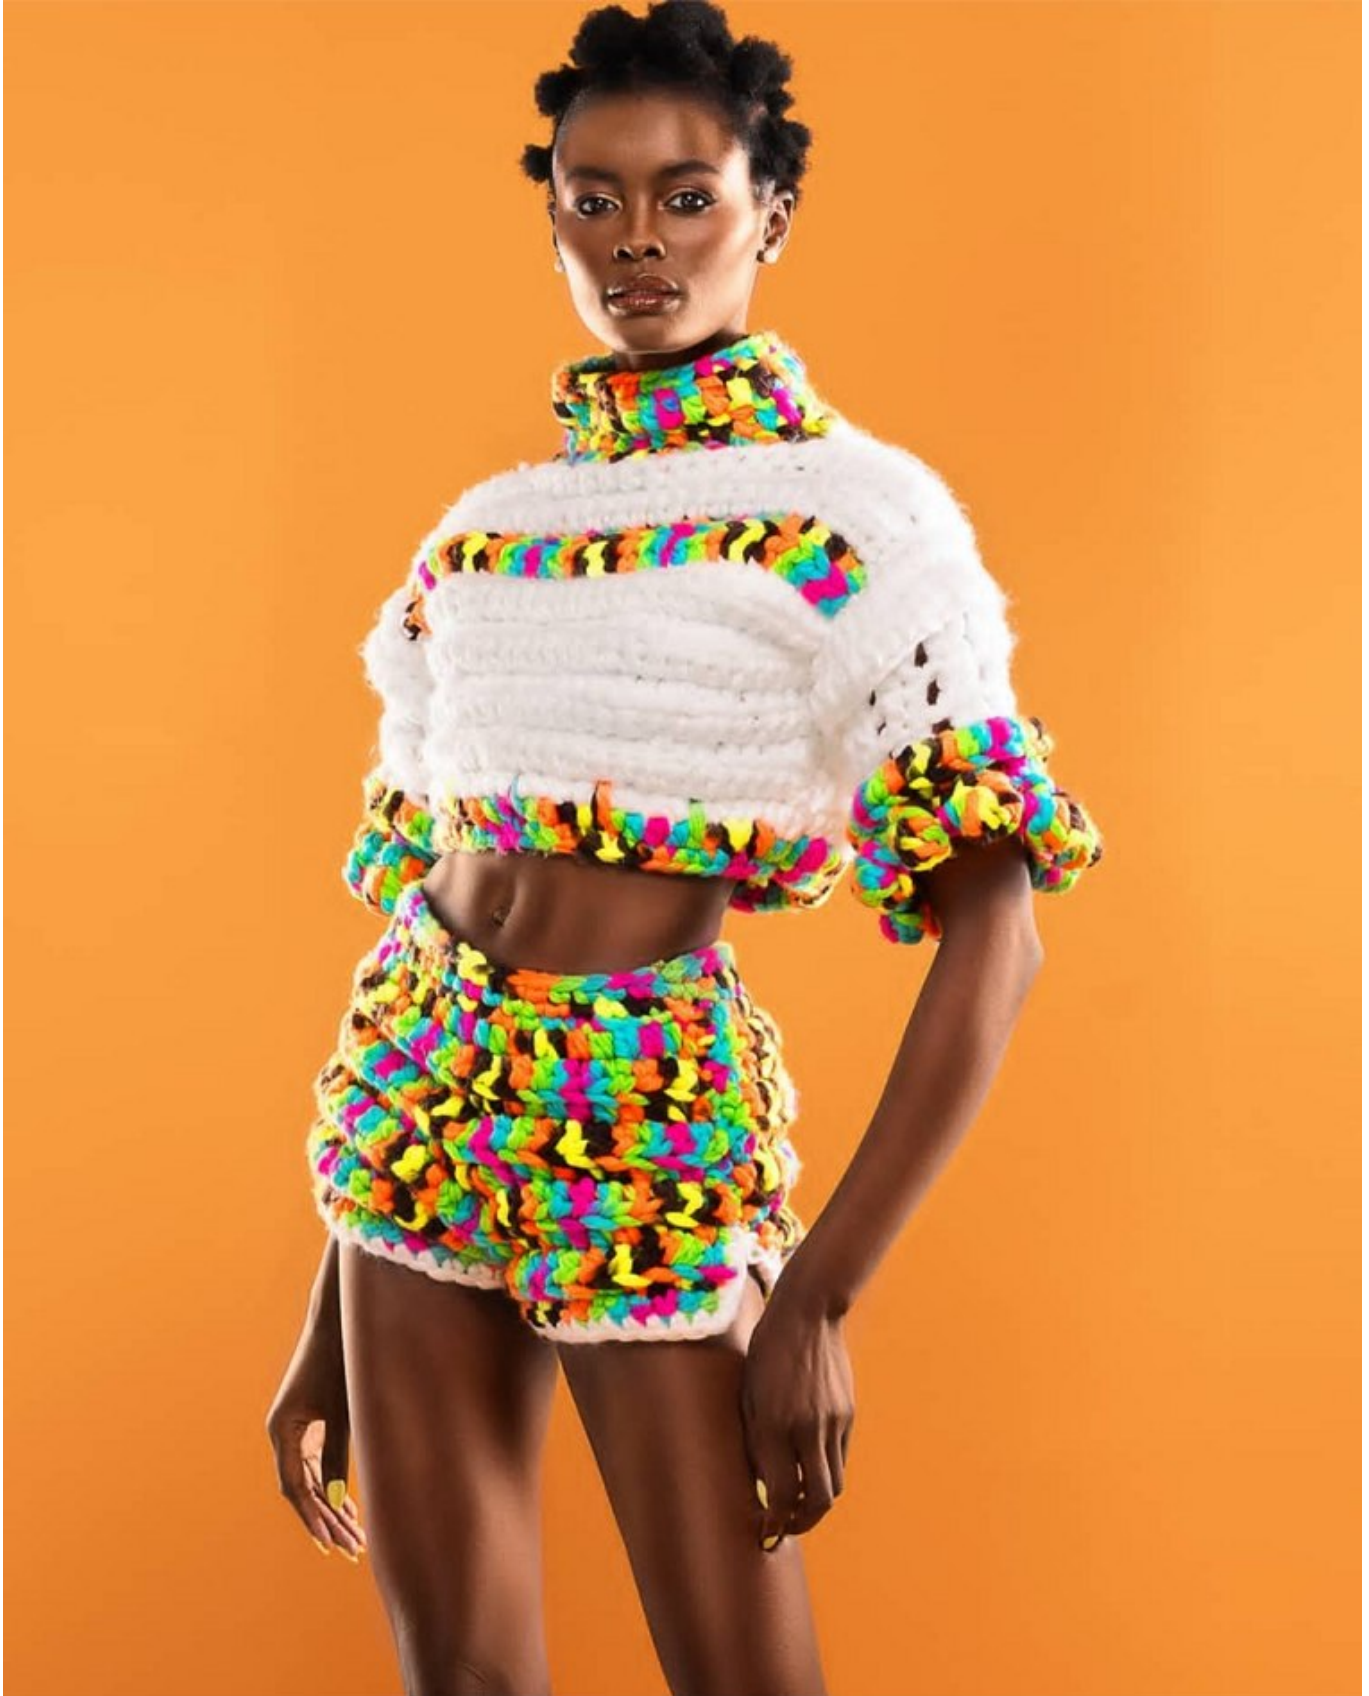

BOSS MODELS

JOHANNESBURG

JENCEY FOJE

Height: 176cm Bust: 84cm Waist: 62cm Hips: 92cm Shoe: 7 UK Hair: Black Eyes: Brown

BOSS MODELS

JOHANNESBURG

DESIGN: AWOBONG CLOTHING
MODEL: FOJE JENCEY
PHOTOGRAPHER: GOREALR
PHOTOGRAPHY
MAKEUP ARTIST: RADAR MAKEUP
STUDIO: RAGE INC