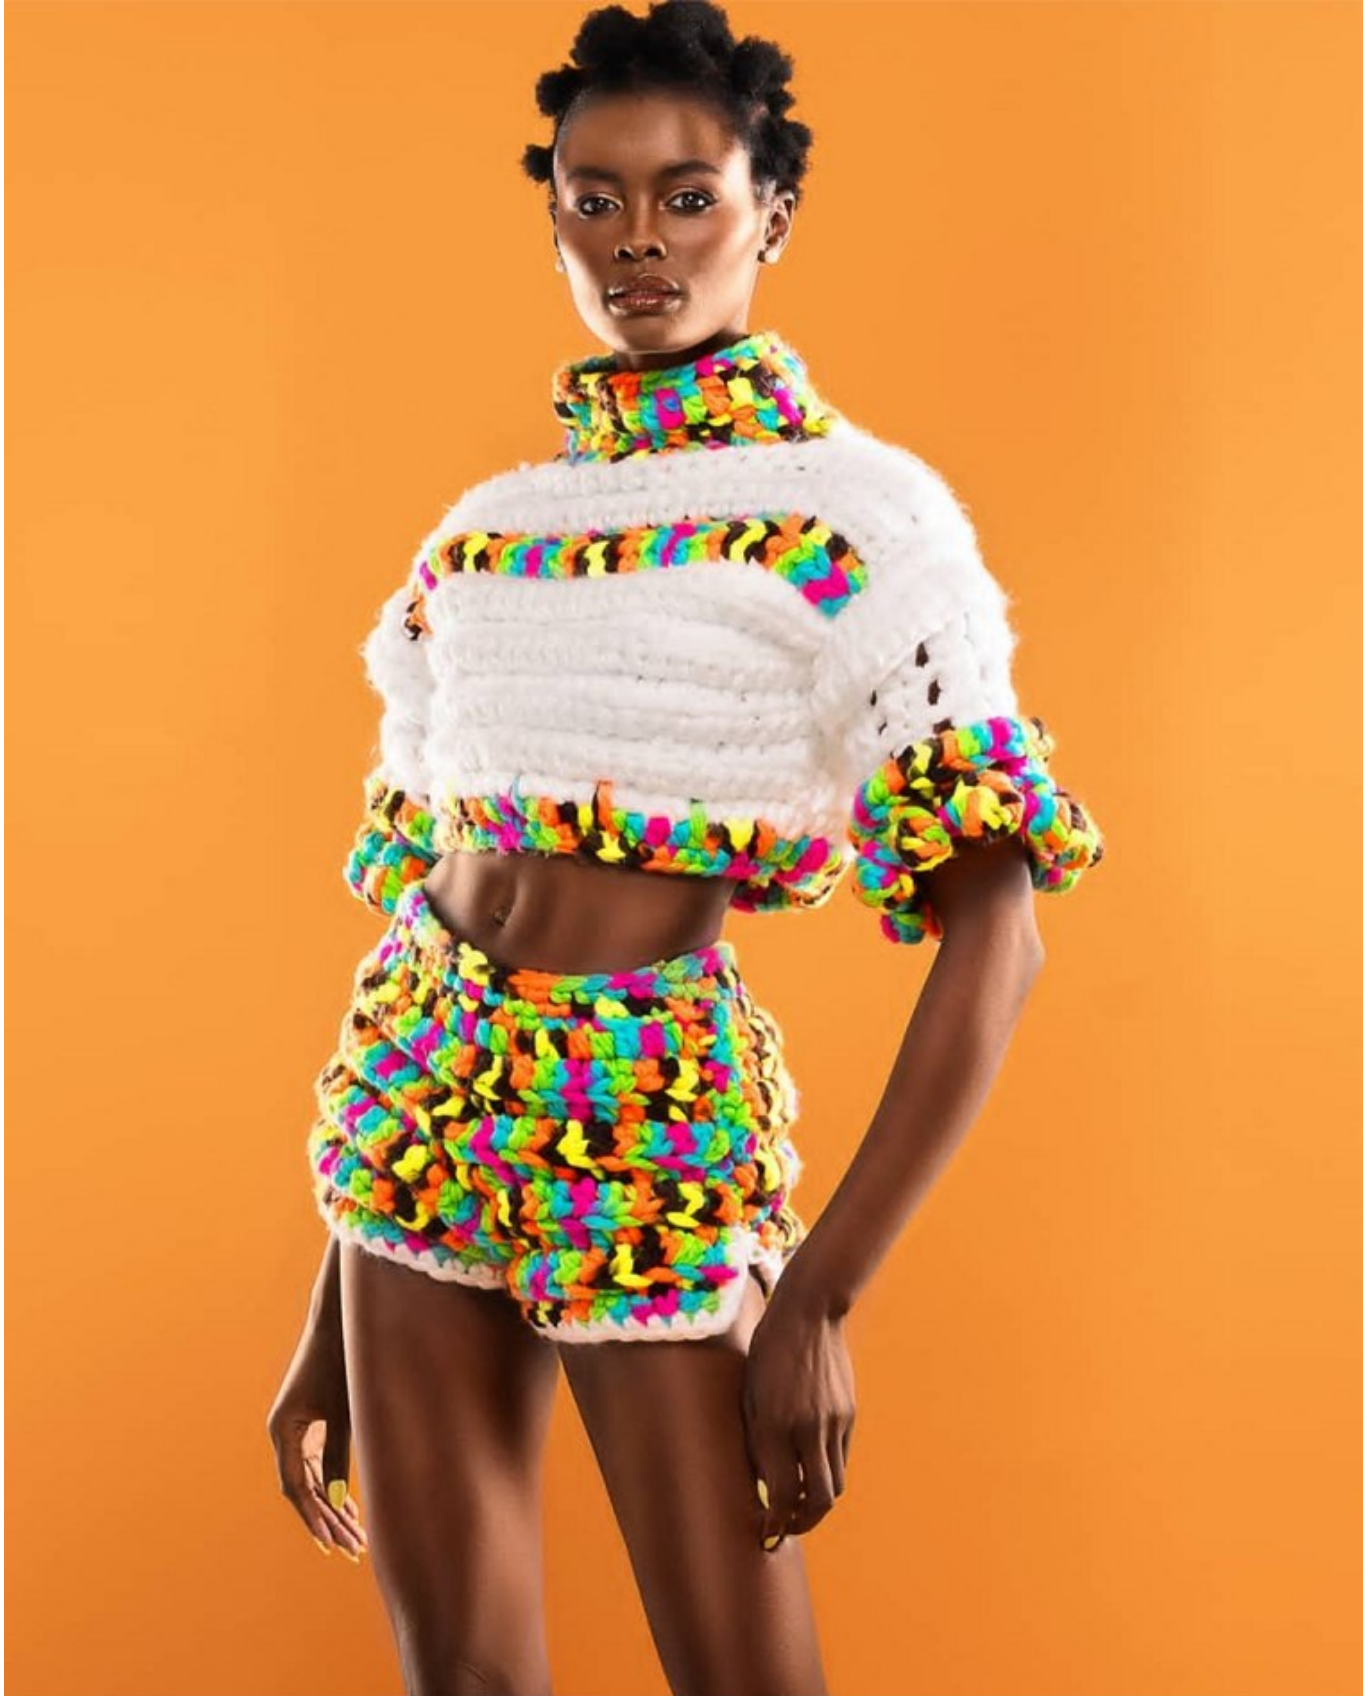

BOSS MODELS

JOHANNESBURG

JENCEY FOJE

Height: 176cm Bust: 84cm Waist: 62cm Hips: 92cm Shoe: 7 UK Hair: Black Eyes: Brown

BOSS MODELS

JOHANNESBURG

DESIGN: AWOBONG CLOTHING
MODEL: FOJE JENCEY
PHOTOGRAPHER: GOREALR
PHOTOGRAPHY
MAKEUP ARTIST: RADAR MAKEUP
STUDIO: RAGE INC