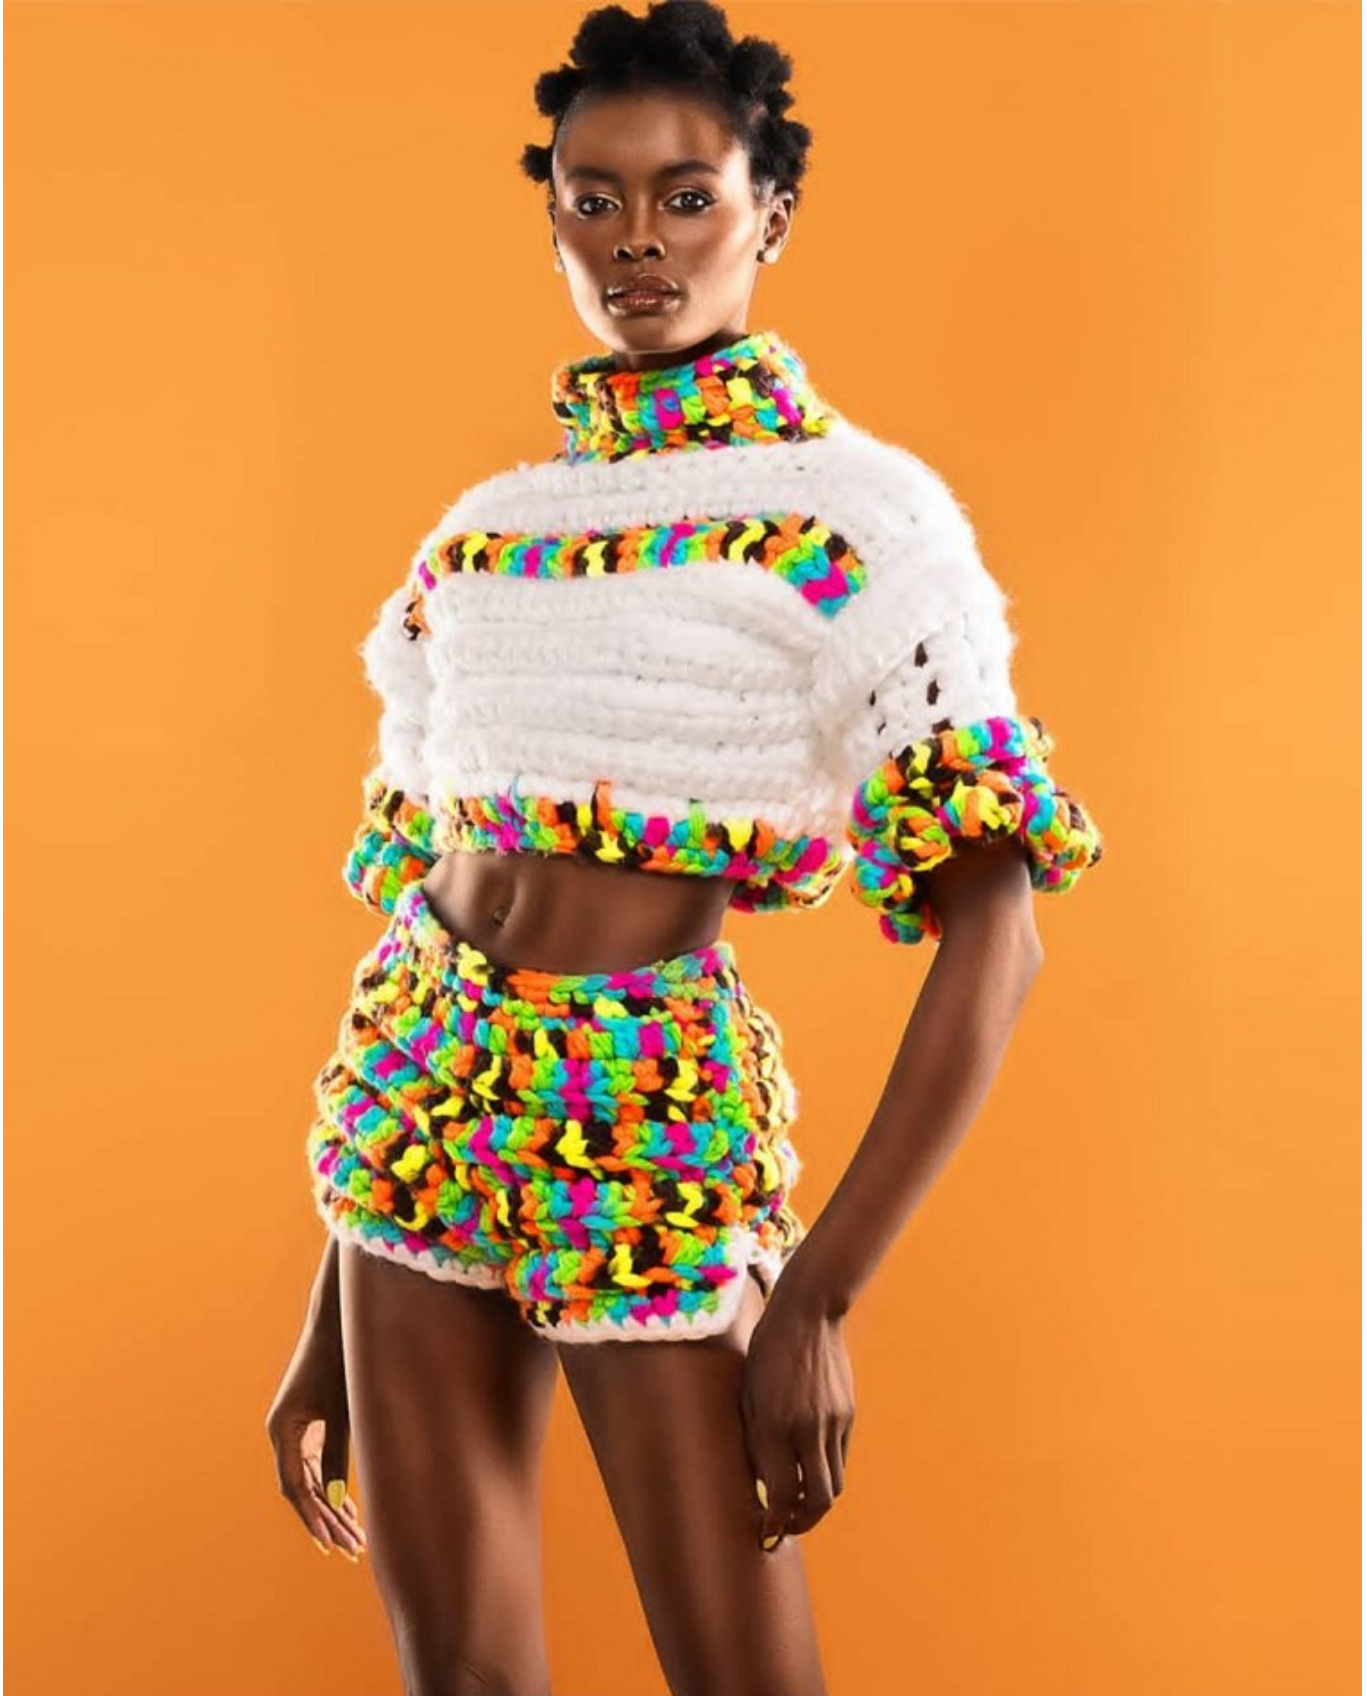

BOSS MODELS

JOHANNESBURG

JENCEY FOJE

Height: 176cm Bust: 84cm Waist: 62cm Hips: 92cm Shoe: 7 UK Hair: Black Eyes: Brown

BOSS MODELS

JOHANNESBURG

DESIGN: AWOBONG CLOTHING
MODEL: FOJE JENCEY
PHOTOGRAPHER: GOREALR
PHOTOGRAPHY
MAKEUP ARTIST: RADAR MAKEUP
STUDIO: RAGE INC