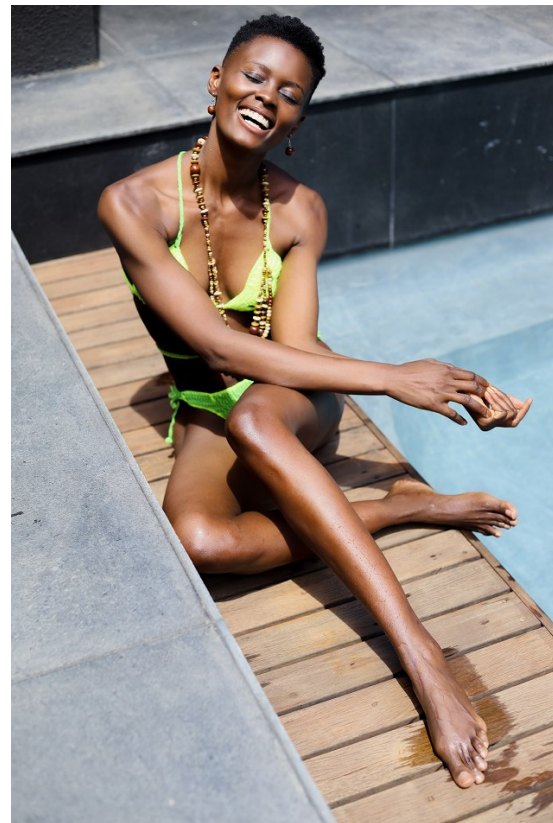

Height: 176cm Bust: 84cm Waist: 62cm Hips: 92cm Shoe: 7 UK Hair: Black Eyes: Brown

BOSS MODELS

JOHANNESBURG

JENCEY FOJE

Height: 176cm Bust: 84cm Waist: 62cm Hips: 92cm Shoe: 7 UK Hair: Black Eyes: Brown

BOSS MODELS

JOHANNESBURG

JENCEY FOJE

Height: 176cm Bust: 84cm Waist: 62cm Hips: 92cm Shoe: 7 UK Hair: Black Eyes: Brown

BOSS MODELS

JOHANNESBURG

JENCEY FOJE

Height: 176cm Bust: 84cm Waist: 62cm Hips: 92cm Shoe: 7 UK Hair: Black Eyes: Brown