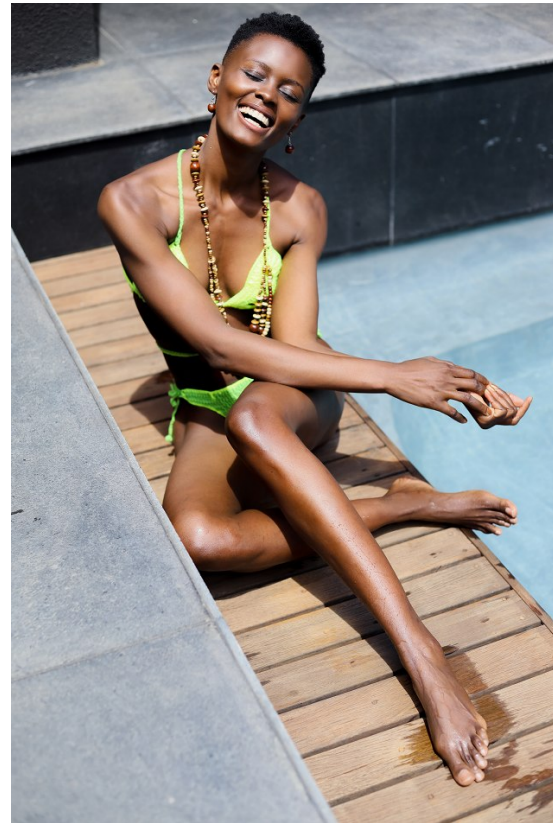

Height: 176cm Bust: 84cm Waist: 62cm Hips: 92cm Shoe: 7 UK Hair: Black Eyes: Brown

BOSS MODELS

JOHANNESBURG

JENCEY FOJE

Height: 176cm Bust: 84cm Waist: 62cm Hips: 92cm Shoe: 7 UK Hair: Black Eyes: Brown

BOSS MODELS

JOHANNESBURG

JENCEY FOJE

Height: 176cm Bust: 84cm Waist: 62cm Hips: 92cm Shoe: 7 UK Hair: Black Eyes: Brown

BOSS MODELS

JOHANNESBURG

JENCEY FOJE

Height: 176cm Bust: 84cm Waist: 62cm Hips: 92cm Shoe: 7 UK Hair: Black Eyes: Brown