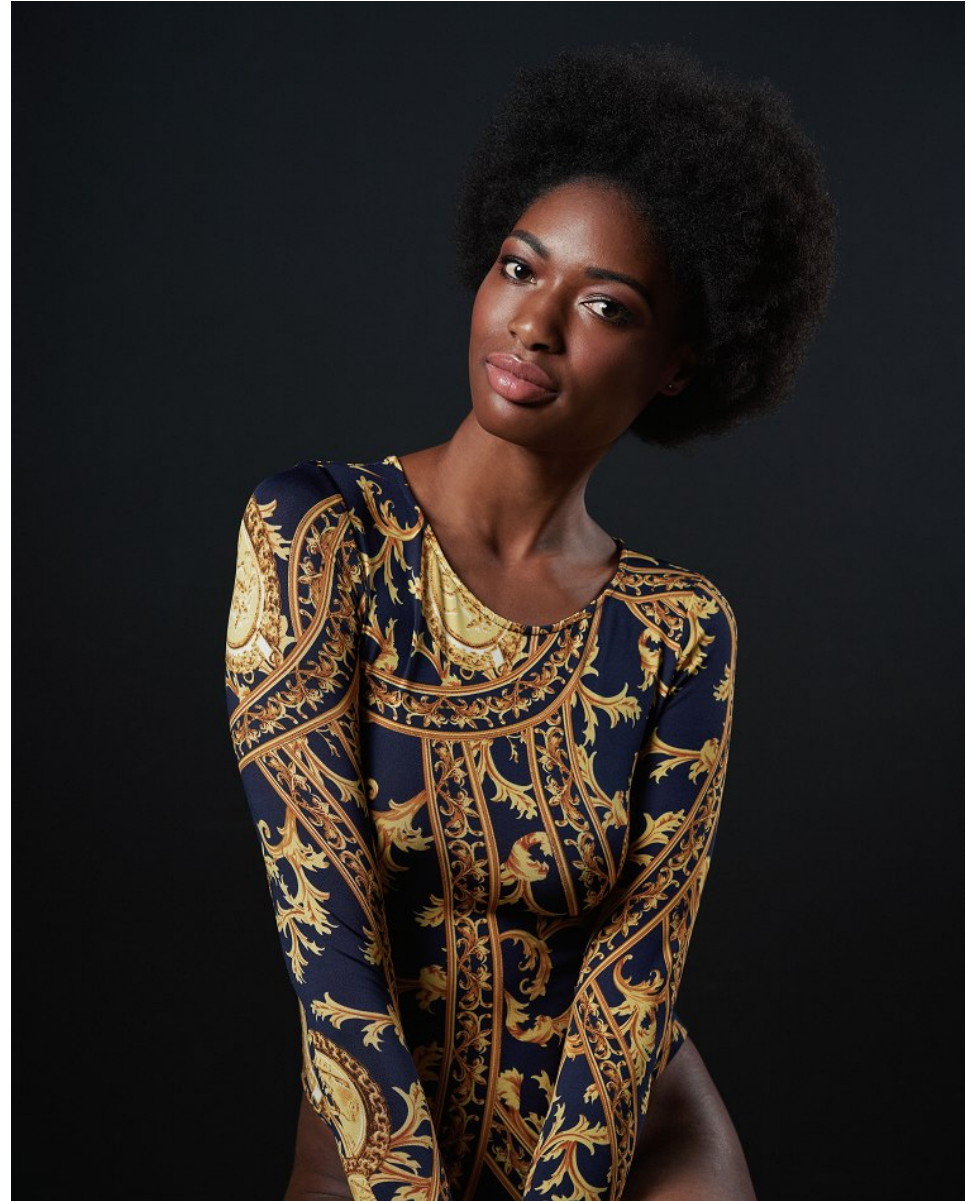

BOSS MODELS

JOHANNESBURG

ANNAH MOSUHLI

Height: 183cm Bust: 89cm Waist: 76cm Hips: 100cm Shoe: 6 UK Hair: Black Eyes: Brown

BOSS MODELS

JOHANNESBURG

ANNAH MOSUHLI

Height: 183cm Bust: 89cm Waist: 76cm Hips: 100cm Shoe: 6 UK Hair: Black Eyes: Brown