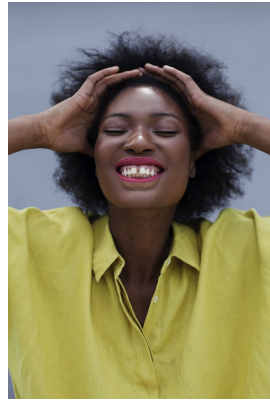

BOSS MODELS

JOHANNESBURG

ANNAH MOSUHLI

Height: 183cm Bust: 89cm Waist: 76cm Hips: 100cm Shoe: 6 UK Hair: Black Eyes: Brown

BOSS MODELS

JOHANNESBURG

ANNAH MOSUHLI

Height: 183cm Bust: 89cm Waist: 76cm Hips: 100cm Shoe: 6 UK Hair: Black Eyes: Brown