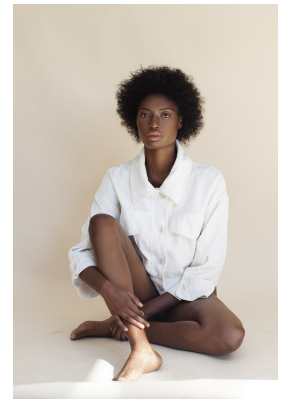

BOSS MODELS

JOHANNESBURG

ANNAH MOSUHLI

Height: 183cm Bust: 89cm Waist: 76cm Hips: 100cm Shoe: 6 UK Hair: Black Eyes: Brown

BOSS MODELS

JOHANNESBURG

ANNAH MOSUHLI

Height: 183cm Bust: 89cm Waist: 76cm Hips: 100cm Shoe: 6 UK Hair: Black Eyes: Brown