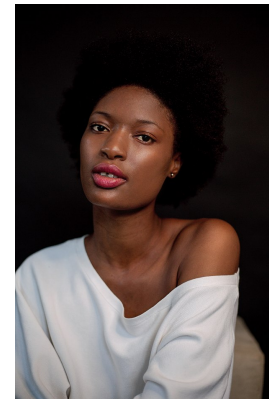

BOSS MODELS

JOHANNESBURG

ANNAH MOSUHLI

Height: 183cm Bust: 89cm Waist: 76cm Hips: 100cm Shoe: 6 UK Hair: Black Eyes: Brown

BOSS MODELS

JOHANNESBURG

ANNAH MOSUHLI

Height: 183cm Bust: 89cm Waist: 76cm Hips: 100cm Shoe: 6 UK Hair: Black Eyes: Brown