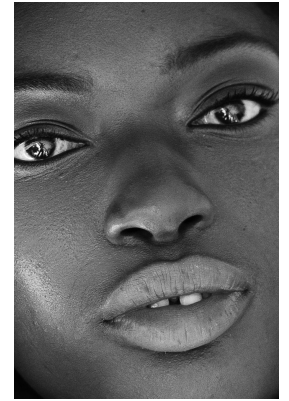

BOSS MODELS

JOHANNESBURG

ANNAH MOSUHLI

Height: 183cm Bust: 89cm Waist: 76cm Hips: 100cm Shoe: 6 UK Hair: Black Eyes: Brown

BOSS MODELS

JOHANNESBURG

ANNAH MOSUHLI

Height: 183cm Bust: 89cm Waist: 76cm Hips: 100cm Shoe: 6 UK Hair: Black Eyes: Brown