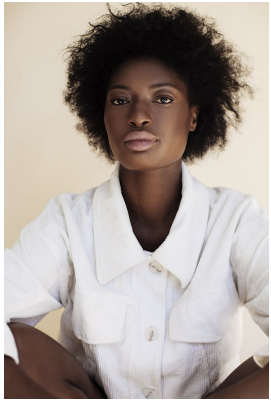

BOSS MODELS

JOHANNESBURG

ANNAH MOSUHLI

Height: 183cm Bust: 89cm Waist: 76cm Hips: 100cm Shoe: 6 UK Hair: Black Eyes: Brown

BOSS MODELS

JOHANNESBURG

ANNAH MOSUHLI

Height: 183cm Bust: 89cm Waist: 76cm Hips: 100cm Shoe: 6 UK Hair: Black Eyes: Brown