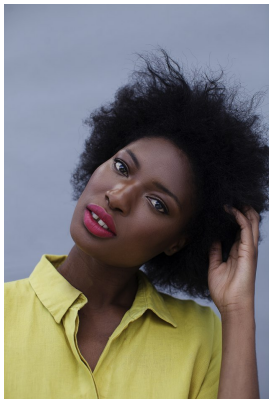

BOSS MODELS

JOHANNESBURG

ANNAH MOSUHLI

Height: 183cm Bust: 89cm Waist: 76cm Hips: 100cm Shoe: 6 UK Hair: Black Eyes: Brown

BOSS MODELS

JOHANNESBURG

ANNAH MOSUHLI

Height: 183cm Bust: 89cm Waist: 76cm Hips: 100cm Shoe: 6 UK Hair: Black Eyes: Brown