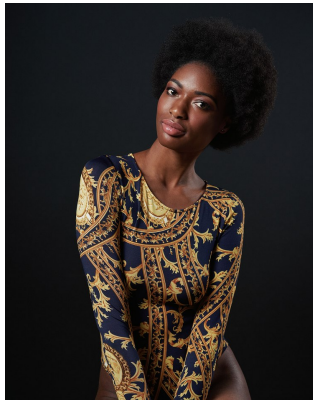

BOSS MODELS

JOHANNESBURG

ANNAH MOSUHLI

Height: 183cm Bust: 89cm Waist: 76cm Hips: 100cm Shoe: 6 UK Hair: Black Eyes: Brown

BOSS MODELS

JOHANNESBURG

ANNAH MOSUHLI

Height: 183cm Bust: 89cm Waist: 76cm Hips: 100cm Shoe: 6 UK Hair: Black Eyes: Brown