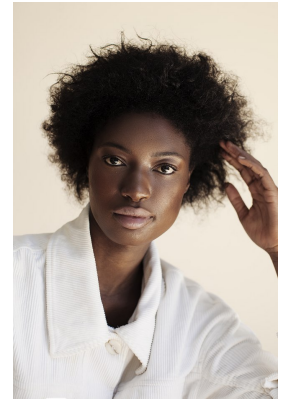

BOSS MODELS

JOHANNESBURG

ANNAH MOSUHLI

Height: 183cm Bust: 89cm Waist: 76cm Hips: 100cm Shoe: 6 UK Hair: Black Eyes: Brown

BOSS MODELS

JOHANNESBURG

ANNAH MOSUHLI

Height: 183cm Bust: 89cm Waist: 76cm Hips: 100cm Shoe: 6 UK Hair: Black Eyes: Brown