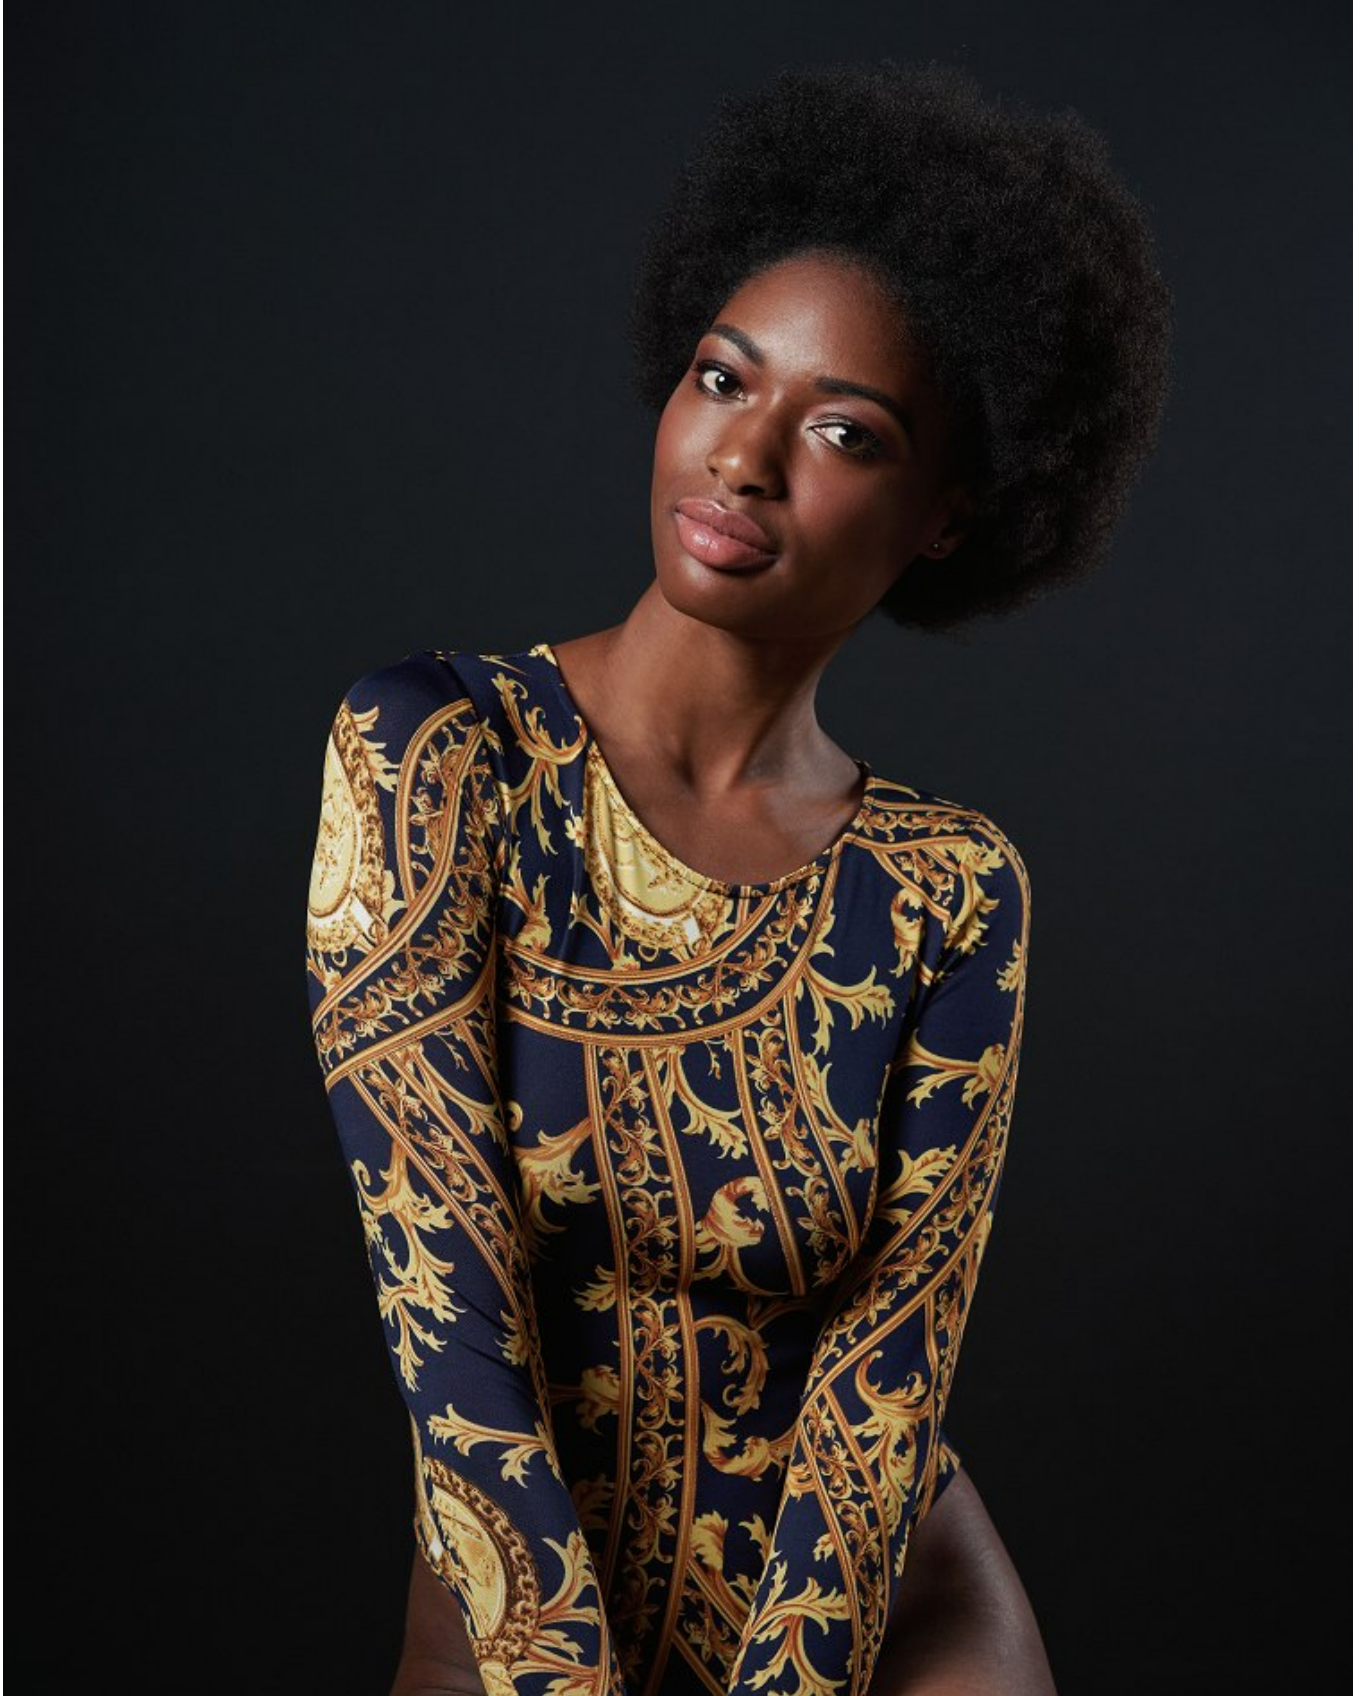

ANNAH MOSUHLI

BOSS MODELS

JOHANNESBURG

ANNAH MOSUHLI

Height: 183cm Bust: 89cm Waist: 76cm Hips: 100cm Shoe: 6 UK Hair: Black Eyes: Brown