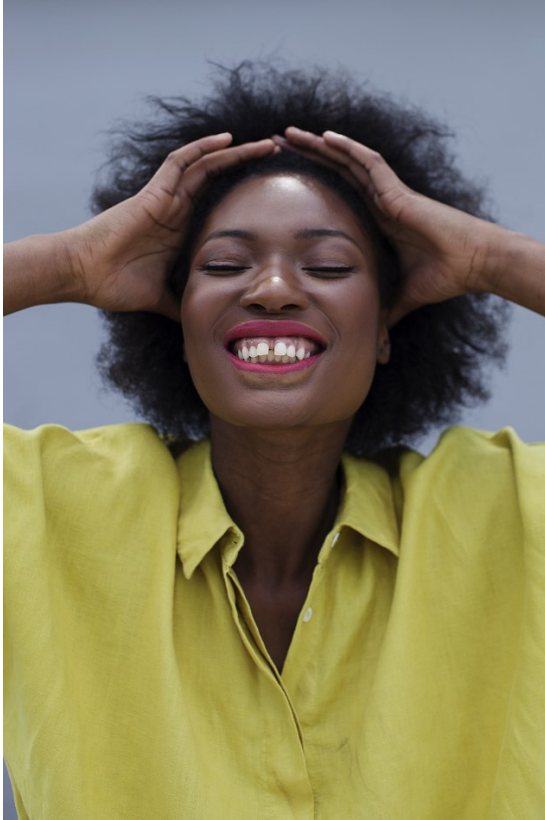

BOSS MODELS

JOHANNESBURG

ANNAH MOSUHLI

Height: 183cm Bust: 89cm Waist: 76cm Hips: 100cm Shoe: 6 UK Hair: Black Eyes: Brown