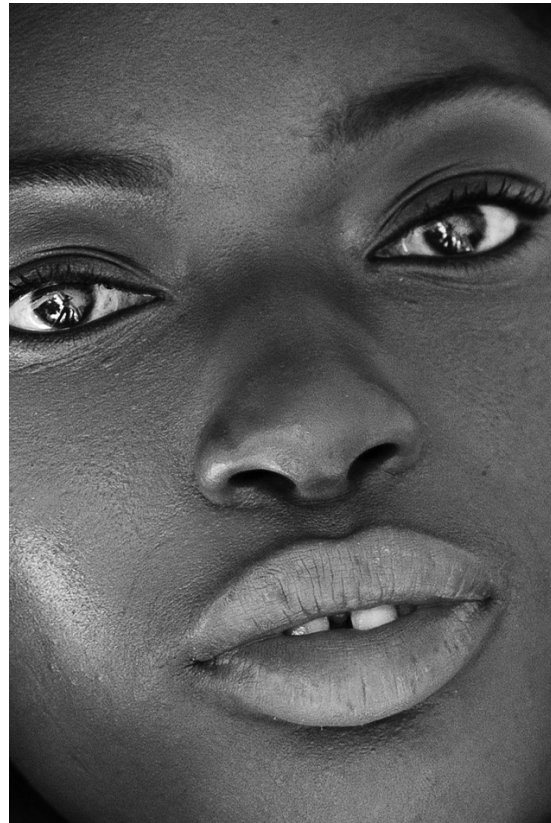

BOSS MODELS

JOHANNESBURG

ANNAH MOSUHLI

Height: 183cm Bust: 89cm Waist: 76cm Hips: 100cm Shoe: 6 UK Hair: Black Eyes: Brown

BOSS MODELS

JOHANNESBURG

ANNAH MOSUHLI

Height: 183cm Bust: 89cm Waist: 76cm Hips: 100cm Shoe: 6 UK Hair: Black Eyes: Brown