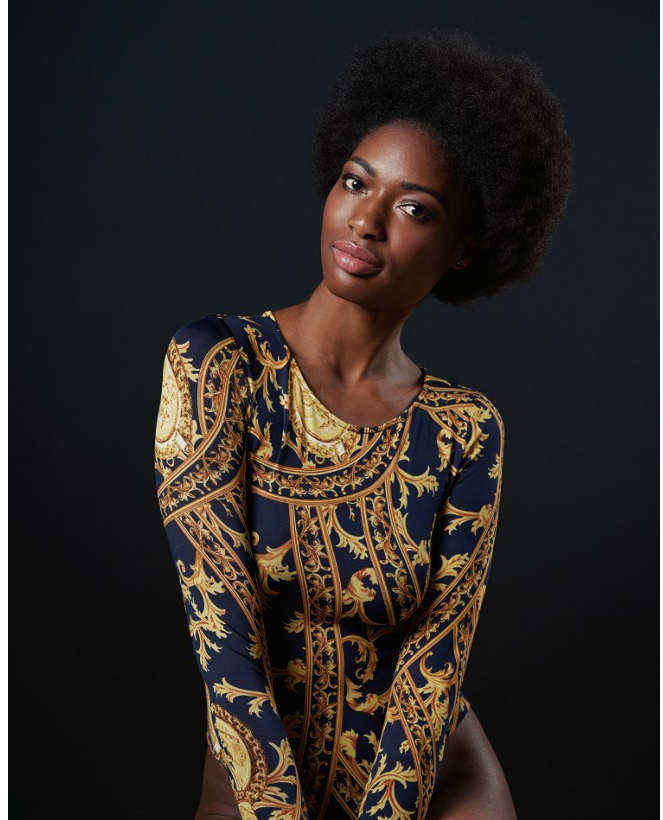

BOSS MODELS

JOHANNESBURG

ANNAH MOSUHLI

Height: 183cm Bust: 89cm Waist: 76cm Hips: 100cm Shoe: 6 UK Hair: Black Eyes: Brown

BOSS MODELS

JOHANNESBURG

ANNAH MOSUHLI

Height: 183cm Bust: 89cm Waist: 76cm Hips: 100cm Shoe: 6 UK Hair: Black Eyes: Brown