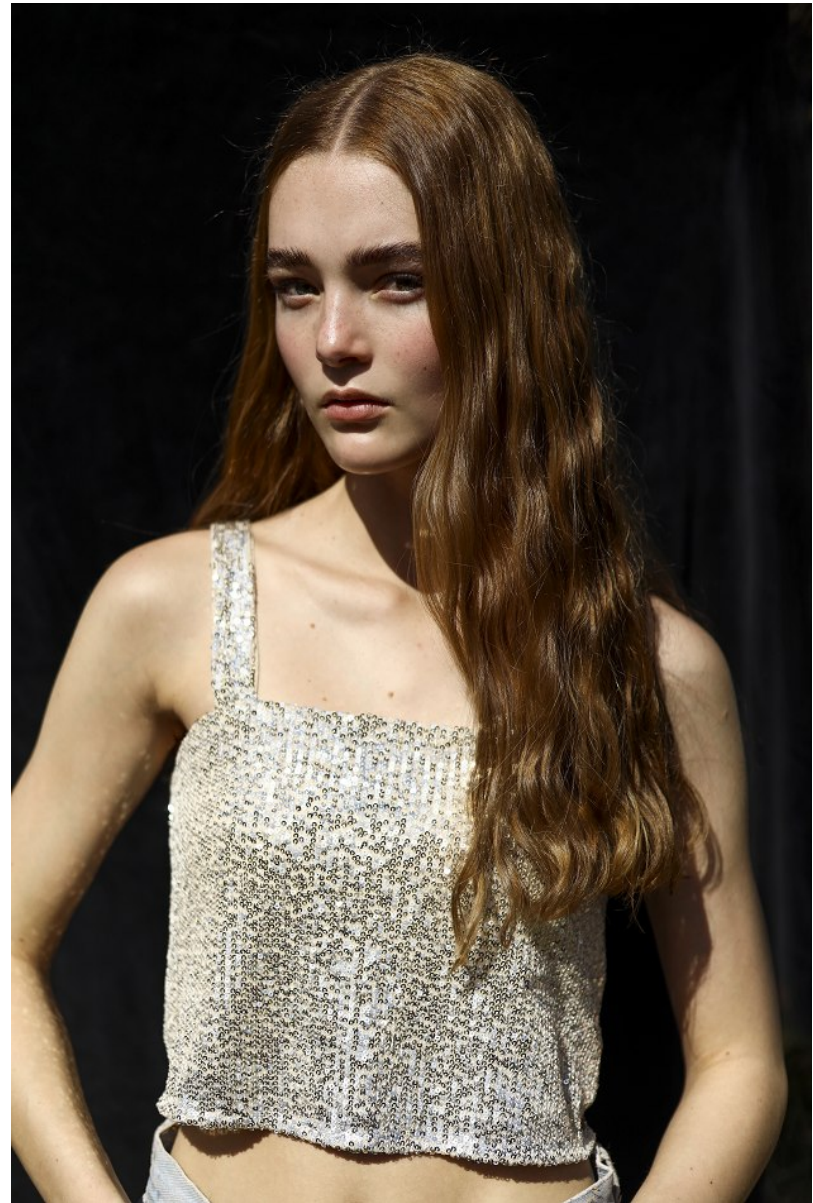

BOSS MODELS

JOHANNESBURG

NICOLE NATHAN

Height: 173cm Bust: 75cm Waist: 60cm Hips: 90cm Shoe: 7 UK Hair: Dark Blonde Eyes: Green