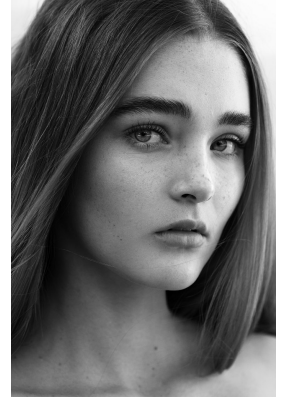

BOSS MODELS

JOHANNESBURG

NICOLE NATHAN

Height: 173cm Bust: 75cm Waist: 60cm Hips: 90cm Shoe: 7 UK Hair: Dark Blonde Eyes: Green