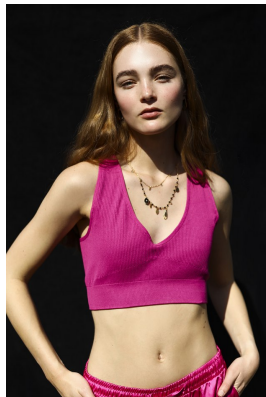

# BOSS MODELS

JOHANNESBURG

## NICOLE NATHAN

Height: 173cm Bust: 75cm Waist: 60cm Hips: 90cm Shoe: 7 UK Hair: Dark Blonde Eyes: Green