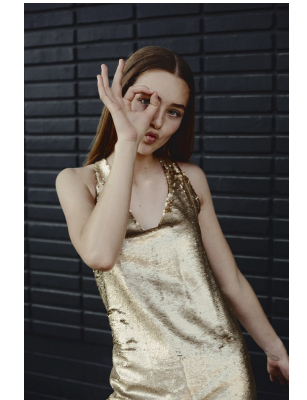

BOSS MODELS

JOHANNESBURG

NICOLE NATHAN

Height: 173cm Bust: 75cm Waist: 60cm Hips: 90cm Shoe: 7 UK Hair: Dark Blonde Eyes: Green

BOSS MODELS

JOHANNESBURG

NICOLE NATHAN

Height: 173cm Bust: 75cm Waist: 60cm Hips: 90cm Shoe: 7 UK Hair: Dark Blonde Eyes: Green

BOSS MODELS

JOHANNESBURG

NICOLE NATHAN

Height: 173cm Bust: 75cm Waist: 60cm Hips: 90cm Shoe: 7 UK Hair: Dark Blonde Eyes: Green