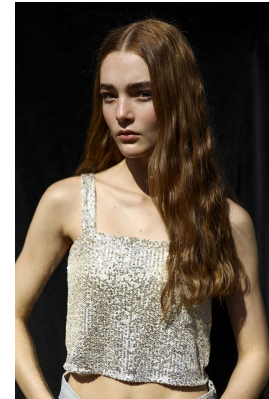

BOSS MODELS

JOHANNESBURG

NICOLE NATHAN

Height: 173cm Bust: 75cm Waist: 60cm Hips: 90cm Shoe: 7 UK Hair: Dark Blonde Eyes: Green

BOSS MODELS

JOHANNESBURG

NICOLE NATHAN

Height: 173cm Bust: 75cm Waist: 60cm Hips: 90cm Shoe: 7 UK Hair: Dark Blonde Eyes: Green

BOSS MODELS

JOHANNESBURG

NICOLE NATHAN

Height: 173cm Bust: 75cm Waist: 60cm Hips: 90cm Shoe: 7 UK Hair: Dark Blonde Eyes: Green