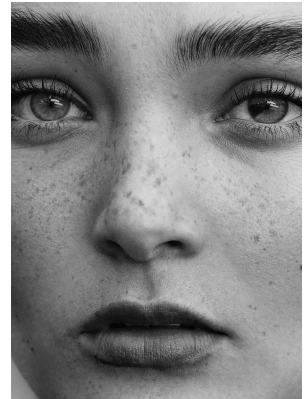

BOSS MODELS

JOHANNESBURG

NICOLE NATHAN

Height: 173cm Bust: 75cm Waist: 60cm Hips: 90cm Shoe: 7 UK Hair: Dark Blonde Eyes: Green

BOSS MODELS

JOHANNESBURG

NICOLE NATHAN

Height: 173cm Bust: 75cm Waist: 60cm Hips: 90cm Shoe: 7 UK Hair: Dark Blonde Eyes: Green

BOSS MODELS

JOHANNESBURG

NICOLE NATHAN

Height: 173cm Bust: 75cm Waist: 60cm Hips: 90cm Shoe: 7 UK Hair: Dark Blonde Eyes: Green