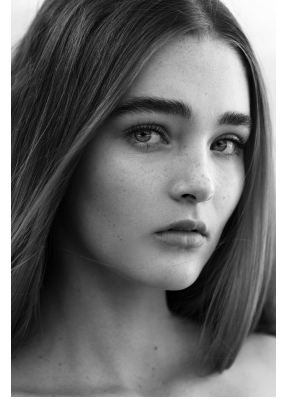

BOSS MODELS

JOHANNESBURG

NICOLE NATHAN

Height: 173cm Bust: 75cm Waist: 60cm Hips: 90cm Shoe: 7 UK Hair: Dark Blonde Eyes: Green

BOSS MODELS

JOHANNESBURG

NICOLE NATHAN

Height: 173cm Bust: 75cm Waist: 60cm Hips: 90cm Shoe: 7 UK Hair: Dark Blonde Eyes: Green

BOSS MODELS

JOHANNESBURG

NICOLE NATHAN

Height: 173cm Bust: 75cm Waist: 60cm Hips: 90cm Shoe: 7 UK Hair: Dark Blonde Eyes: Green