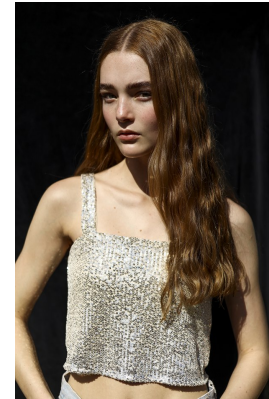

# BOSS MODELS

JOHANNESBURG

## NICOLE NATHAN

Height: 173cm Bust: 75cm Waist: 60cm Hips: 90cm Shoe: 7 UK Hair: Dark Blonde Eyes: Green