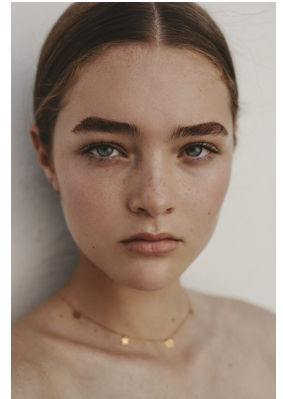

# BOSS MODELS

JOHANNESBURG

## NICOLE NATHAN

Height: 173cm Bust: 75cm Waist: 60cm Hips: 90cm Shoe: 7 UK Hair: Dark Blonde Eyes: Green