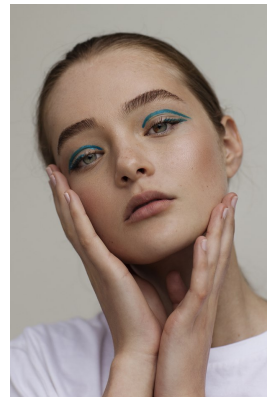

BOSS MODELS

JOHANNESBURG

NICOLE NATHAN

Height: 173cm Bust: 75cm Waist: 60cm Hips: 90cm Shoe: 7 UK Hair: Dark Blonde Eyes: Green

BOSS MODELS

JOHANNESBURG

NICOLE NATHAN

Height: 173cm Bust: 75cm Waist: 60cm Hips: 90cm Shoe: 7 UK Hair: Dark Blonde Eyes: Green

BOSS MODELS

JOHANNESBURG

NICOLE NATHAN

Height: 173cm Bust: 75cm Waist: 60cm Hips: 90cm Shoe: 7 UK Hair: Dark Blonde Eyes: Green