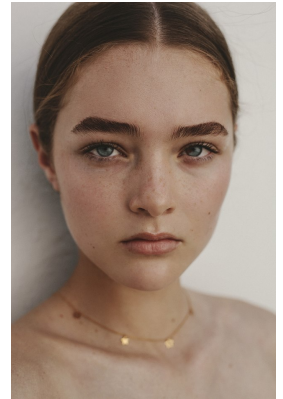

BOSS MODELS

JOHANNESBURG

NICOLE NATHAN

Height: 173cm Bust: 75cm Waist: 60cm Hips: 90cm Shoe: 7 UK Hair: Dark Blonde Eyes: Green

BOSS MODELS

JOHANNESBURG

NICOLE NATHAN

Height: 173cm Bust: 75cm Waist: 60cm Hips: 90cm Shoe: 7 UK Hair: Dark Blonde Eyes: Green

BOSS MODELS

JOHANNESBURG

NICOLE NATHAN

Height: 173cm Bust: 75cm Waist: 60cm Hips: 90cm Shoe: 7 UK Hair: Dark Blonde Eyes: Green