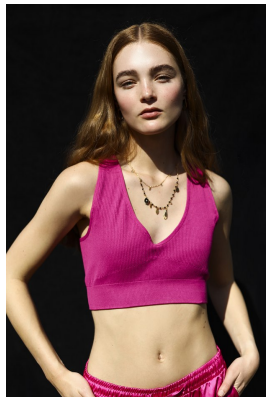

BOSS MODELS

JOHANNESBURG

NICOLE NATHAN

Height: 173cm Bust: 75cm Waist: 60cm Hips: 90cm Shoe: 7 UK Hair: Dark Blonde Eyes: Green

BOSS MODELS

JOHANNESBURG

NICOLE NATHAN

Height: 173cm Bust: 75cm Waist: 60cm Hips: 90cm Shoe: 7 UK Hair: Dark Blonde Eyes: Green

BOSS MODELS

JOHANNESBURG

NICOLE NATHAN

Height: 173cm Bust: 75cm Waist: 60cm Hips: 90cm Shoe: 7 UK Hair: Dark Blonde Eyes: Green