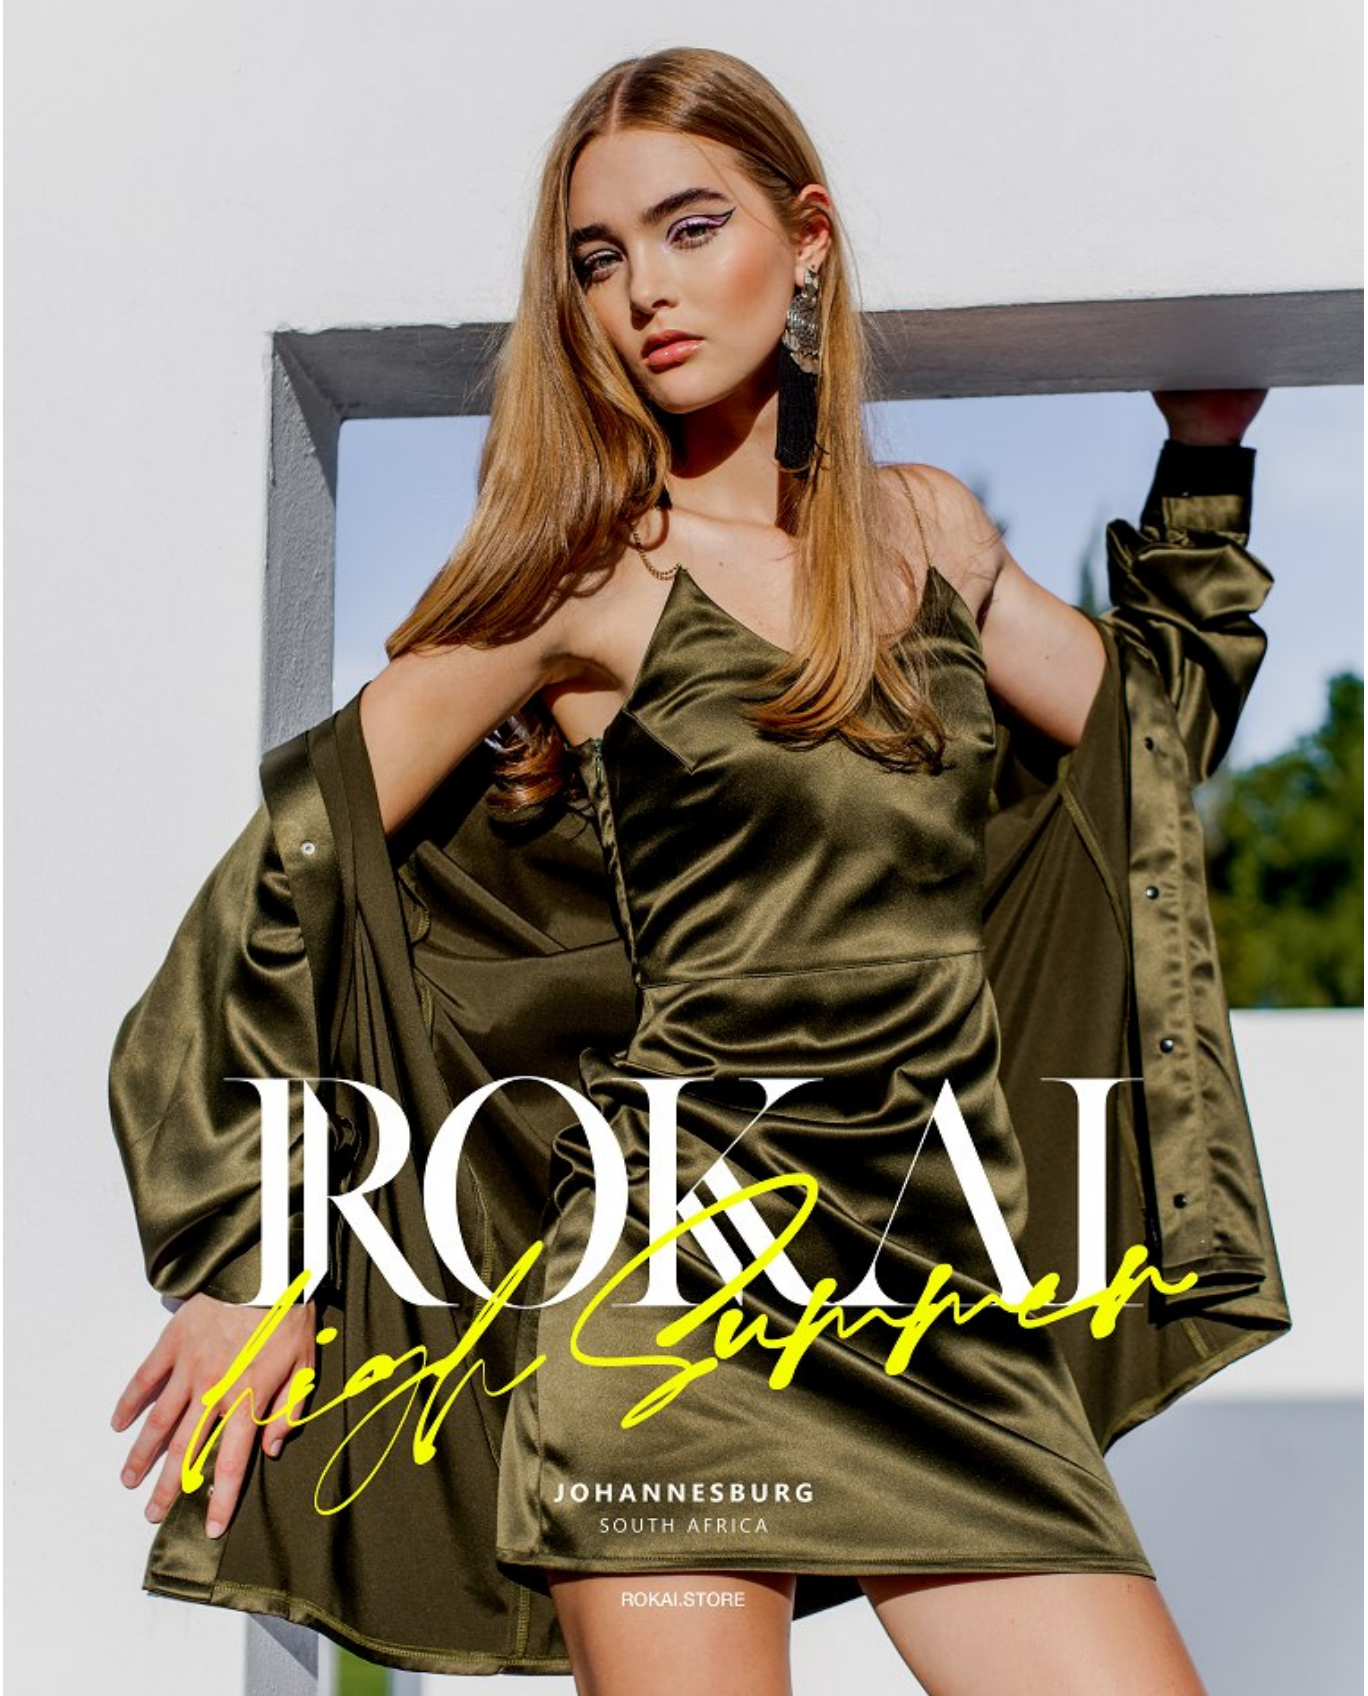

NICOLE NATHAN

BOSS MODELS

JOHANNESBURG

ROKAI
High Summer

JOHANNESBURG
SOUTH AFRICA

ROKAI.STORE

NICOLE NATHAN

Height: 173cm Bust: 75cm Waist: 60cm Hips: 90cm Shoe: 7 UK Hair: Dark Blonde Eyes: Green