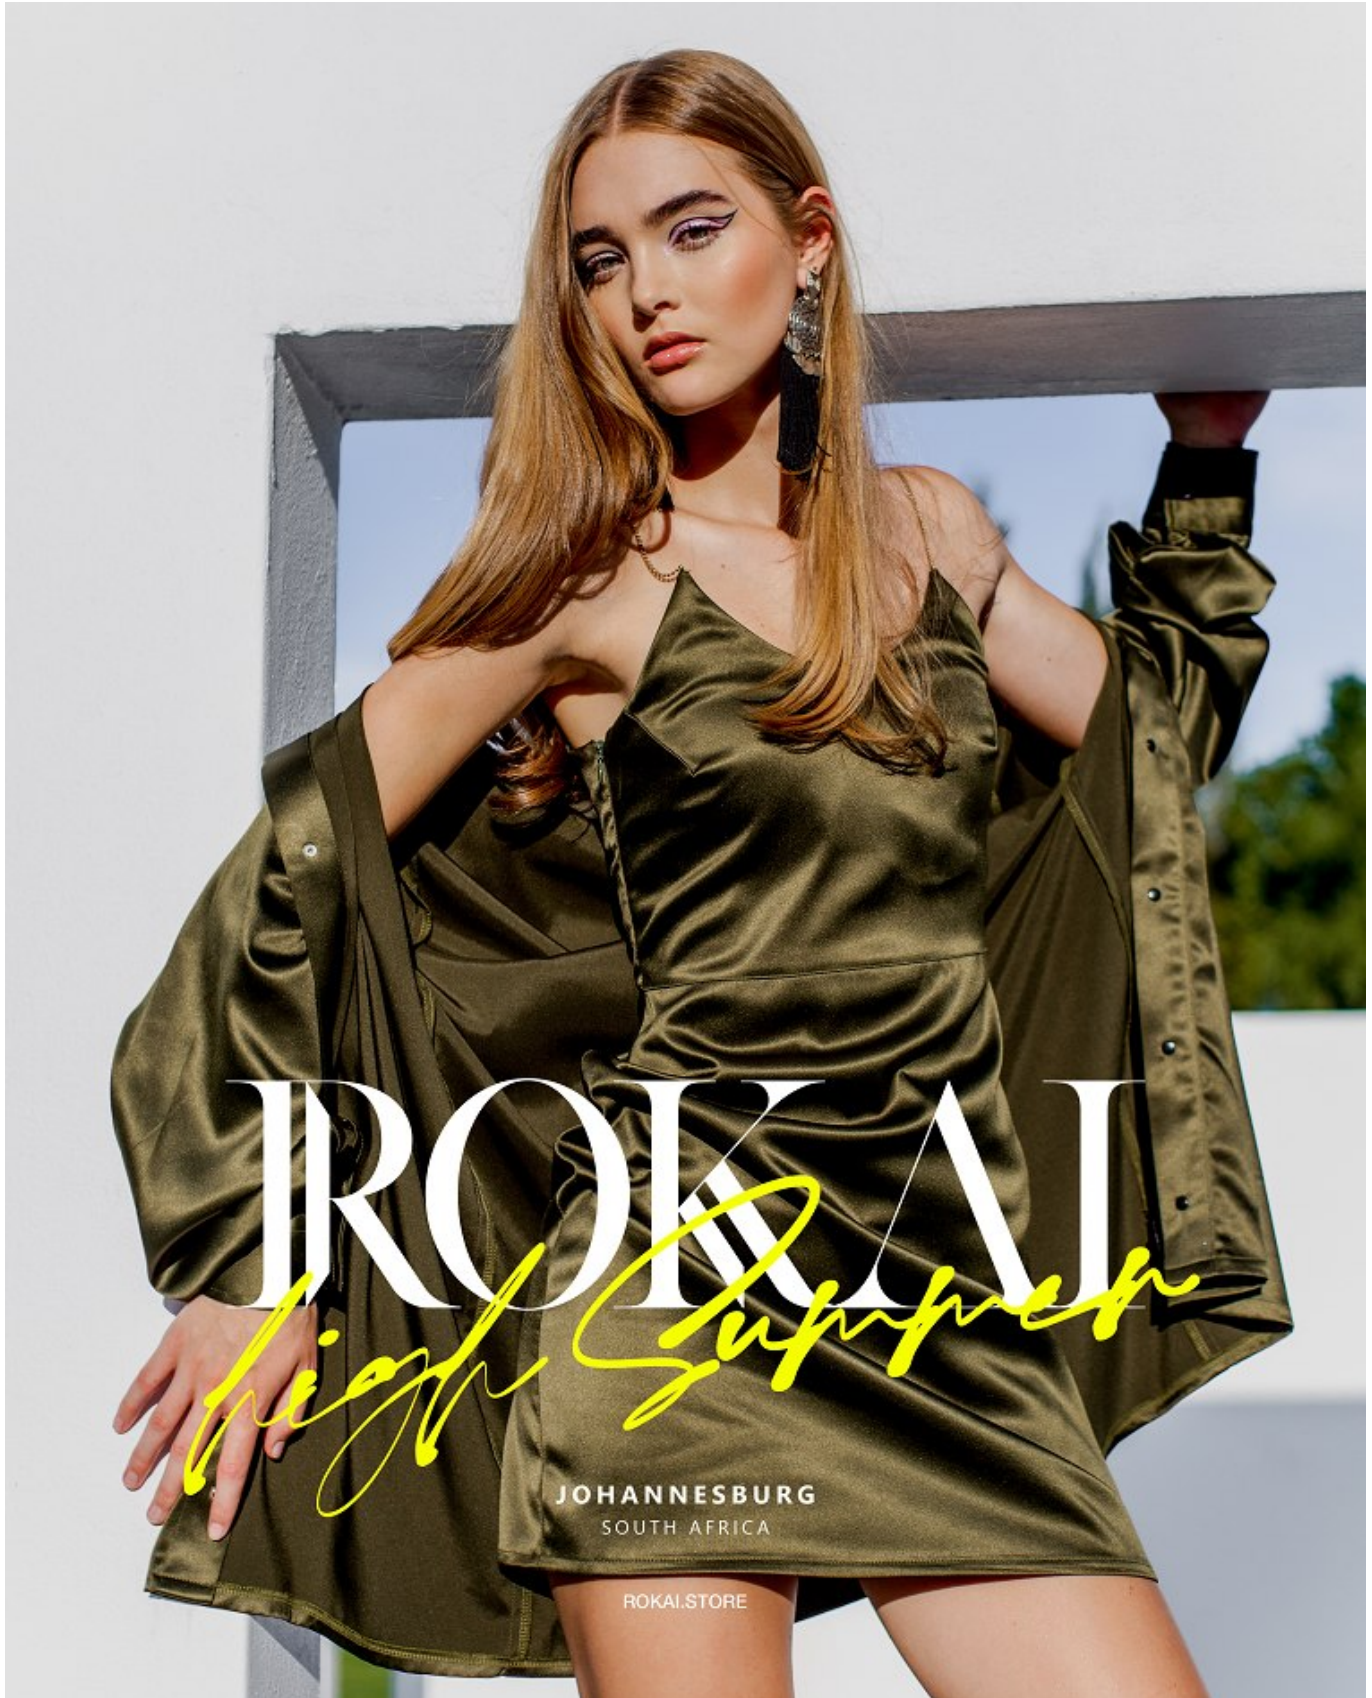

NICOLE NATHAN

BOSS MODELS

JOHANNESBURG

NICOLE NATHAN

Height: 173cm Bust: 75cm Waist: 60cm Hips: 90cm Shoe: 7 UK Hair: Dark Blonde Eyes: Green